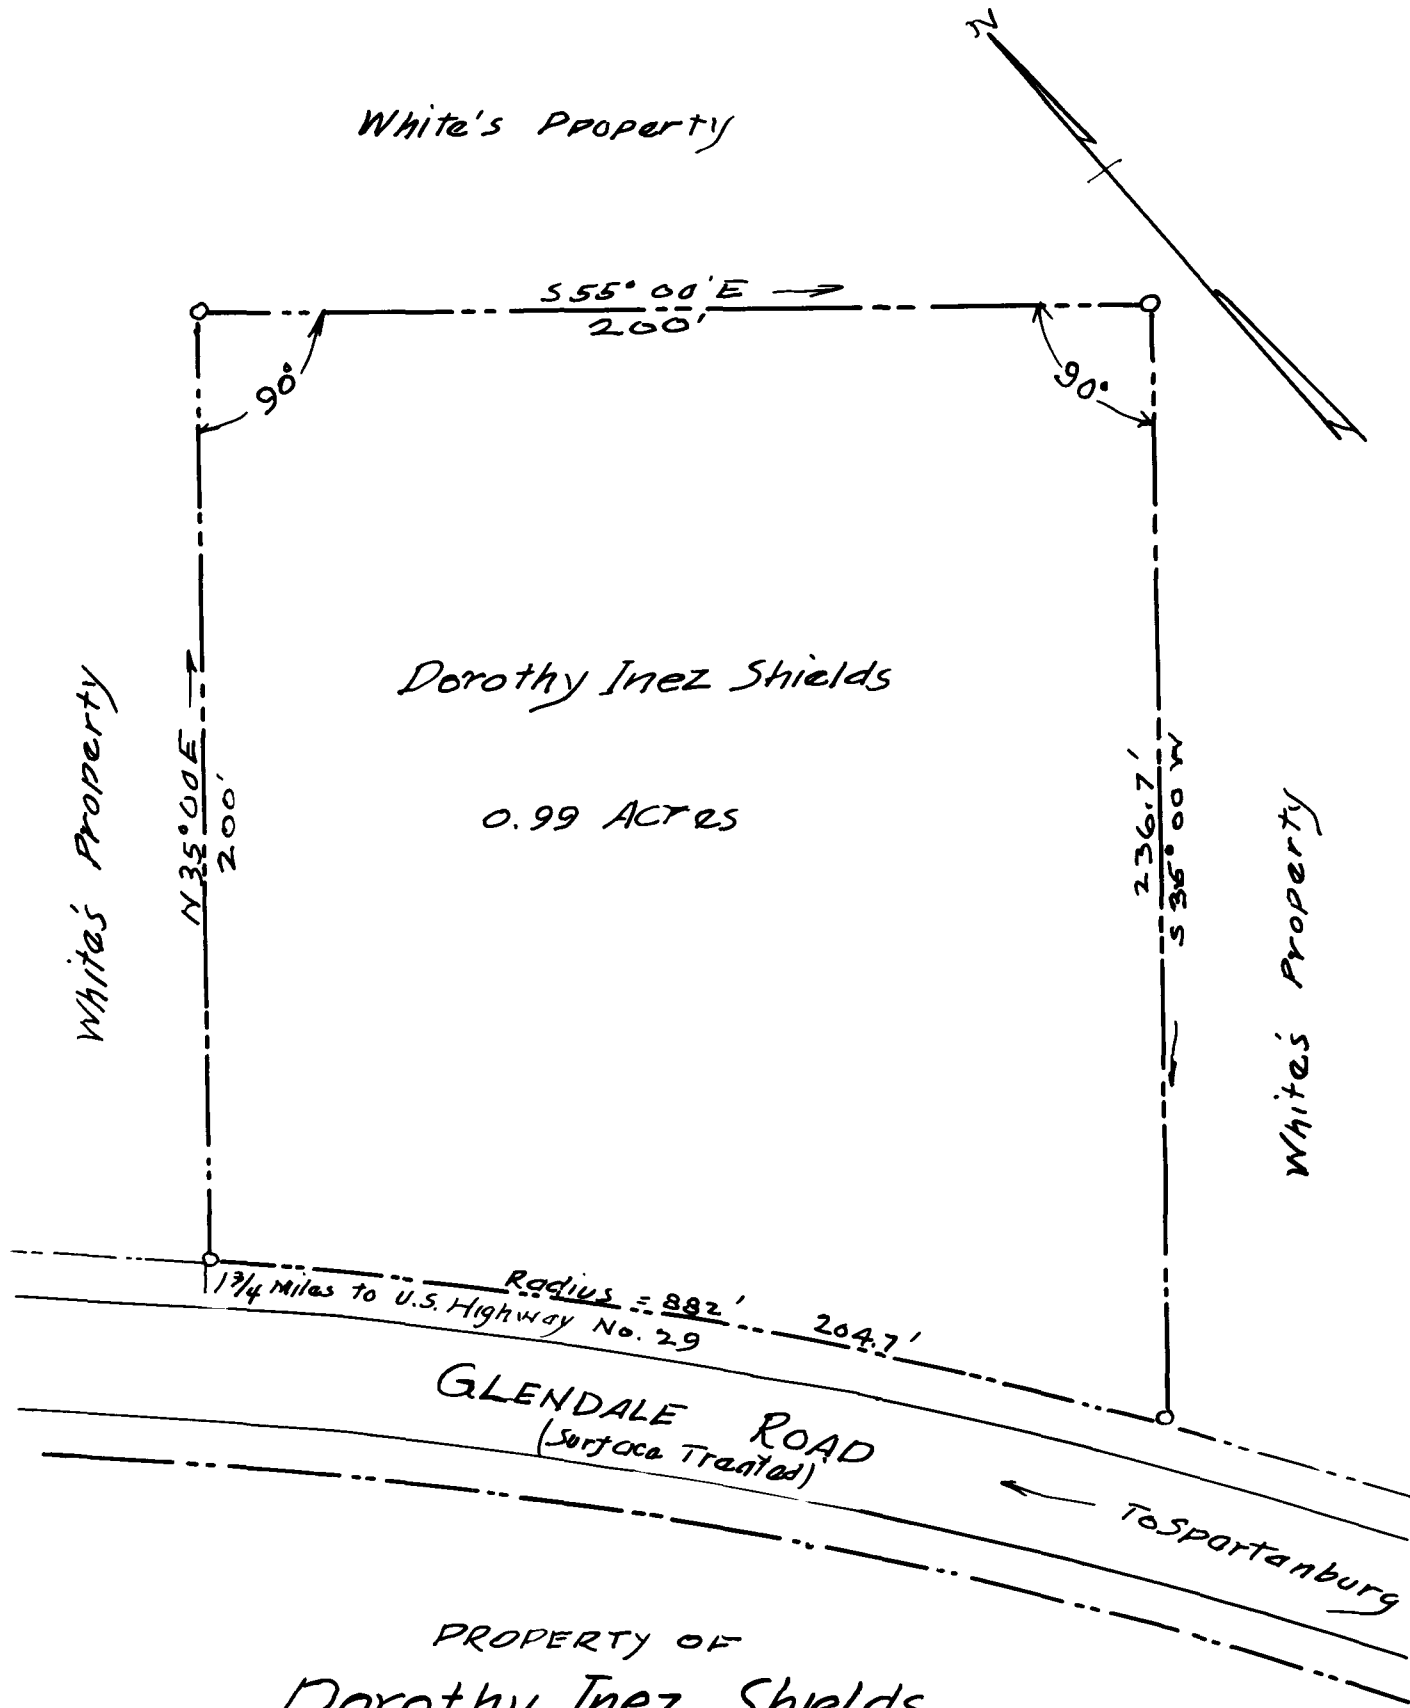

EX PARTE  
DOROTHY INEZ SHIELDS

PROPERTY OF  
Dorothy Inez Shields  
NEAR THE CITY OF SPARTANBURG, S.C.

SCALE: 1" = 40'

FEB 25, 1941

THE HARWOOD BEEBE CO.  
MUNICIPAL ENGINEERS  
SPARTANBURG, S.C.

Registered, Certified & Examined March 17-1941 at 10:23 a.m.