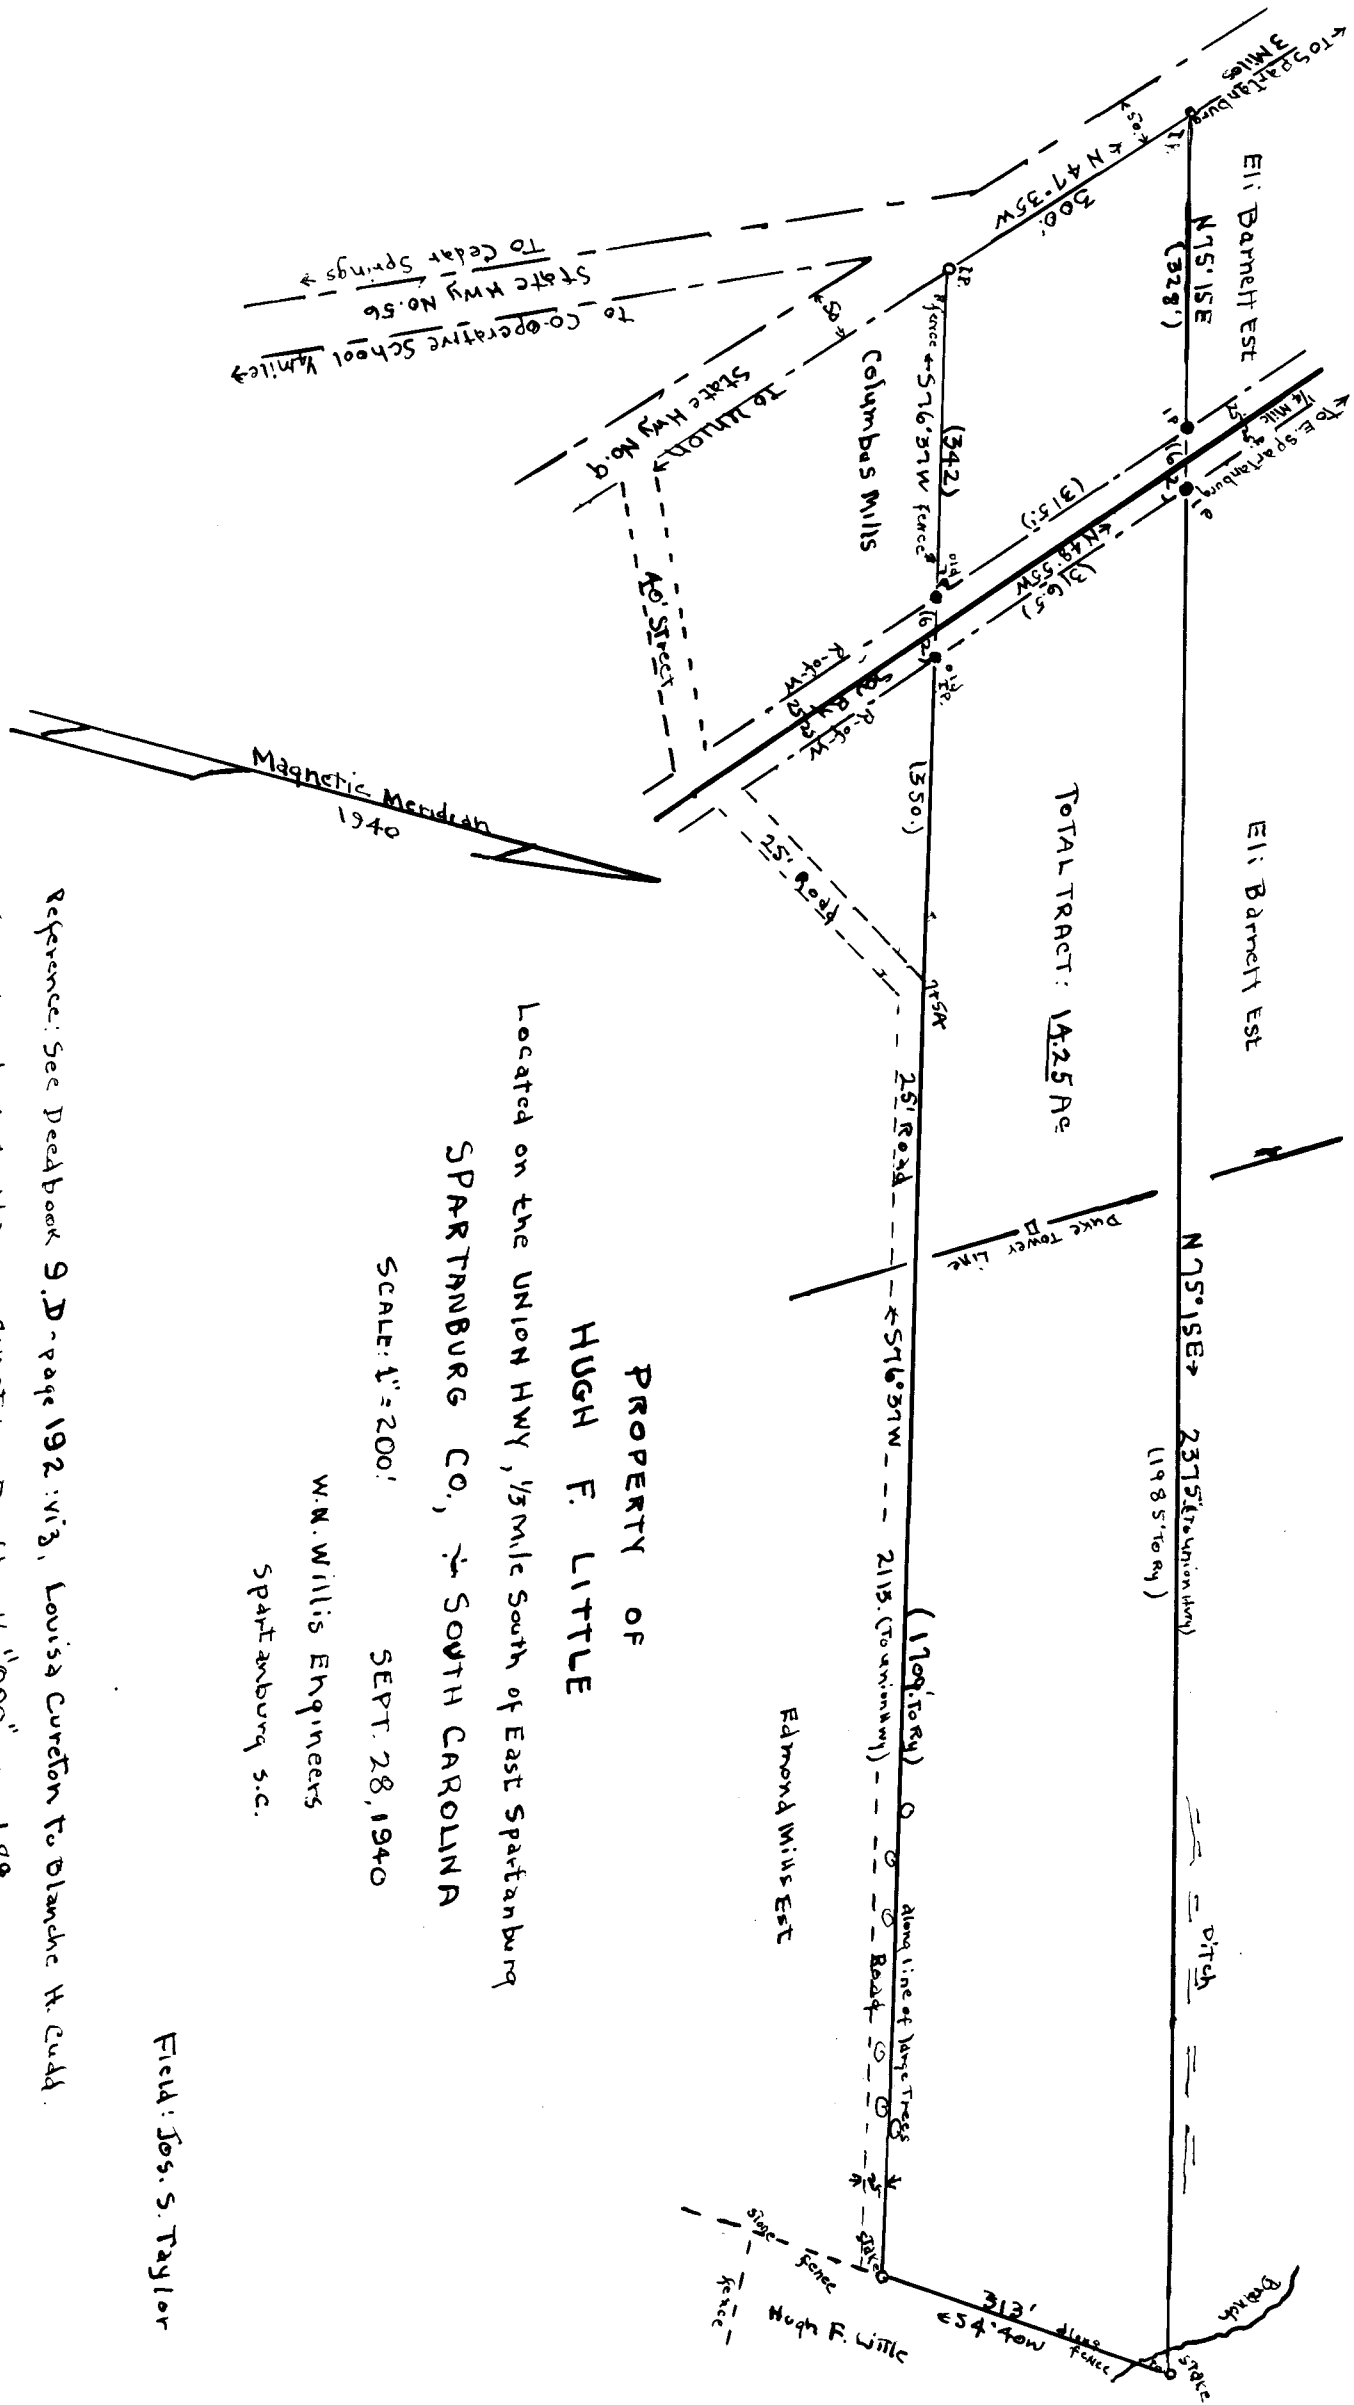

EX PARTE  
HUGH F. LITTLE

PROPERTY OF  
 HUGH F. LITTLE  
 Located on the UNION HWY, 1/2 mile South of East Spartanburg  
 SPARTANBURG CO., SOUTH CAROLINA

SCALE: 1" = 200'  
 SEPT. 28, 1940  
 W.M. Willis Engineers  
 SPARTANBURG S.C.

Field: Jos. S. Taylor

Reference: See Deedbook 9, D-page 192 viz, Louisa Cureton to Blanche H. Cudd.  
 See also deed to Harvey Cureton - Deedbook "000" page 689.  
 See also Court Order as noted in Deedbook 9, C page 214