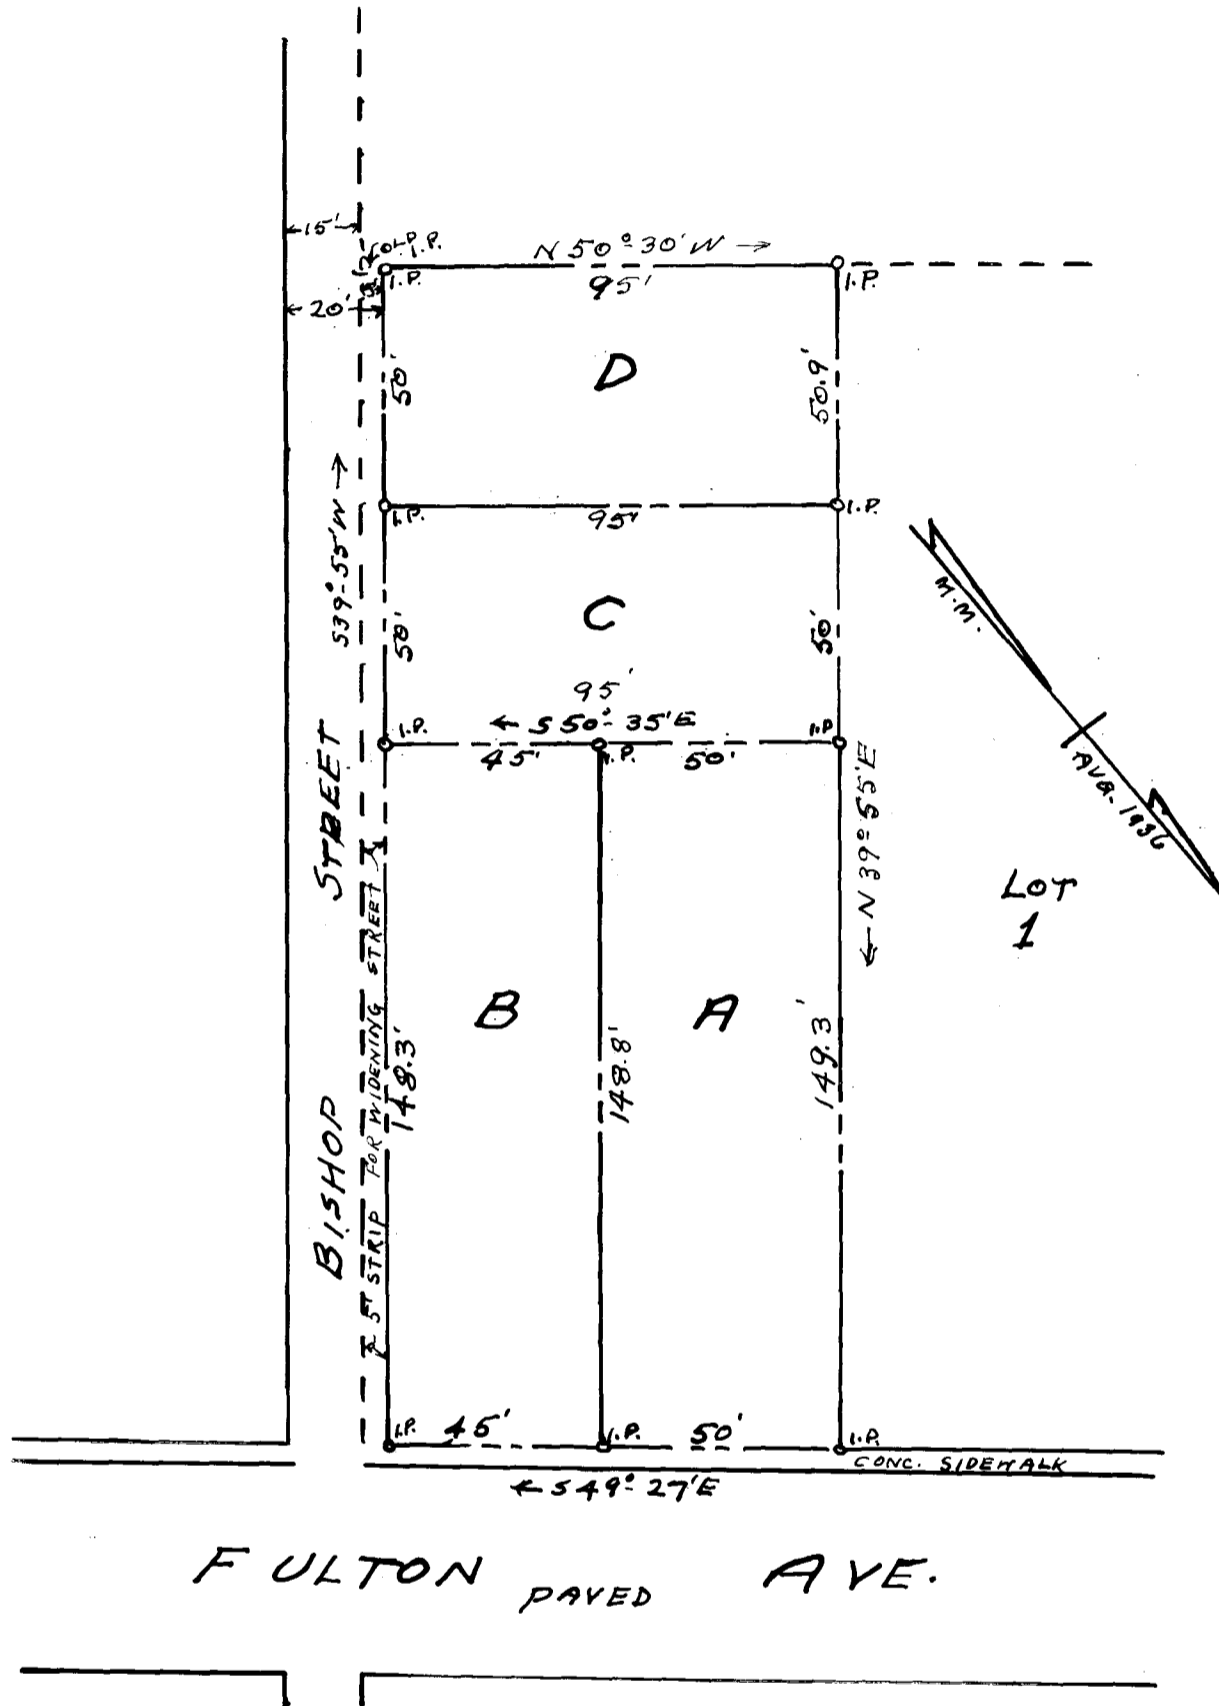

EX PARTE
CASSIUS MINGUS

PROPERTY OF
CASSIUS MINGUS
 CITY OF SPARTANBURG, S.C.
 SCALE: 1" = 40' Nov. 20, 1940
 BEING LOT 2, BLOCK D, ON PLAT NO. 2 OF ESTATE OF
 J. B. CLEVELAND. SEE PLAT BK. 14. PGS. 53, 54, 55.