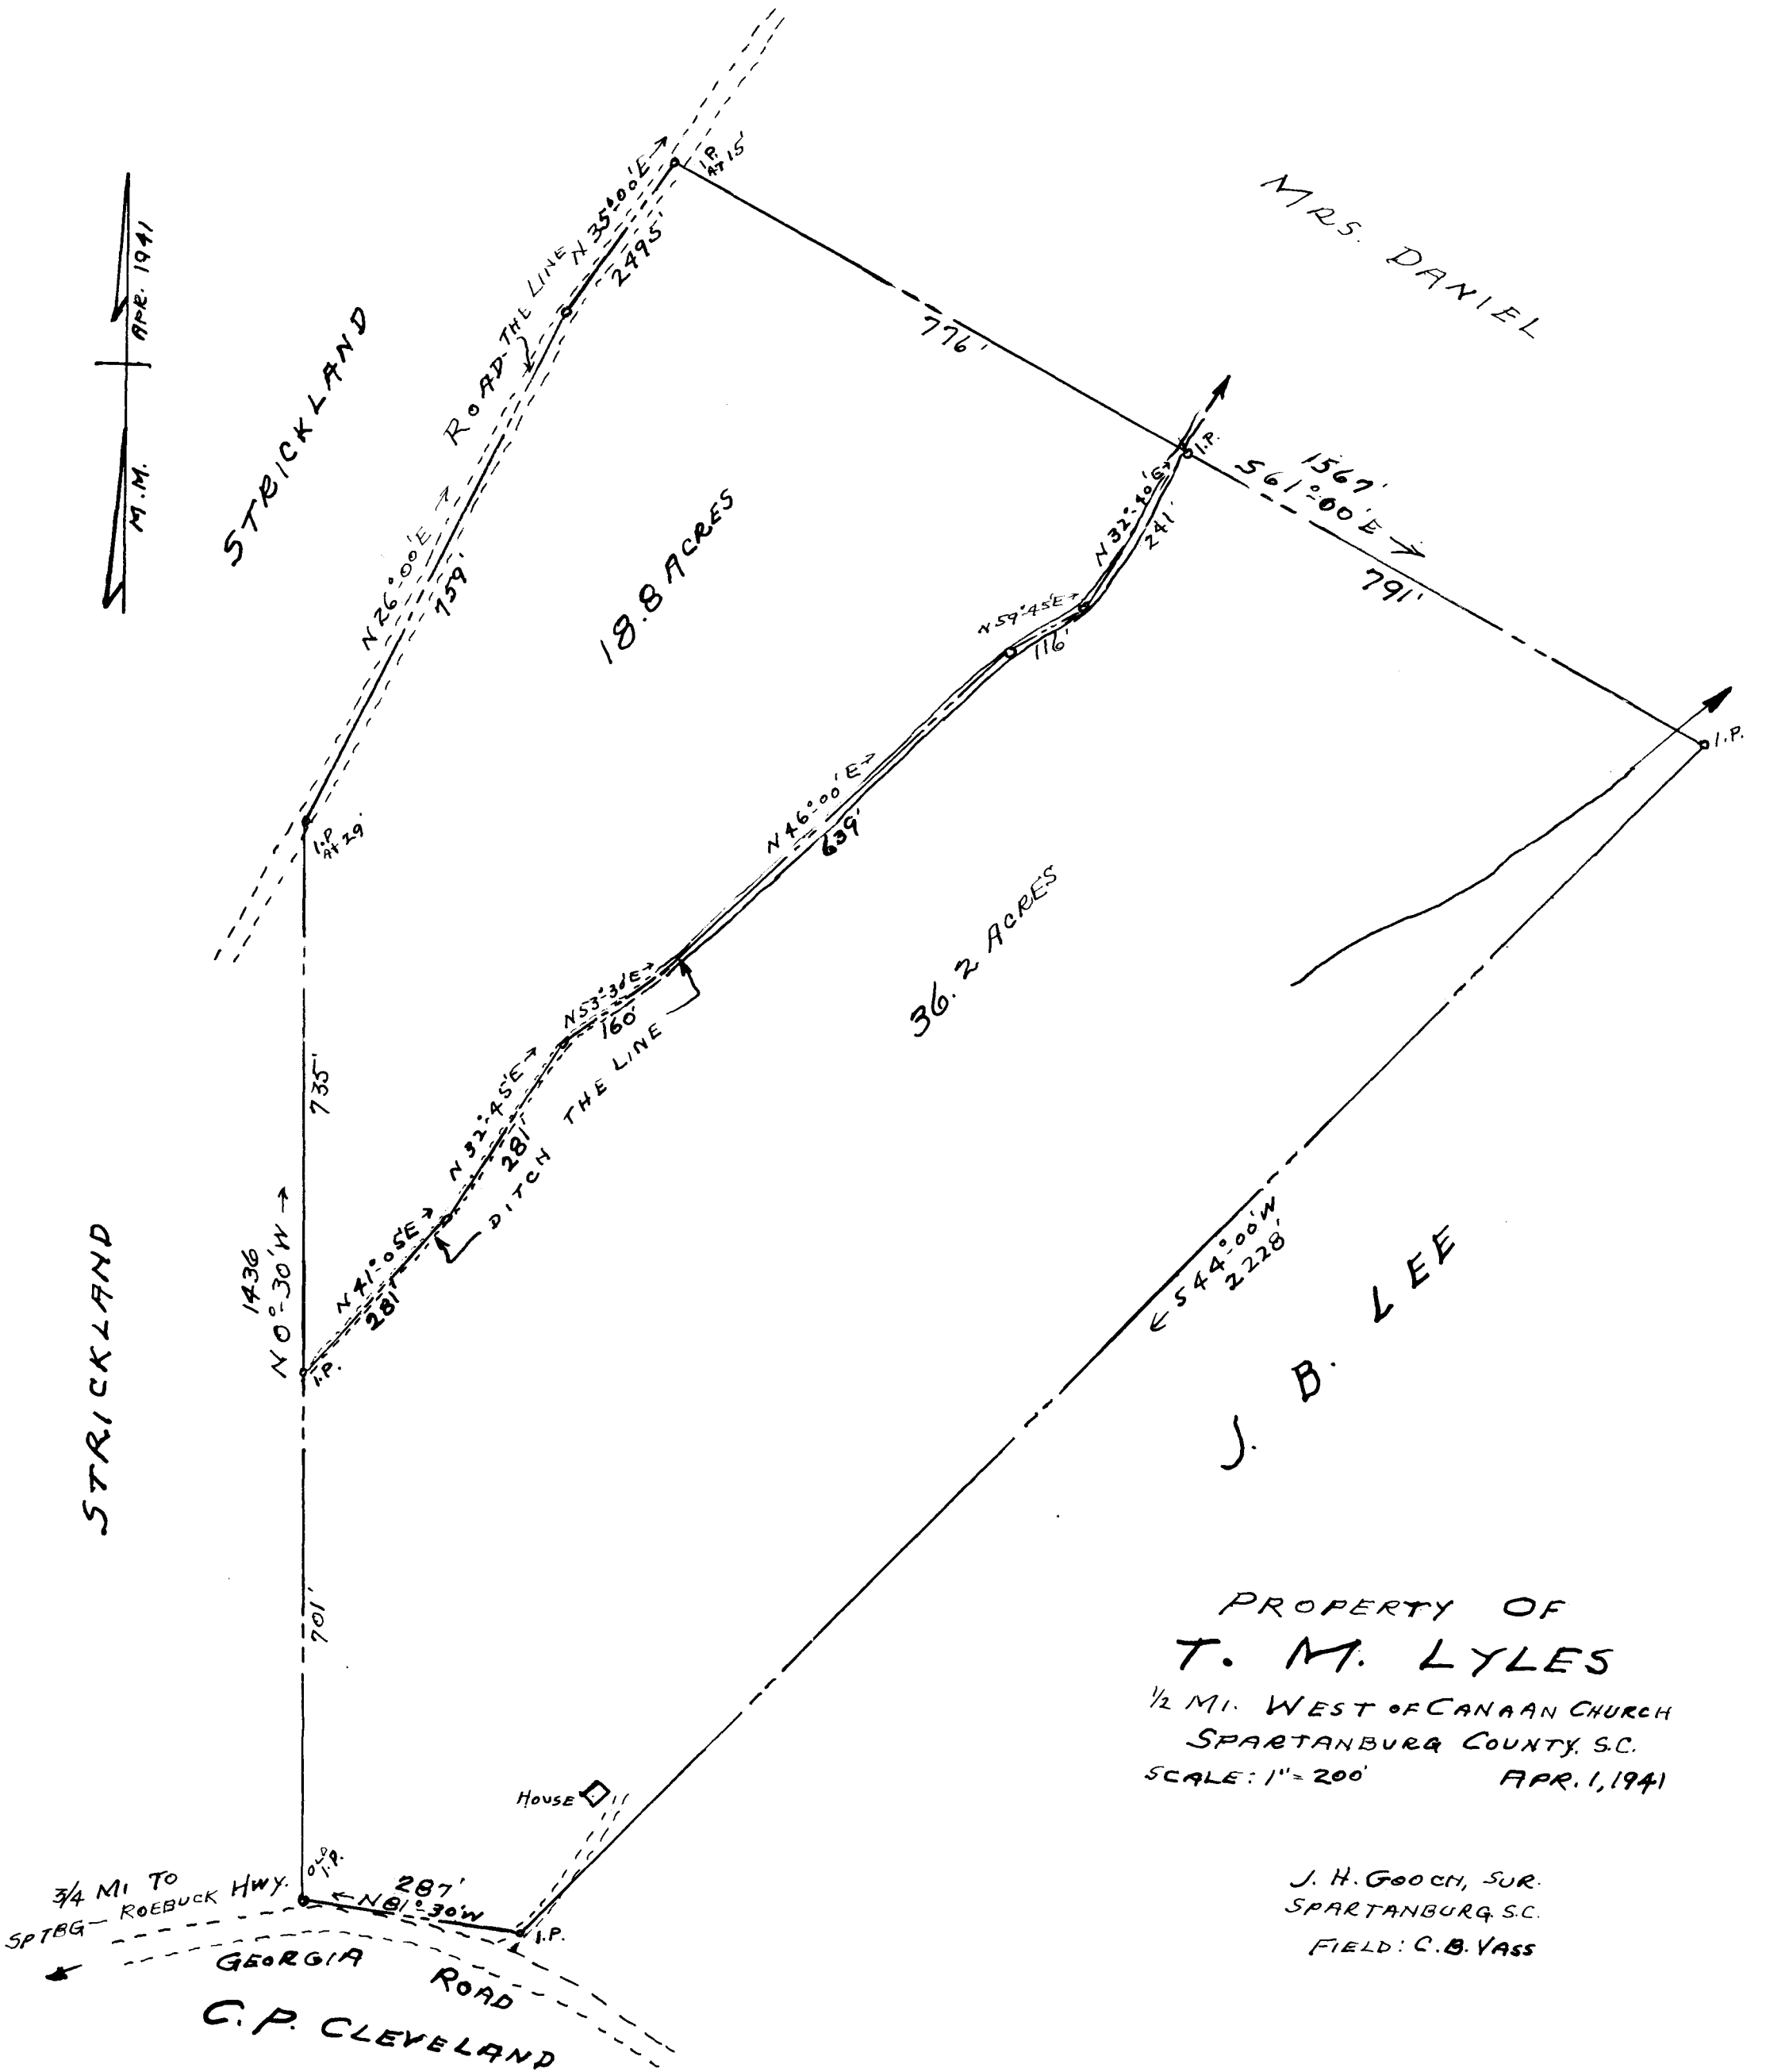

EX PARTE
T. M. LYLES

PROPERTY OF
T. M. LYLES
 1/2 MI. WEST OF CANAAN CHURCH
 SPARTANBURG COUNTY, S.C.
 SCALE: 1" = 200' APR. 1, 1941

J. H. GOOCH, SUR.
 SPARTANBURG, S.C.
 FIELD: C. B. VASS

FILE # P -

Registered, Certified, & Examined April 7, 1941 at 10:07 A.M.