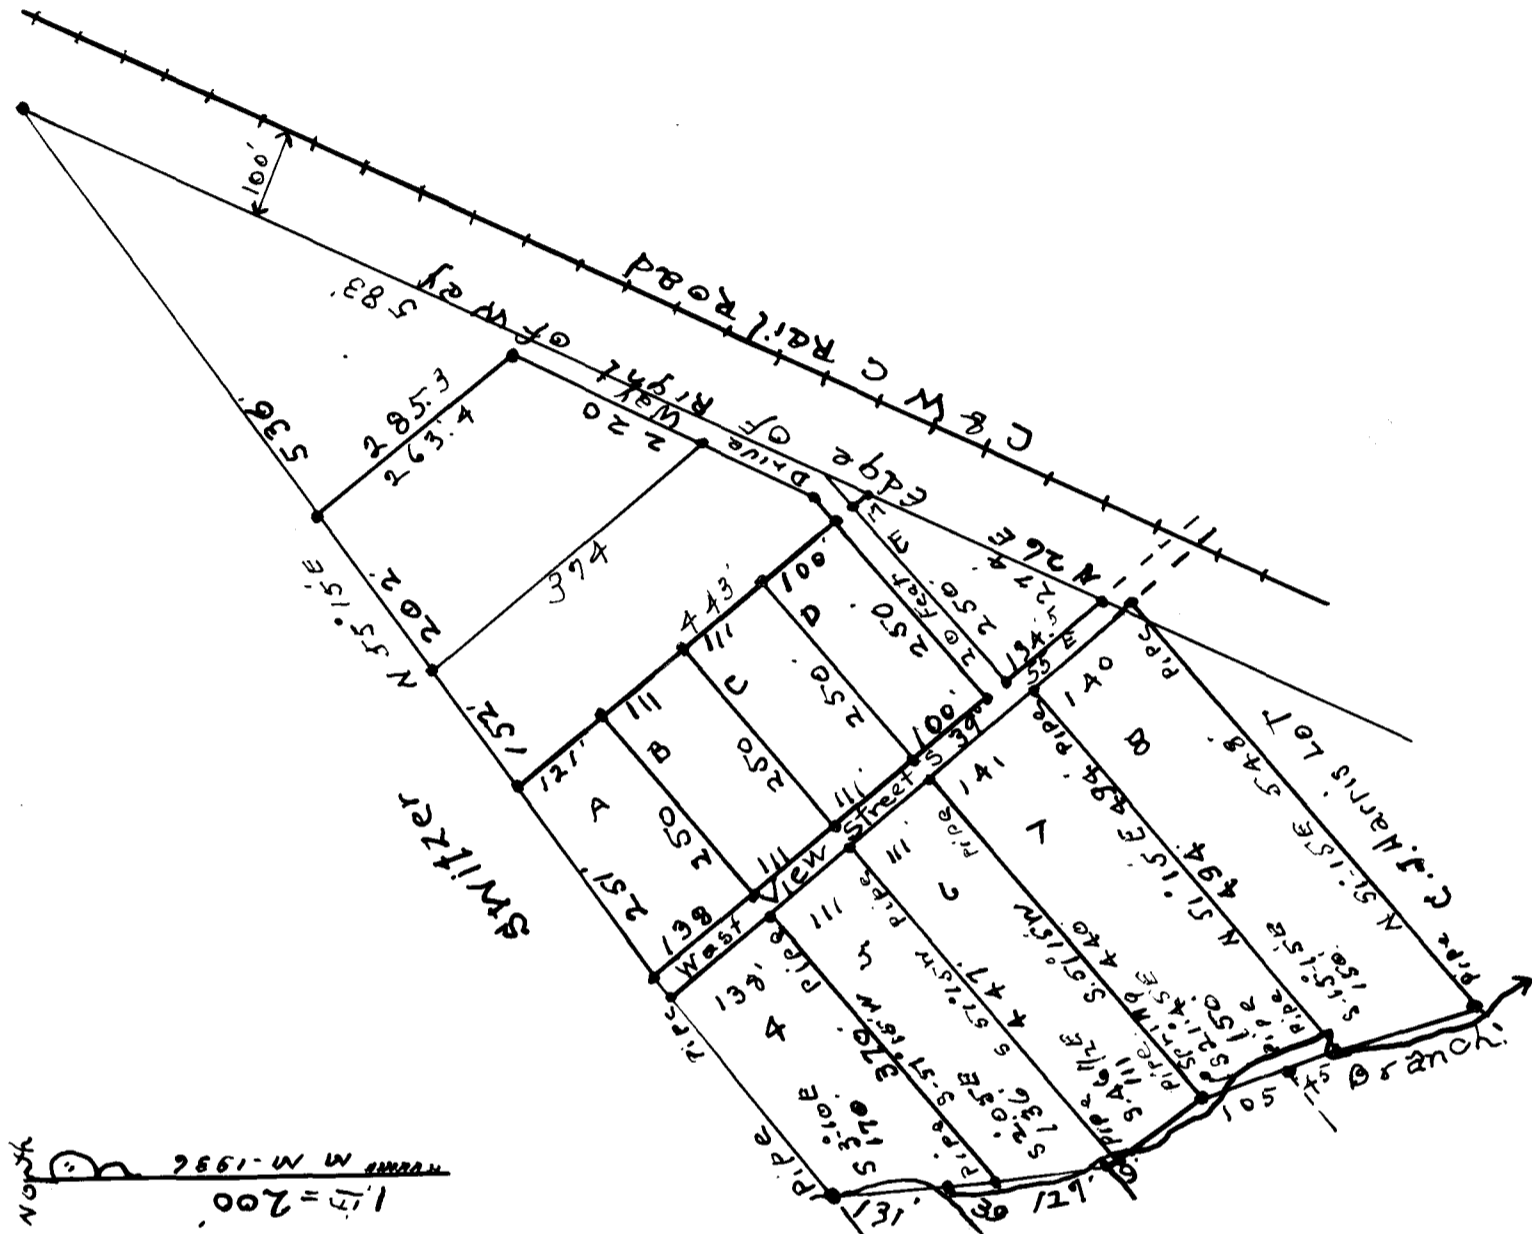

EX PARTE

ROEBUCK GIN AND LUMBER CO.

In the Town of Roebuck S.C.

Lots marked ABCDE rearranged by me
 March 14-1941 at the request of J D Foster
 (Remeasured at street) → Lots 4, 5, 6, 7, 8 Taken from Survey Oct 21-1936
 made by Thos. T Linder R.S. Others compiled
 from survey made Nov. 1937, by H. Strubling C.E.

Geo M Laddy surveyor
Roebuck S.C.

PLAT

Showing subdivision of property belonging to
the Roebuck Gin and Lumber Co
Roebuck S.C

Registered, Certified and Examined April 28, 1941 at 9:44 A.M.