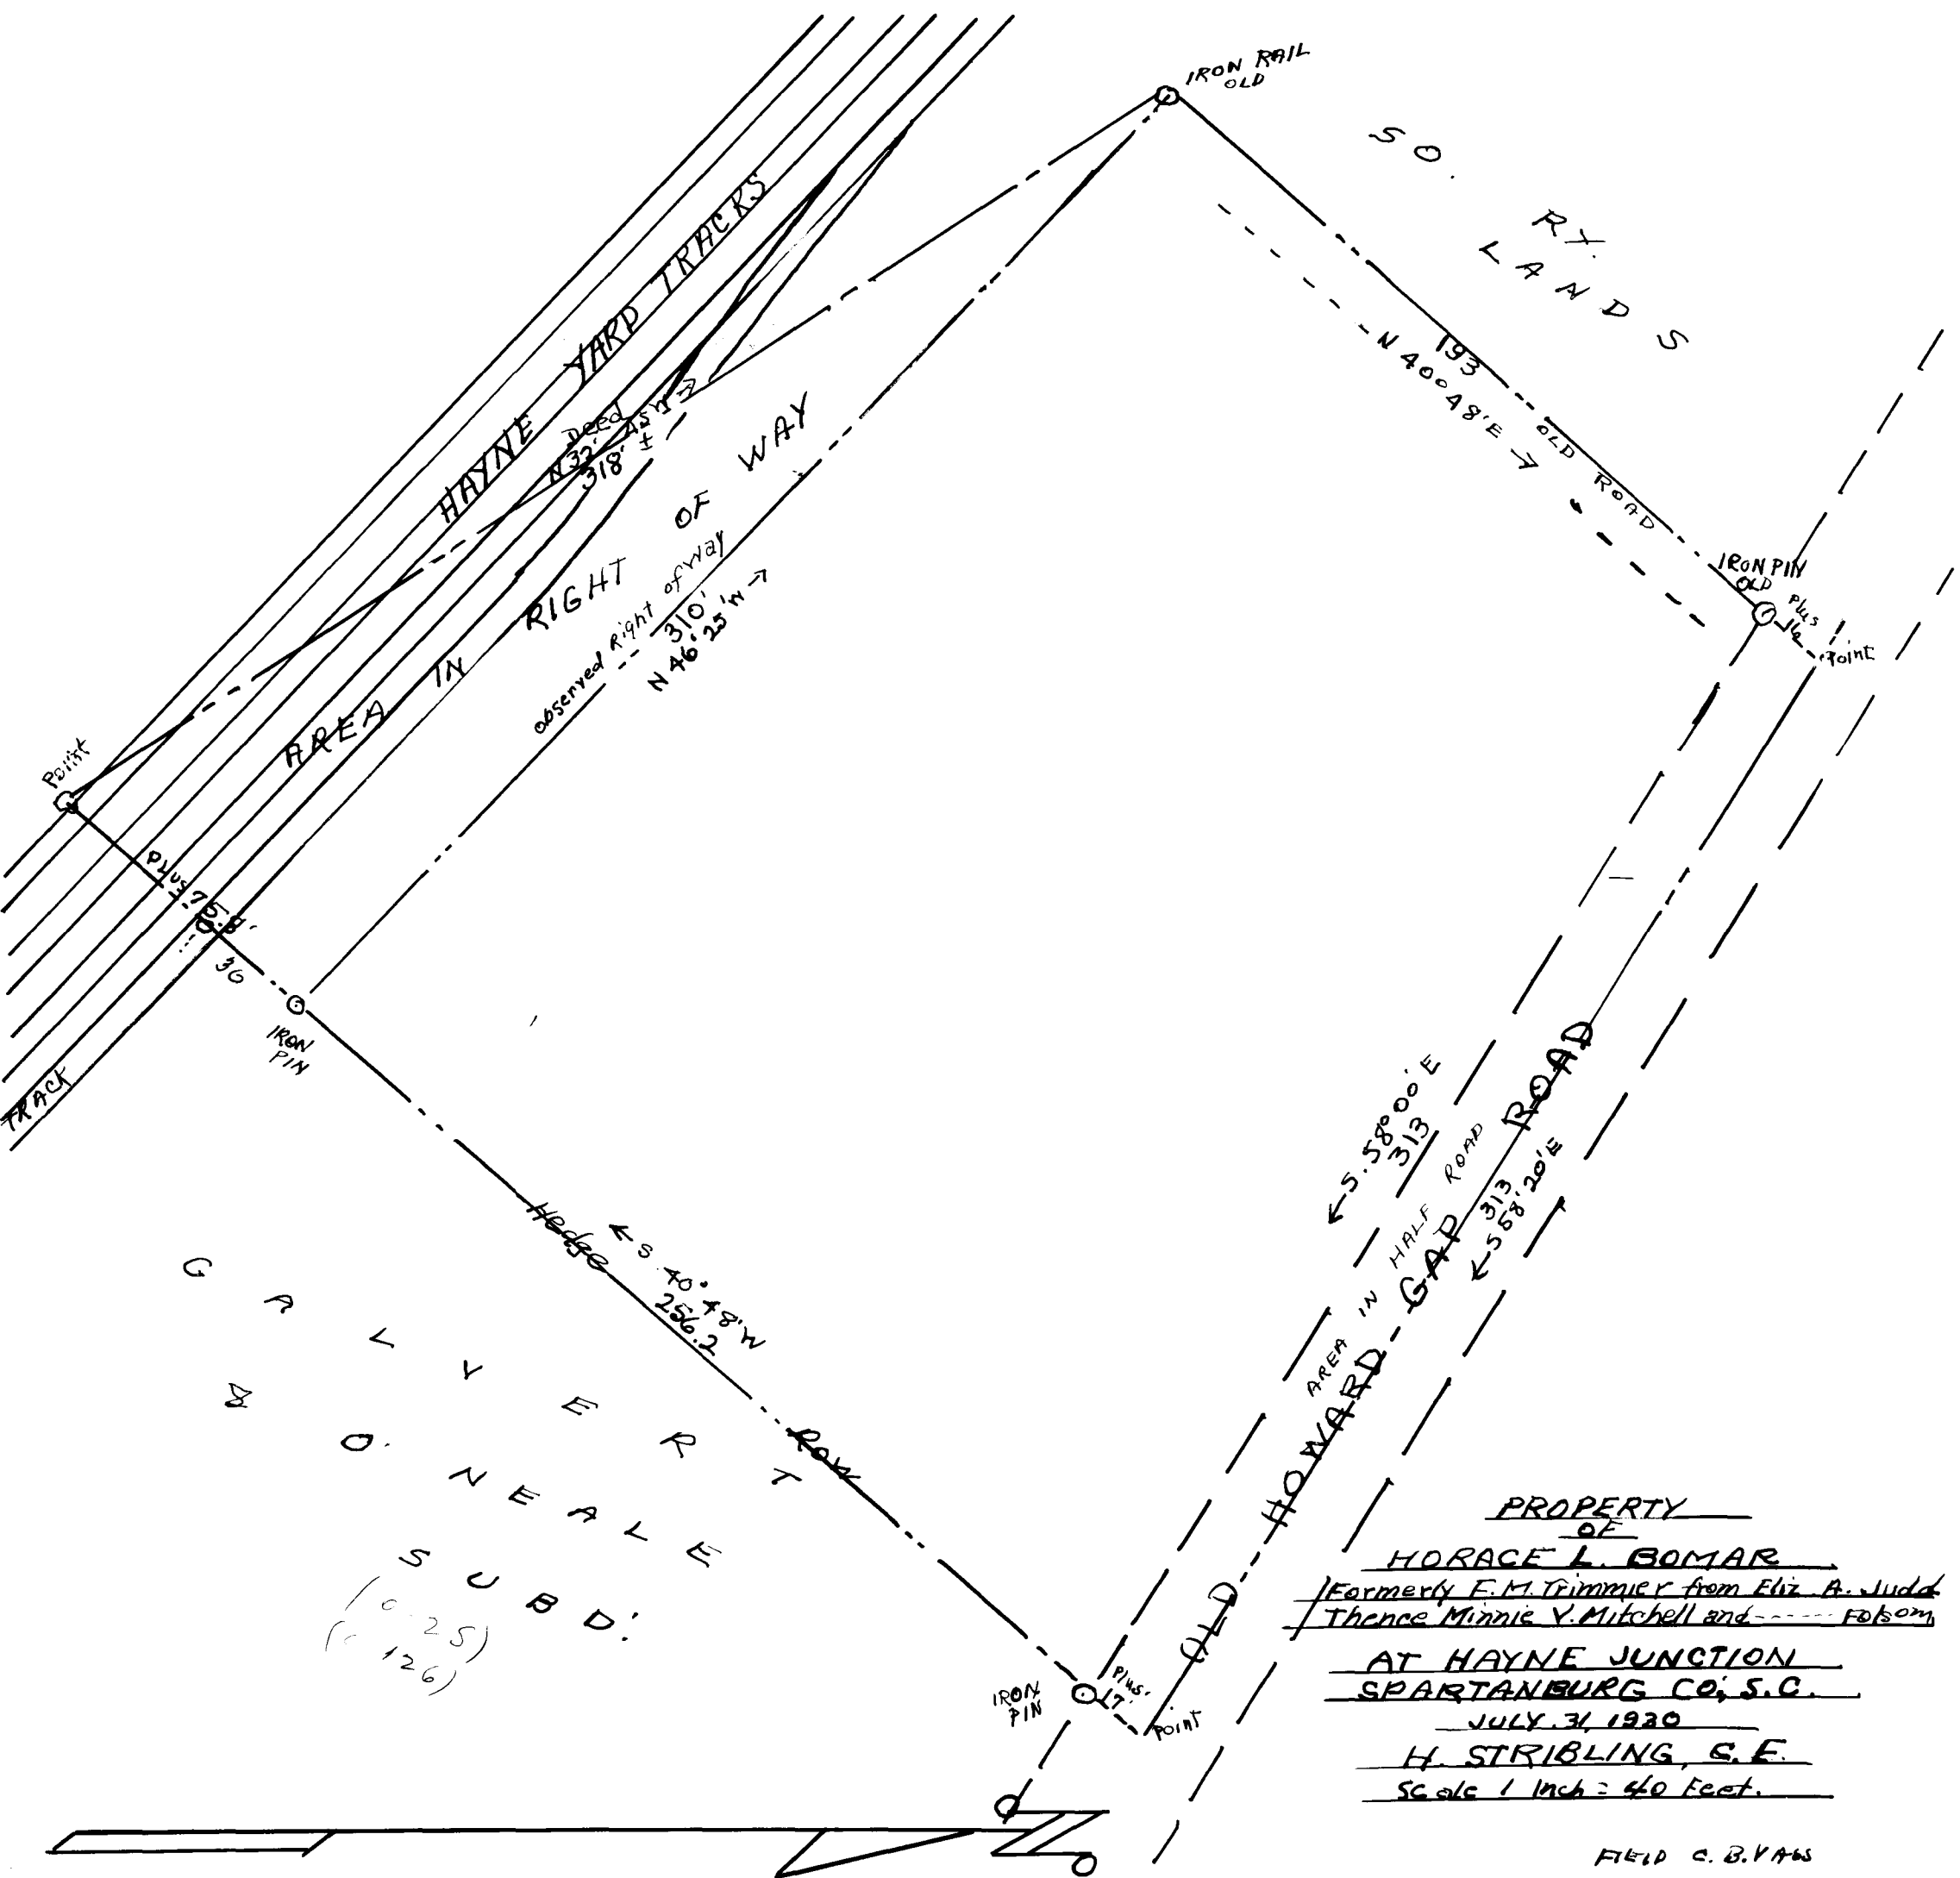

70

EX PARTE  
HORACE L. BOMAR

PROPERTY  
OF  
HORACE L. BOMAR  
 Formerly E.M. Trimmer from Eliz. A. Judd  
 Thence Minnie V. Mitchell and ----- Folsom  
AT HAYNE JUNCTION  
SPARTANBURG CO., S.C.  
JULY 31, 1920  
H. STRIBLING, S.E.  
 Scale 1 Inch = 40 Feet.