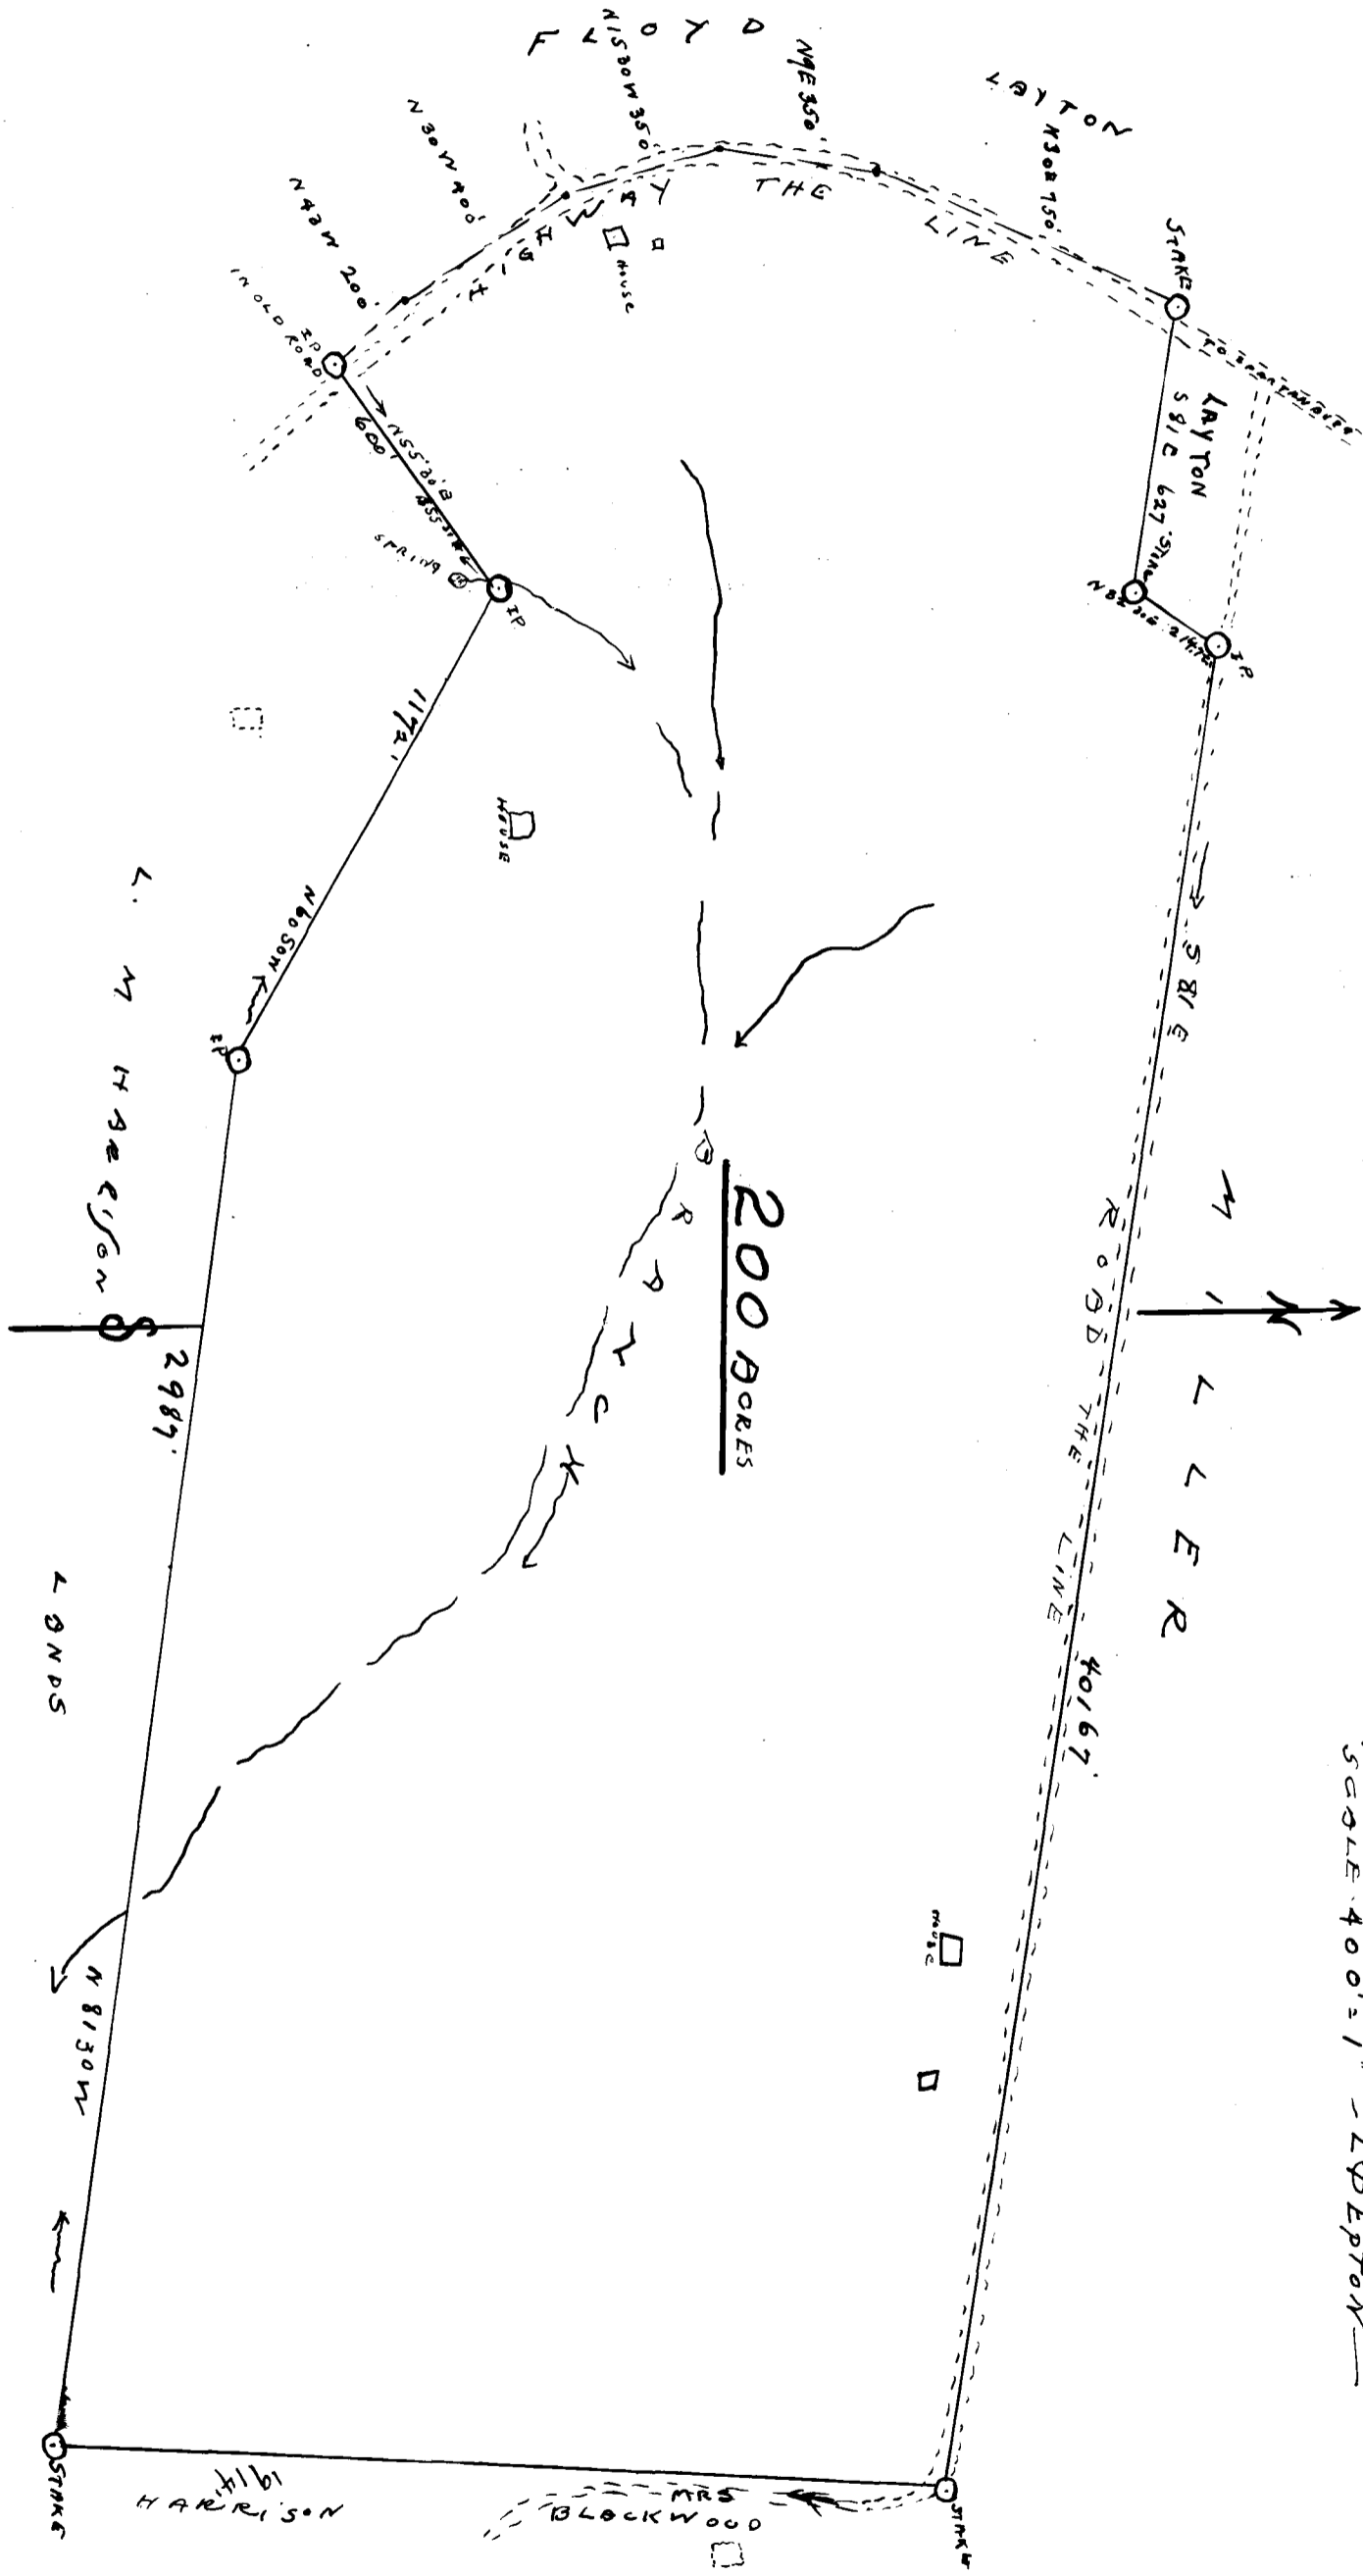

EX PARTE

L.M. HARRISON & M.O. GENTRY

SURVEYED NOV. 26, 1920
 FOR L.M. HARRISON & M.O. GENTRY
 SCALE 400' = 1" - L. DEPTON

Registered, Certified, and Examined Sept. 24, 1941 at 4:40 P.M.