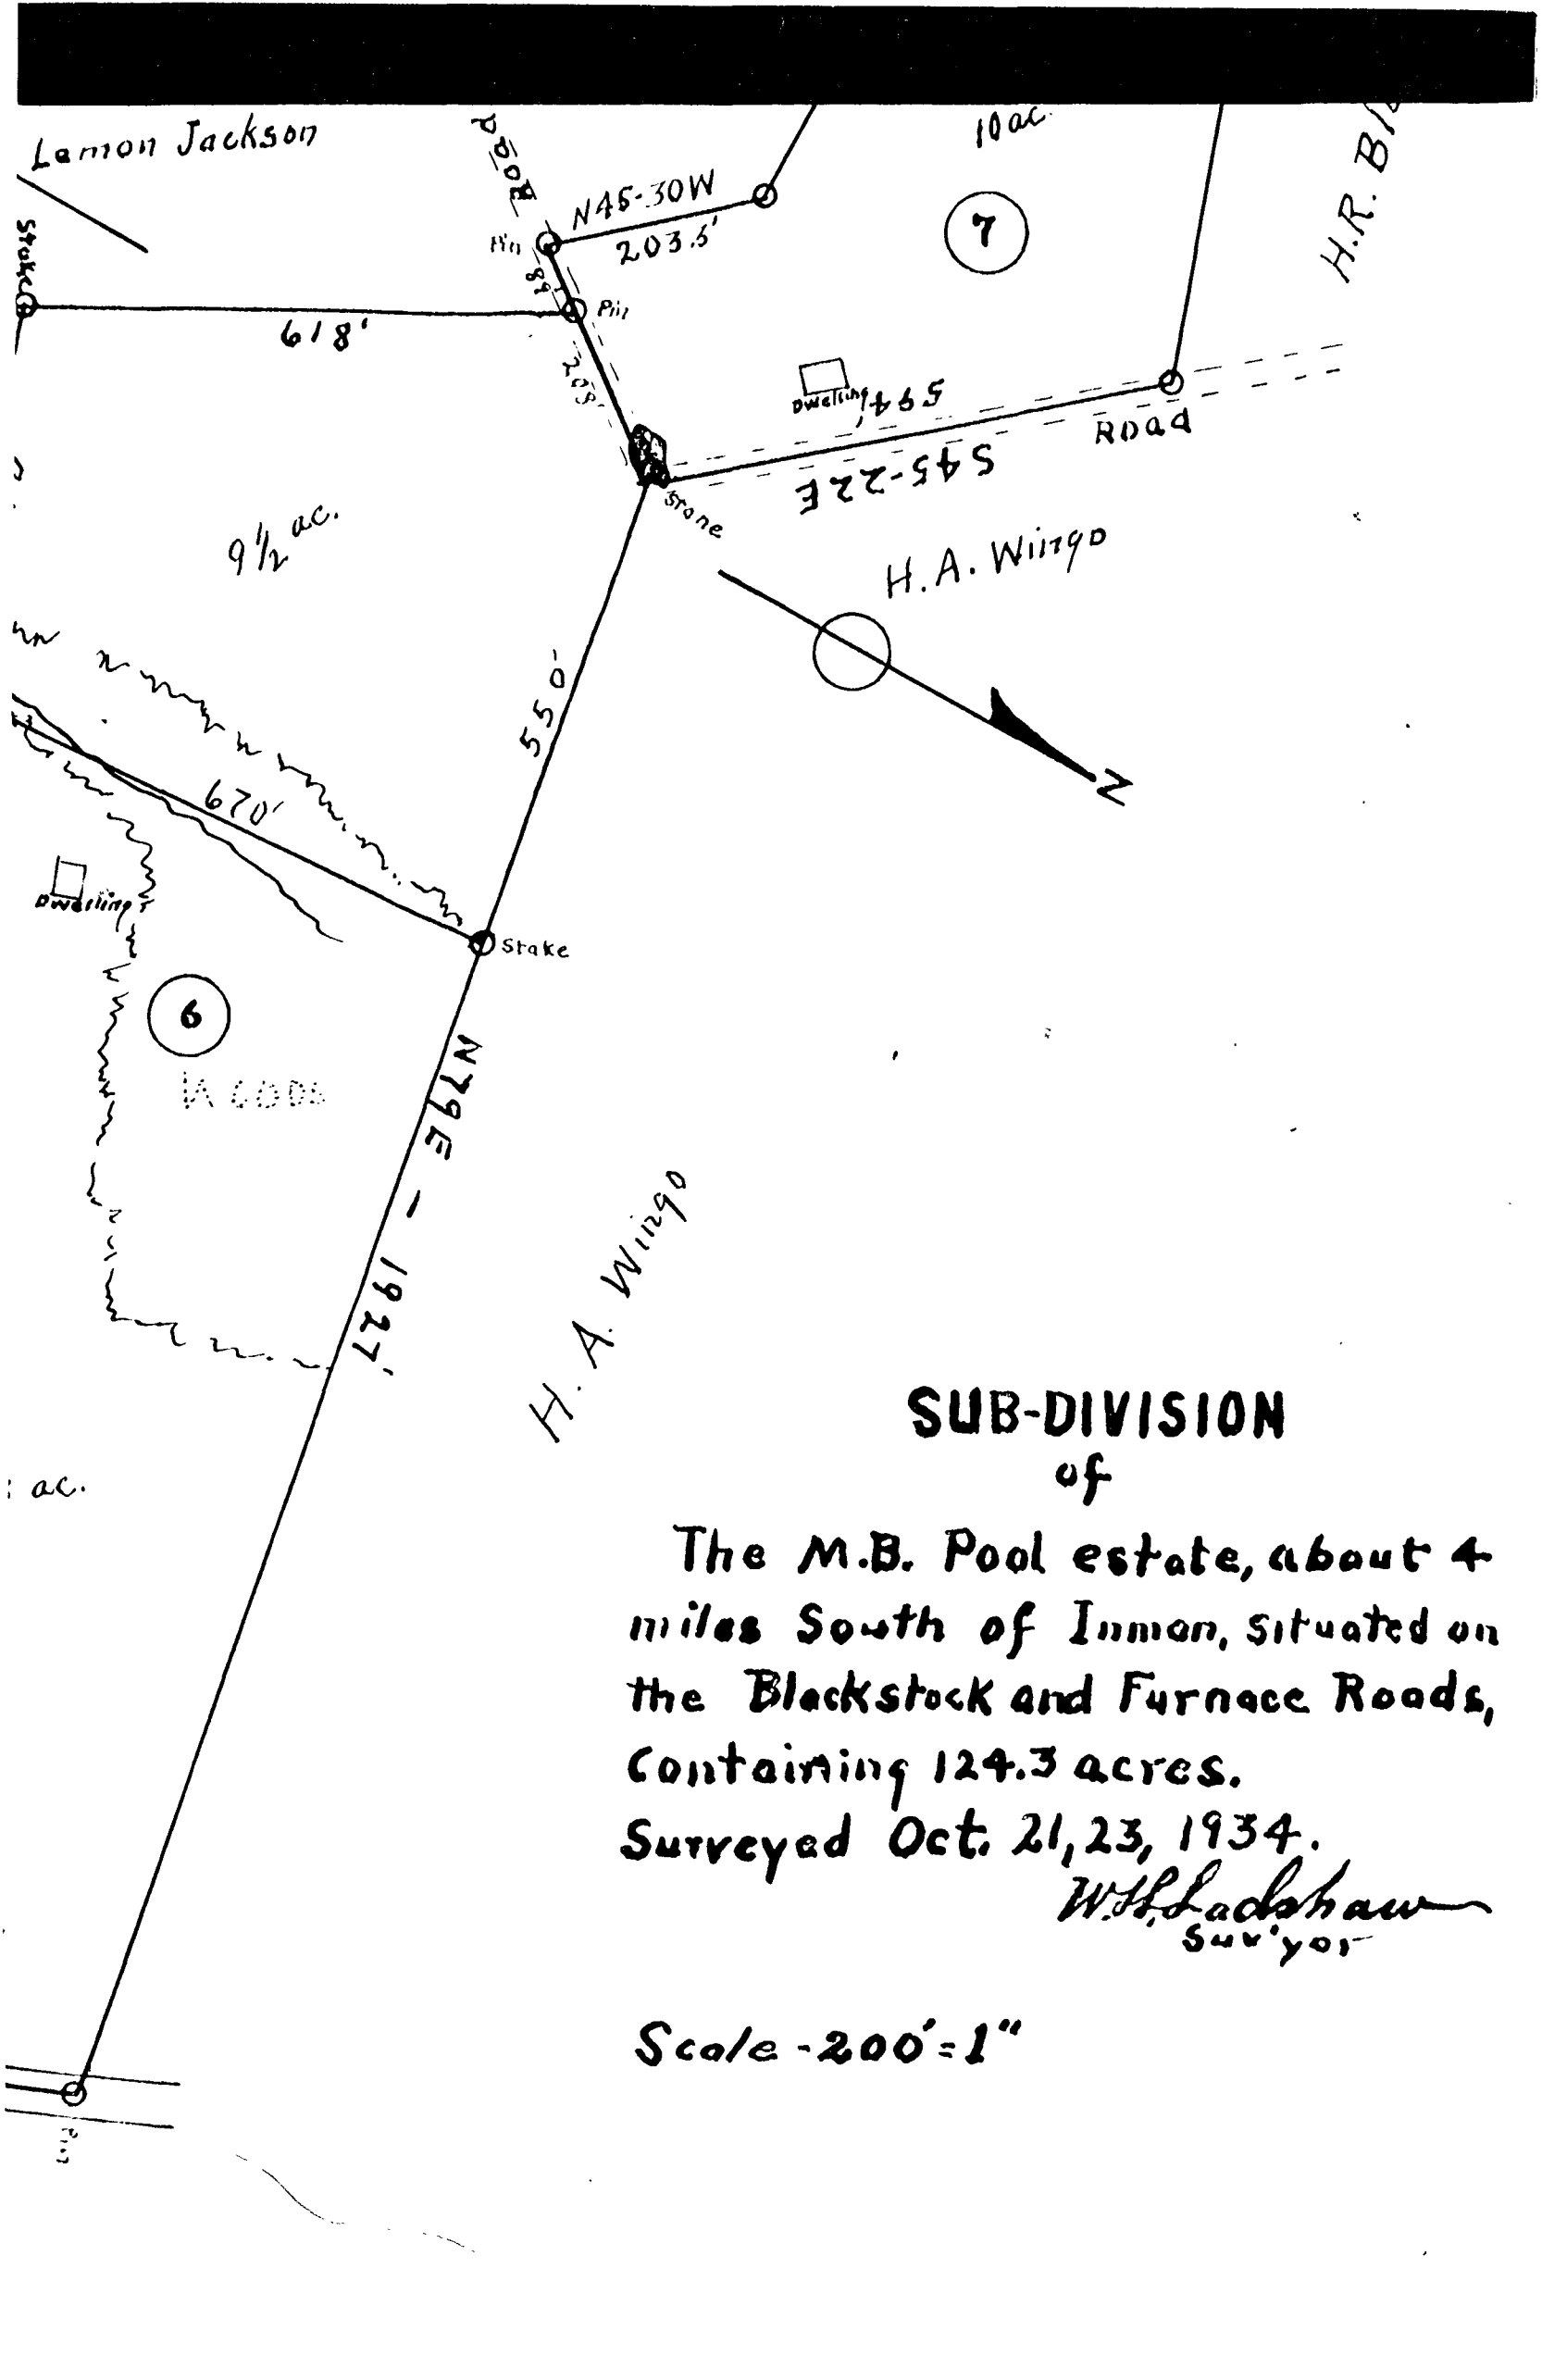

252

**SUB-DIVISION**  
of

The M.B. Pool estate, about 4 miles South of Inman, situated on the Blackstock and Furnace Roads, containing 124.3 acres.

Surveyed Oct. 21, 23, 1934.

*W.H. Ladschaw*  
Surveyor

Scale - 200' = 1"