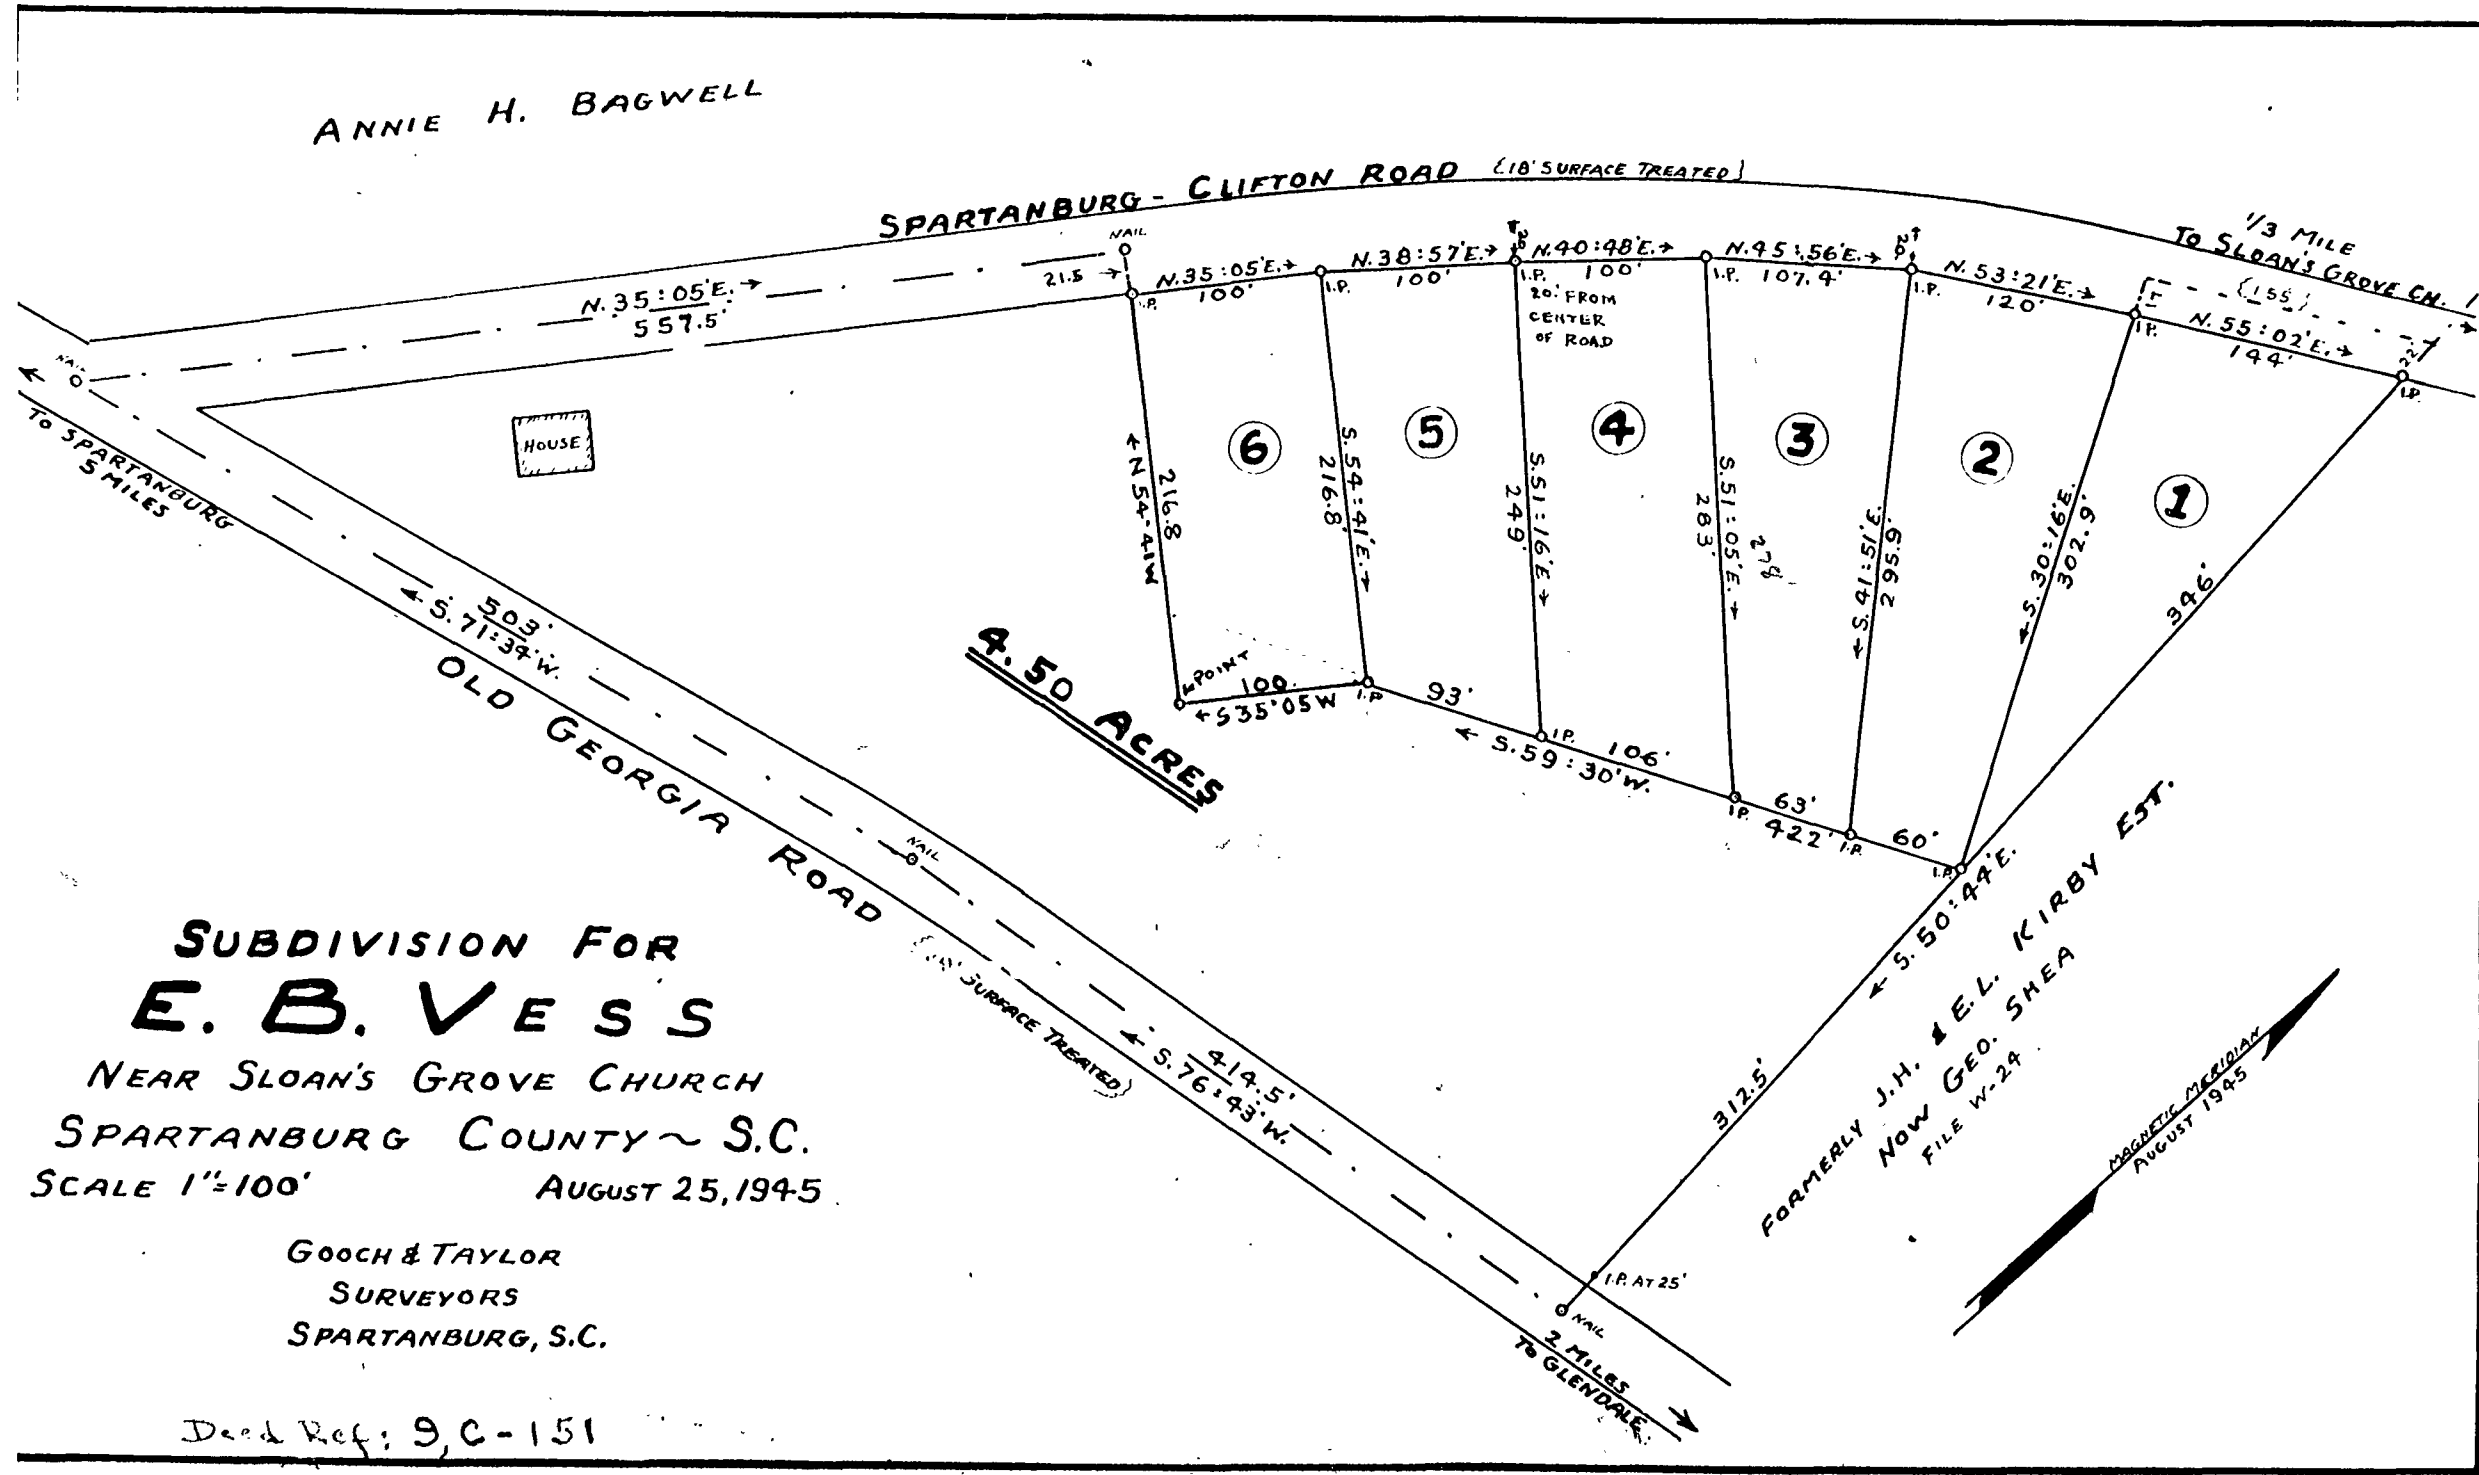

ANNIE H. BAGWELL

**SUBDIVISION FOR**  
**E. B. VESS**  
 NEAR SLOAN'S GROVE CHURCH  
 SPARTANBURG COUNTY - S.C.  
 SCALE 1"=100'      AUGUST 25, 1945

GOOCH & TAYLOR  
 SURVEYORS  
 SPARTANBURG, S.C.

W-27