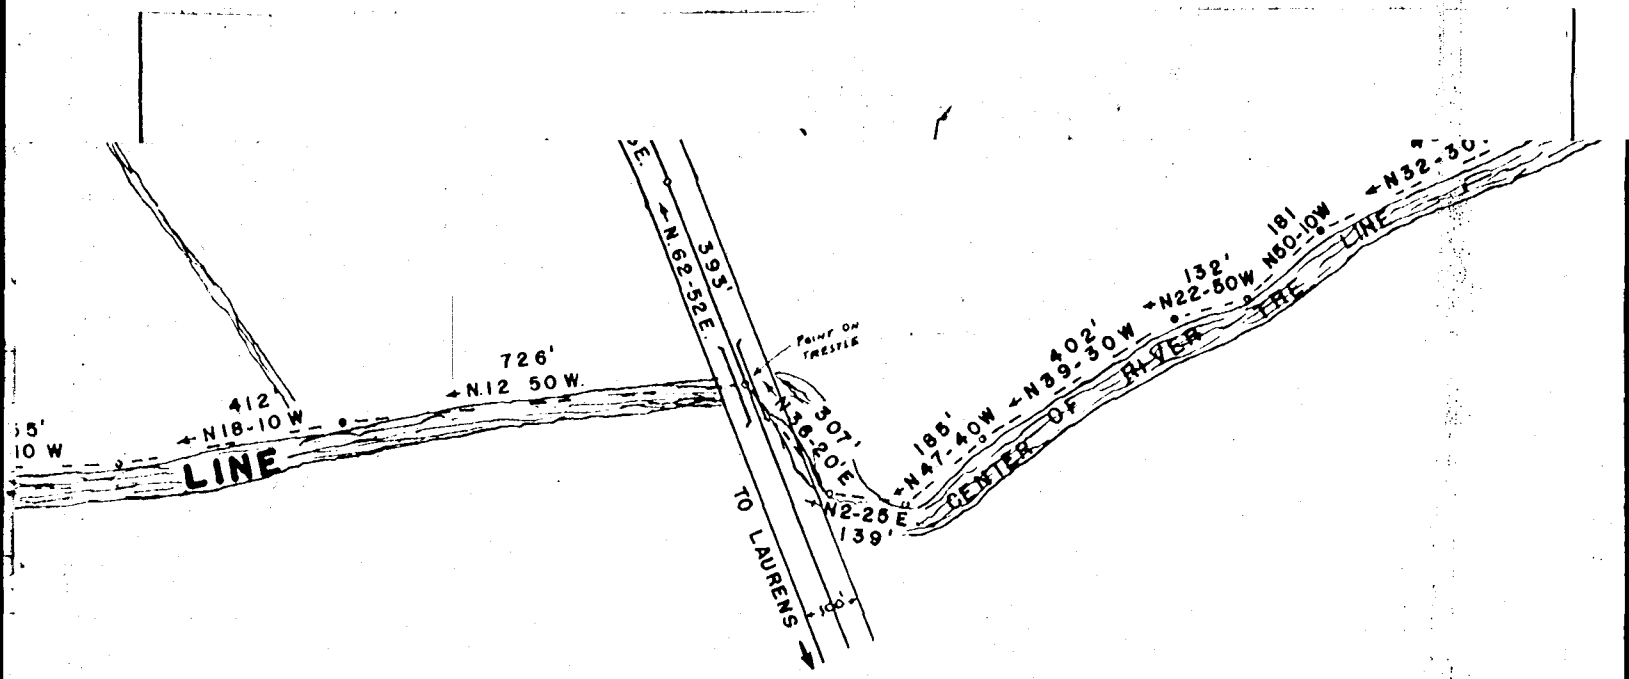

33

DIVISION FOR
 SH F. LITTLE
 NEAR ROEBUCK
 NBURG COUNTY, S. C.

300' MAY 25, 1946

GOUGH & TAYLOR
 SURVEYORS
 SPARTANBURG, S.C.

SURVEYED BY US THIS DATE. OUTSIDE BOUNDARY LINES FROM PLAT BY
 1939, NOT RE-SURVEYED.

N - 211