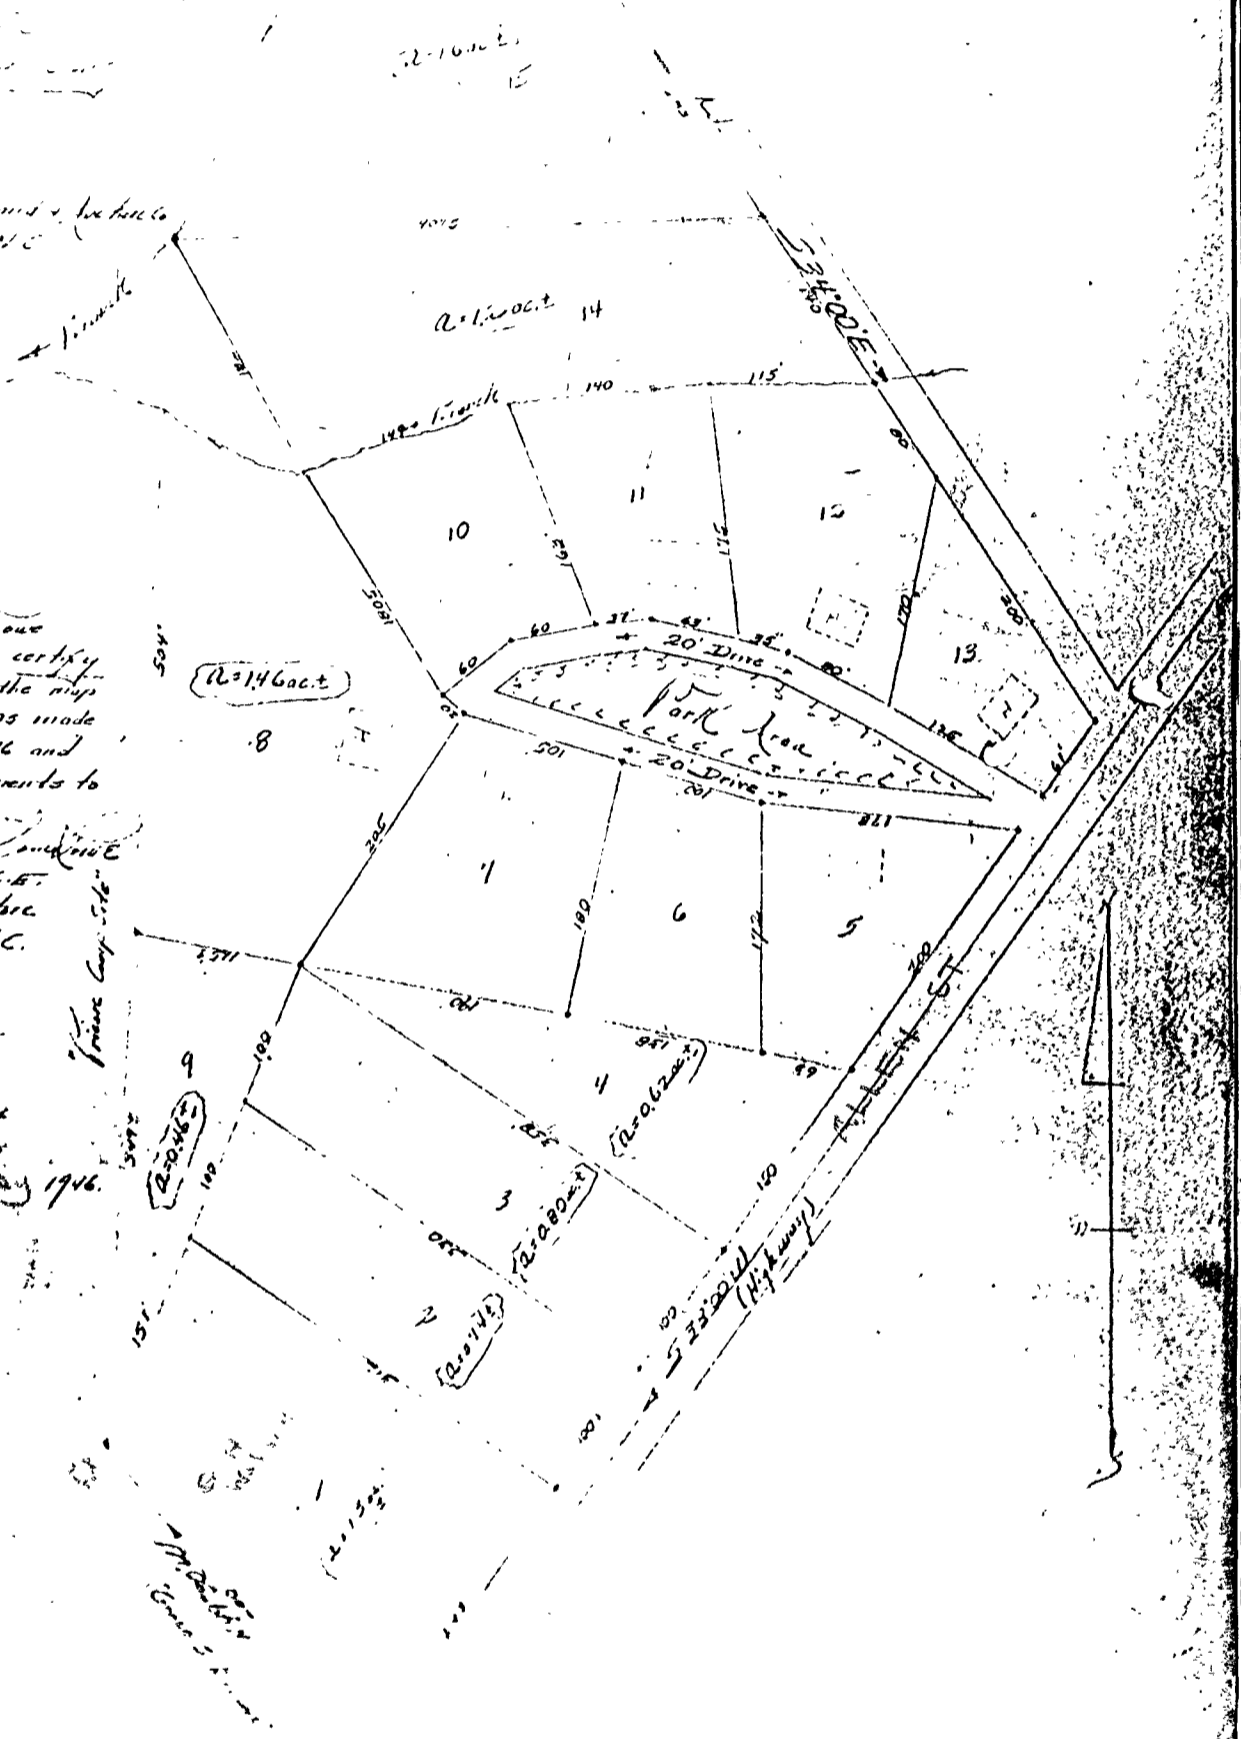

Mrs Gertrude F Bennett

[Handwritten notes]

Telling date
Covers land & include
Hickory, N.C.

North Carolina
Catawba Co.
I, G. J. Lane
Reg. C.E., hereby certify
and declare that the map
as shown here was made
by me on May 1946 and
with acknowledgments to
existing data.
Signed: G. J. Lane
Reg. C.E.
New Hope
N.C.

Witnessed & sworn
to before me this
day of May 1946.
[Signature]

Note: this plat reduced 5%