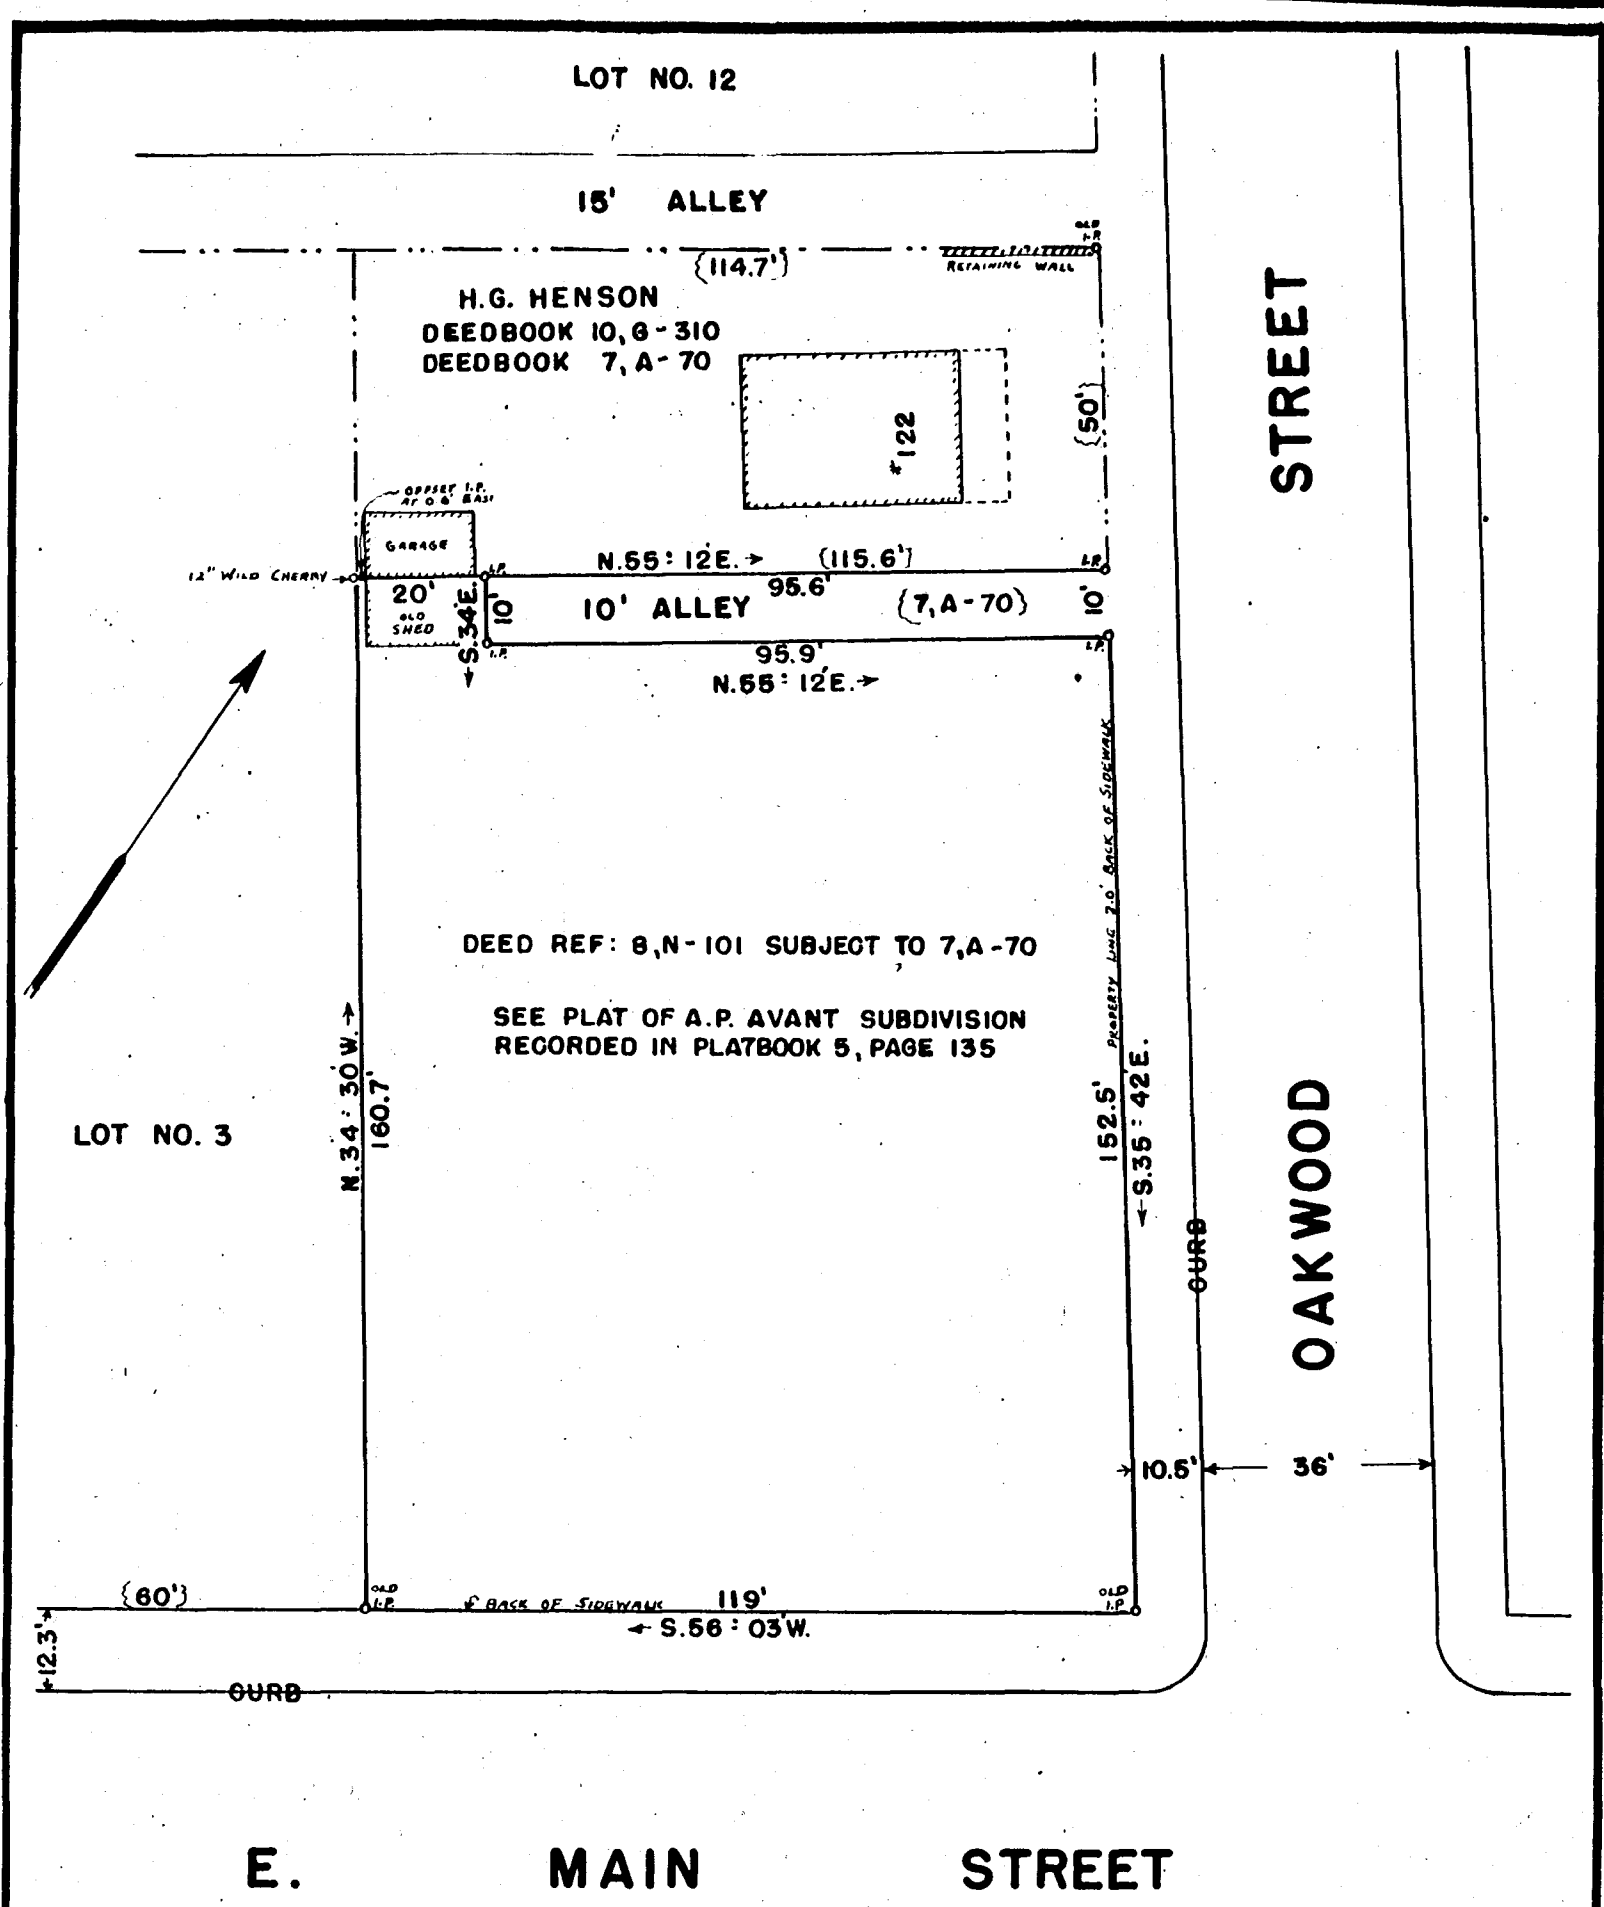

6

SURVEY FOR
PALMETTO AUTOMOBILE CO.
CITY OF SPARTANBURG, S.C.
SCALE 1" = 30' **MAY 26, 1948**

GOOCH & TAYLOR
 SURVEYORS
 SPARTANBURG, S.C.

JUN - 9 1948

RECORDED