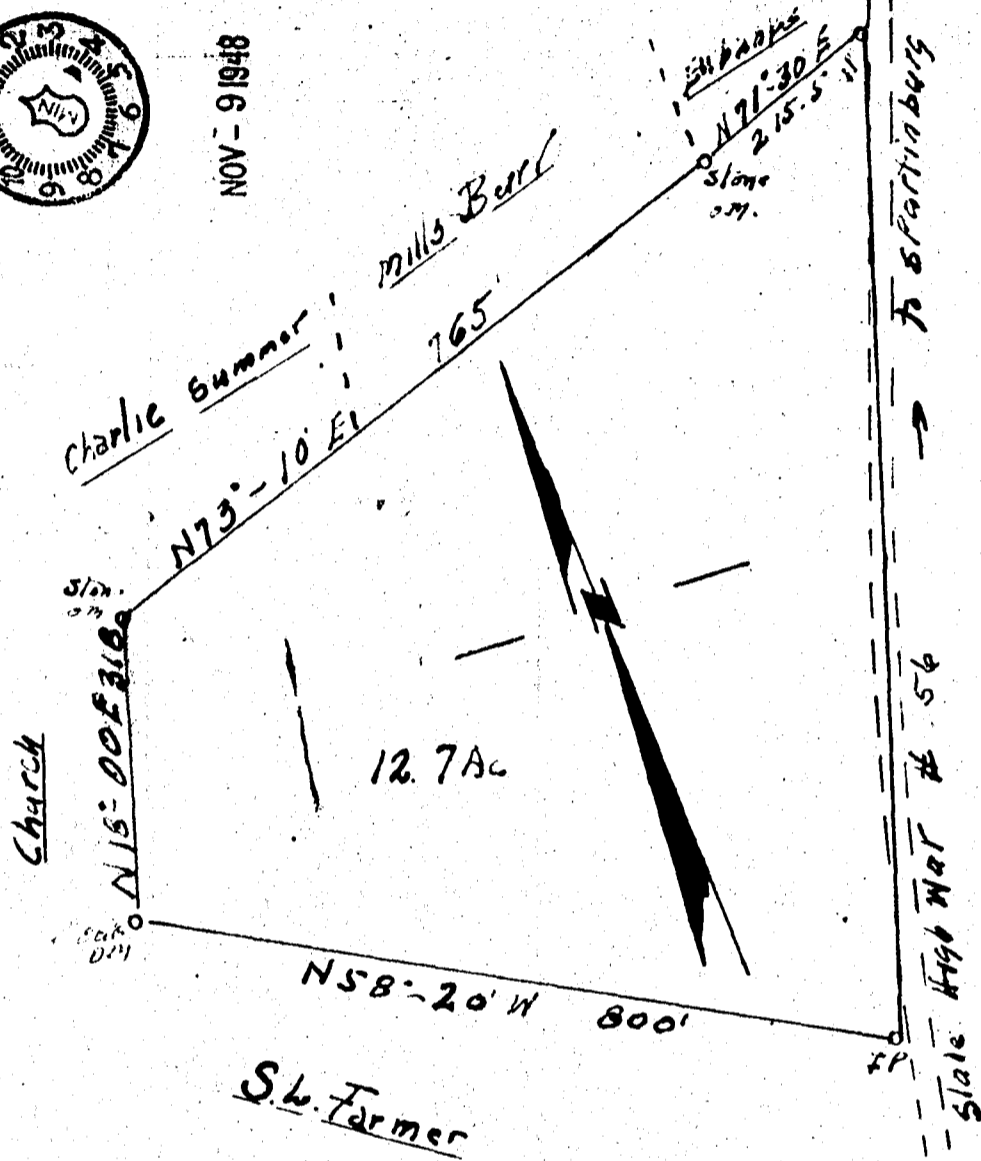

336

RECORDED

NOV - 9 1948

Plat of Property
of
Roy Farmer

located in Glin Spring township
Spartinburg County SC

Scale 1" = 200'

Date July, 17, 1948

By Thos H. Clark