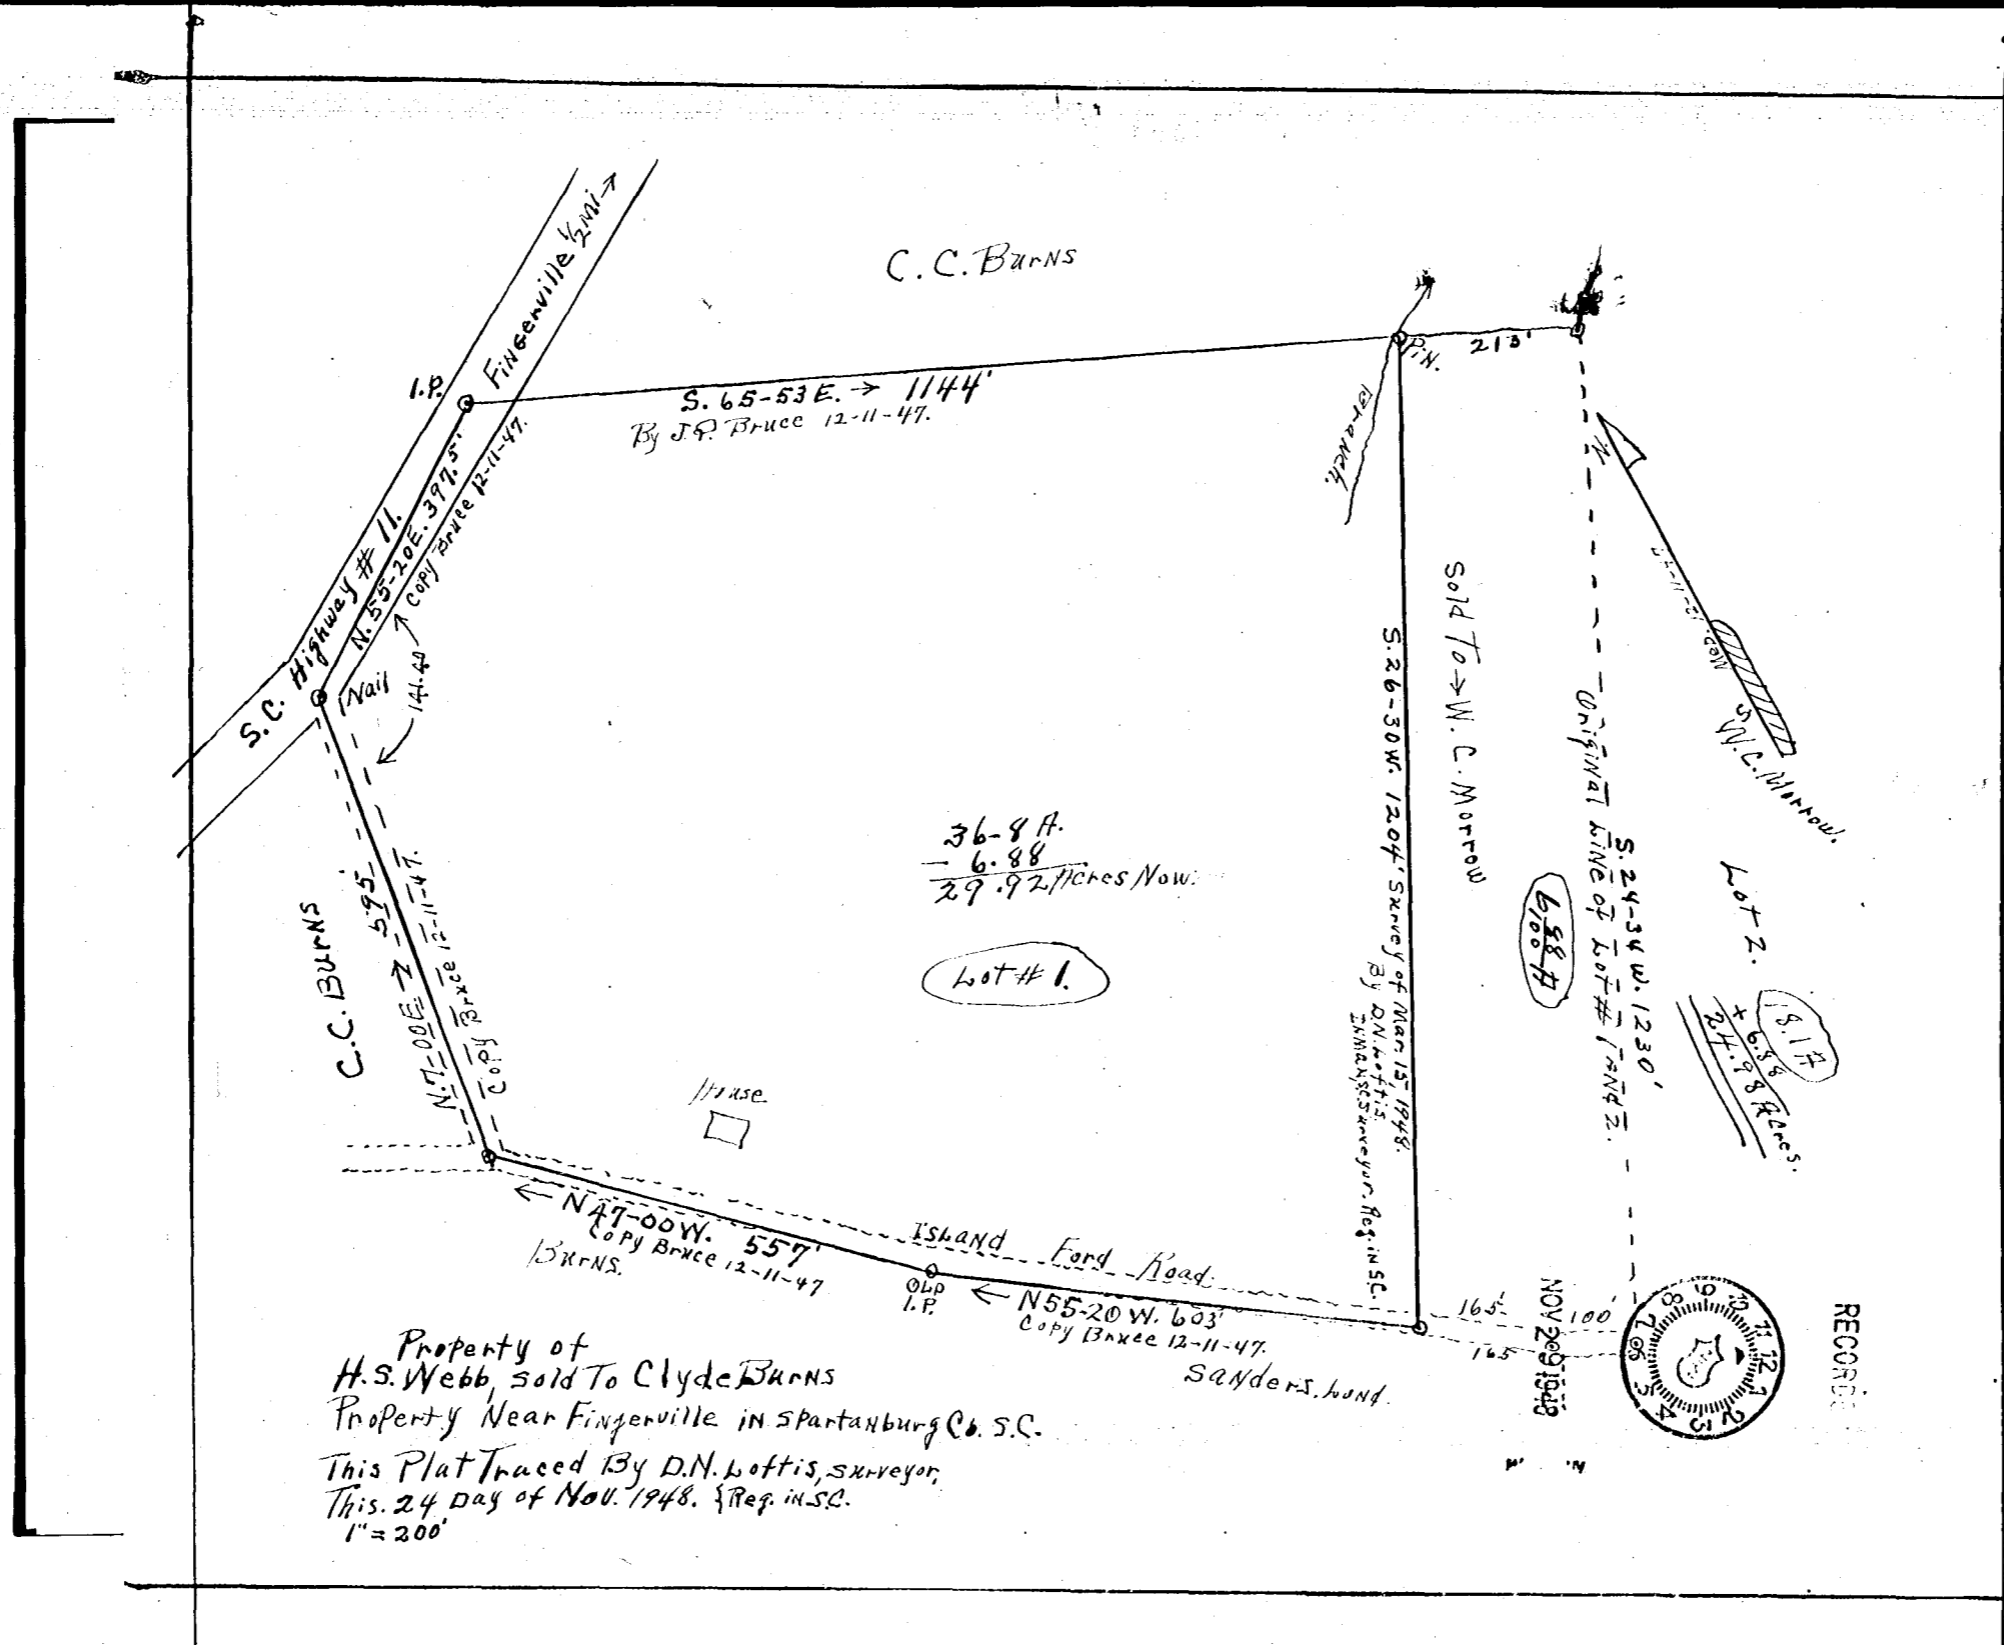

NOTE: THIS PLAT REDUCED 15%.

Property of  
 H.S. Webb, sold To Clyde Burns  
 Property Near Fingerville in Spartanburg Co. S.C.  
 This Plat Traced By D.N. Lottis, Surveyor,  
 This 24 Day of Nov. 1948. Reg. in S.C.  
 1" = 200'