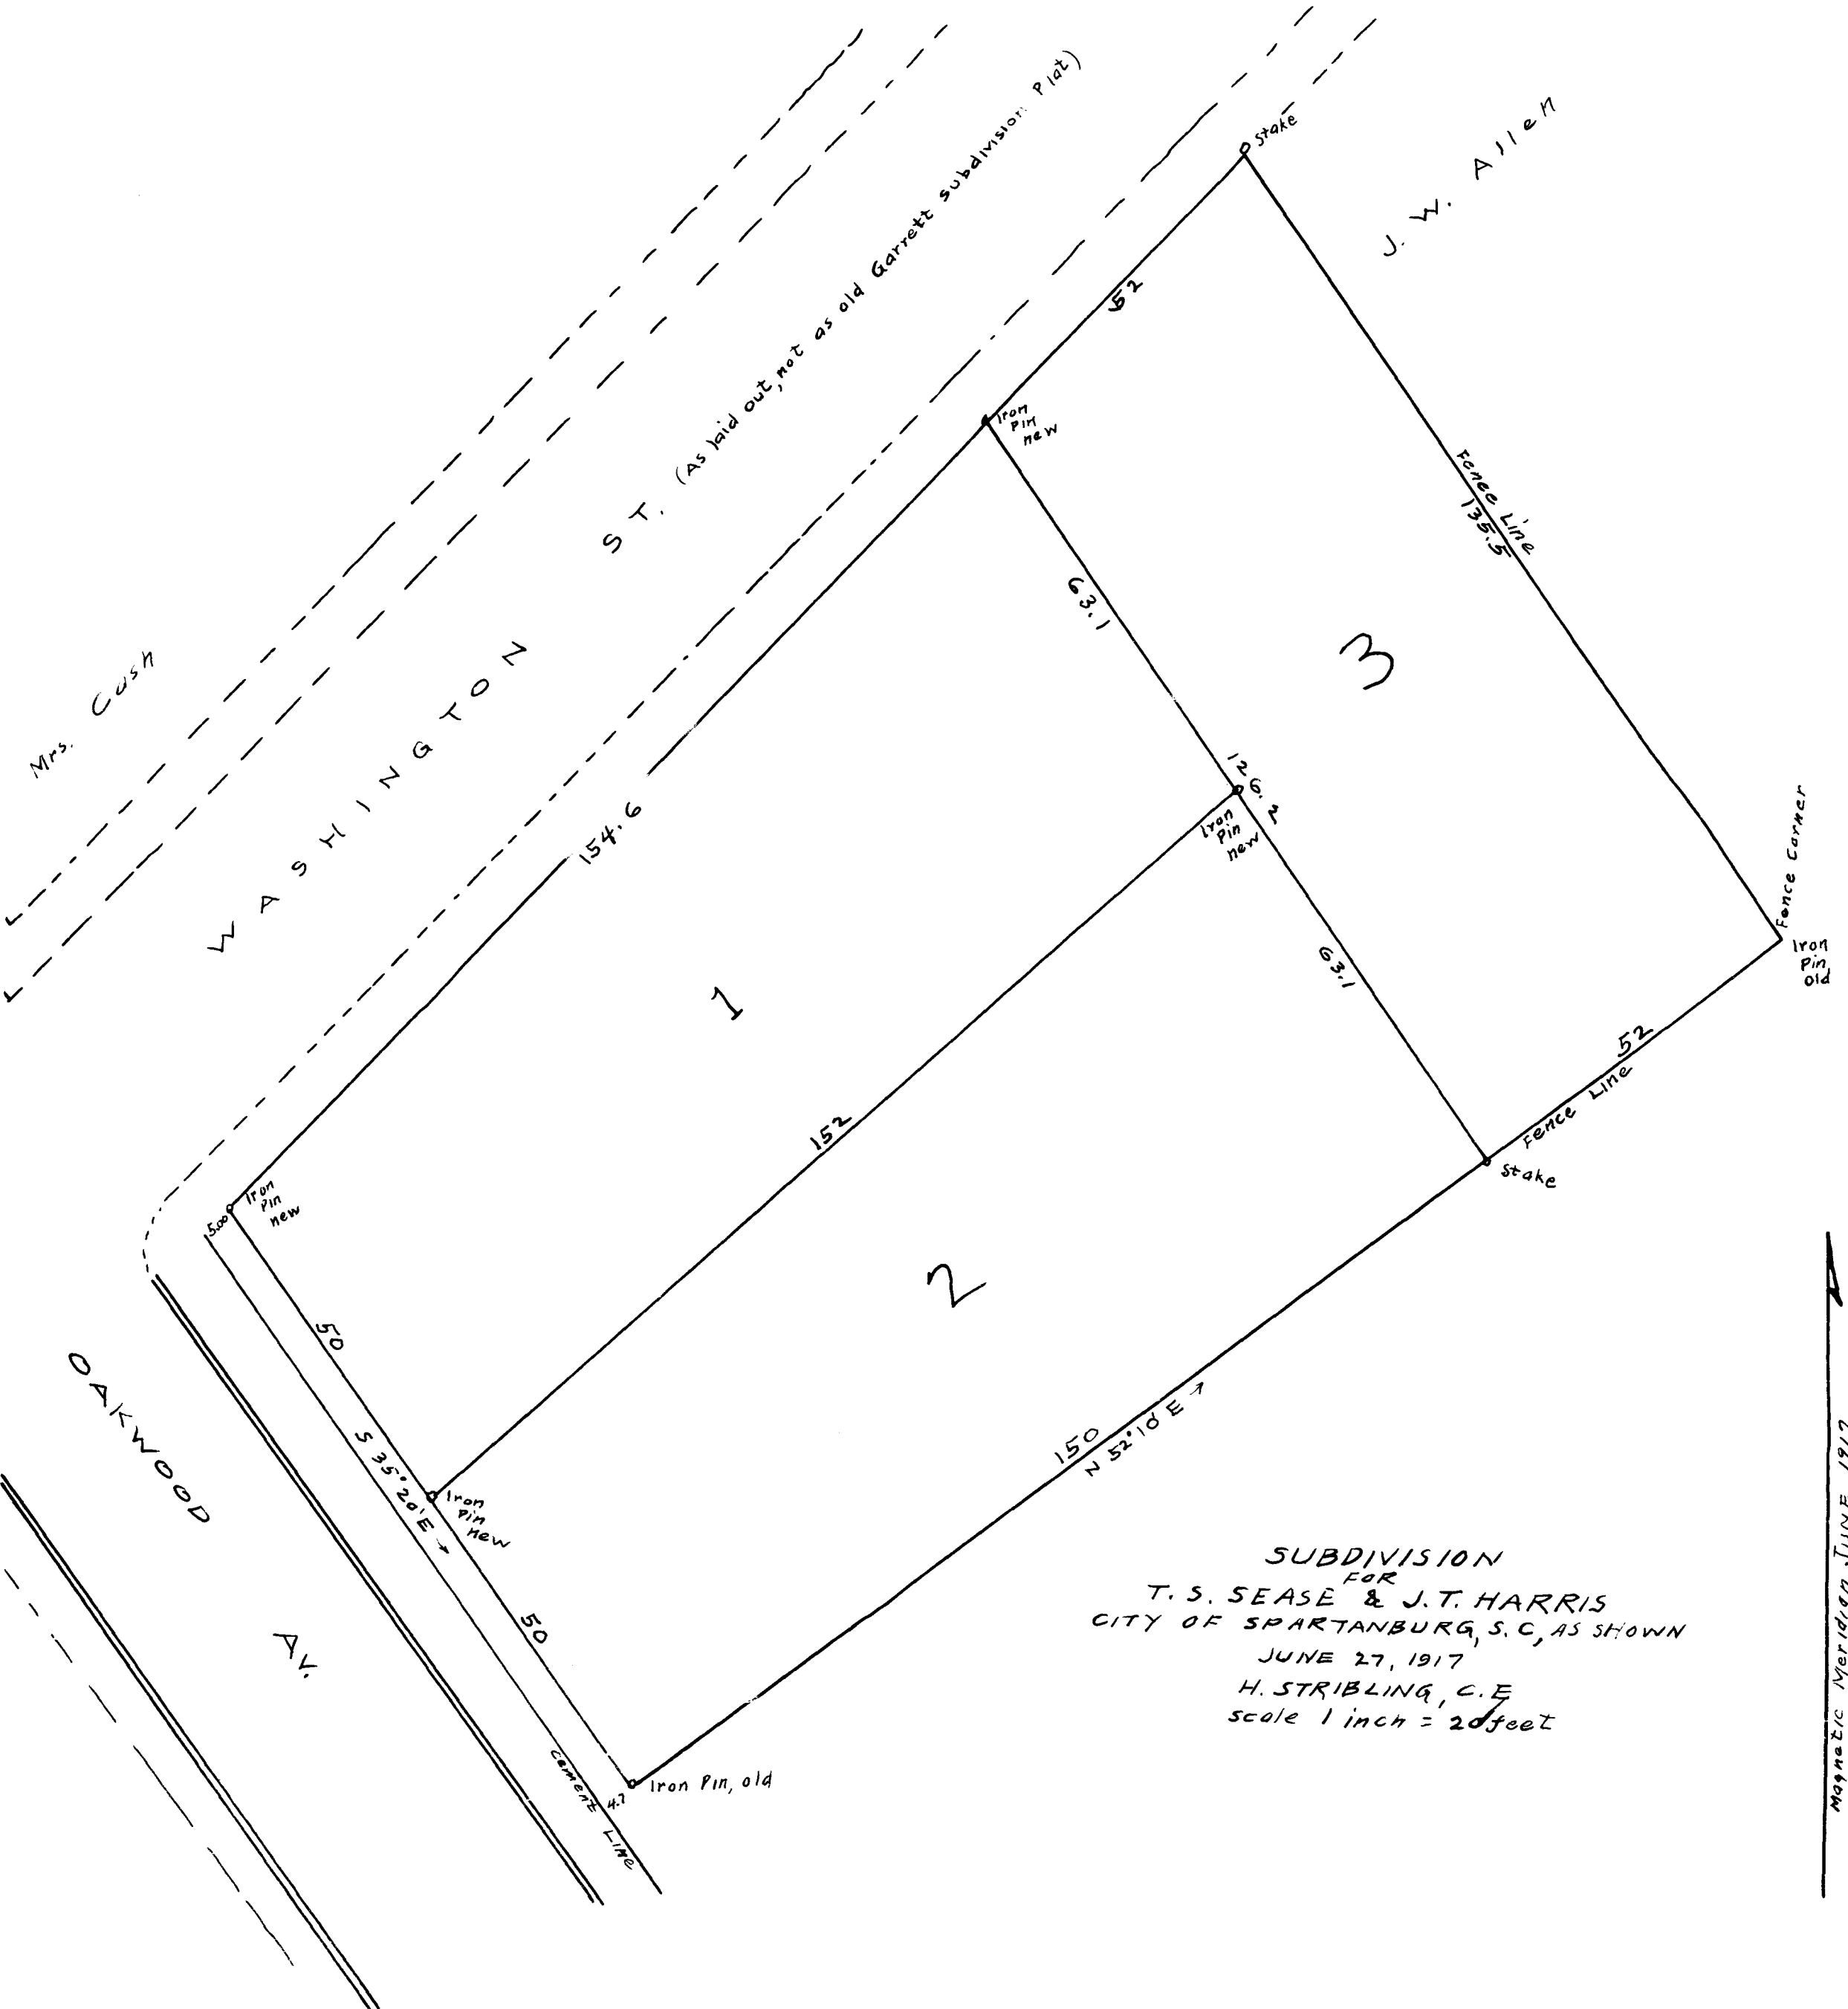

EX PARTE
T. S. SEASE & J. T. HARRIS

SUBDIVISION
 FOR
 T. S. SEASE & J. T. HARRIS
 CITY OF SPARTANBURG, S. C., AS SHOWN
 JUNE 27, 1917
 H. STRIBLING, C. E.
 scale 1 inch = 20 feet

Magnetic Meridian JUNE 1917