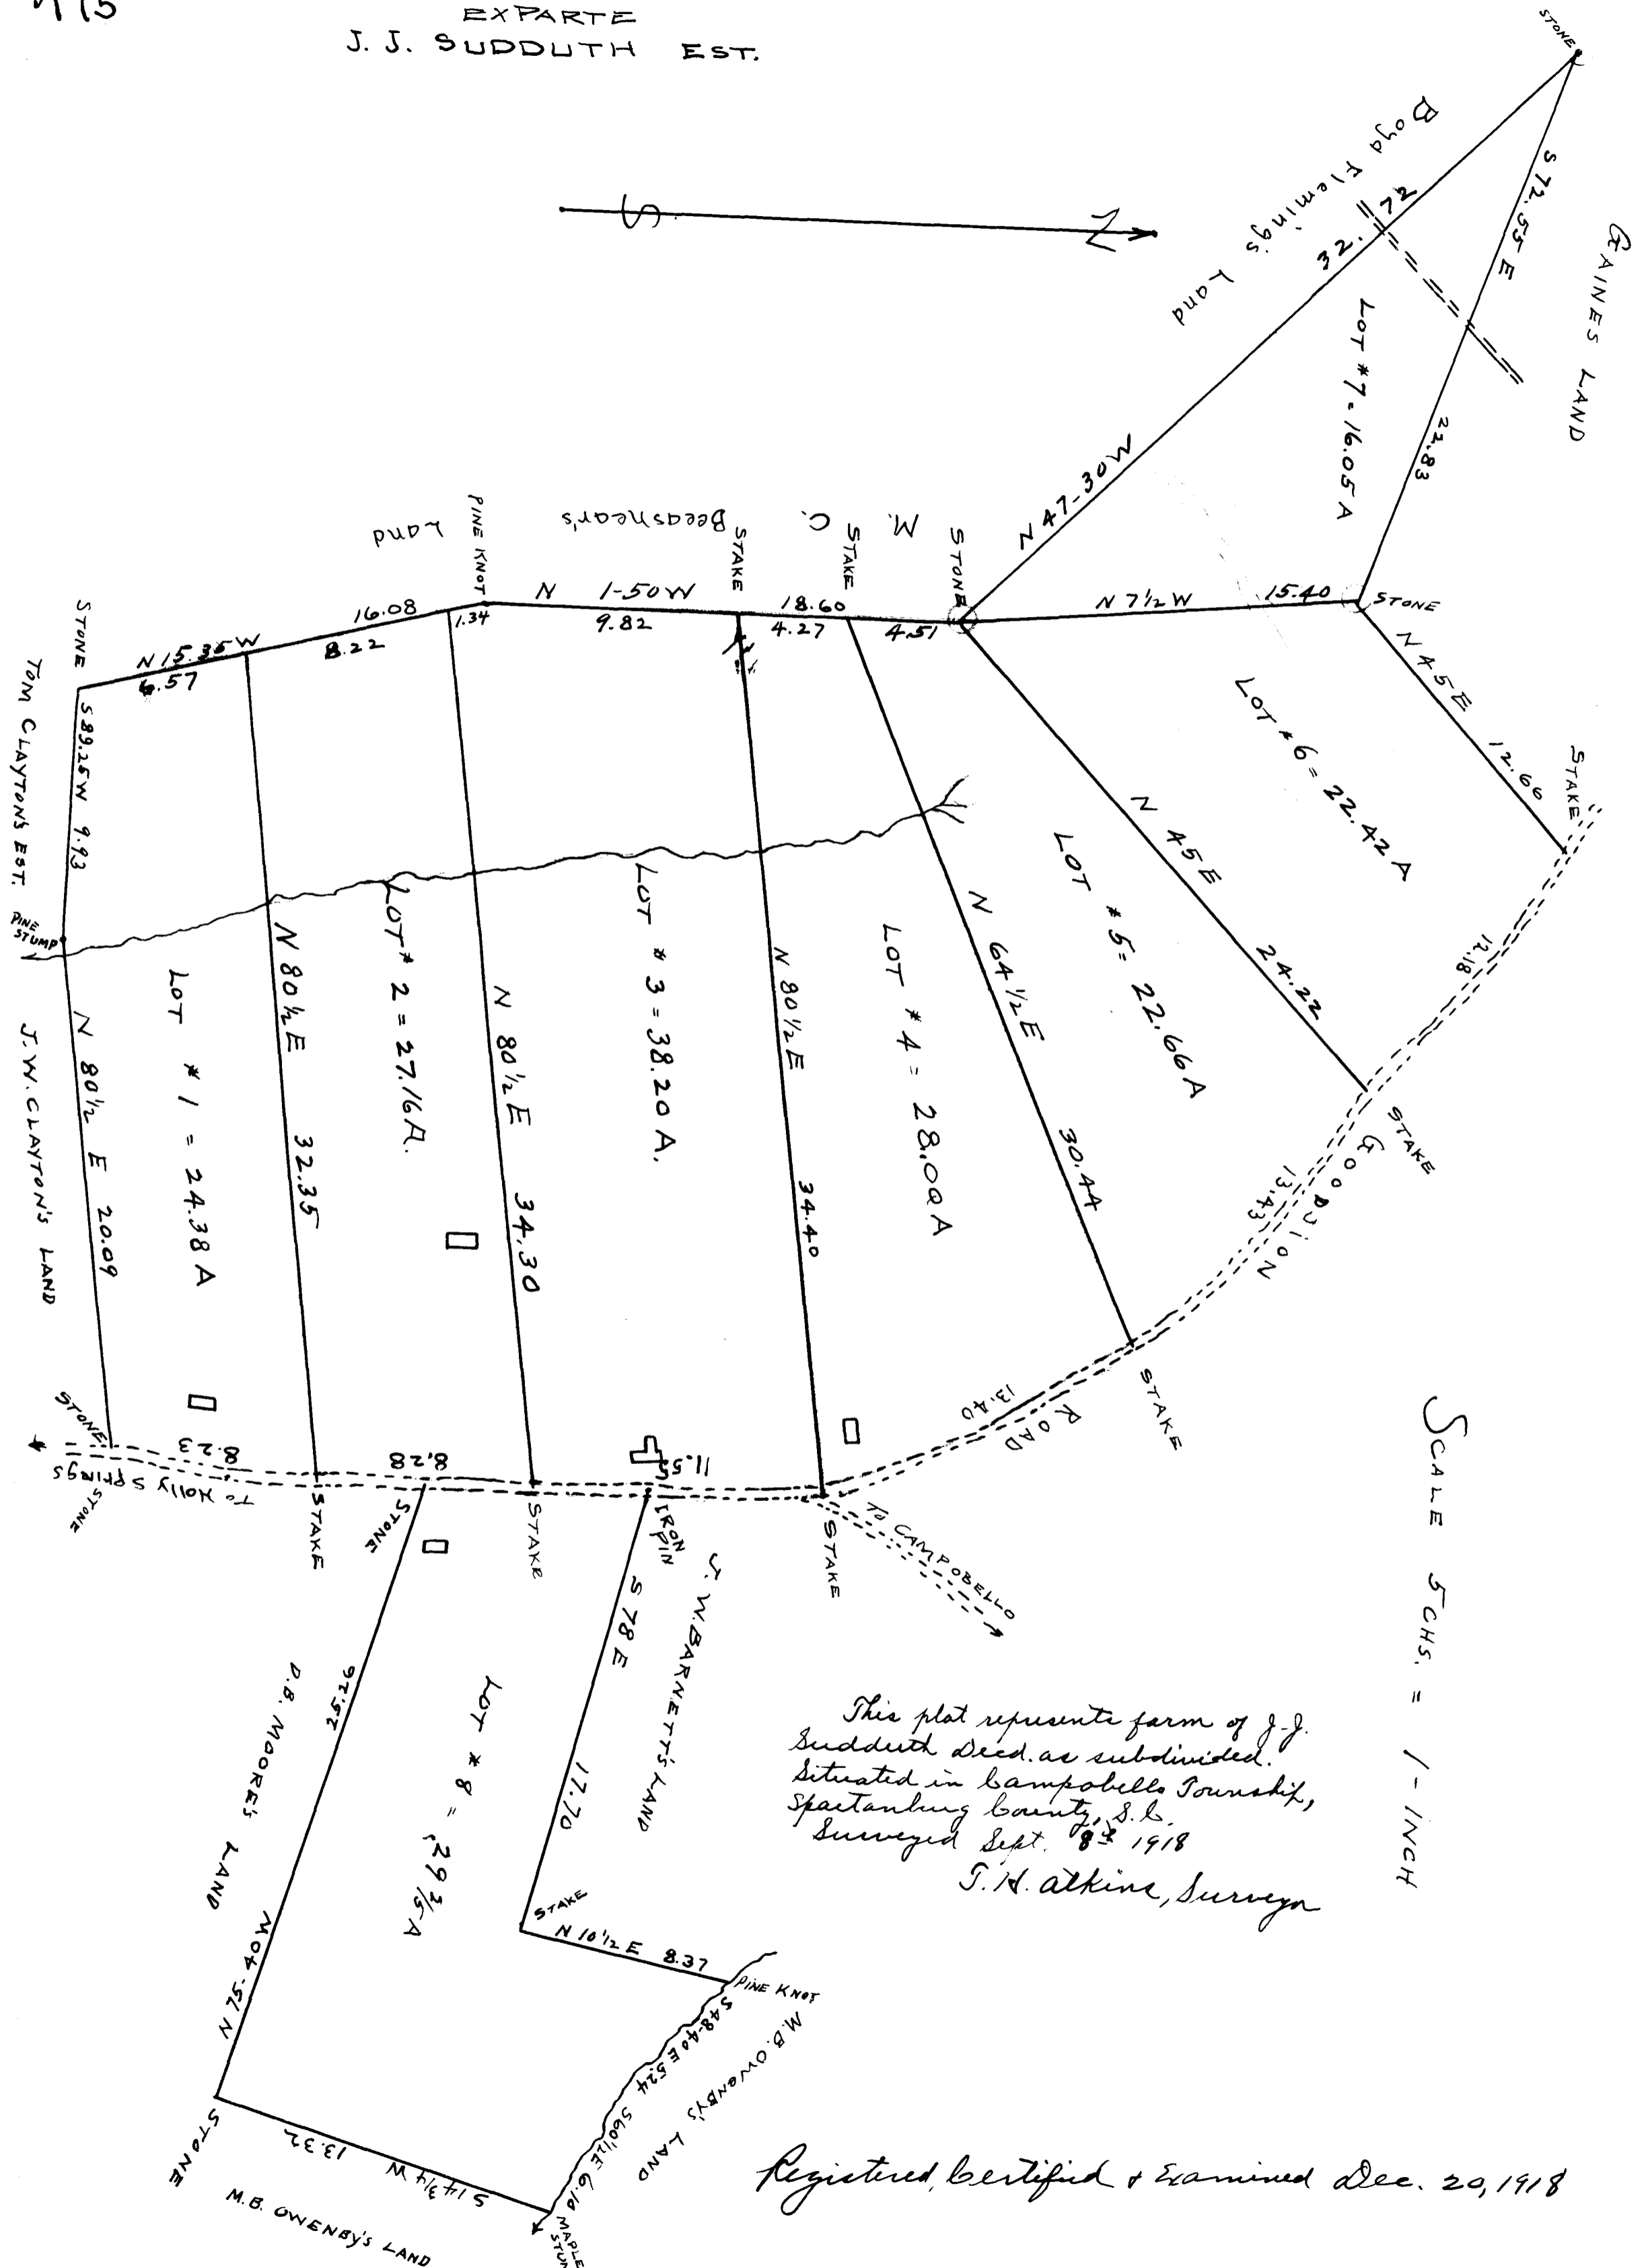

175

EX PARTE  
J. J. SUDDUTH EST.

SCALE 5 CHS. = 1 - INCH

This plat represents farm of J.J. Sudduth decd. as subdivided. Situated in Campobello Township, Spartanburg County, S.C. Surveyed Sept. 8 1918 J.H. Atkine, Surveyor