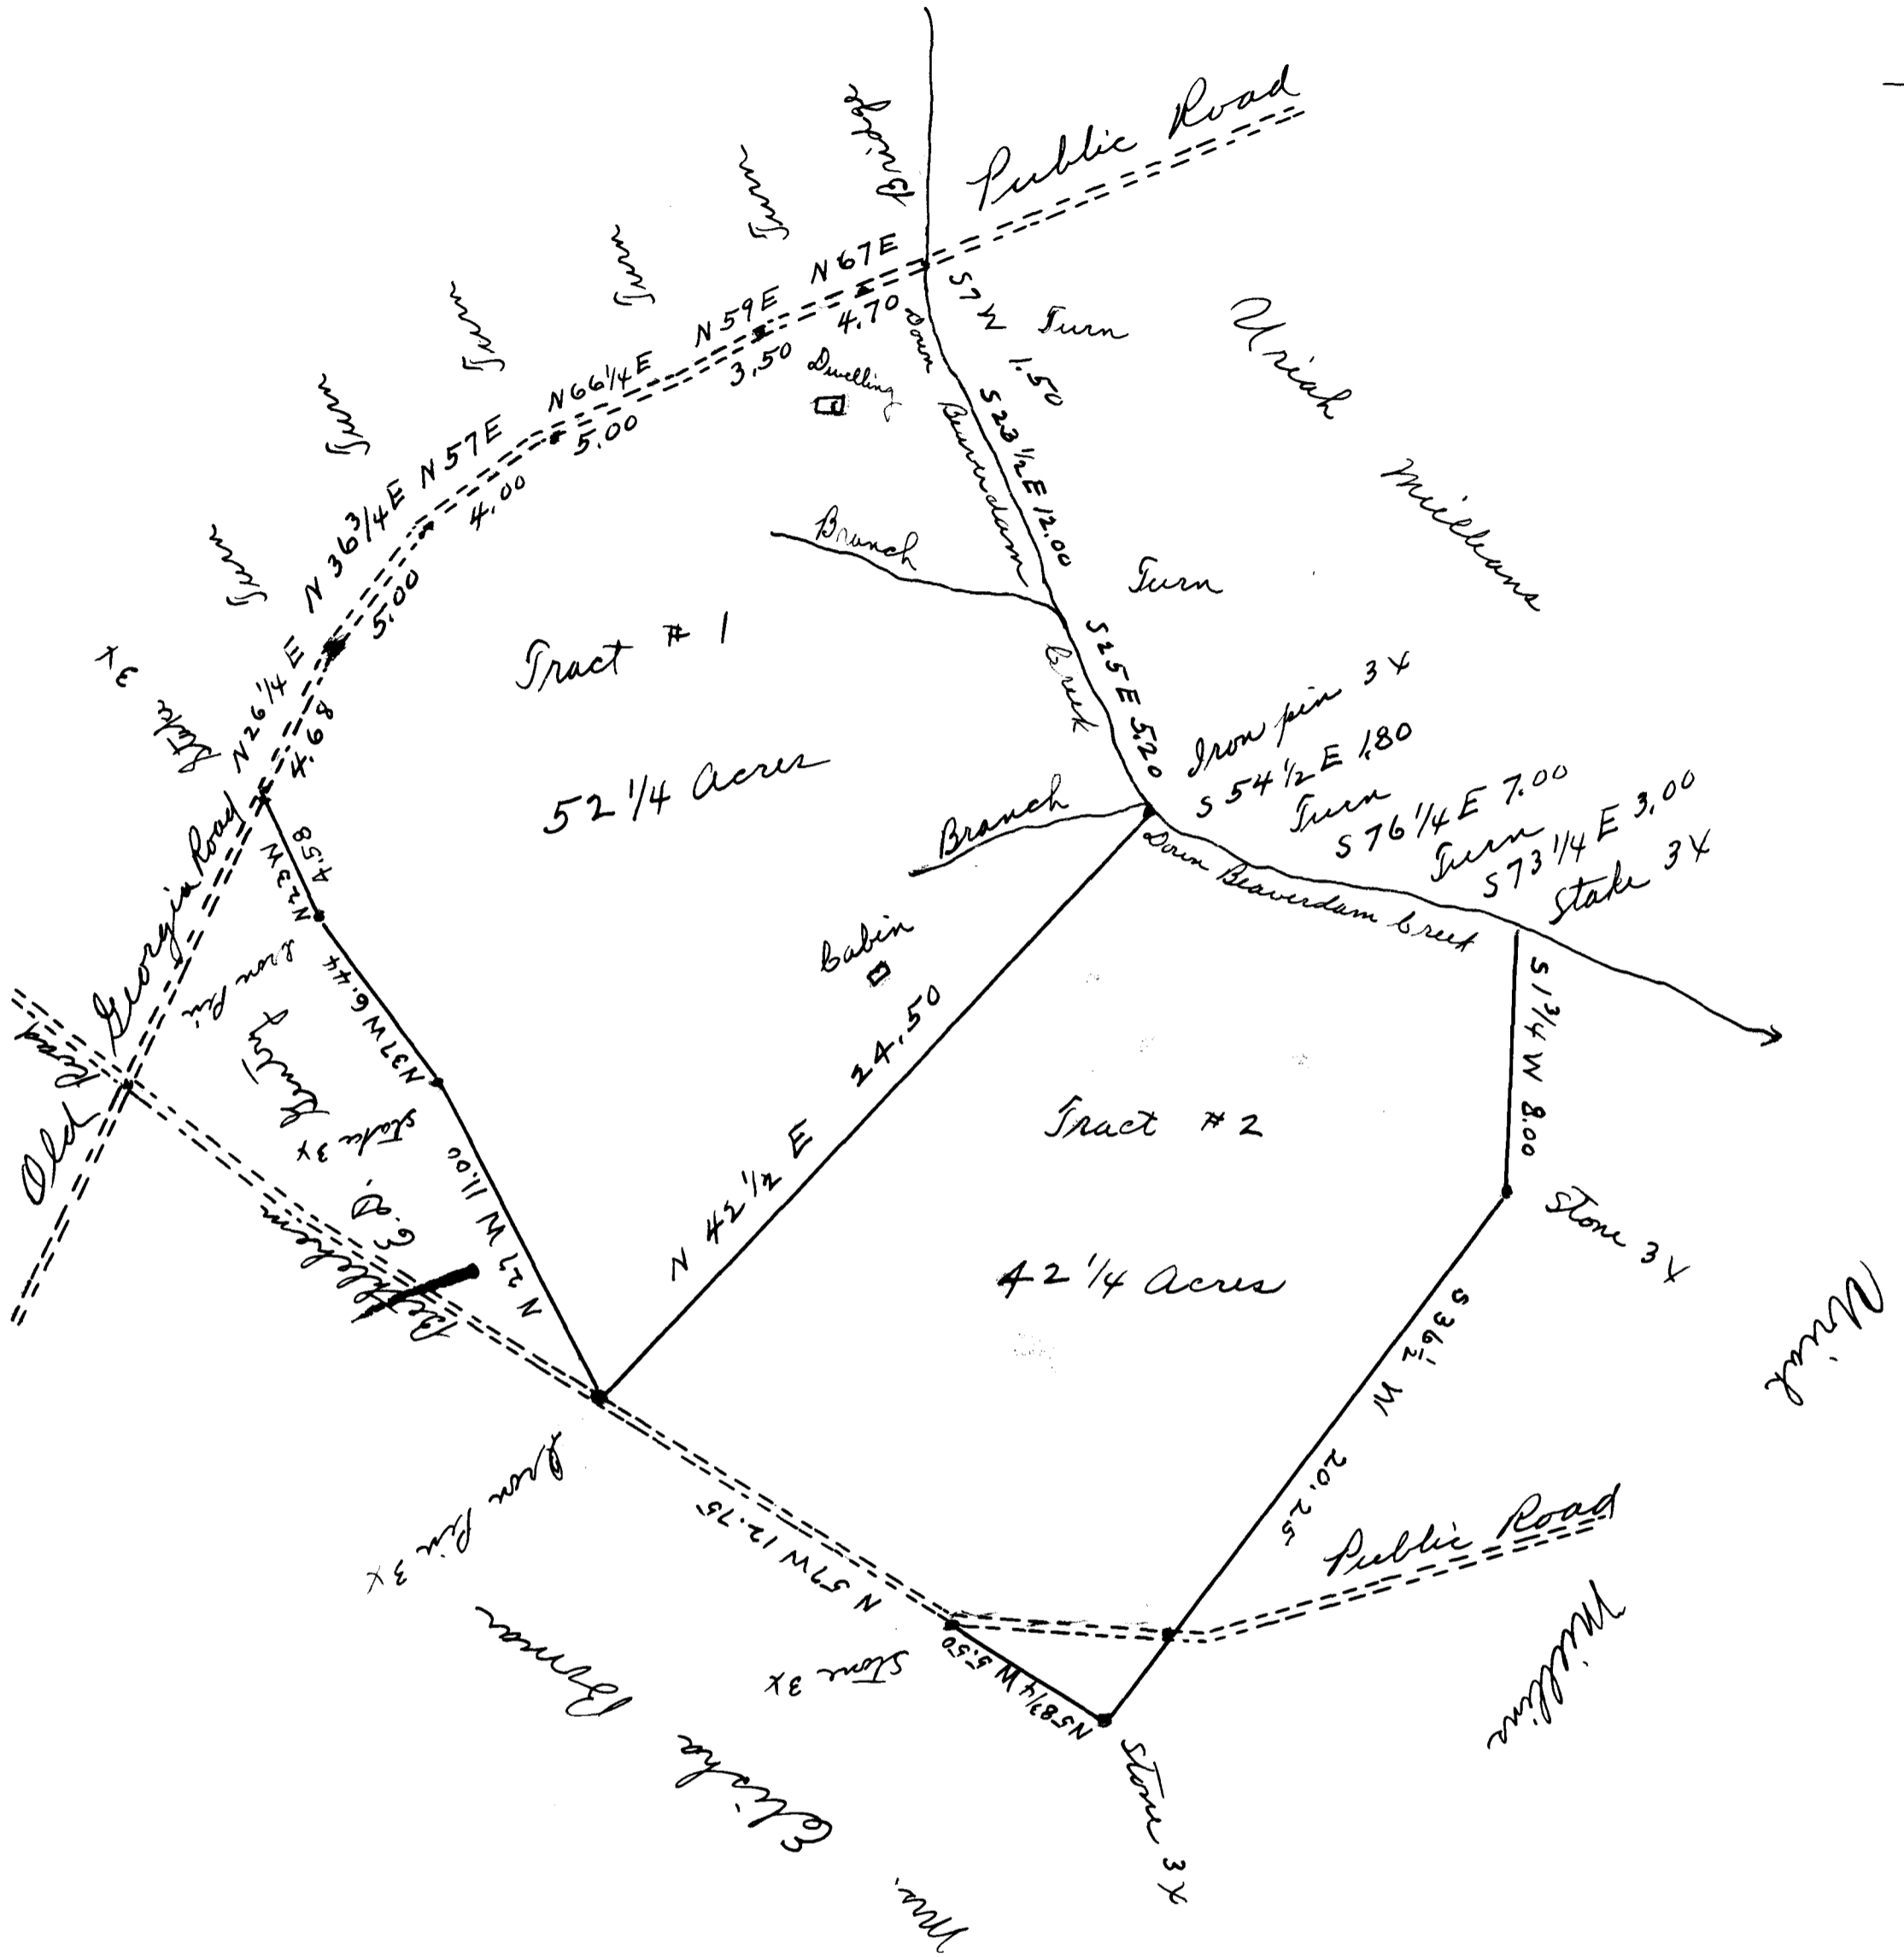

✓133

EX PARTE
ISHAM HURT

State of South Carolina
County of Spartanburg

At the request of S. T. Lanham, Master of Spartanburg County
I have surveyed and subdivided a tract of land
Containing ninety four and one half (94 1/2) acres, more or less
known as the Isham Hurt place Tract # 1 containing
52 1/4 acres, and Tract # 2, 42 1/4 acres.

Surveyed March 20, 1918

Registered, Certified + Examined March 29, 1918

S. G. Anderson, Surveyor