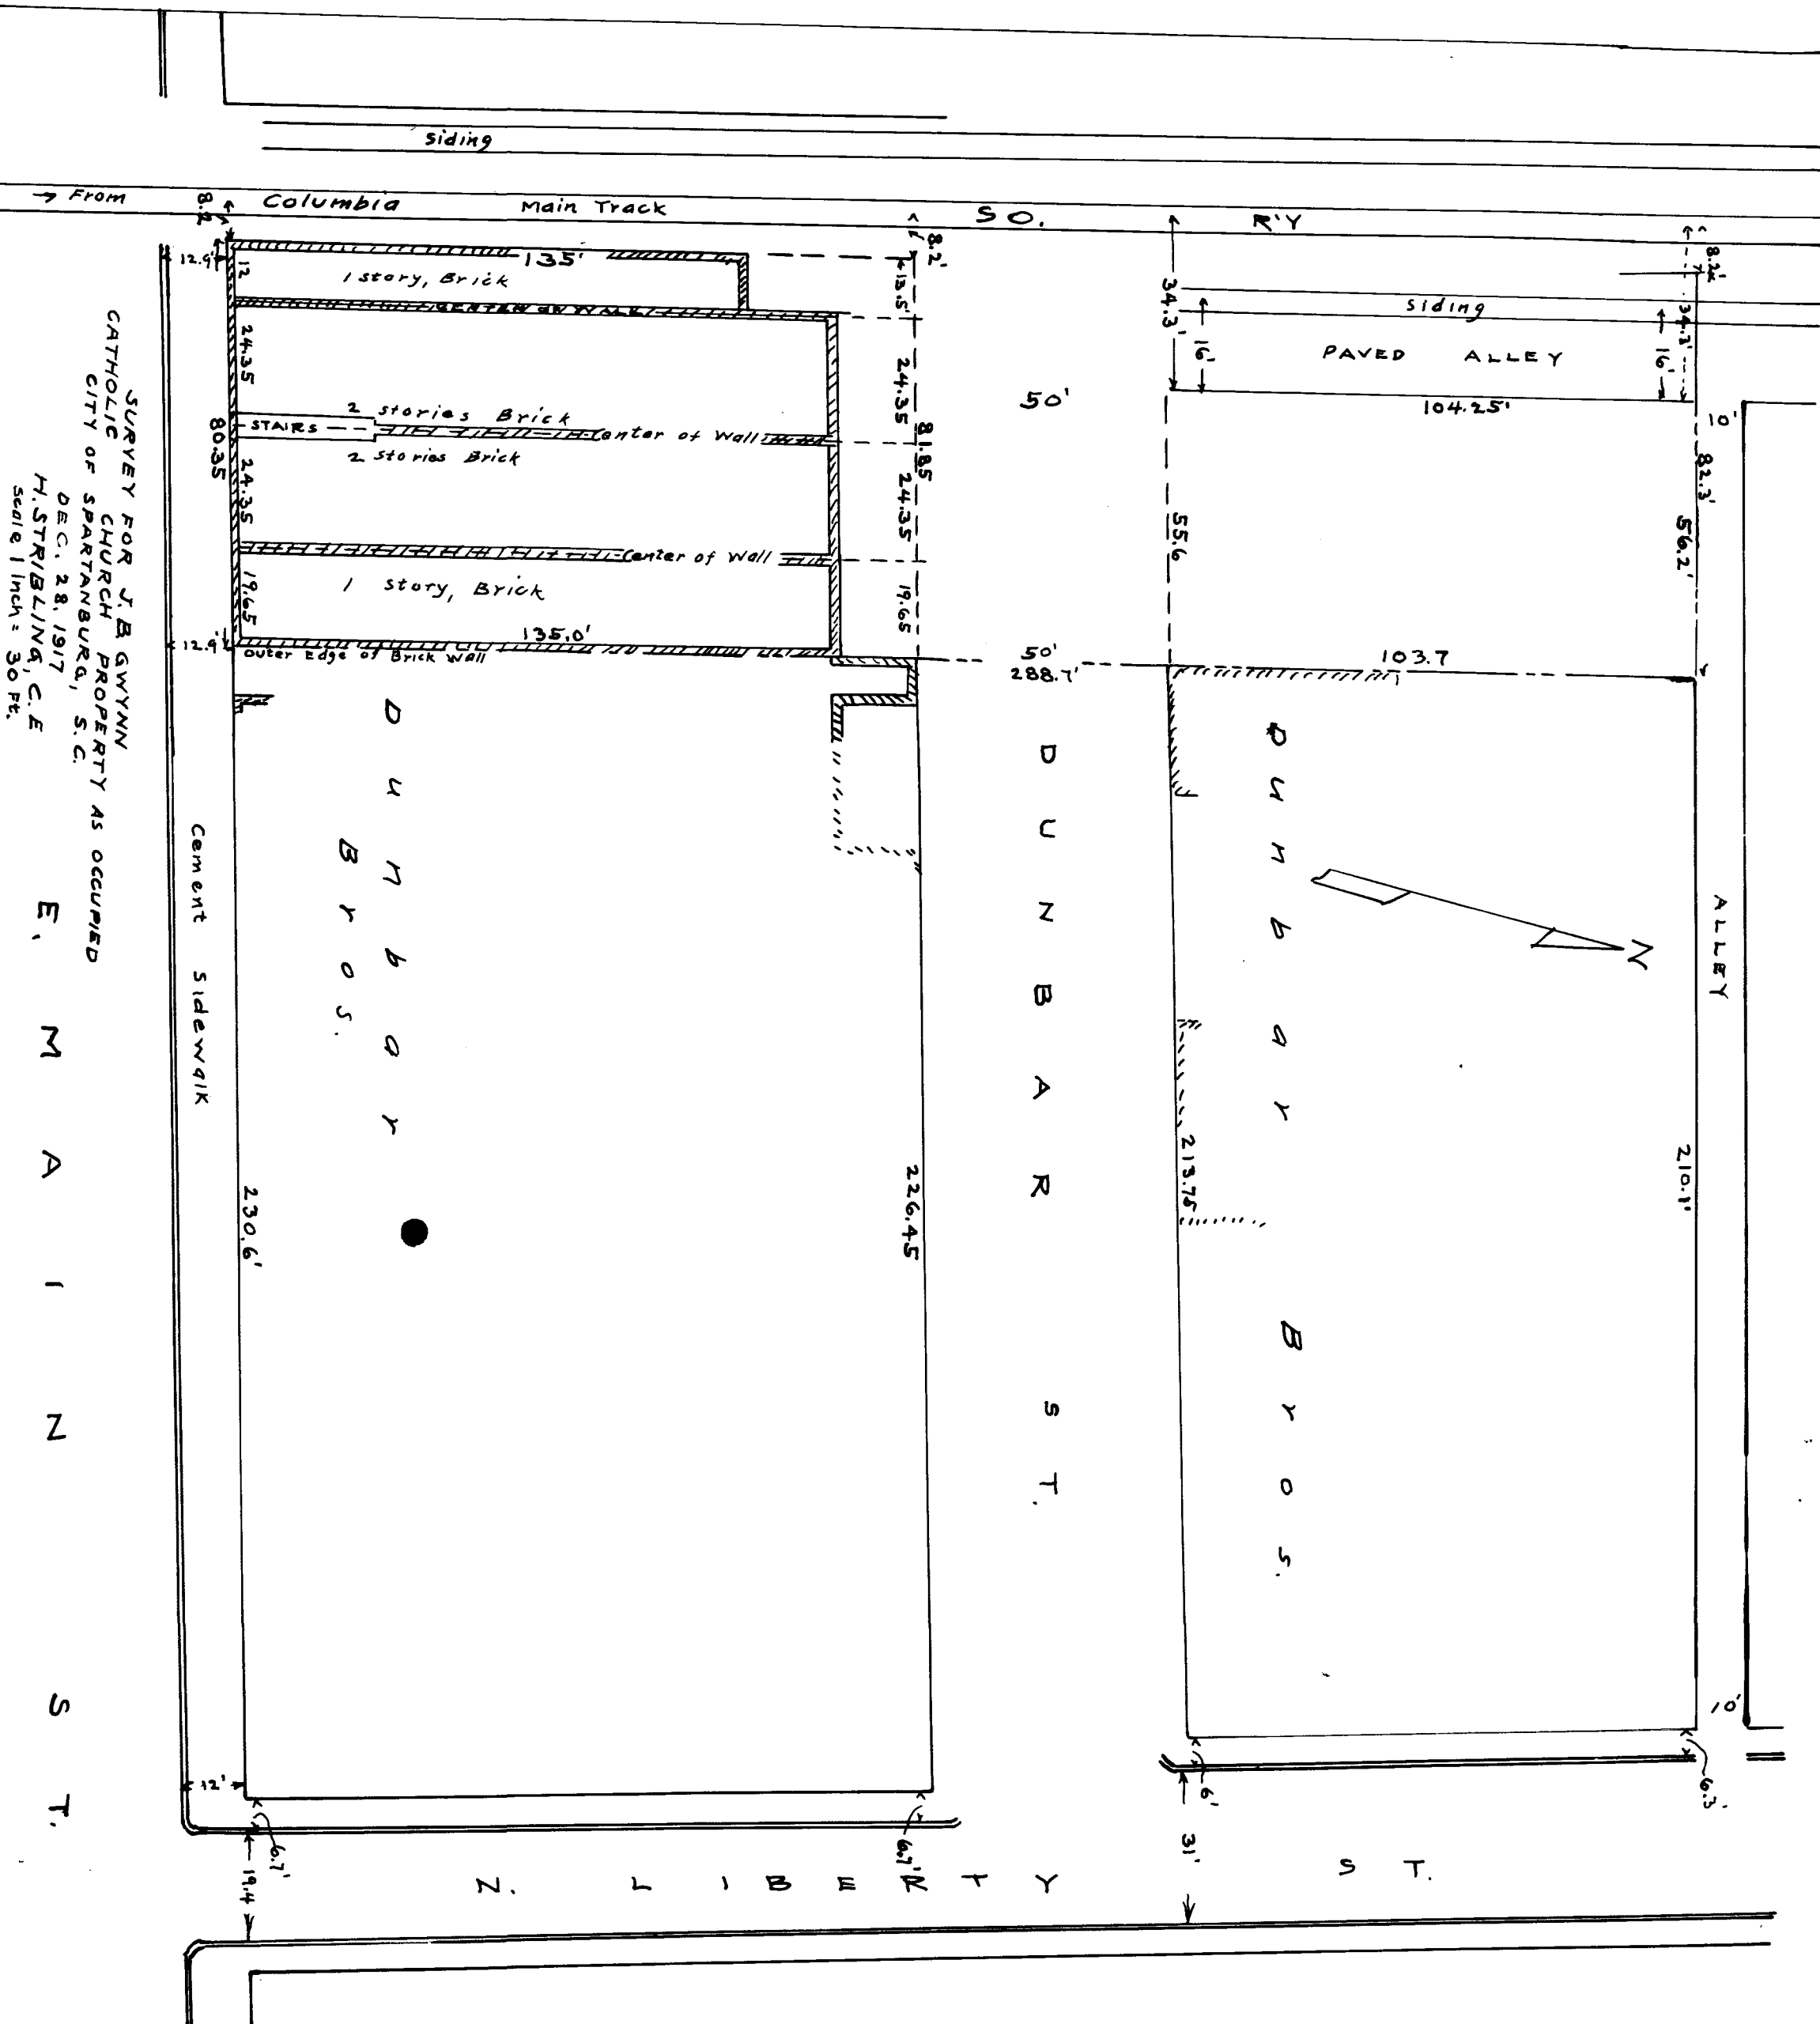

EX PARTE  
J. B. GWYNN

SURVEY FOR J. B. GWYNN  
 CATHOLIC CHURCH PROPERTY AS OCCUPIED  
 CITY OF SPARTANBURG, S. C.  
 DEC. 28, 1917  
 H. STRIBLING, C. E.  
 Scale 1 Inch = 30 Feet.

E. M. A. I. N. S. T.