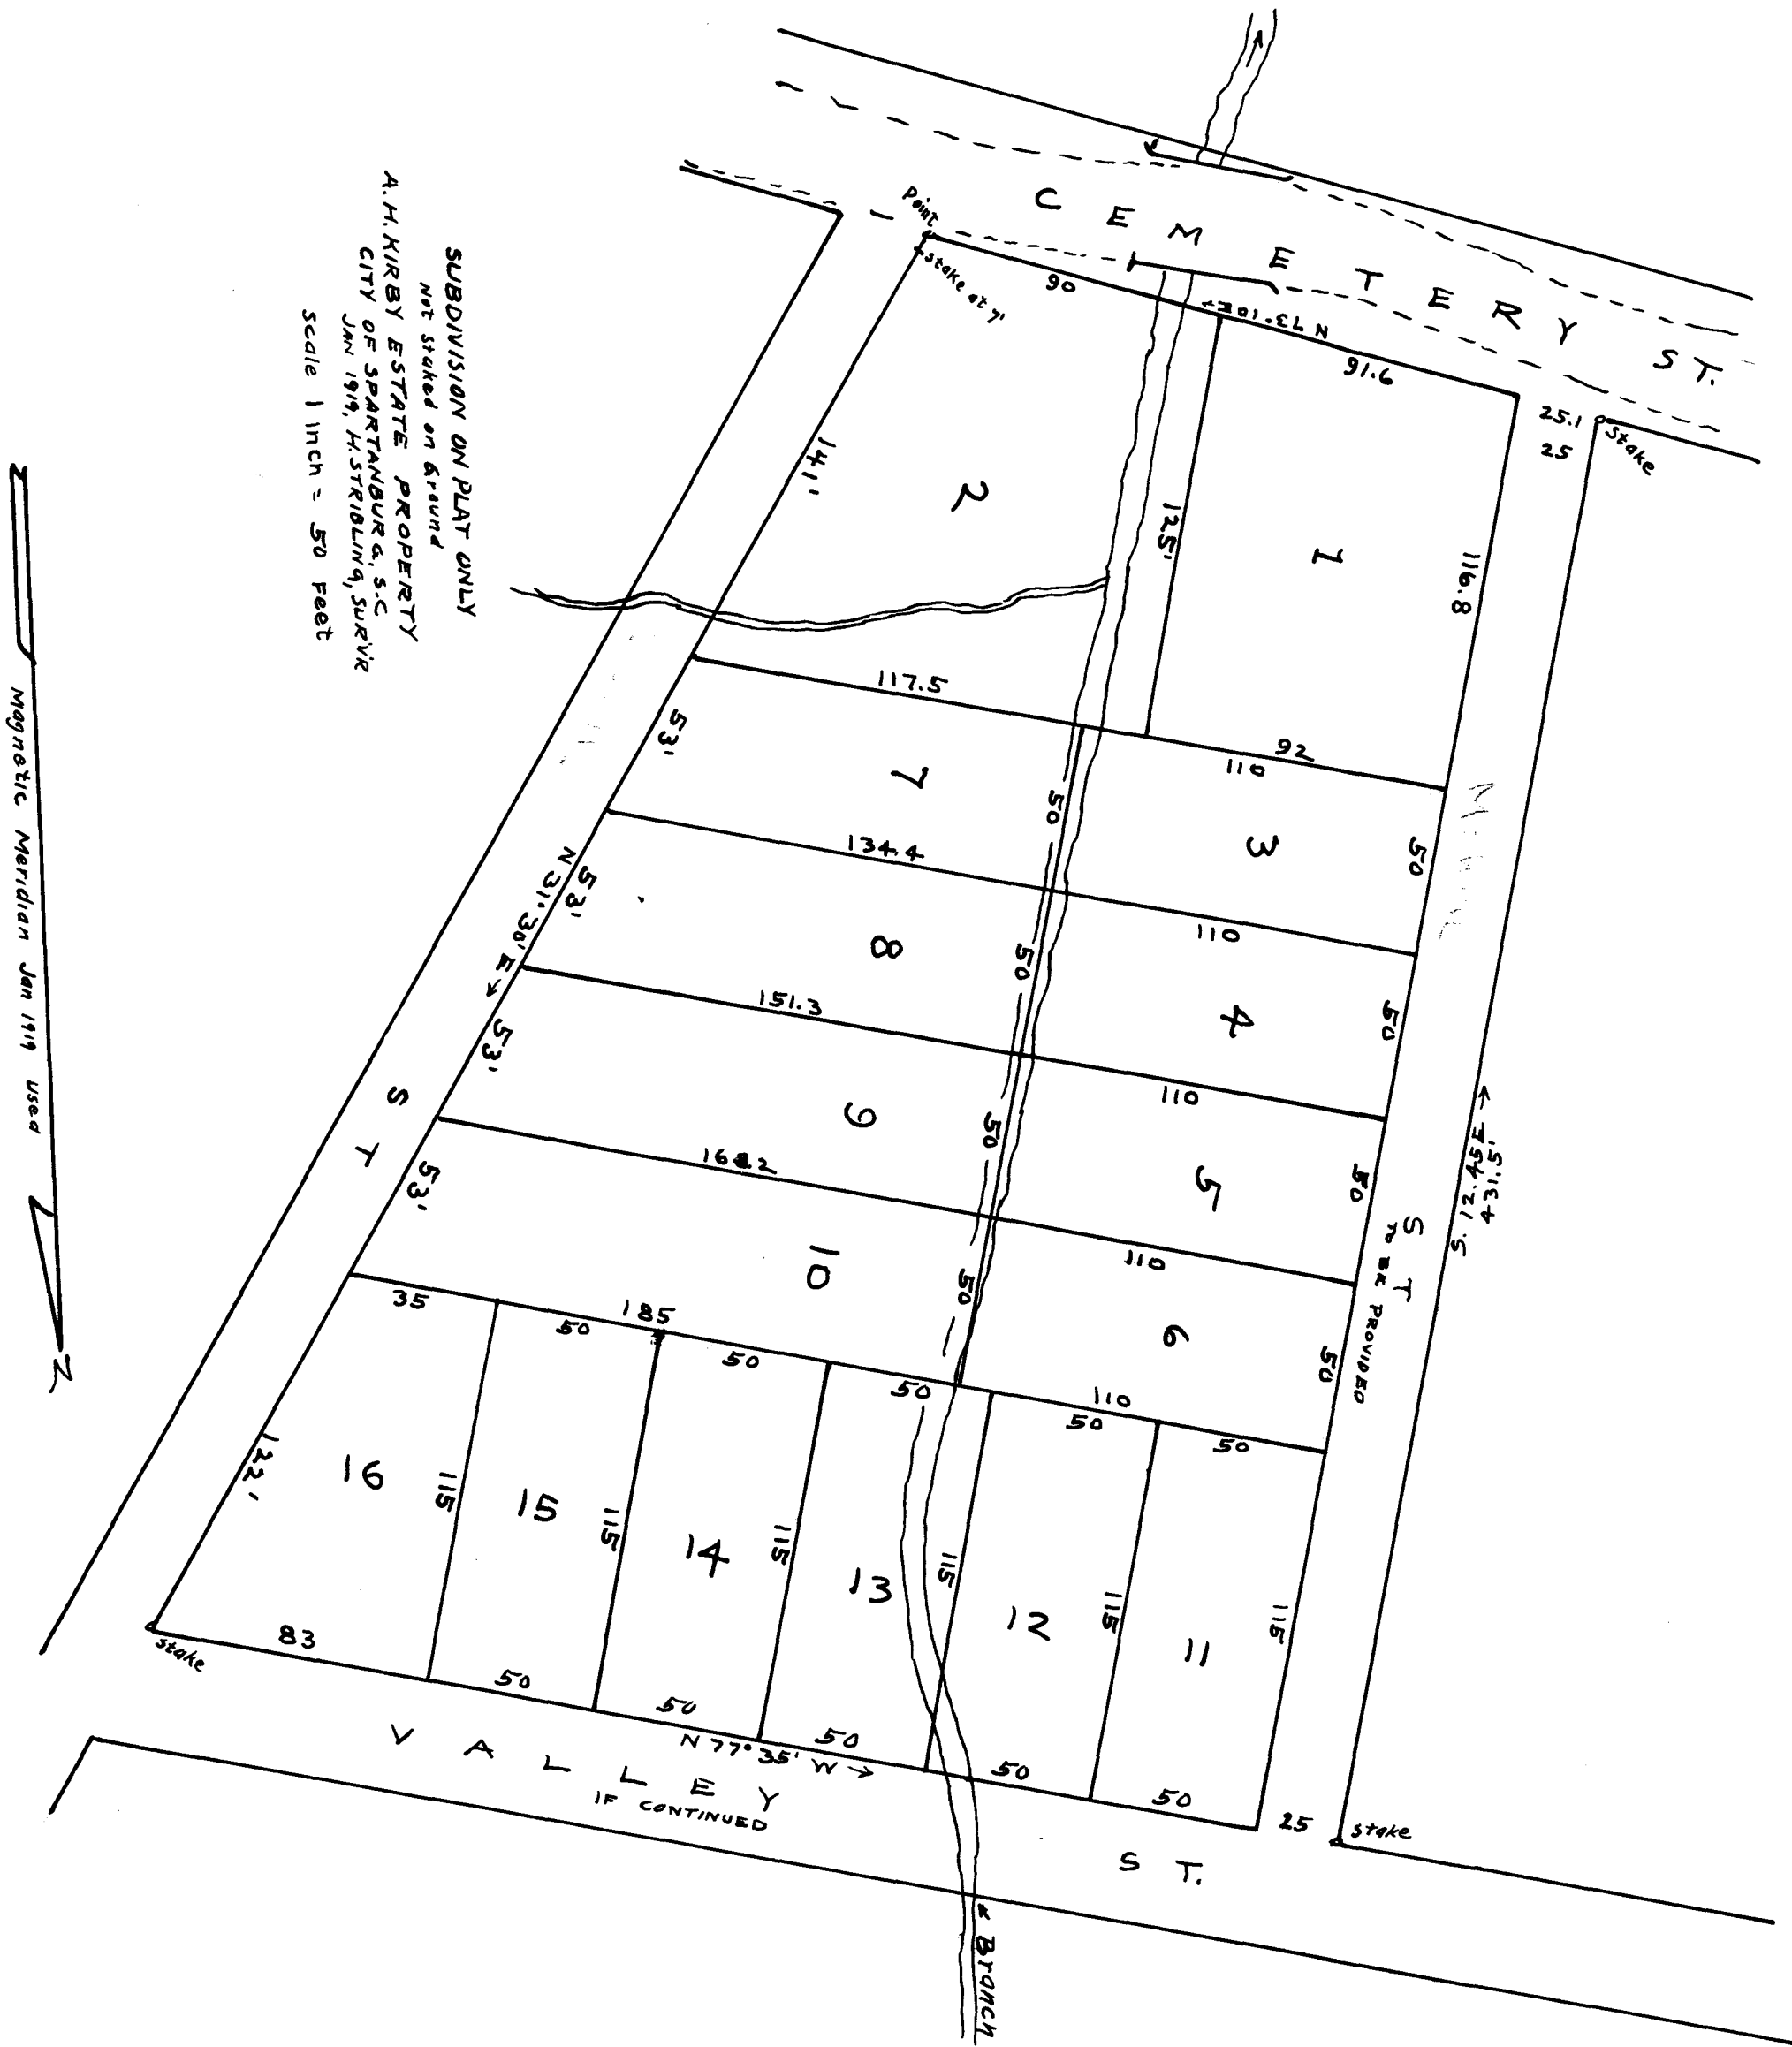

EX PARTE
A. H. KIRBY ESTATE

SUBDIVISION ON PLAT ONLY
Not staked on ground
A. H. KIRBY ESTATE PROPERTY
CITY OF SPARTANBURG, S.C.
JAN 1919, H. STRIBLING, SURVIVOR
Scale 1 inch = 50 feet

Registered, certified & Examined Sep 25, 1919