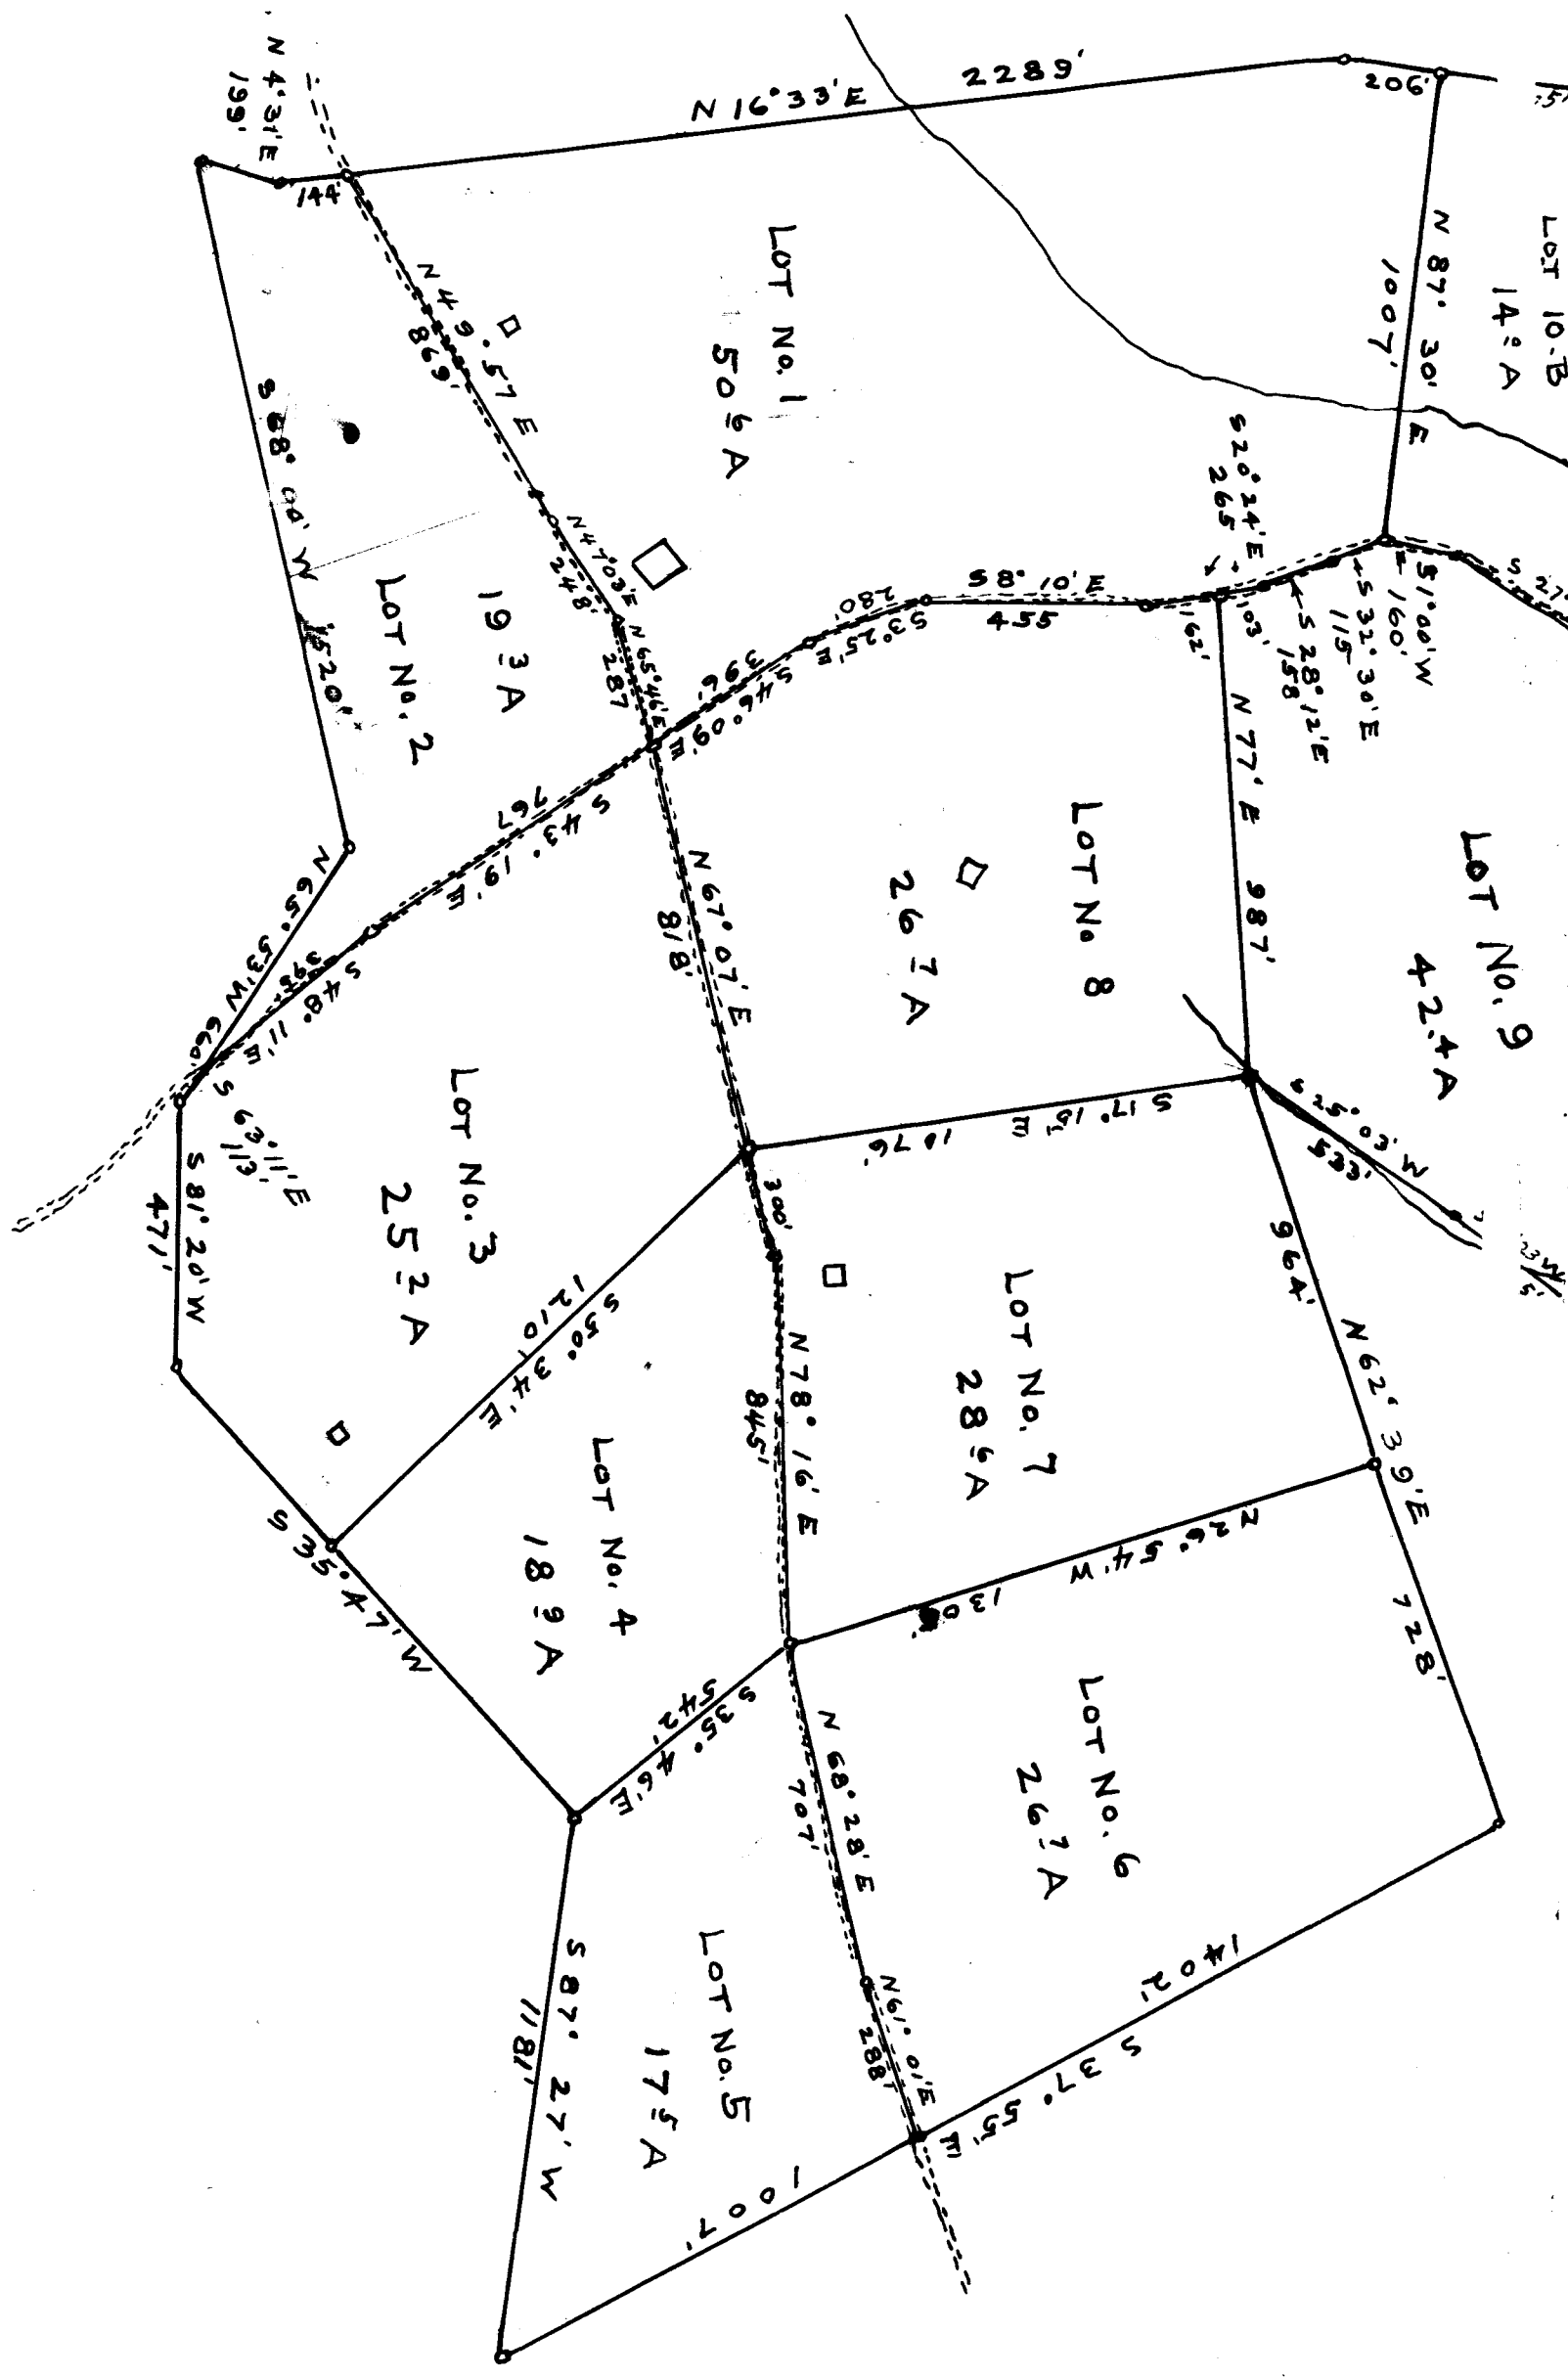

EX PARTE
JNO. J. CUDD & B. F. WILLIAMS

JONES FOSTER PLACE
NEAR
CHEROKEE SPRINGS
SPARTANBURG Co. S.C.
Property of
CUDD & WILLIAMS
Subdivided for
INTERSTATE LAND AUCTION Co
Spartanburg, S.C.
Scale 1" = 400'
Aug 1919
W.M. Willis Civ. Engr
Spartanburg, S.C.