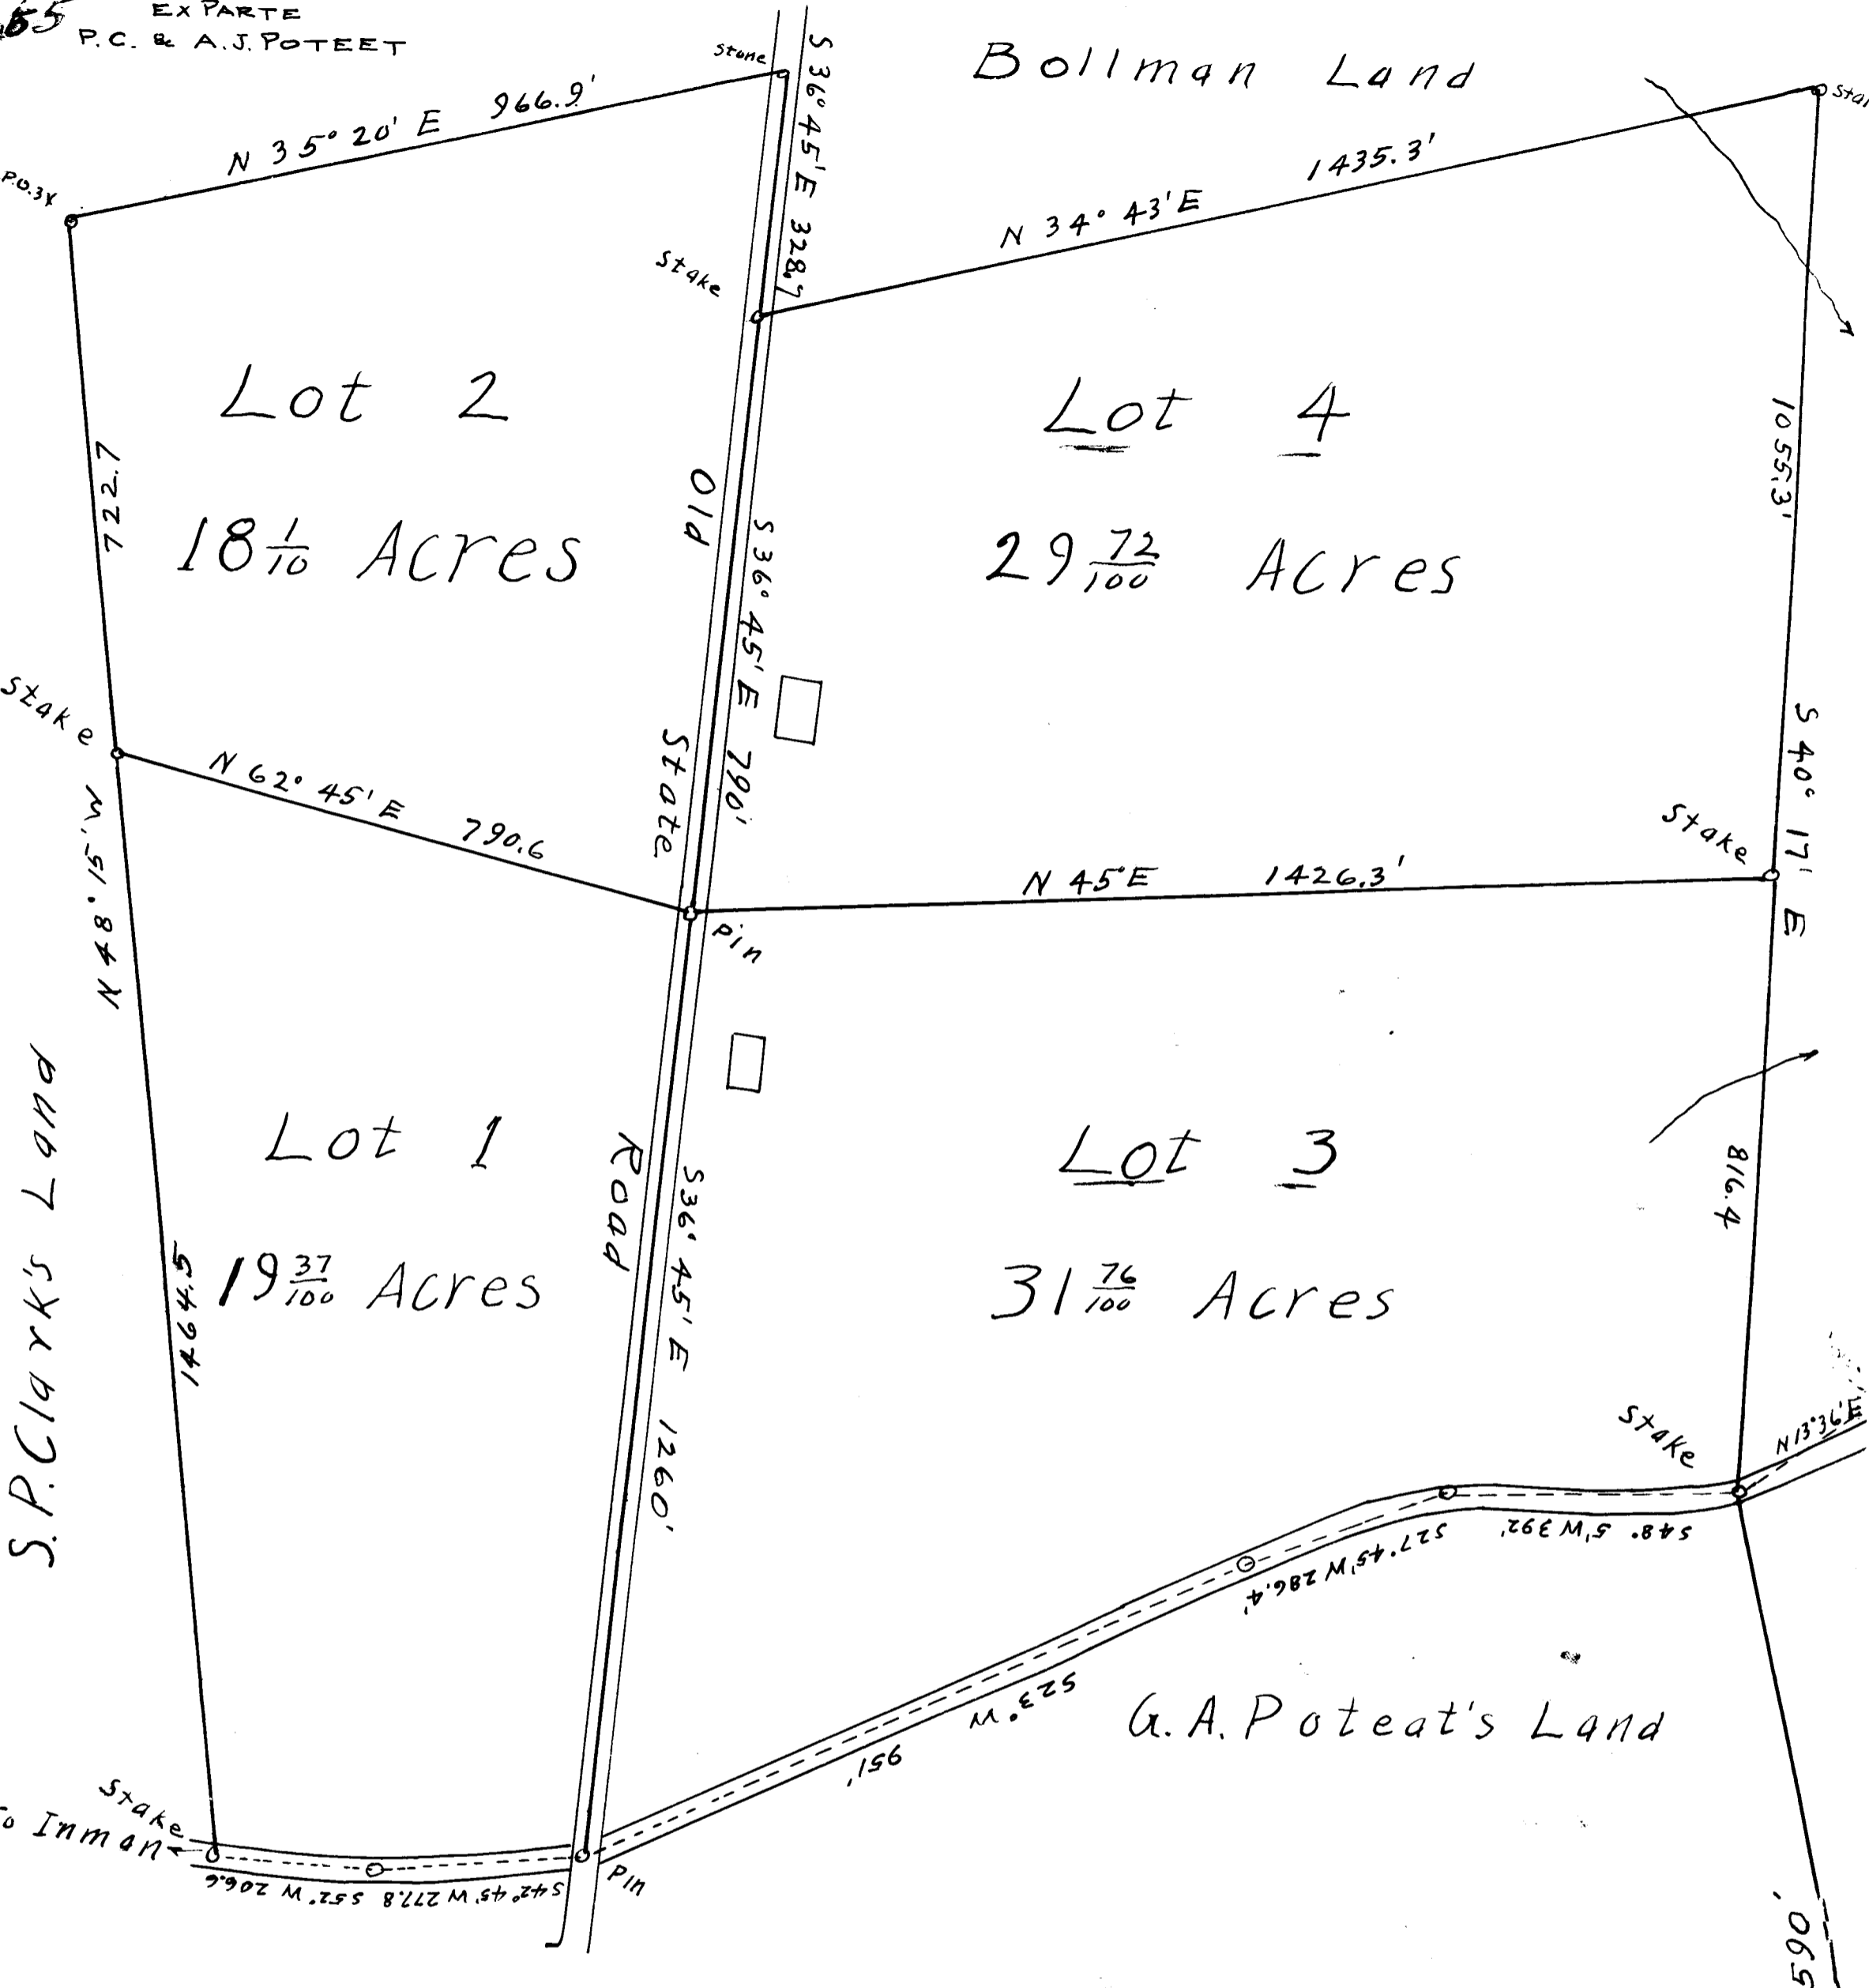

65 EX PARTE
P.C. & A.J. POTEAT

Bollman Land

PLAT OF LAND

BELONGING TO

P.C. AND J.A. POTEAT

PART OF THE

BOLLMAN LANDS

ON THE

NEW PROSPECT ROAD NEAR INMAN, S.C.

CONTAINING 164 ¹⁵/₁₀₀ ACRES.

SURVEYED NOV. 4, 1919

J.H. ATKINS, SURVEYOR

SCALE - 1" = 200'

NOV. 10, 1919

Lot 5

65 ²/₁₀ Acres

Lot No 13
in
Subdivision of Bollman Lands

Registered, Certified + Examined Nov. 18, 1919