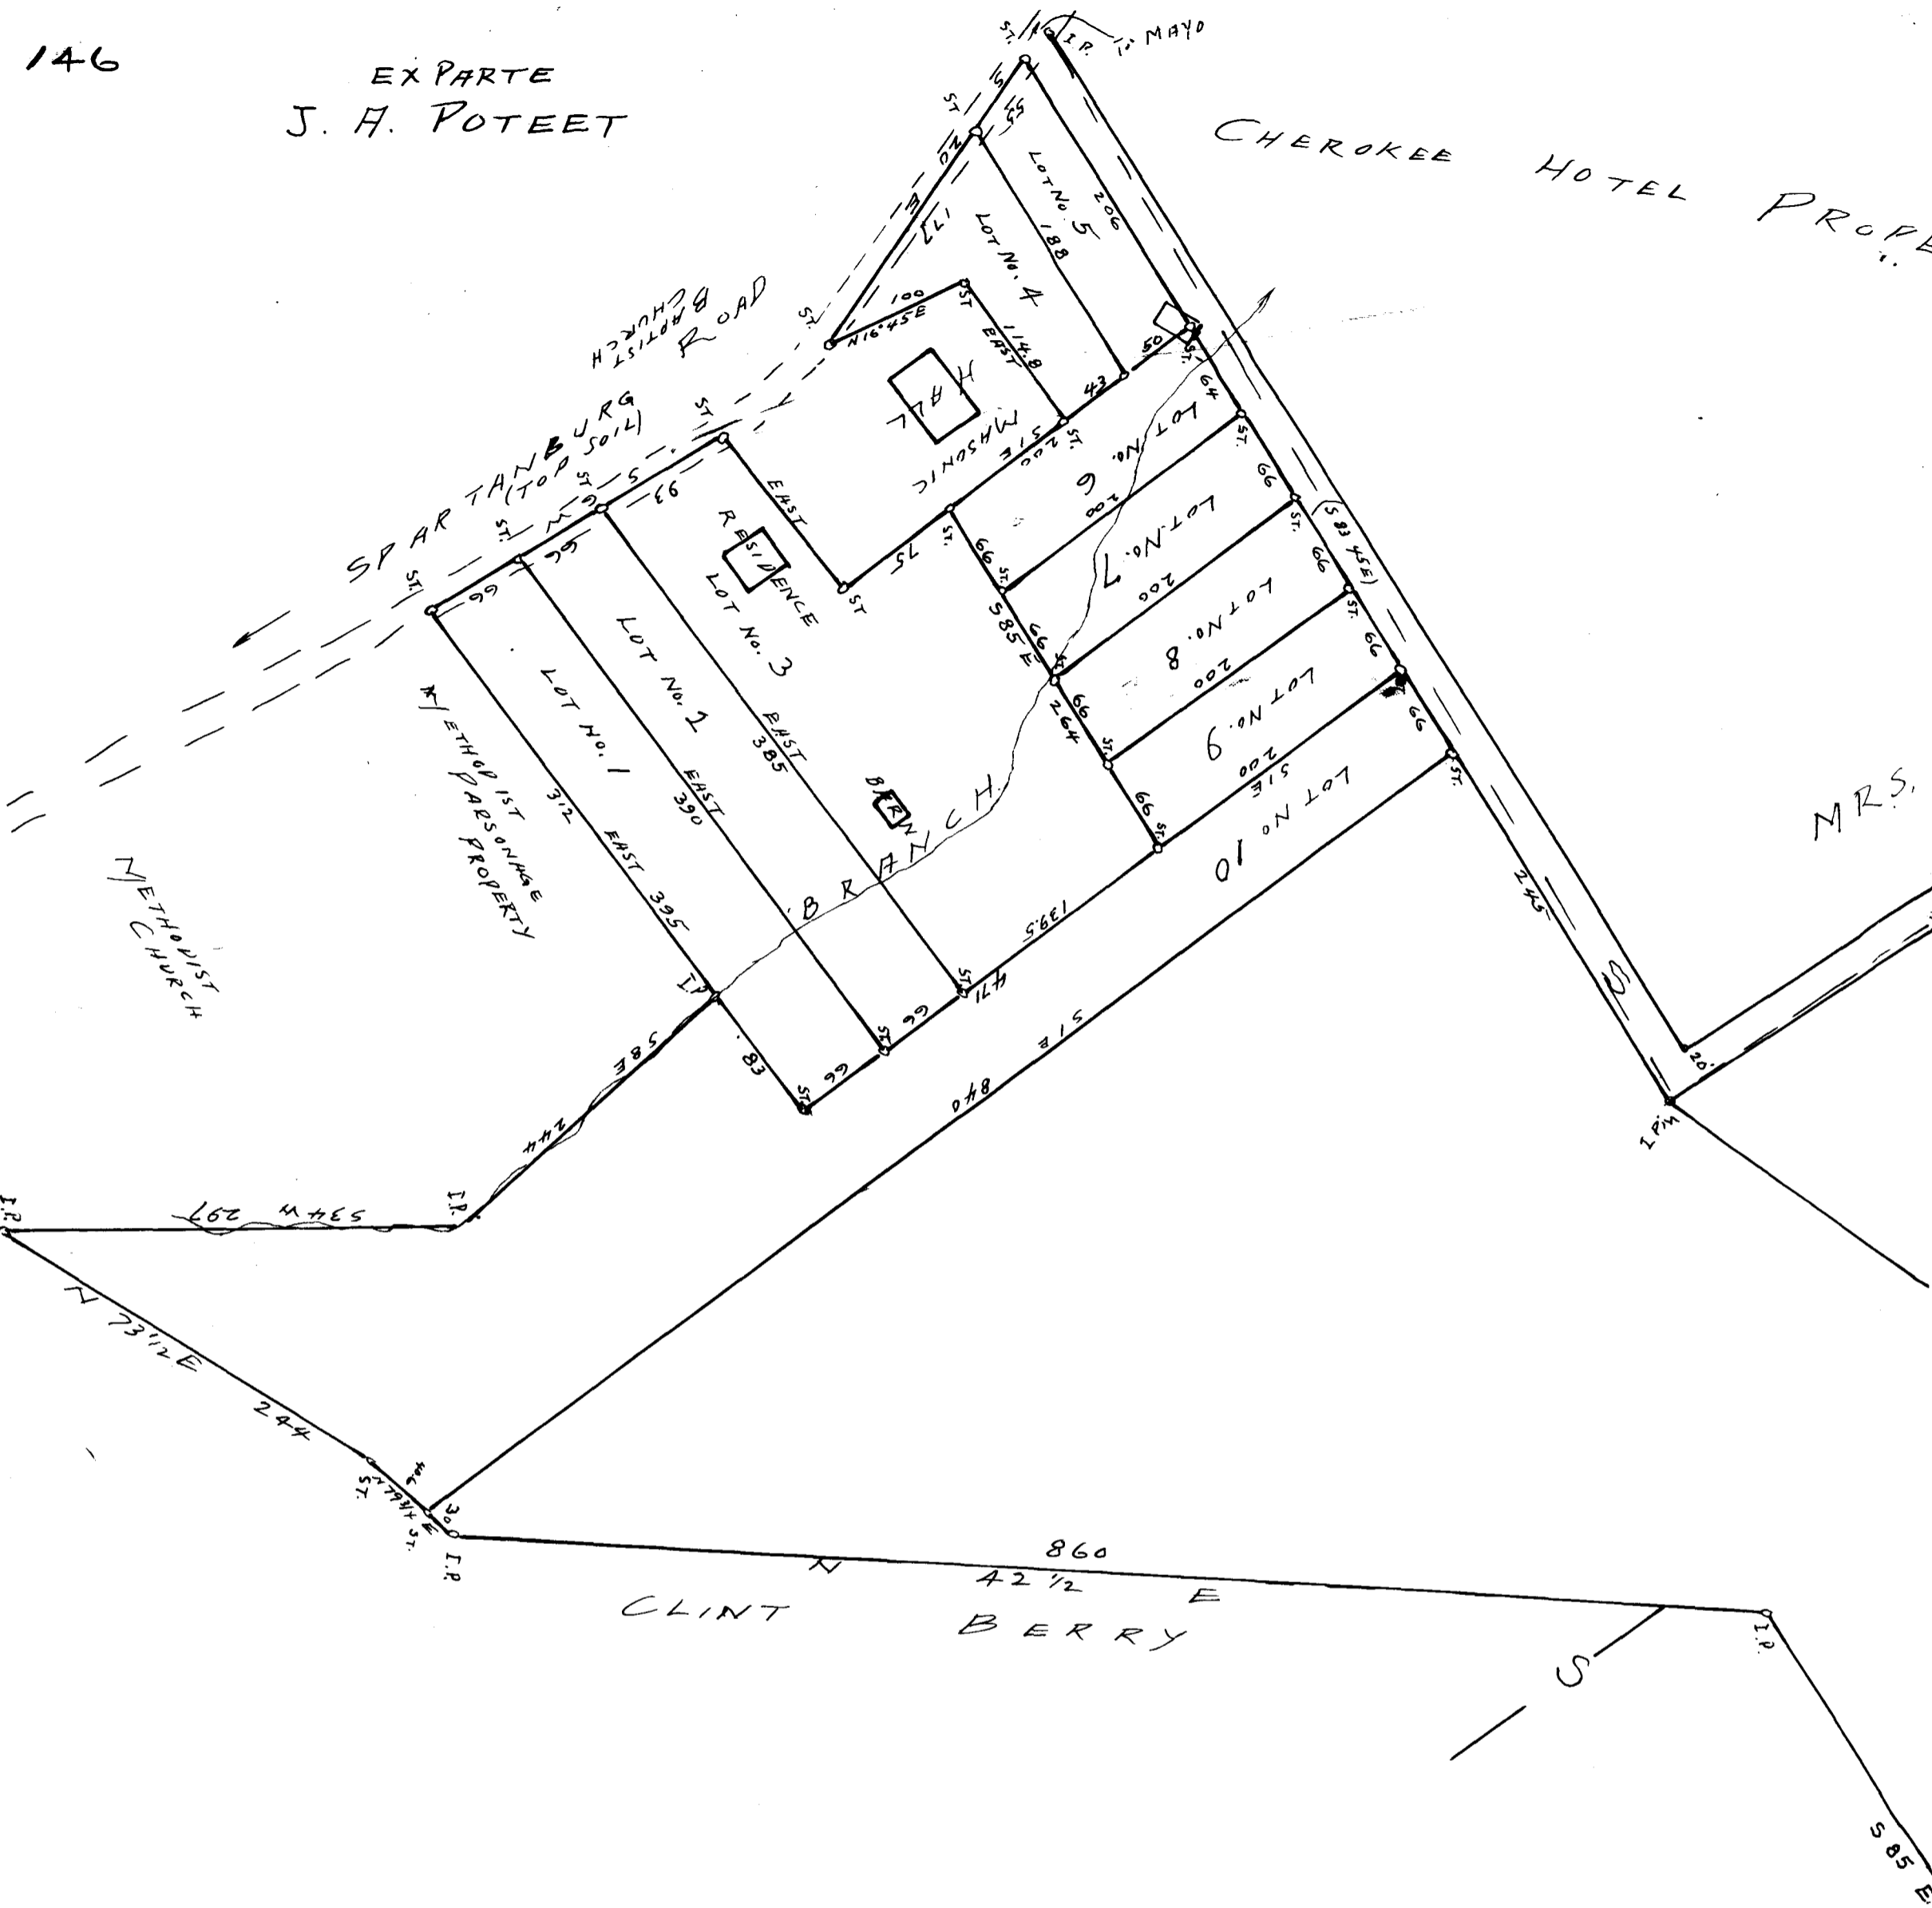

146

EX PARTE
J. A. POTEET

CHEROKEE HOTEL PROPERTY

PLAT SHOWING SUB-DIVISION
 OF J. A. POTEET PROPERTY AT
 CHEROKEE SPRINGS
 S.C.
 AS SURVEYED FOR THE
 INTERSTATE LAND
 AUCTION COMPANY
 AUG 3 - 4 - 1920
 BY L.P. EPTON
 SCALE 1" = 200'