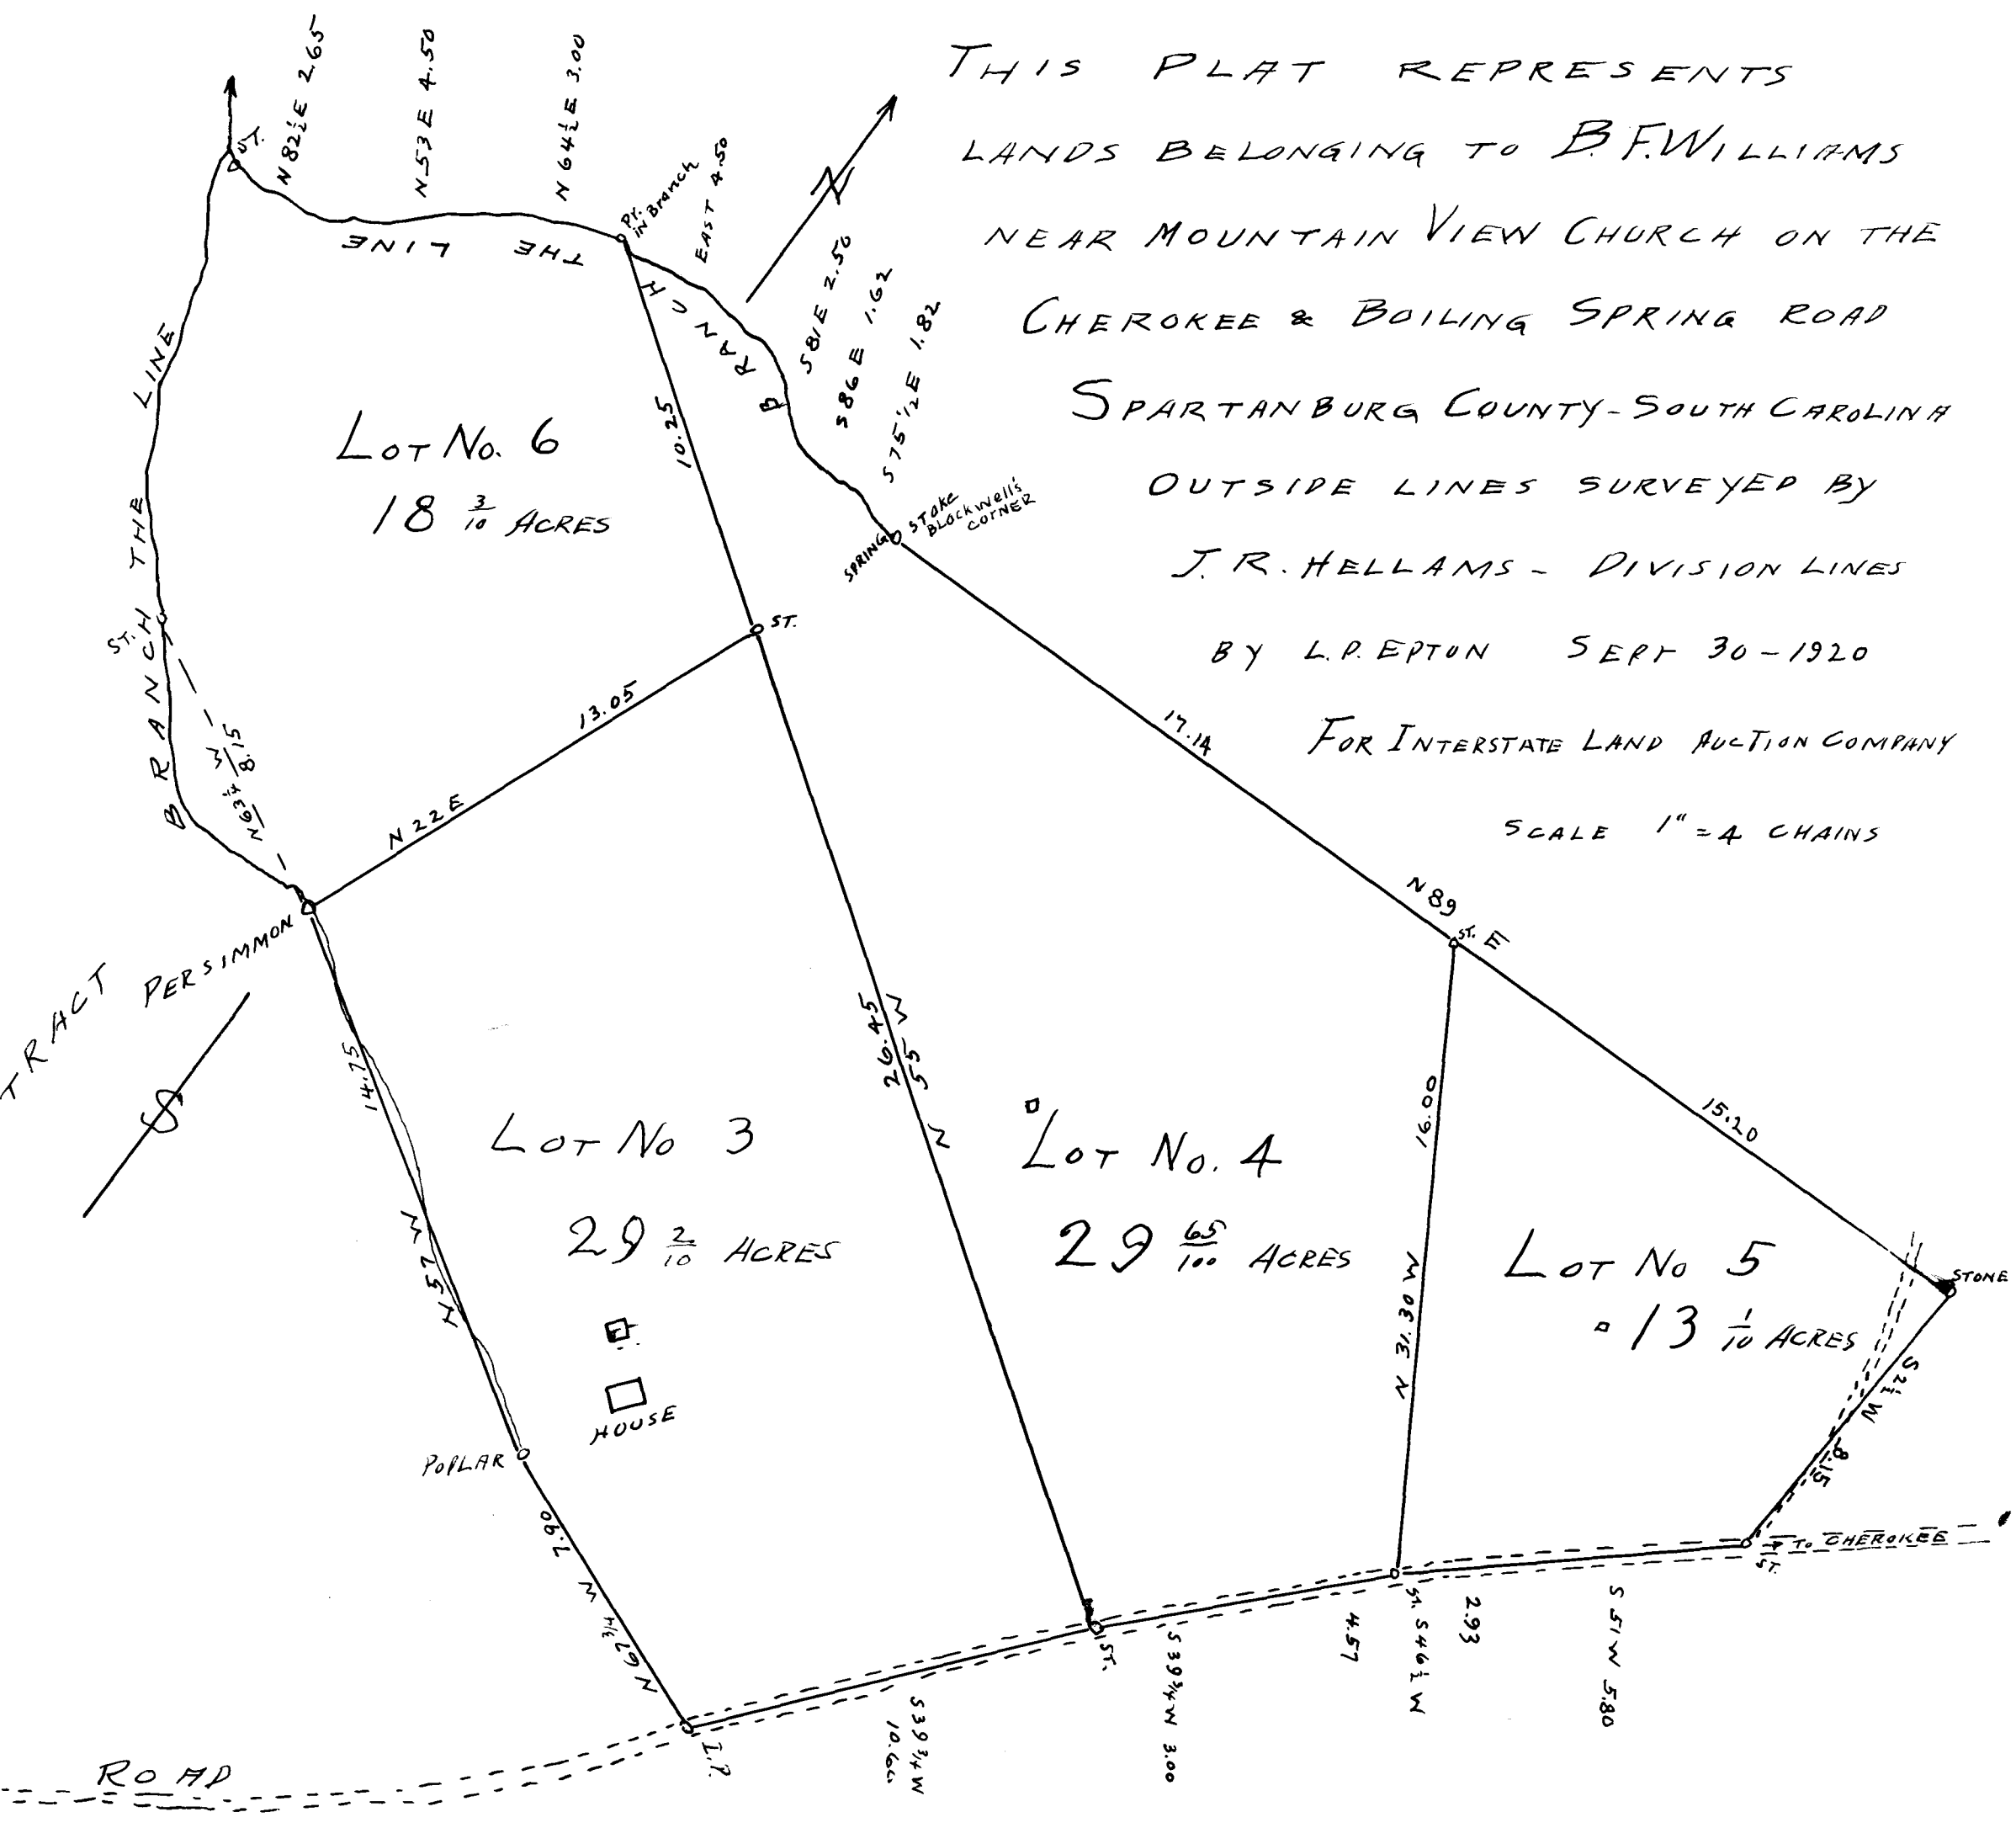

EX PARTE
B. F. WILLIAMS

THIS PLAT REPRESENTS
 LANDS BELONGING TO B.F. WILLIAMS
 NEAR MOUNTAIN VIEW CHURCH ON THE
 CHEROKEE & BOILING SPRING ROAD
 SPARTANBURG COUNTY - SOUTH CAROLINA
 OUTSIDE LINES SURVEYED BY
 J. R. HELLAMS - DIVISION LINES
 BY L. P. EPTON SEPT 30 - 1920
 FOR INTERSTATE LAND AUCTION COMPANY
 SCALE 1" = 4 CHAINS