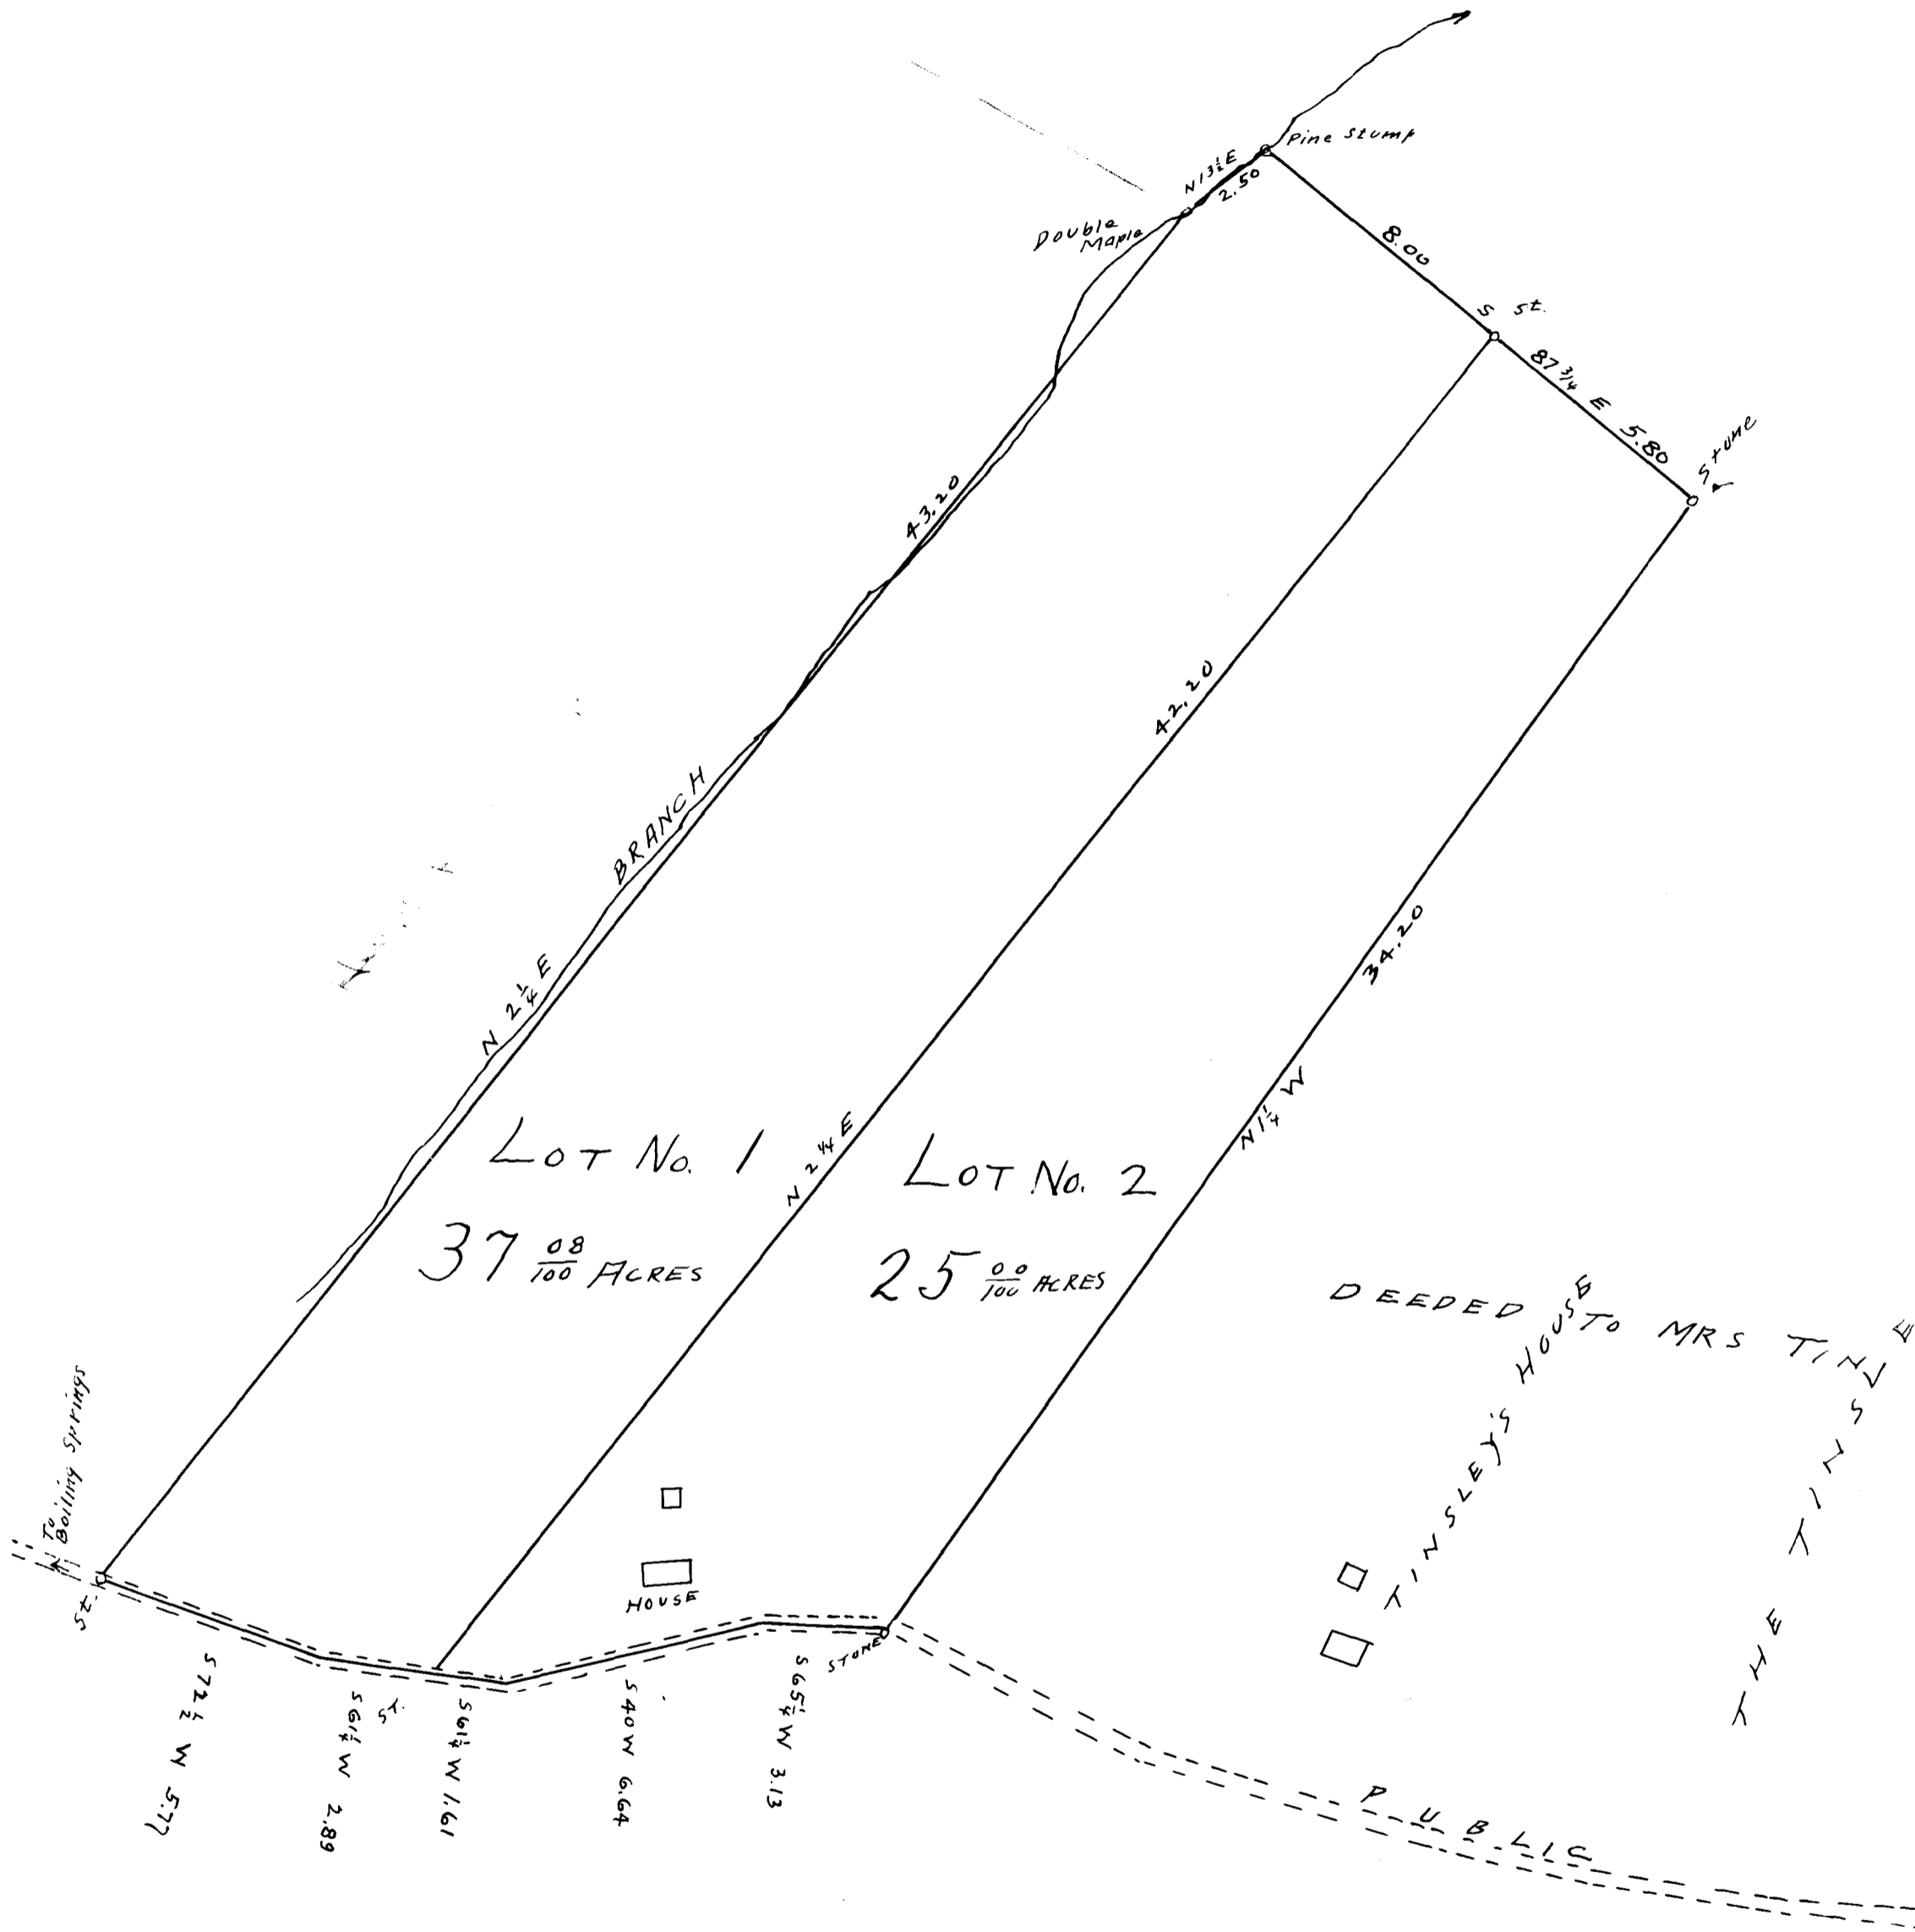

EX PARTE
B. F. WILLIAMS

THIS PLAT REPRESENTS
 LANDS BELONGING TO B.F. WILLIAMS
 NEAR MOUNTAIN VIEW CHURCH ON THE
 CHEROKEE & BOILING SPRING ROAD
 SPARTANBURG COUNTY - SOUTH CAROLINA
 OUTSIDE LINES SURVEYED BY
 J. R. HELLAMS - DIVISION LINES
 BY L. P. EPTON SEPT 30 - 1920
 FOR INTERSTATE LAND AUCTION COMPANY
 SCALE 1" = 4 CHAINS