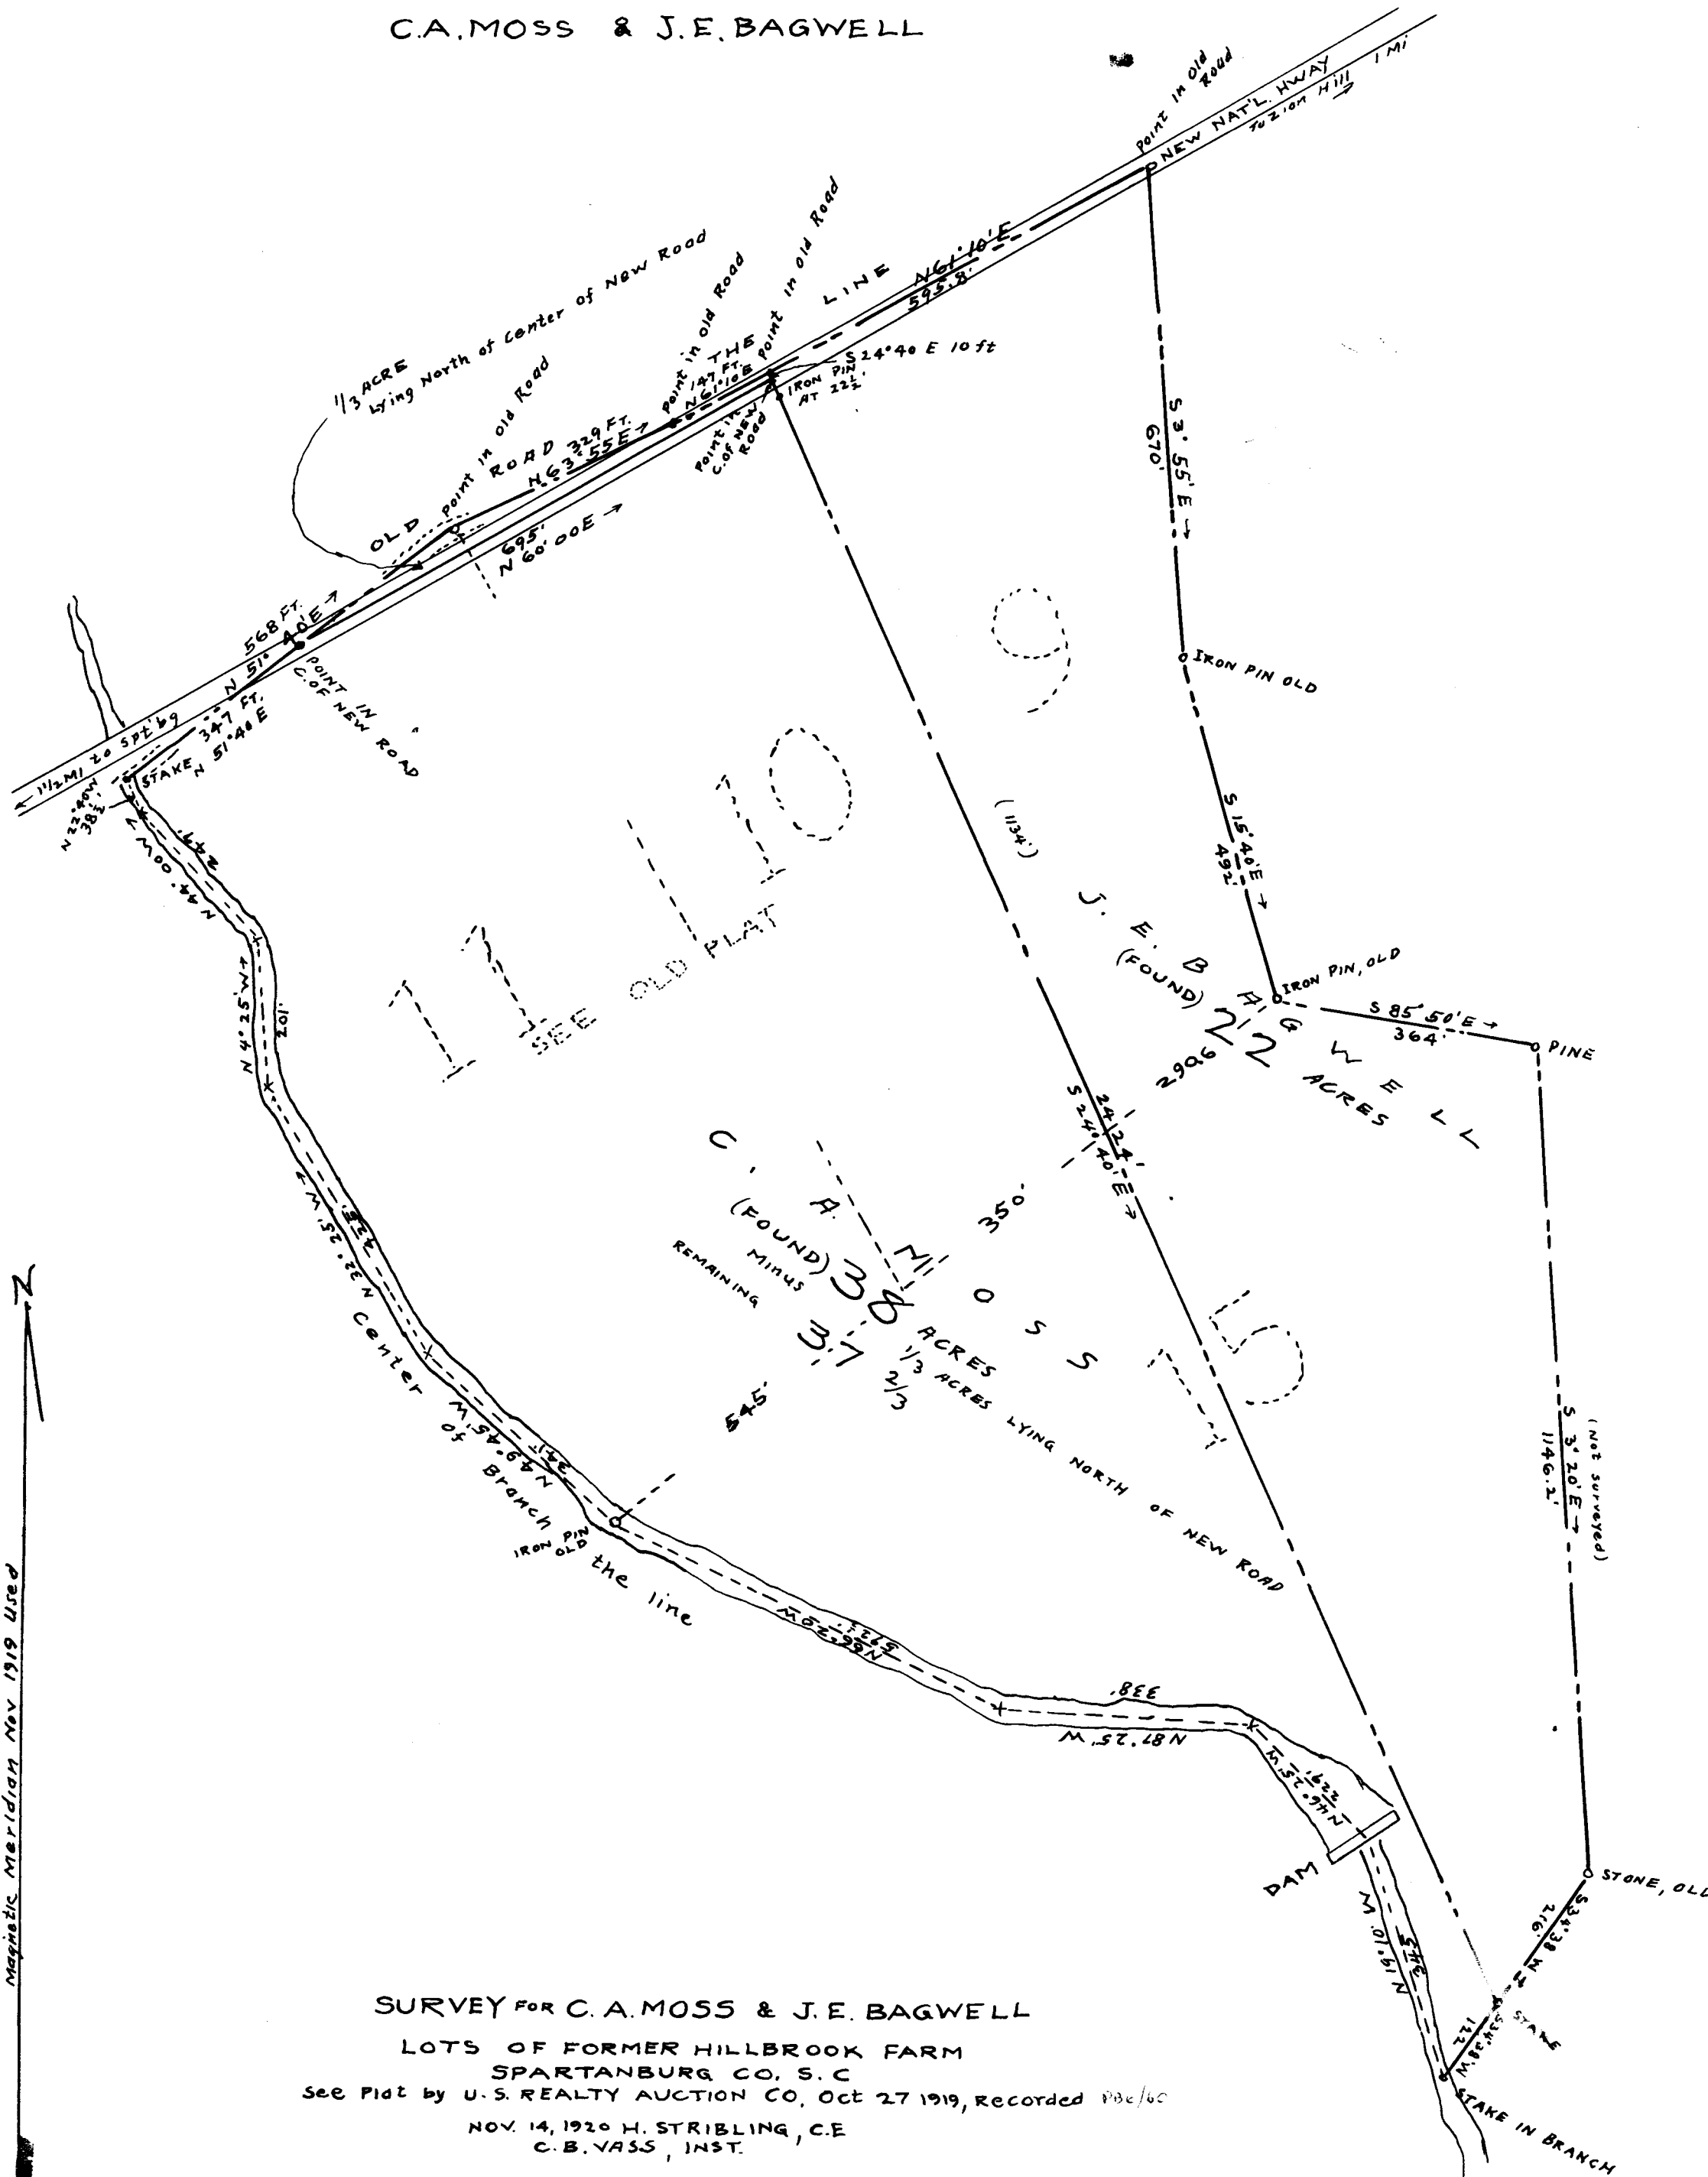

EX PARTE  
C.A. MOSS & J.E. BAGWELL

Magnetic Meridian Nov 1919 Used

SURVEY FOR C.A. MOSS & J.E. BAGWELL  
 LOTS OF FORMER HILLBROOK FARM  
 SPARTANBURG CO., S. C.  
 See Plat by U.S. REALTY AUCTION CO, Oct 27 1919, Recorded P86/60  
 NOV. 14, 1920 H. STRIBLING, C.E.  
 C.B. VASS, INST.

Scale 1 inch = 200 Feet  
Surface Measurements

Registered, Certified & Examined Nov 23-1920