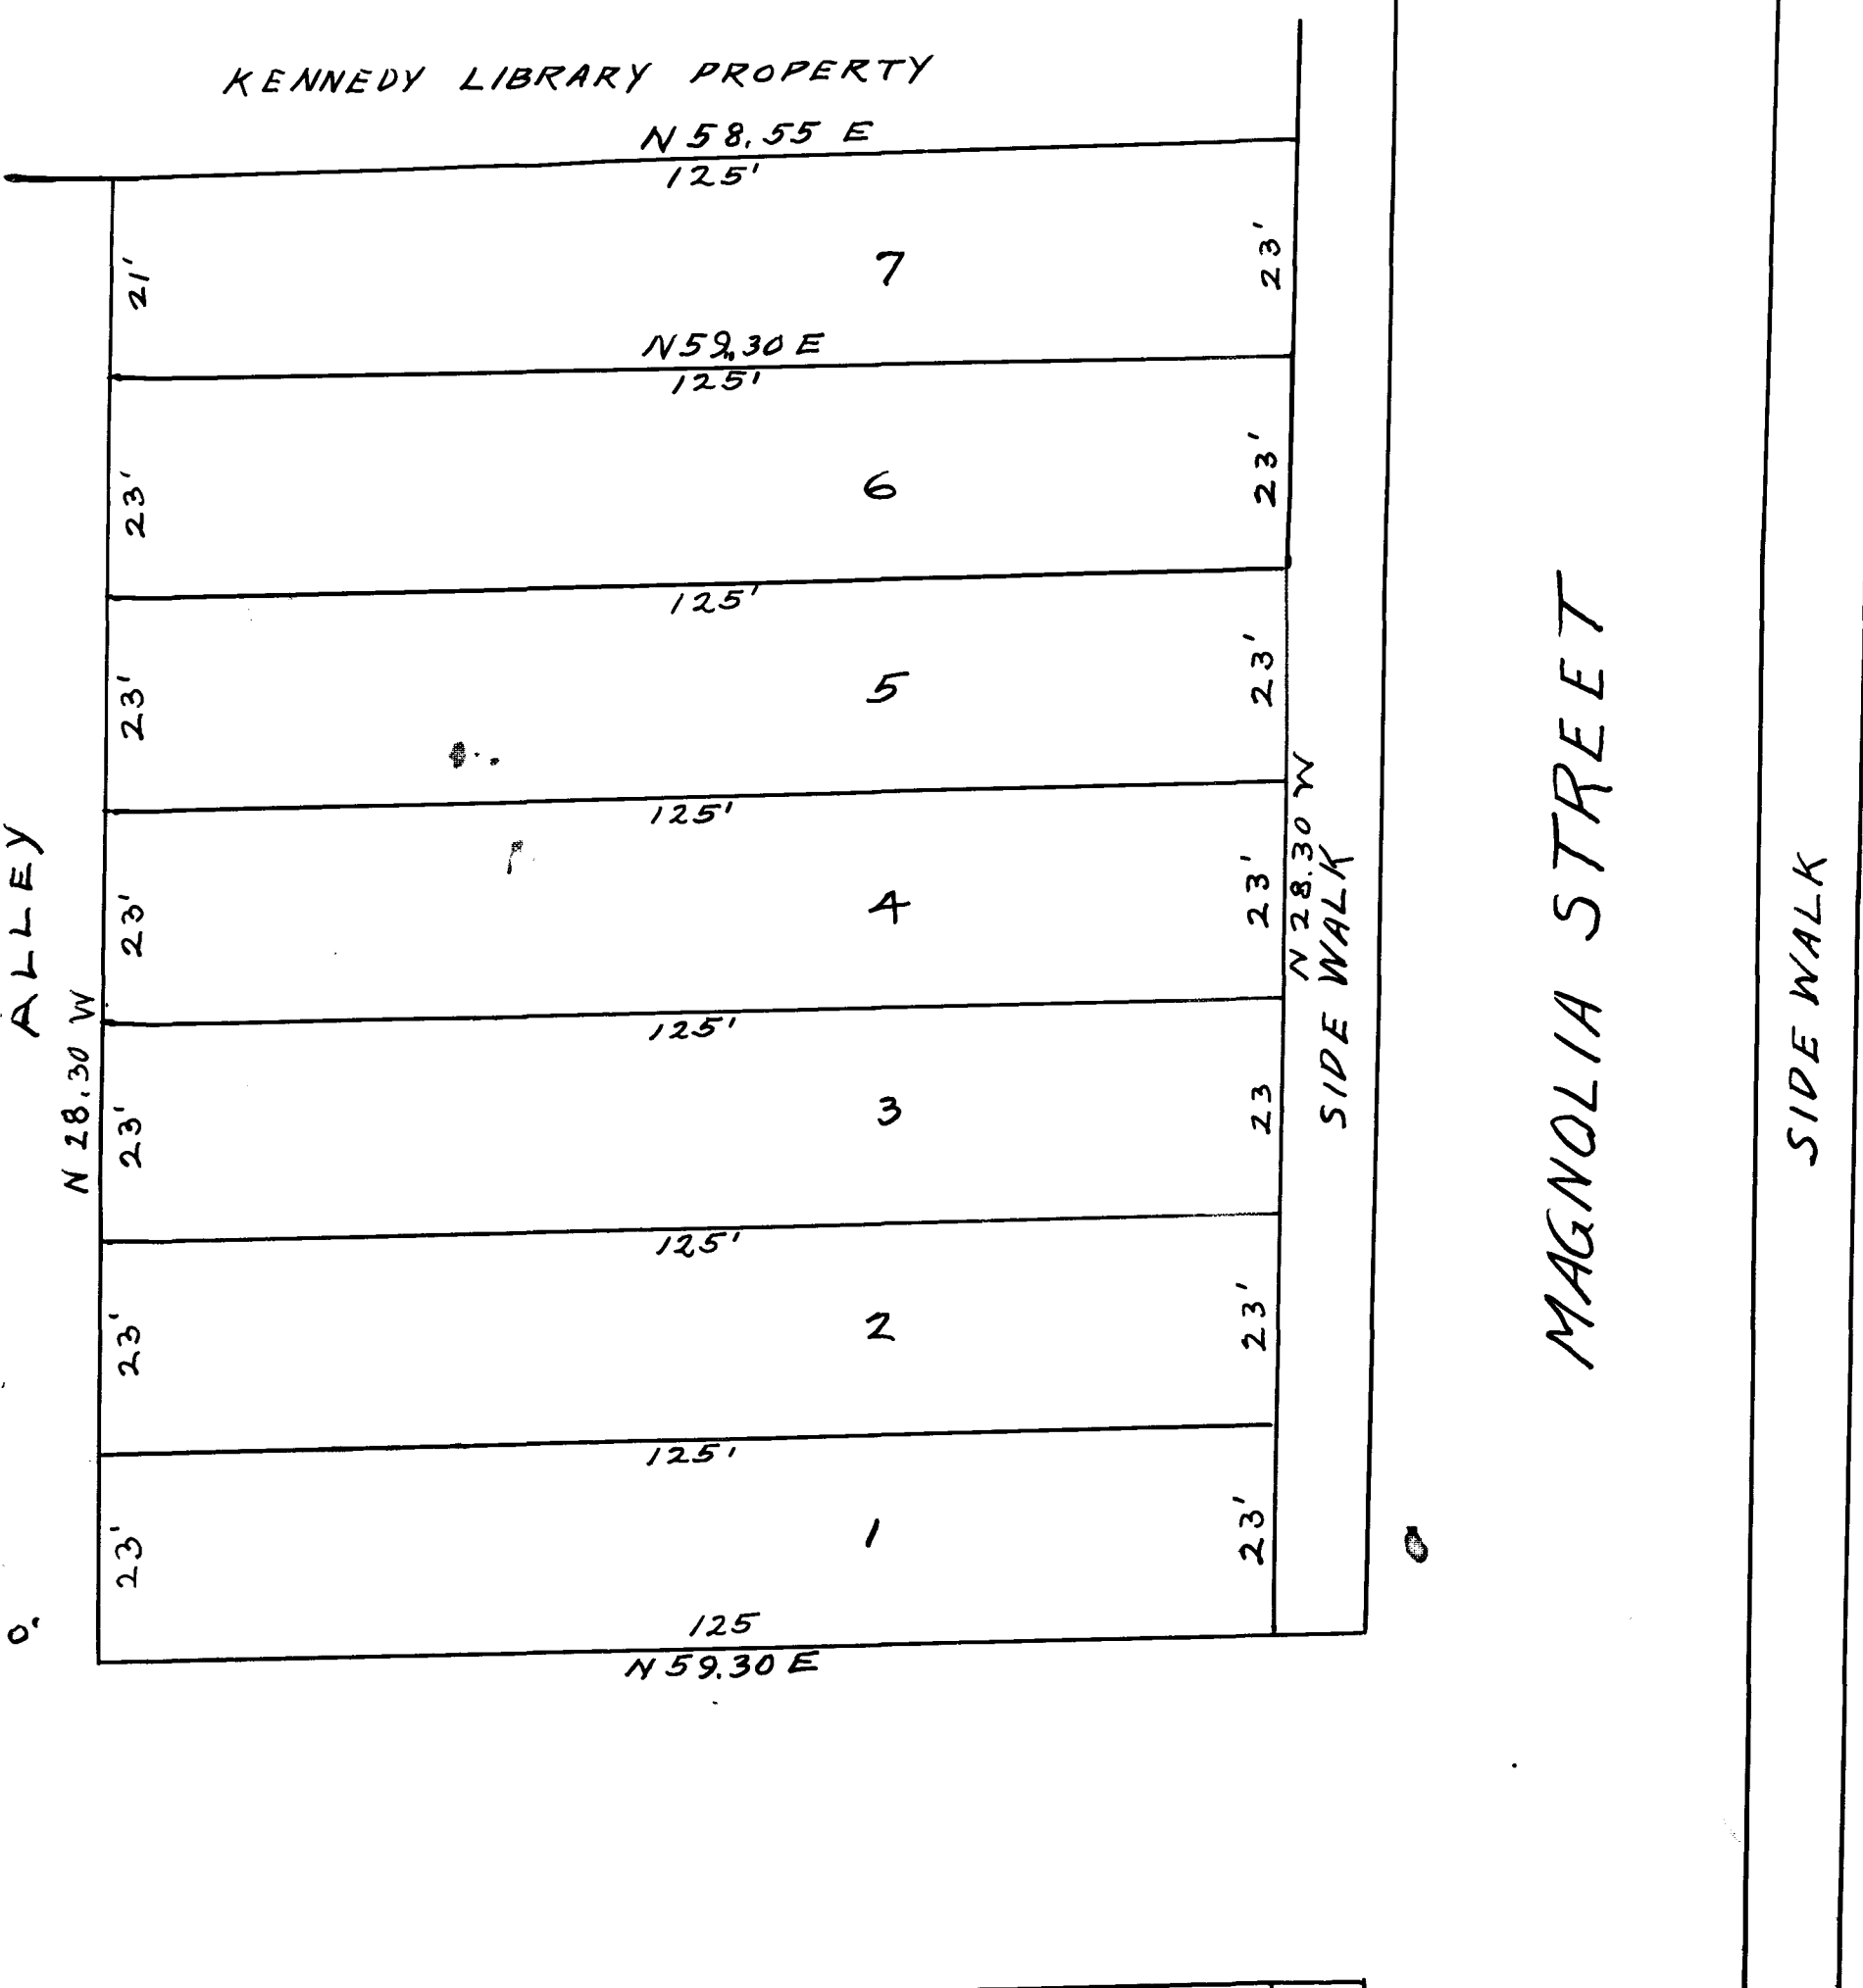

CITY OF SPARTANBURG PROPERTY

20

ALLEY

N 58.55 E

TRIMMIE STREET

BOBO STREET

Registered, Certified + Examined August 4, 1921