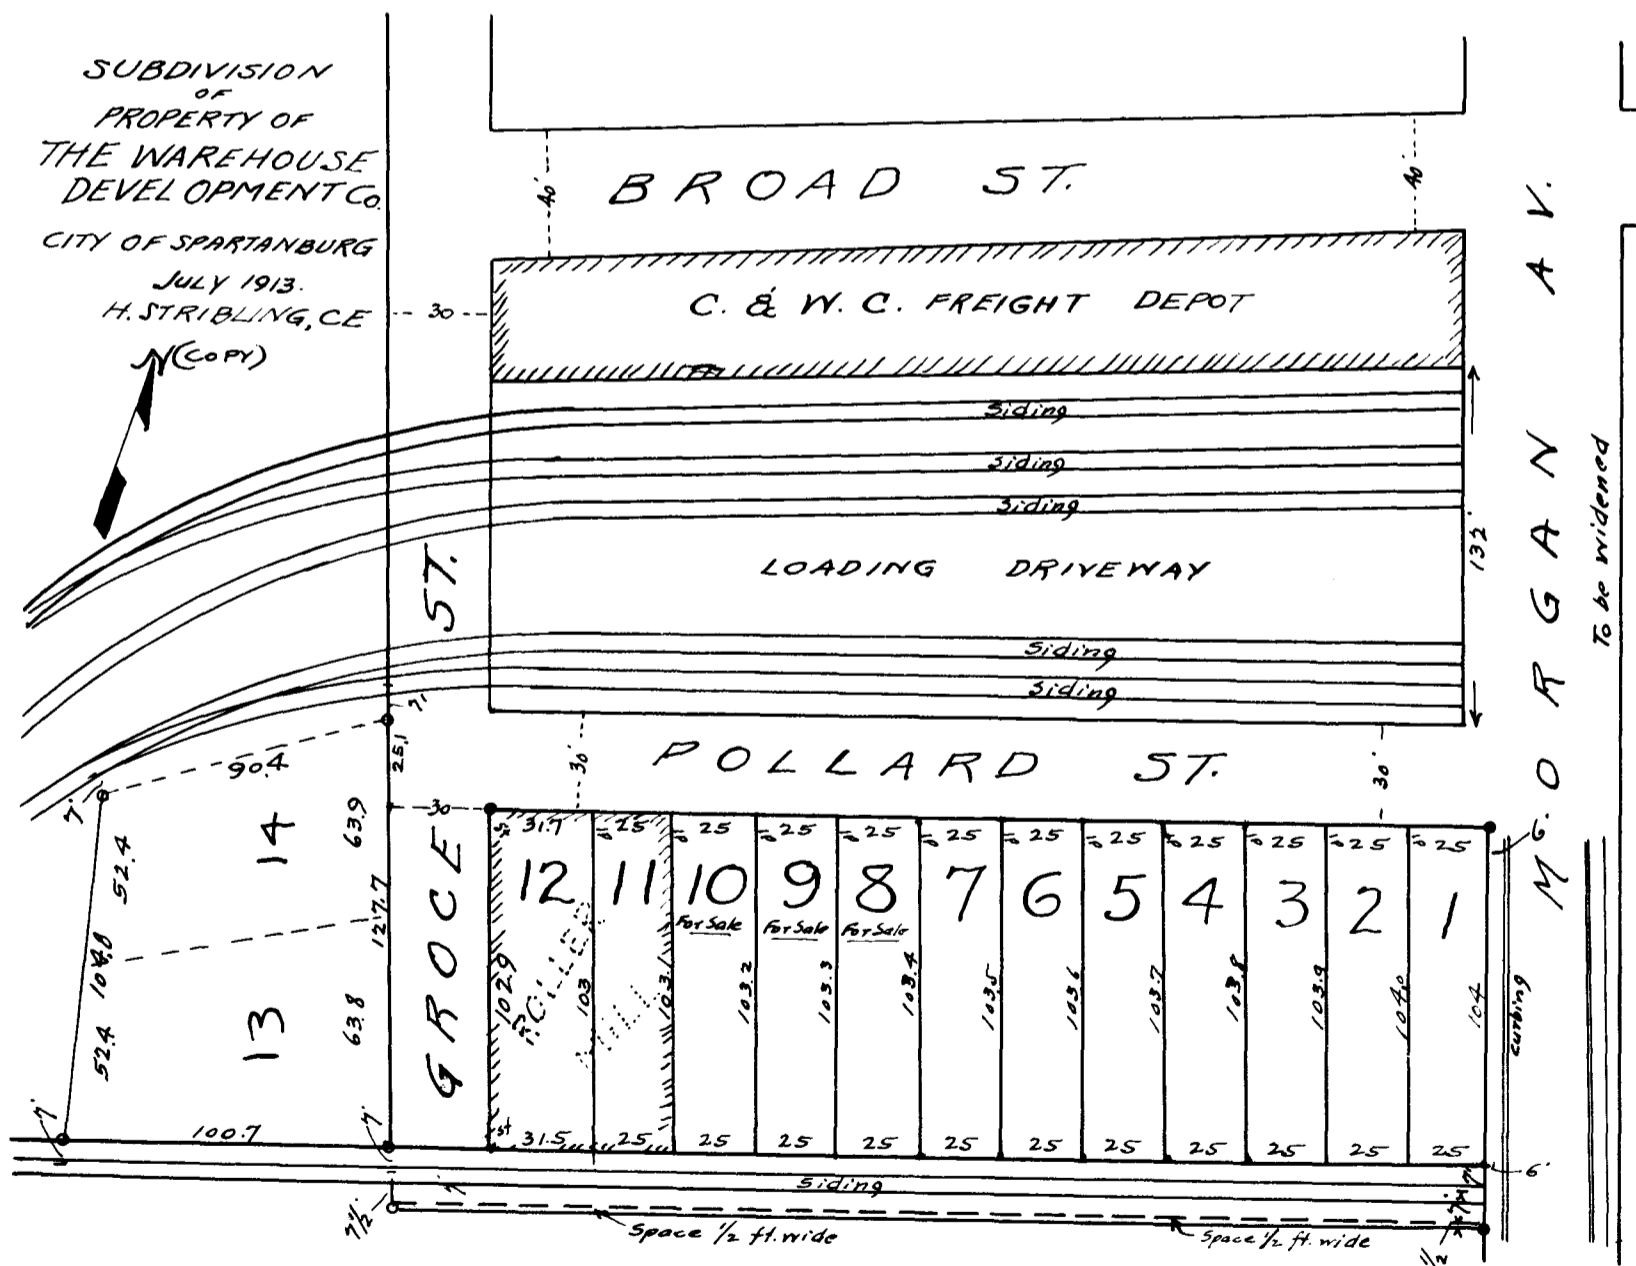

1922

Map of
 Gray Mill Property
 Located in the Town of Wooduff
 S. C.
 Surveyed Nov. 2nd 1922.
 S. G. Anderson
 Surveyor

Scale 200 ft. = 1 inch

121

EX PARTE
WAREHOUSE DEVELOPMENT CO.

Registered, Certified & Examined March 7-1923