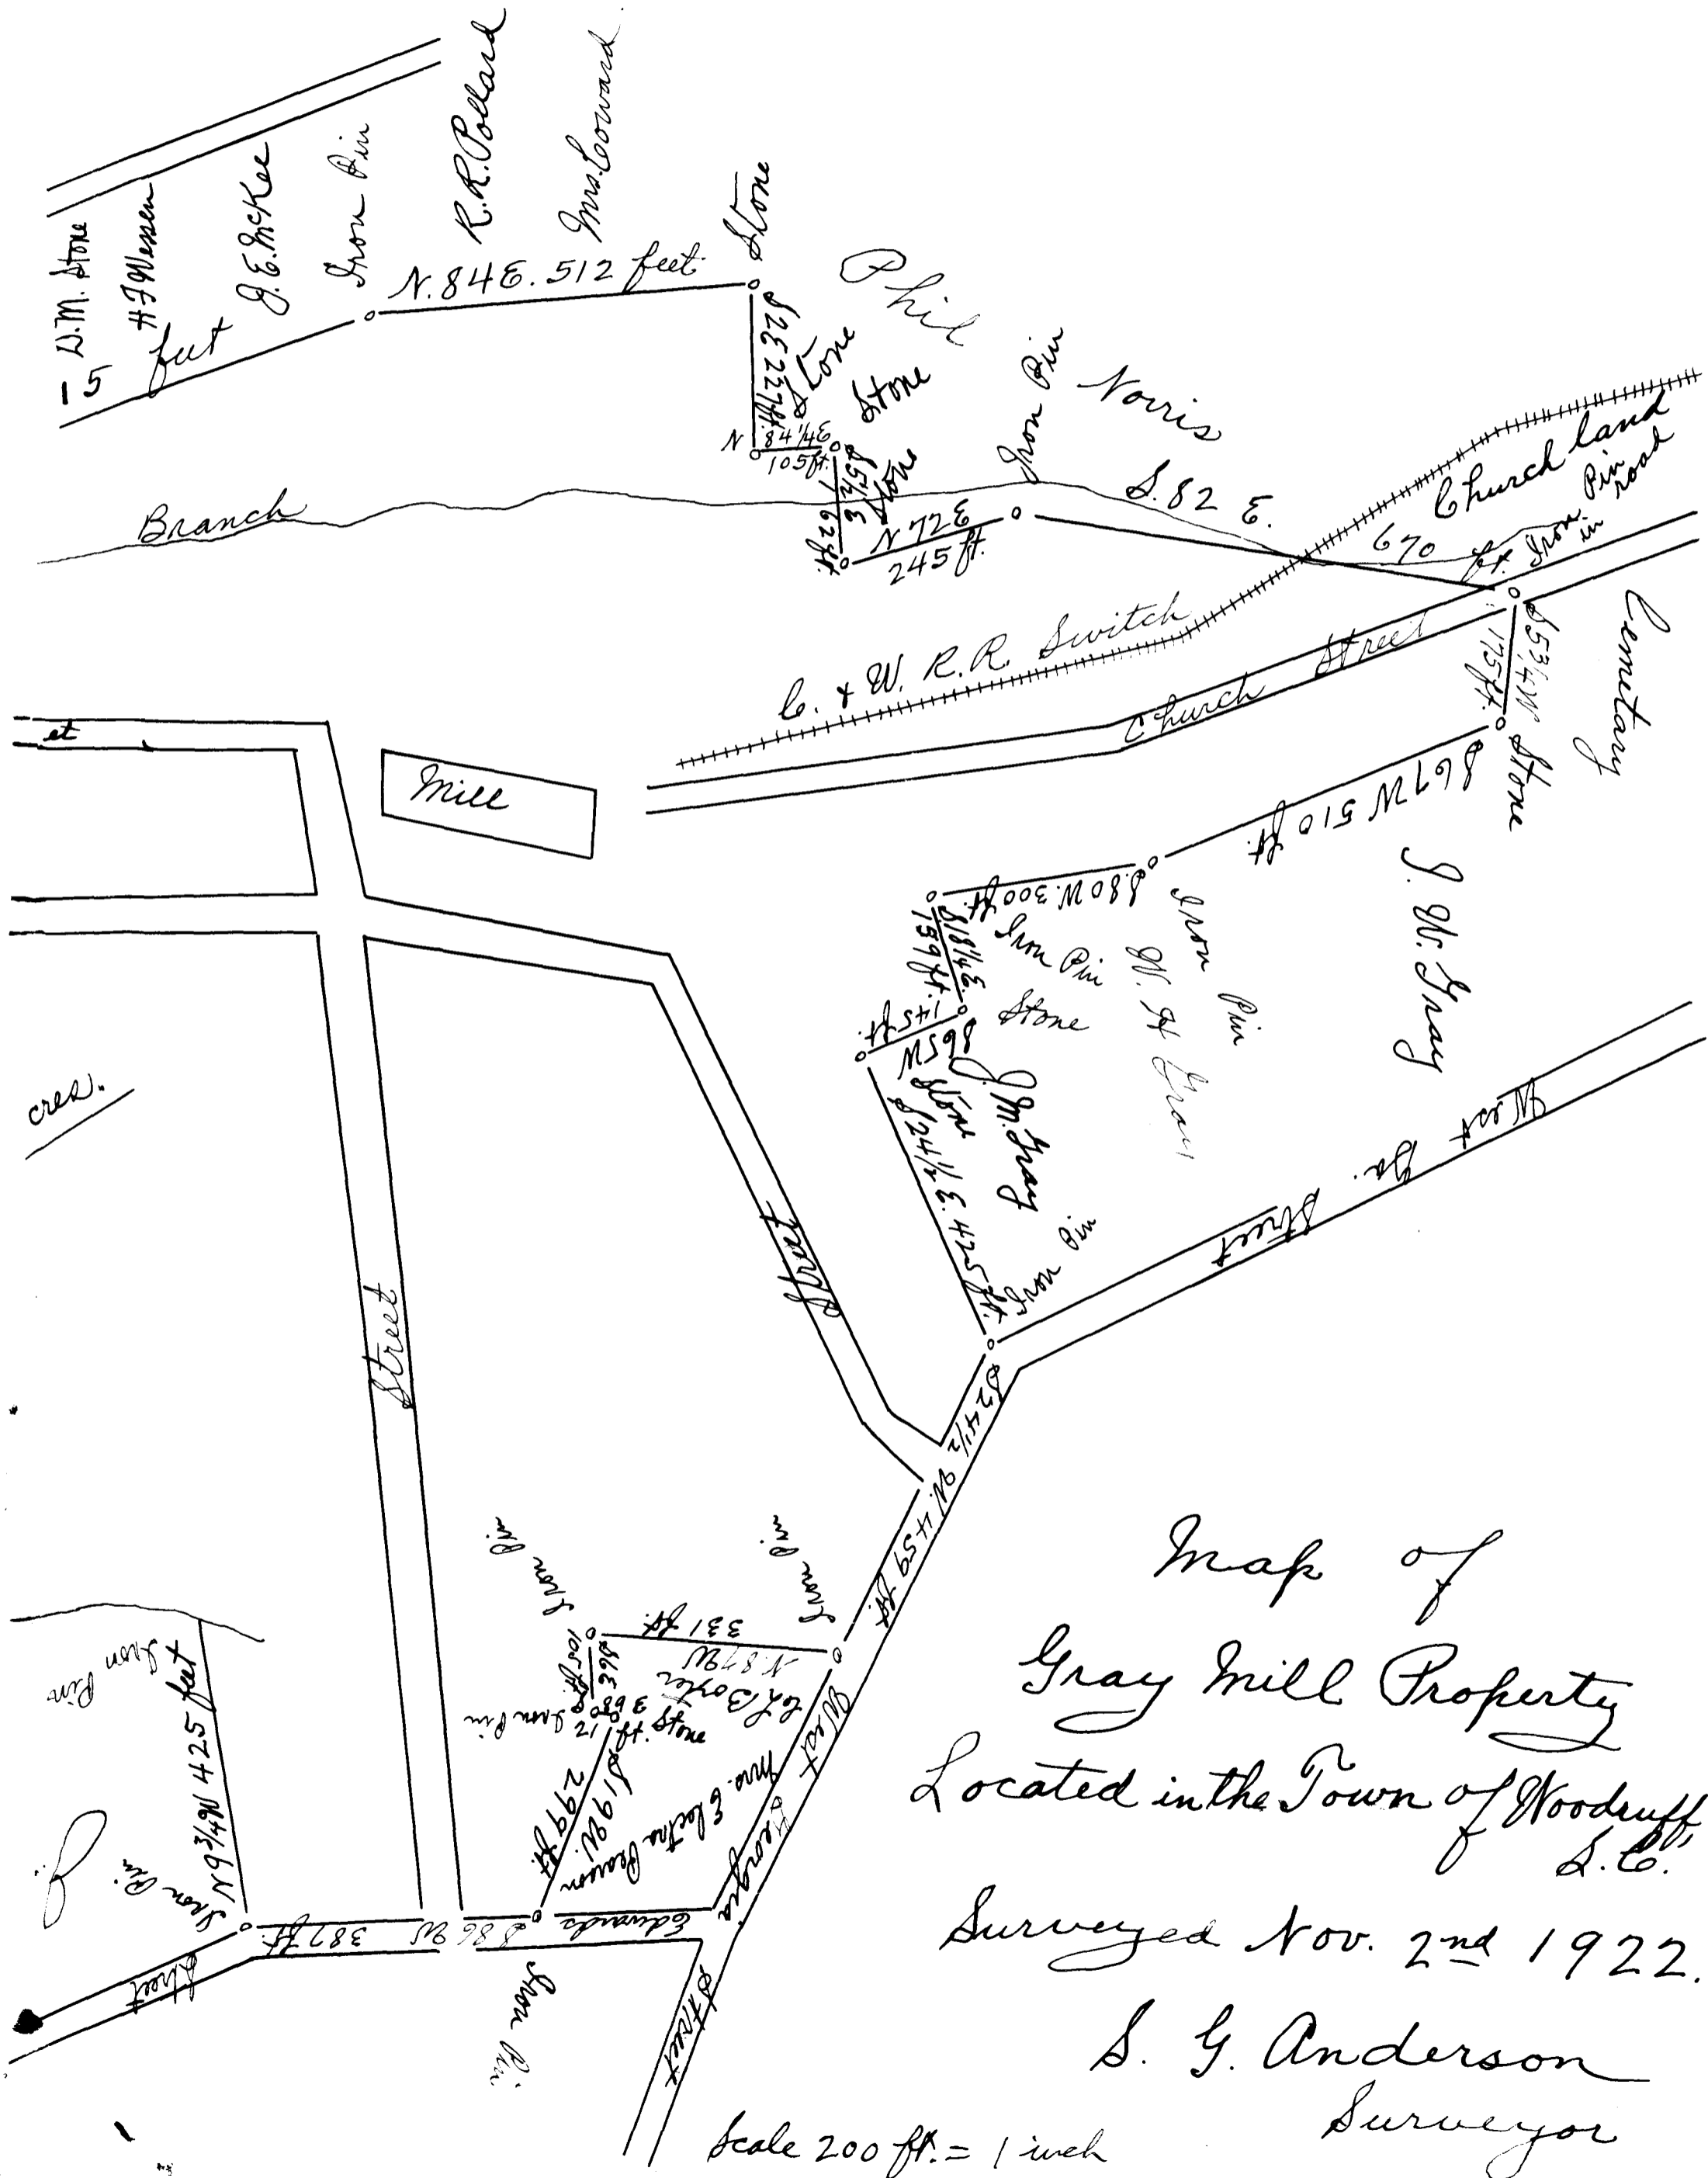

1922

Map of
 Gray Mill Property
 Located in the Town of Wooduff
 S. C.
 Surveyed Nov. 2nd 1922.
 S. G. Anderson
 Surveyor

Scale 200 ft. = 1 inch

121

EX PARTE
WAREHOUSE DEVELOPMENT CO.

Registered, Certified & Examined March 7-1923