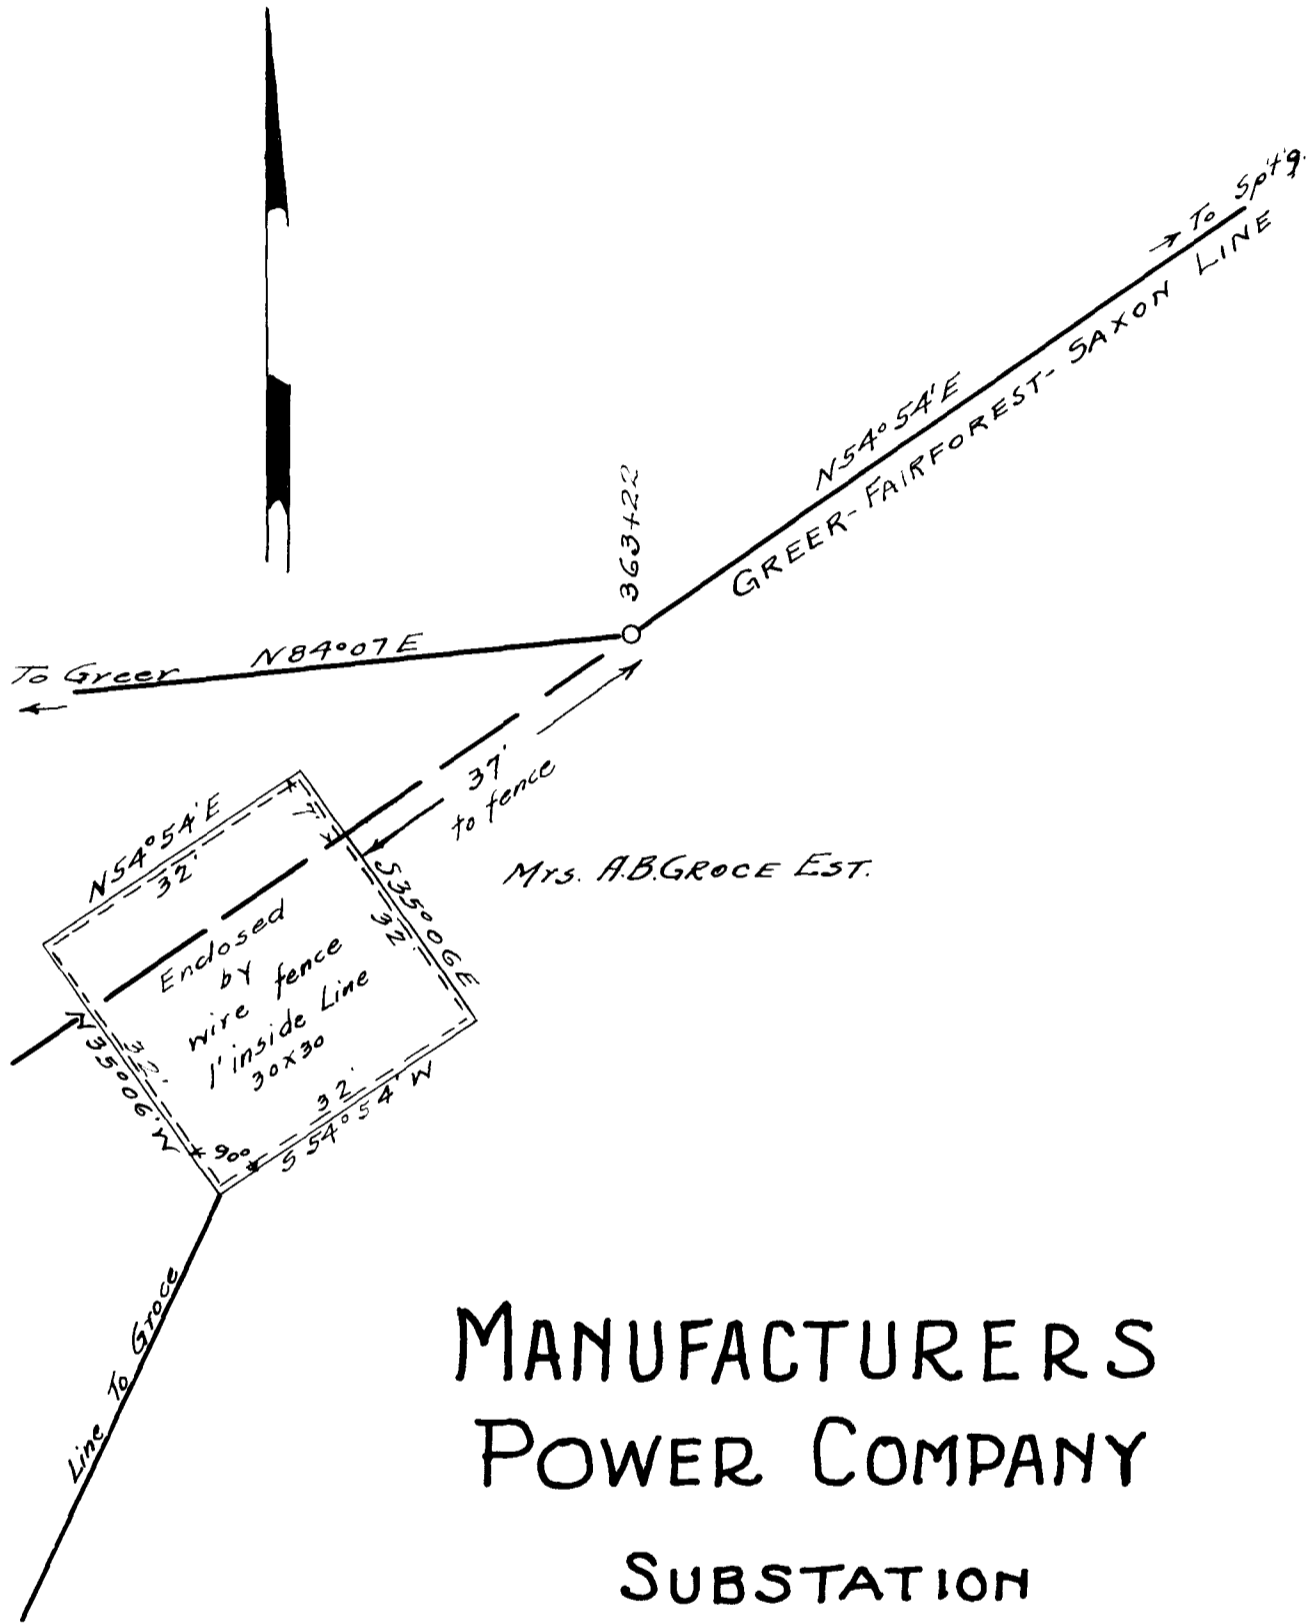

130

EX PARTE
MANUFACTURERS POWER CO

MANUFACTURERS
POWER COMPANY

SUBSTATION

AT

GROCE - SPARTANBURG CO-S.C.

Scale 1"=20'

3-13-23