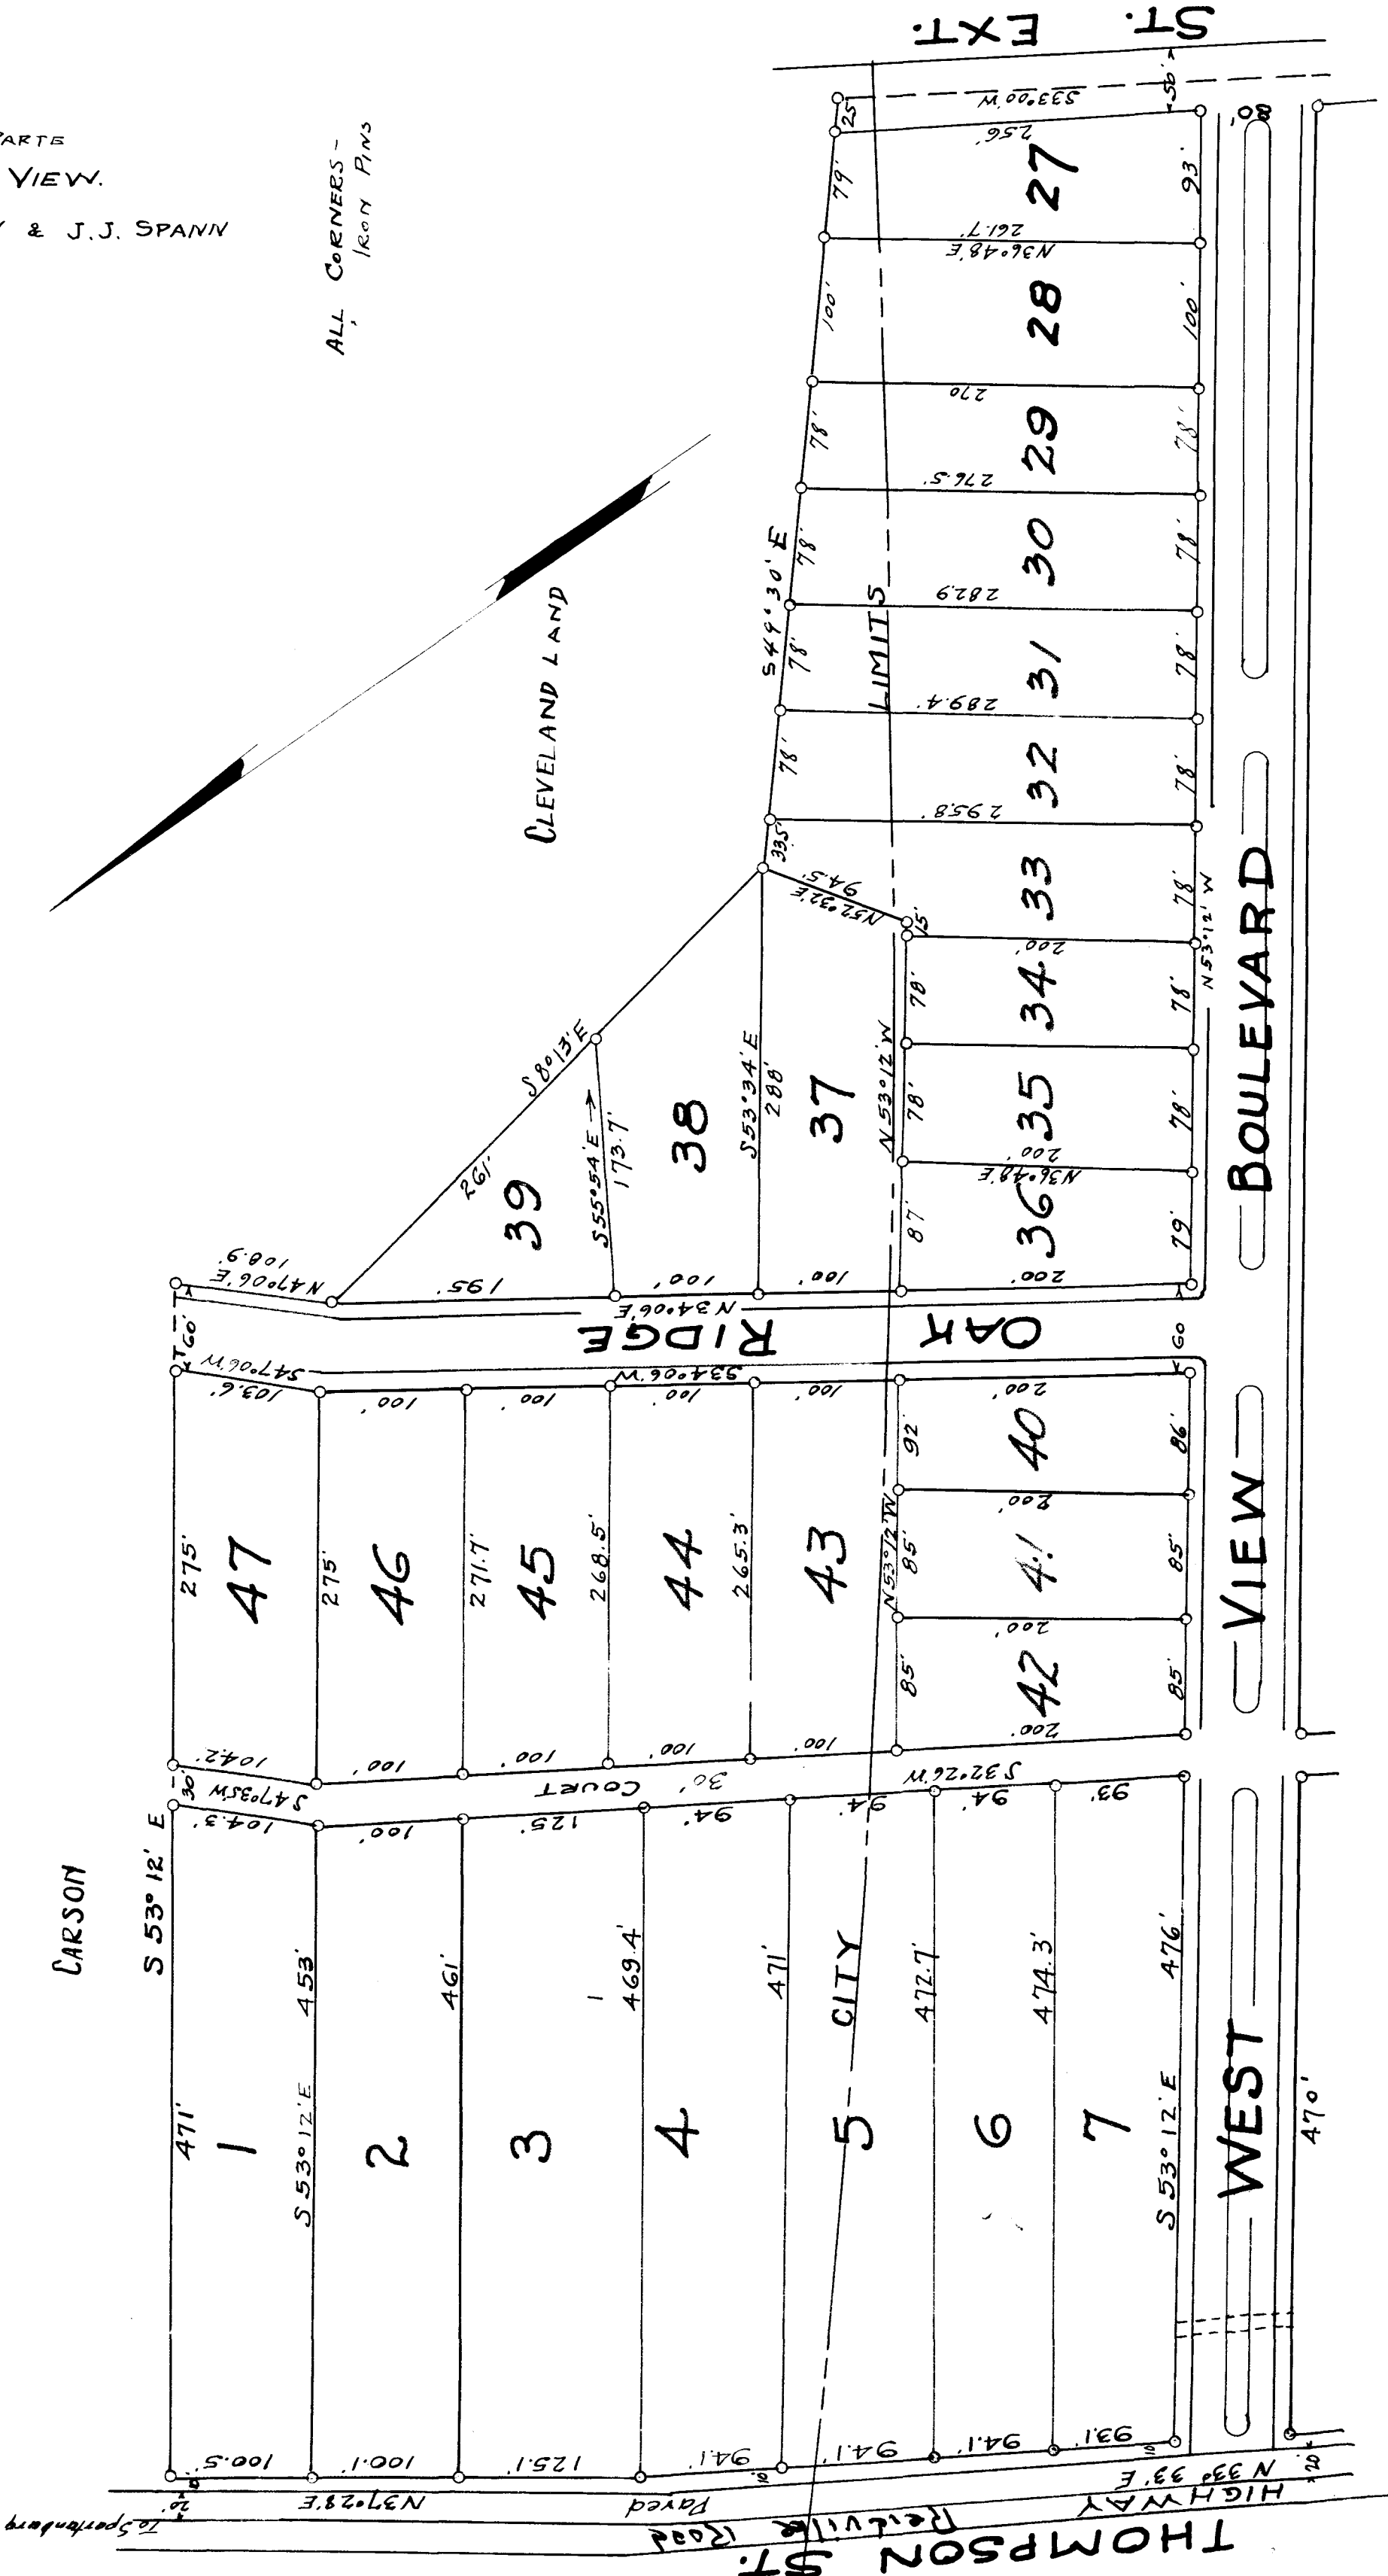

141

EX PARTE

WEST VIEW.

D.N. TINSLEY & J.J. SPANN

ALL CORNERS -
IRON PINS

WEST VIEW

A SUBDIVISION OF THE PROPERTY OF

SPANN AND TINSLEY

ON SOUTH THOMPSON ST.

NEAR THE CITY LIMITS

SPARTANBURG

SOUTH CAROLINA

SCALE 1"=100'

5/22/1923.

REALTY SYNDICATE AUCTION CO.
AGENTS

W. N. Willis, C.E.
Spartanburg, S.C.