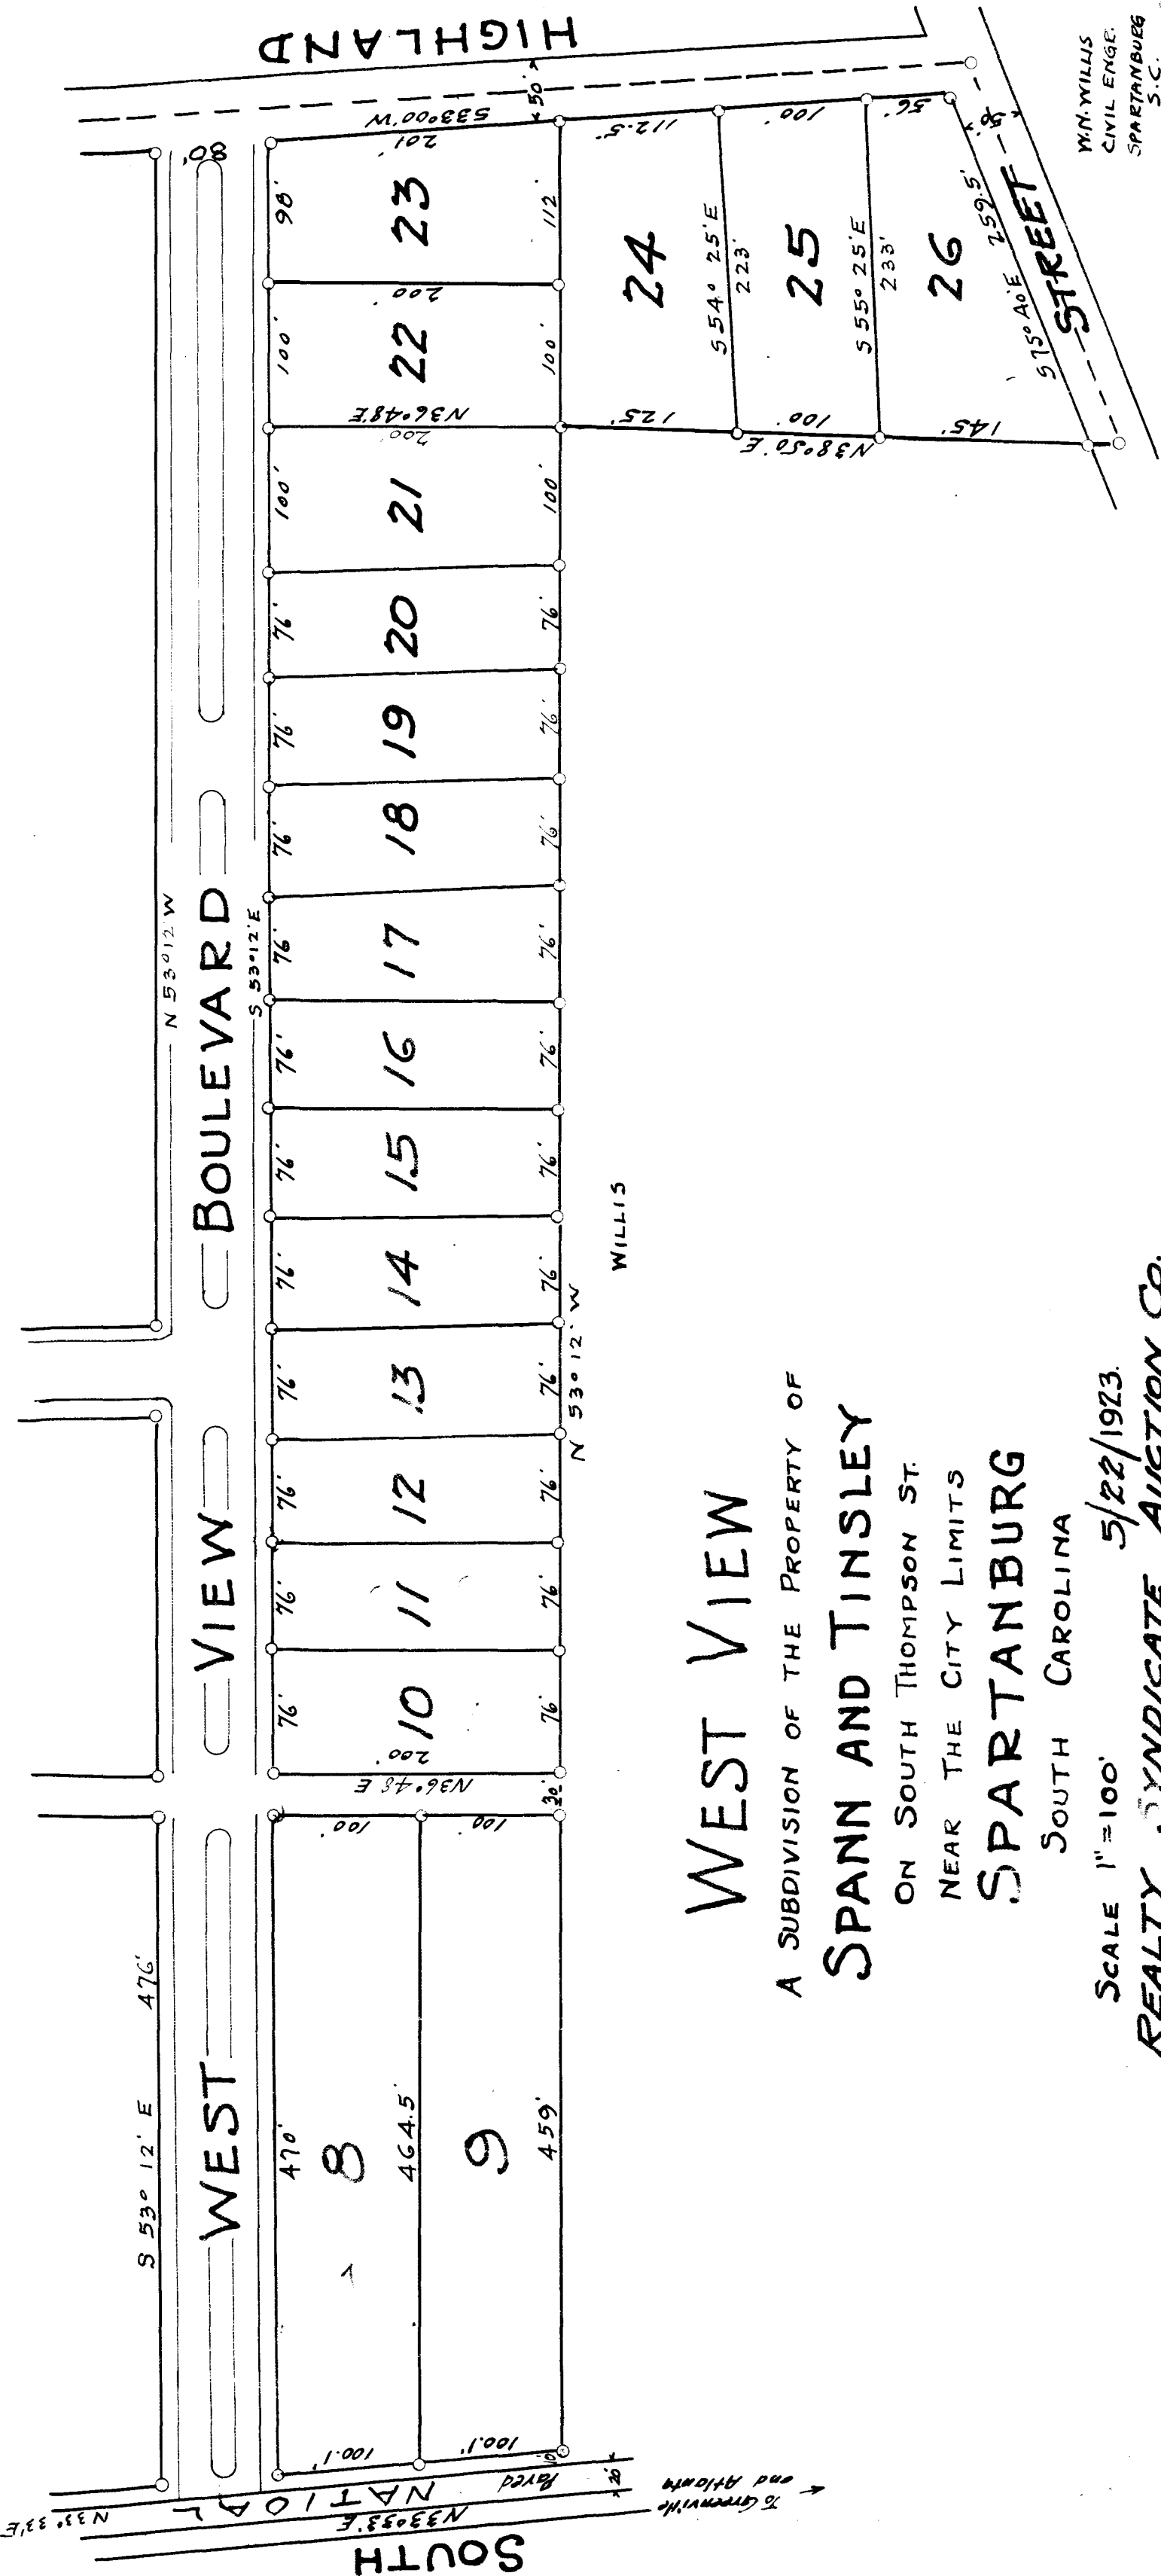

141

EX PARTE

WEST VIEW.

D.N. TINSLEY & J.J. SPANN

ALL CORNERS -
IRON PINS

WEST VIEW

A SUBDIVISION OF THE PROPERTY OF

SPANN AND TINSLEY

ON SOUTH THOMPSON ST.

NEAR THE CITY LIMITS

SPARTANBURG

SOUTH CAROLINA

SCALE 1"=100'

5/22/1923.

REALTY SYNDICATE AUCTION CO.
AGENTS

W. N. Willis, C.E.
Spartanburg, S.C.