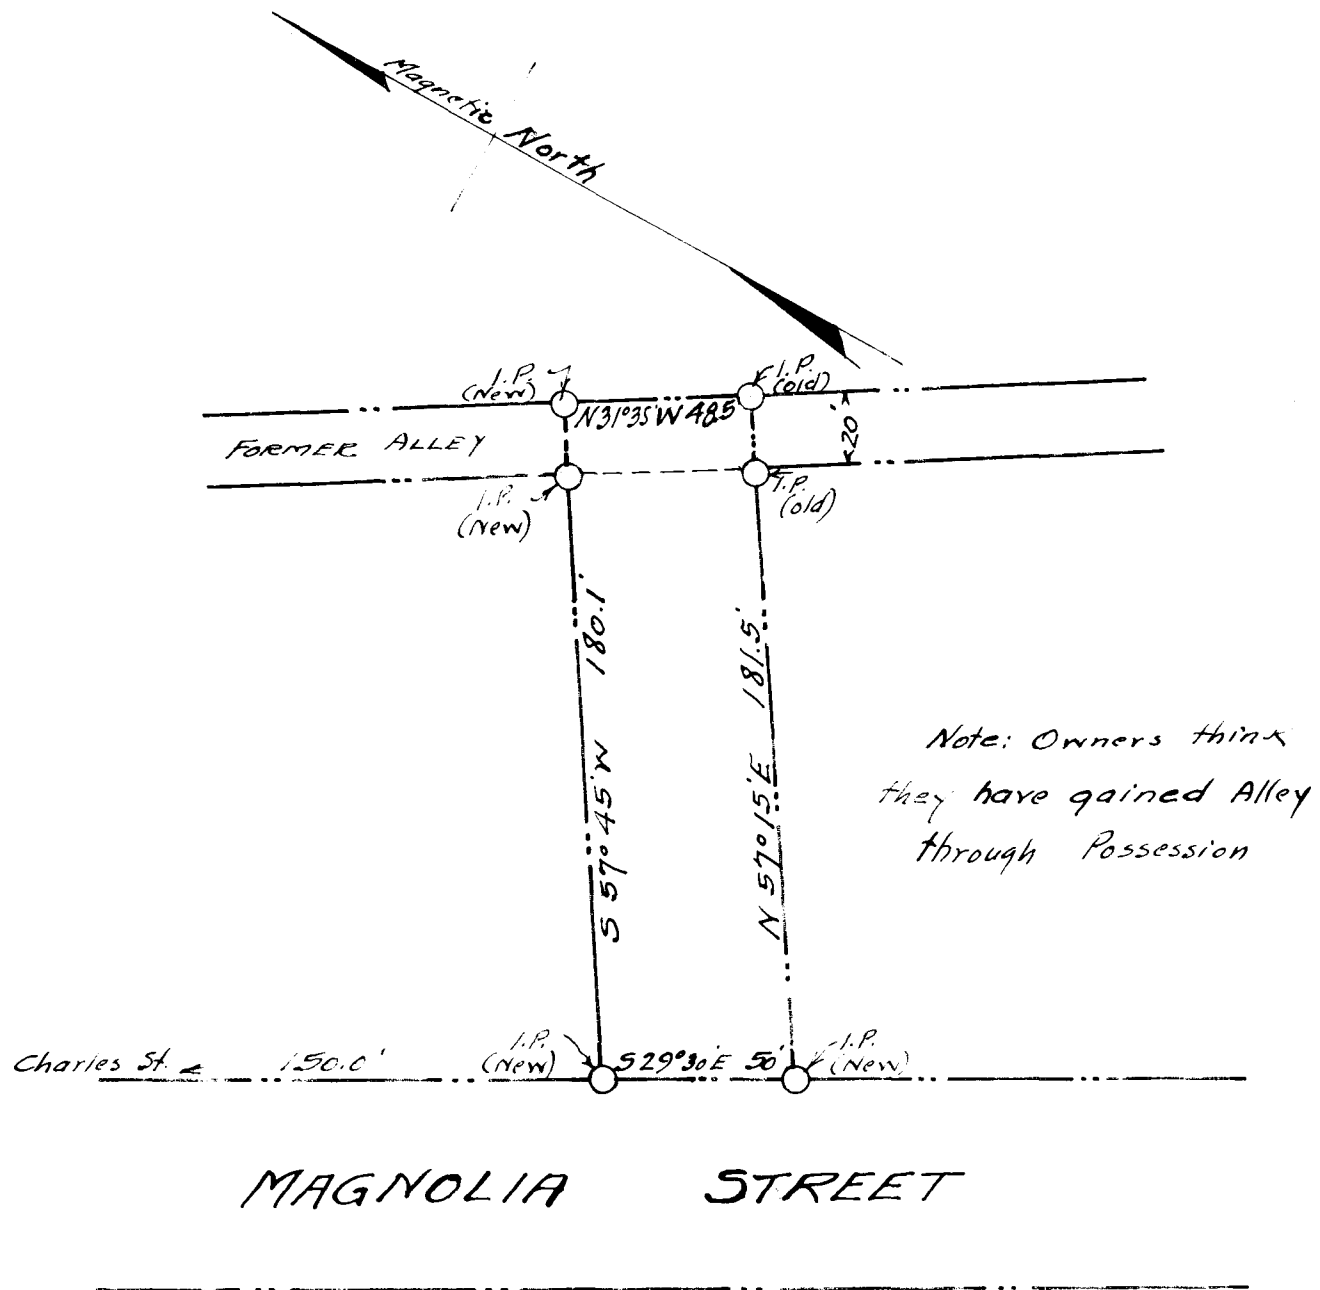

EX PARTE  
GEER DRUG CO.

PROPERTY OF  
GEER DRUG CO.  
IN THE CITY OF  
SPARTANBURG - S.C.

Scale - 1" = 50'

H. Beebe  
Engineer

Aug. 24, 1923.

Registered, Certified & Examined Sep 17 - 1923