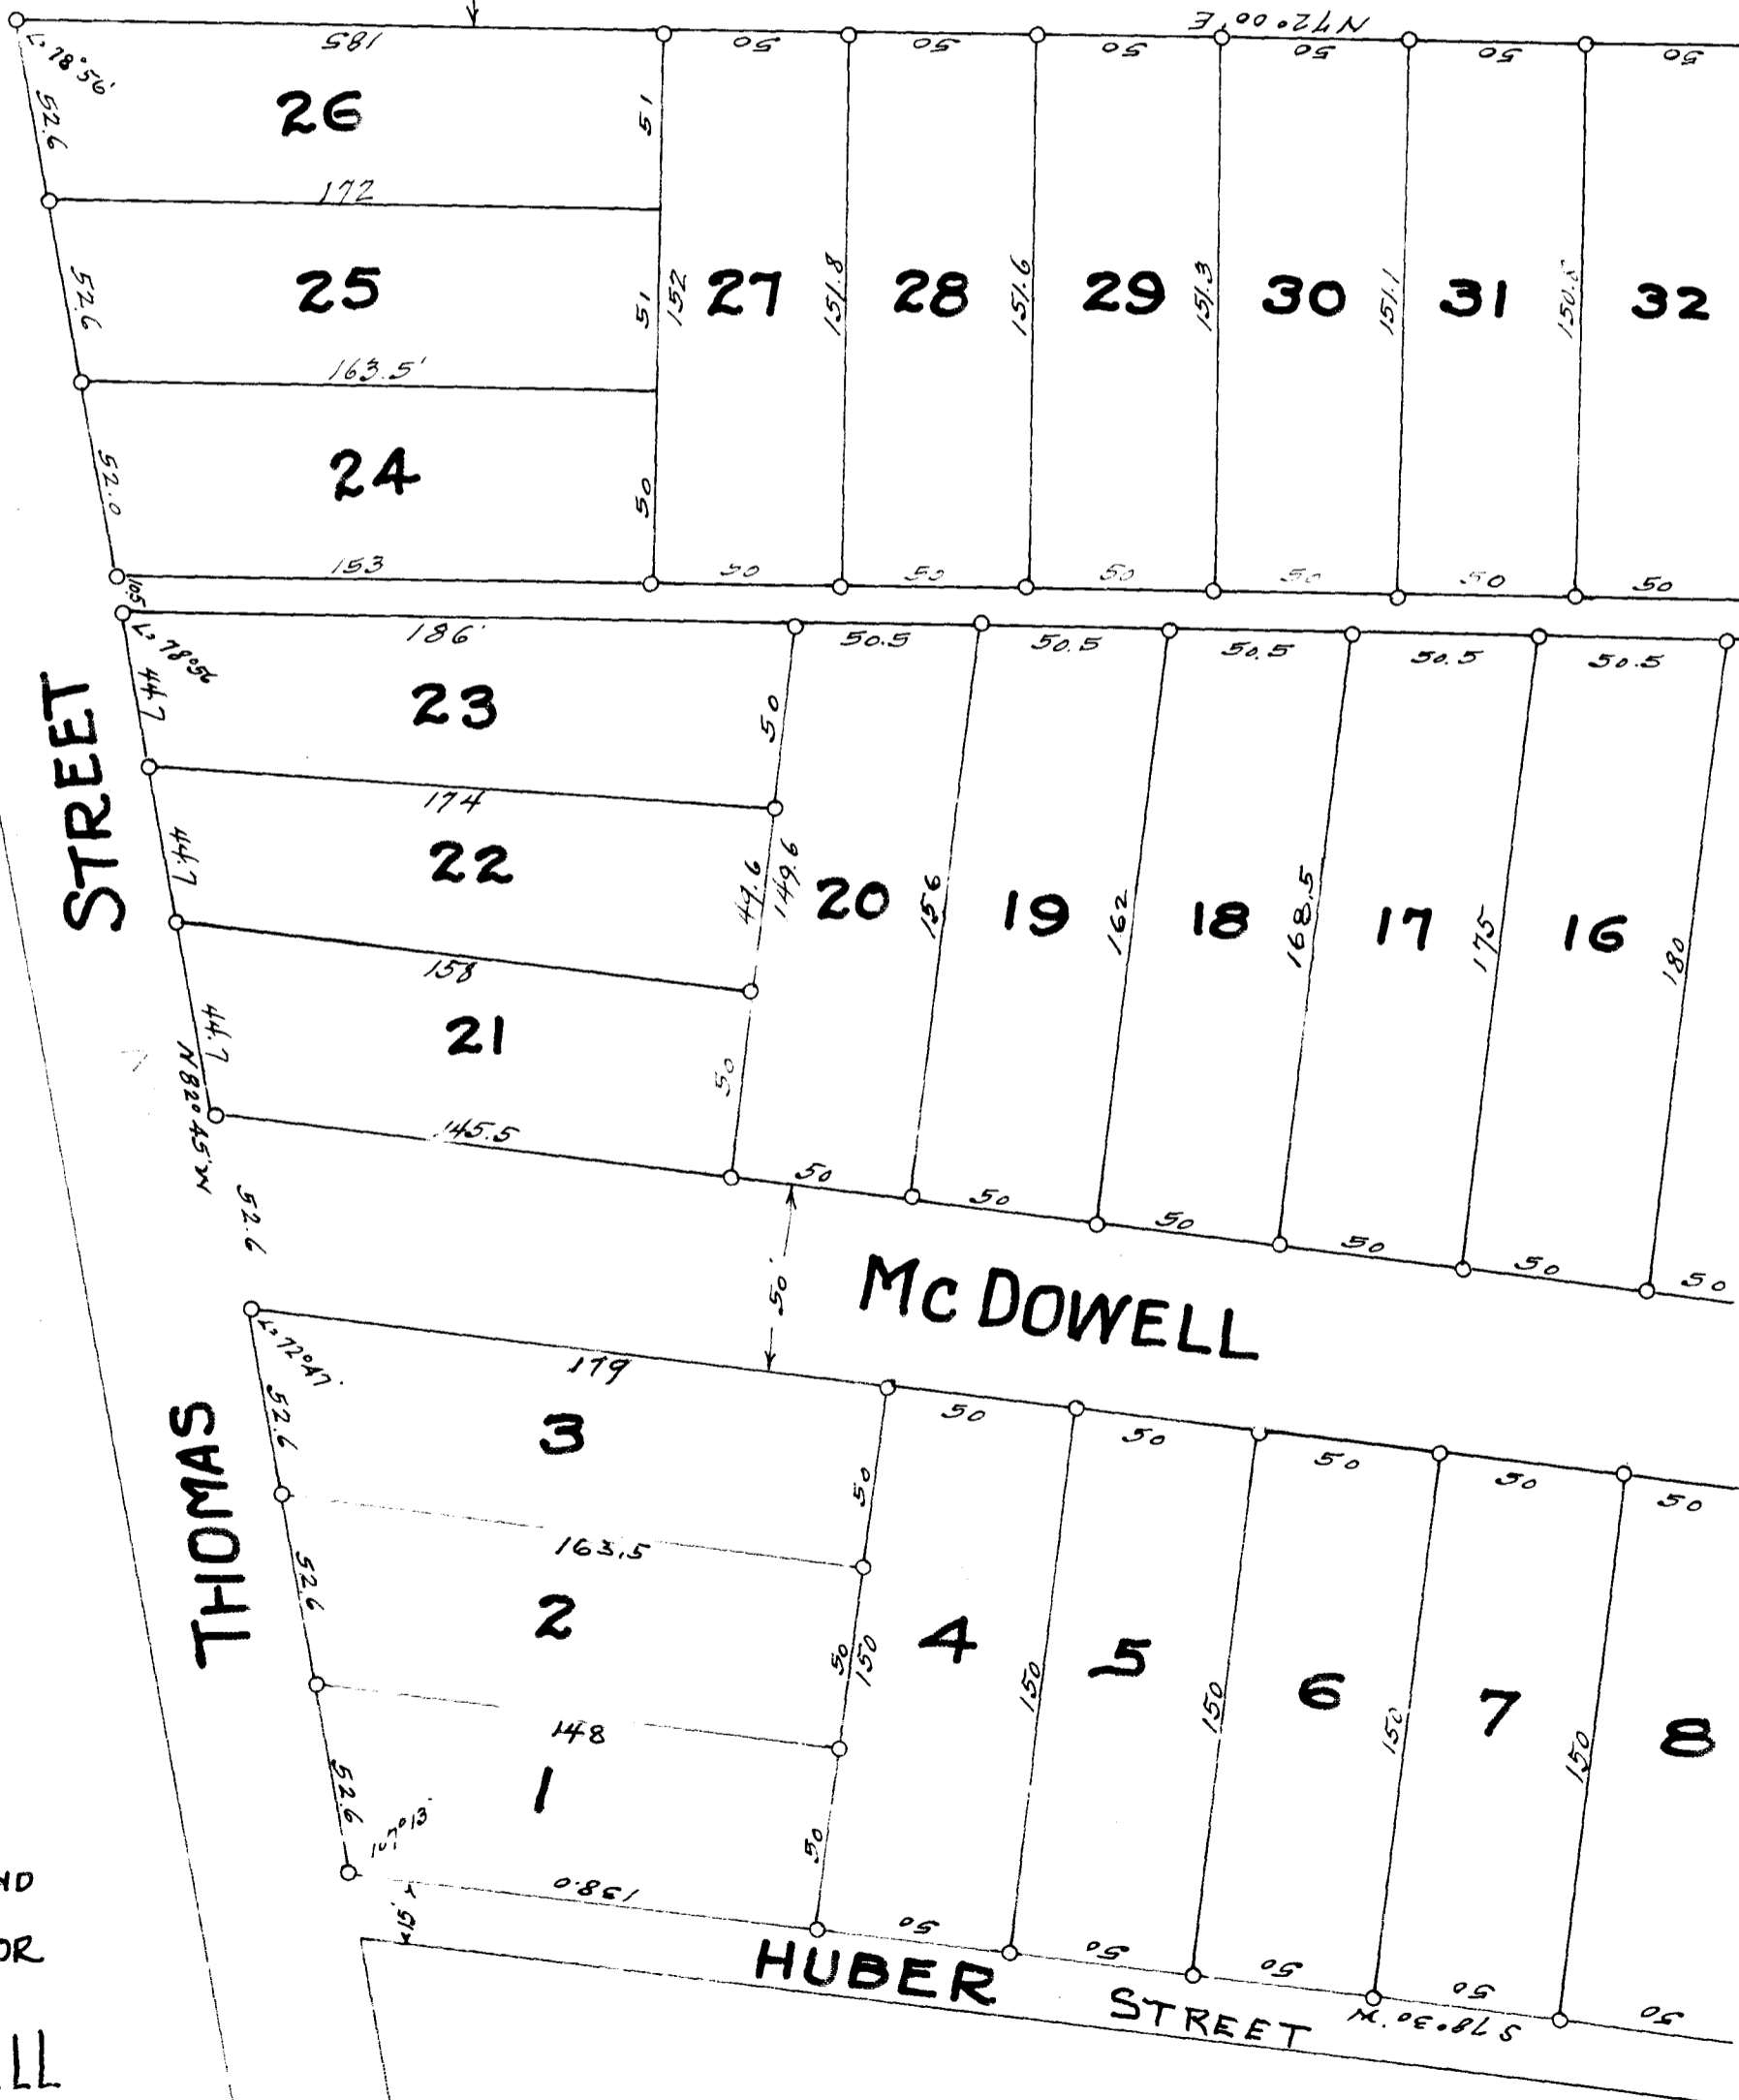

157

EX PARTE
N. O. McDowell

PEARL ST.

EDGEWOOD

OWNED BY AND
SUBDIVIDED FOR
N. O. McDowell

PREP. BY	WISE	CH
PLAT BY	WALKER	
CHECK BY		
N.O.		

Registered, Certified & Examined Oct. 20-1923

SUBDIVISION LOT 35 OF THE EVINS ESTATE SPARTANBURG S.C.

Scale: 1"=50'

10-5-23
W.N. WILLIS, CE
SPARTANBURG, S.C.