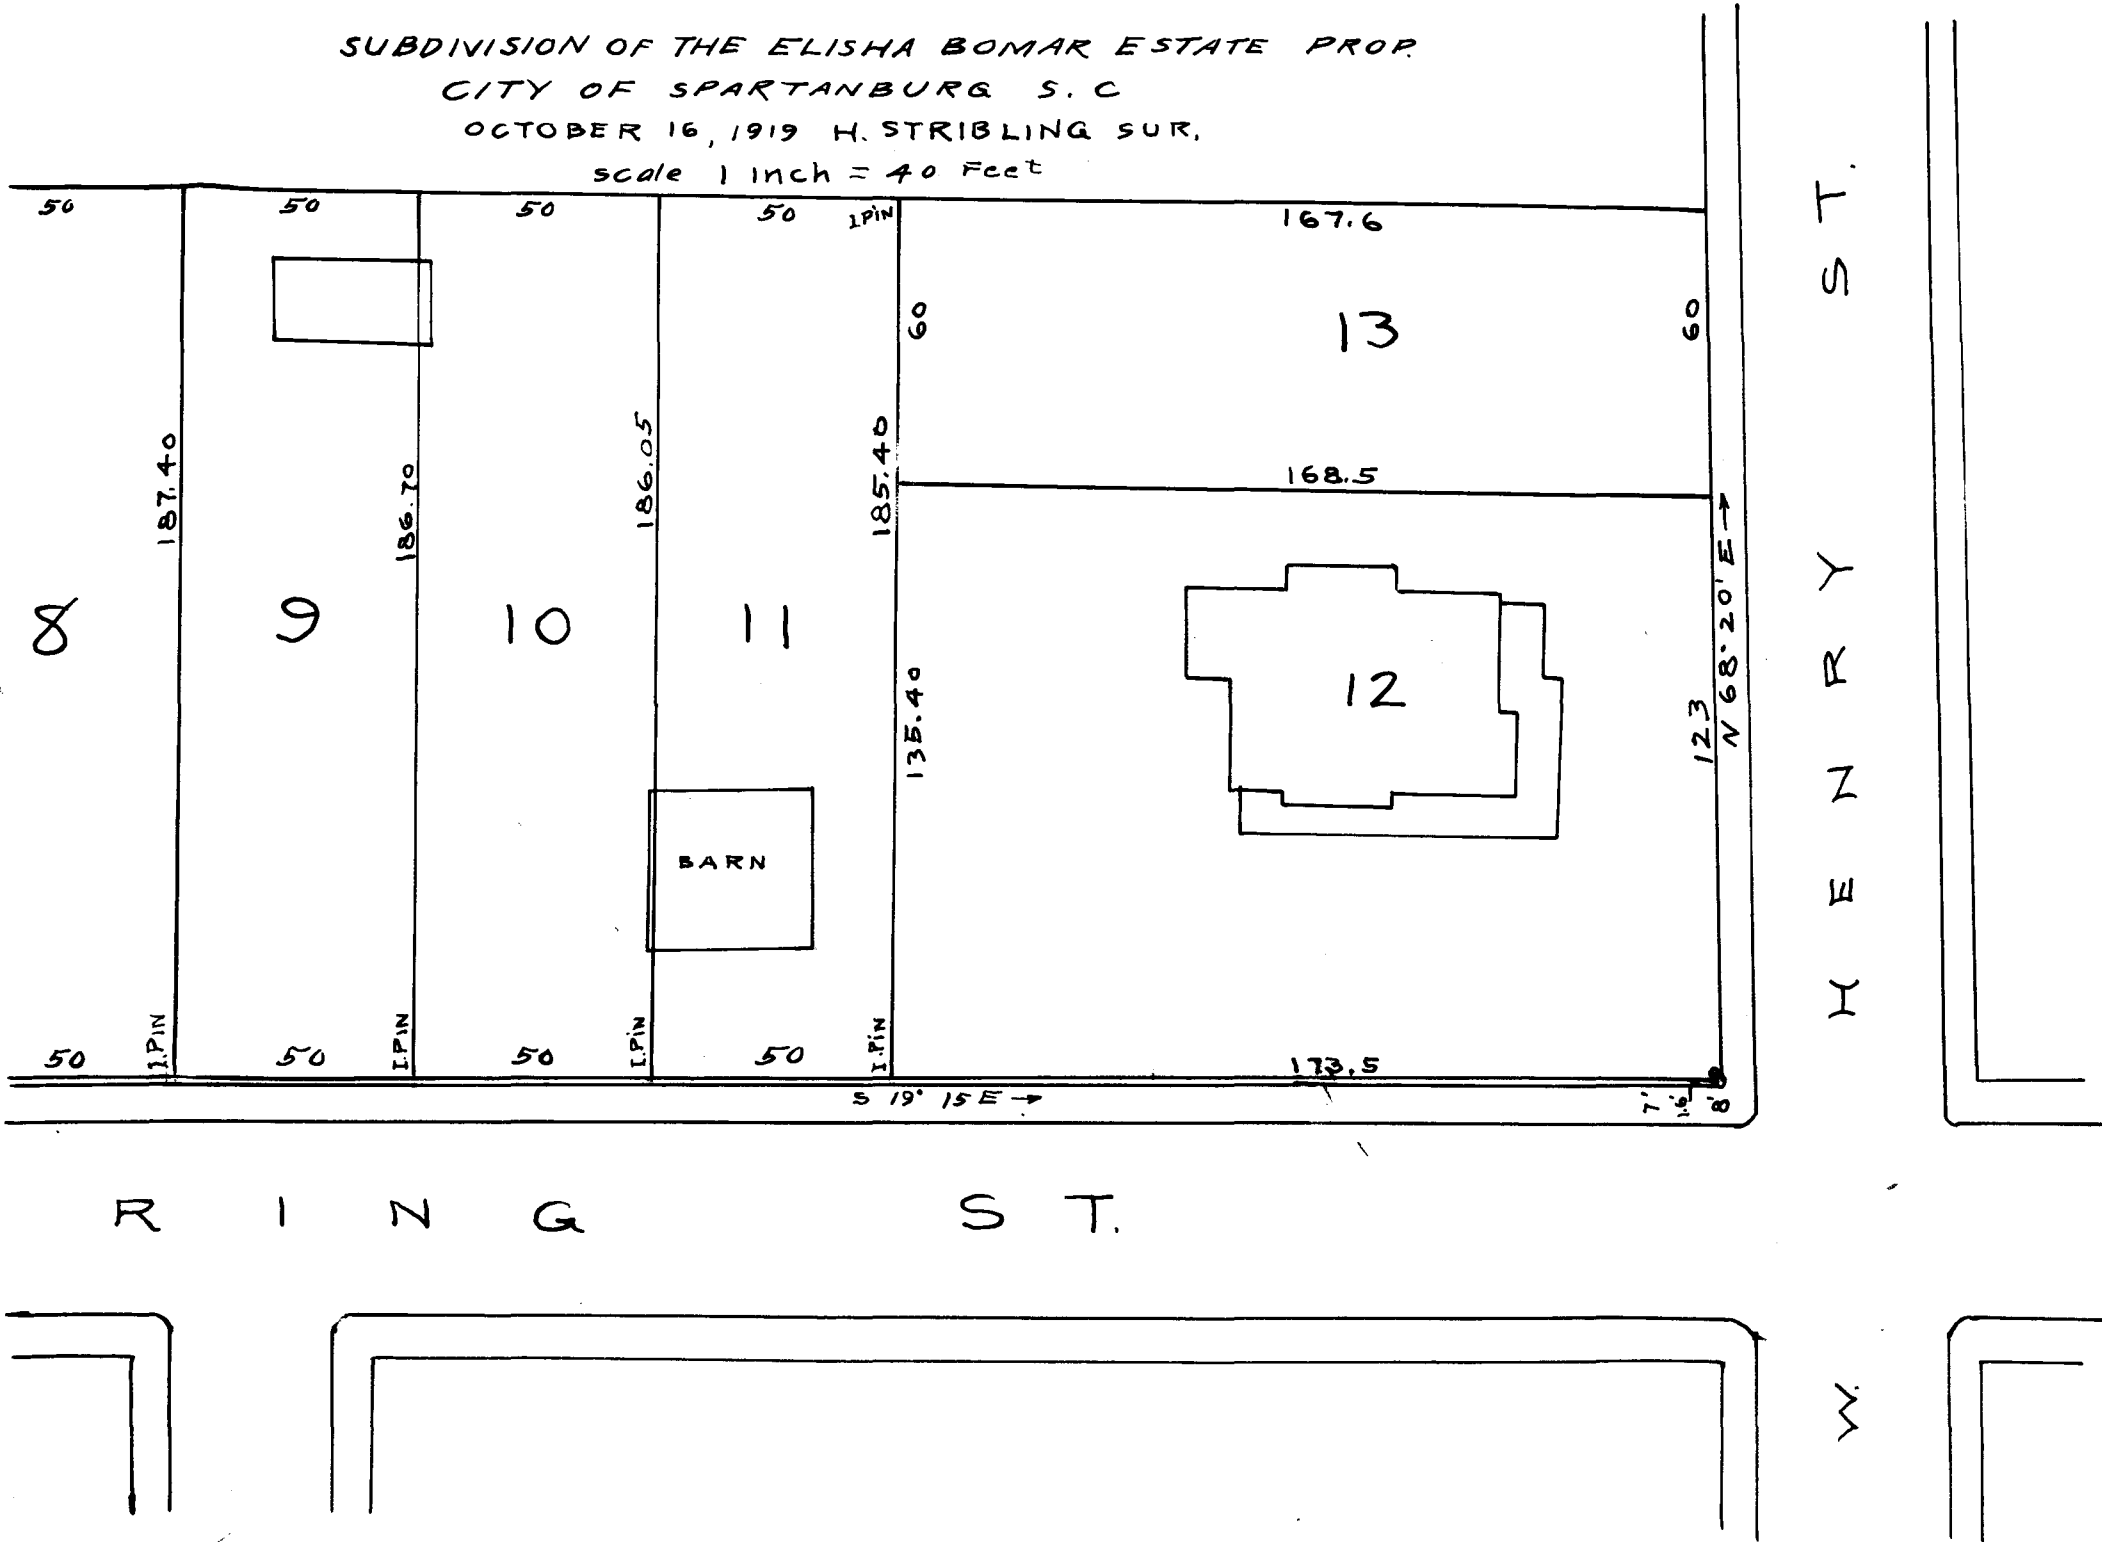

30

EX PARTE
ELISHA BOMAR ESTATE

SUBDIVISION OF THE ELISHA BOMAR ESTATE PROP.
CITY OF SPARTANBURG S. C
OCTOBER 16, 1919 H. STRIBLING SUR.
scale 1 inch = 40 Feet

Registered, Certified + Examined May 8th 1924