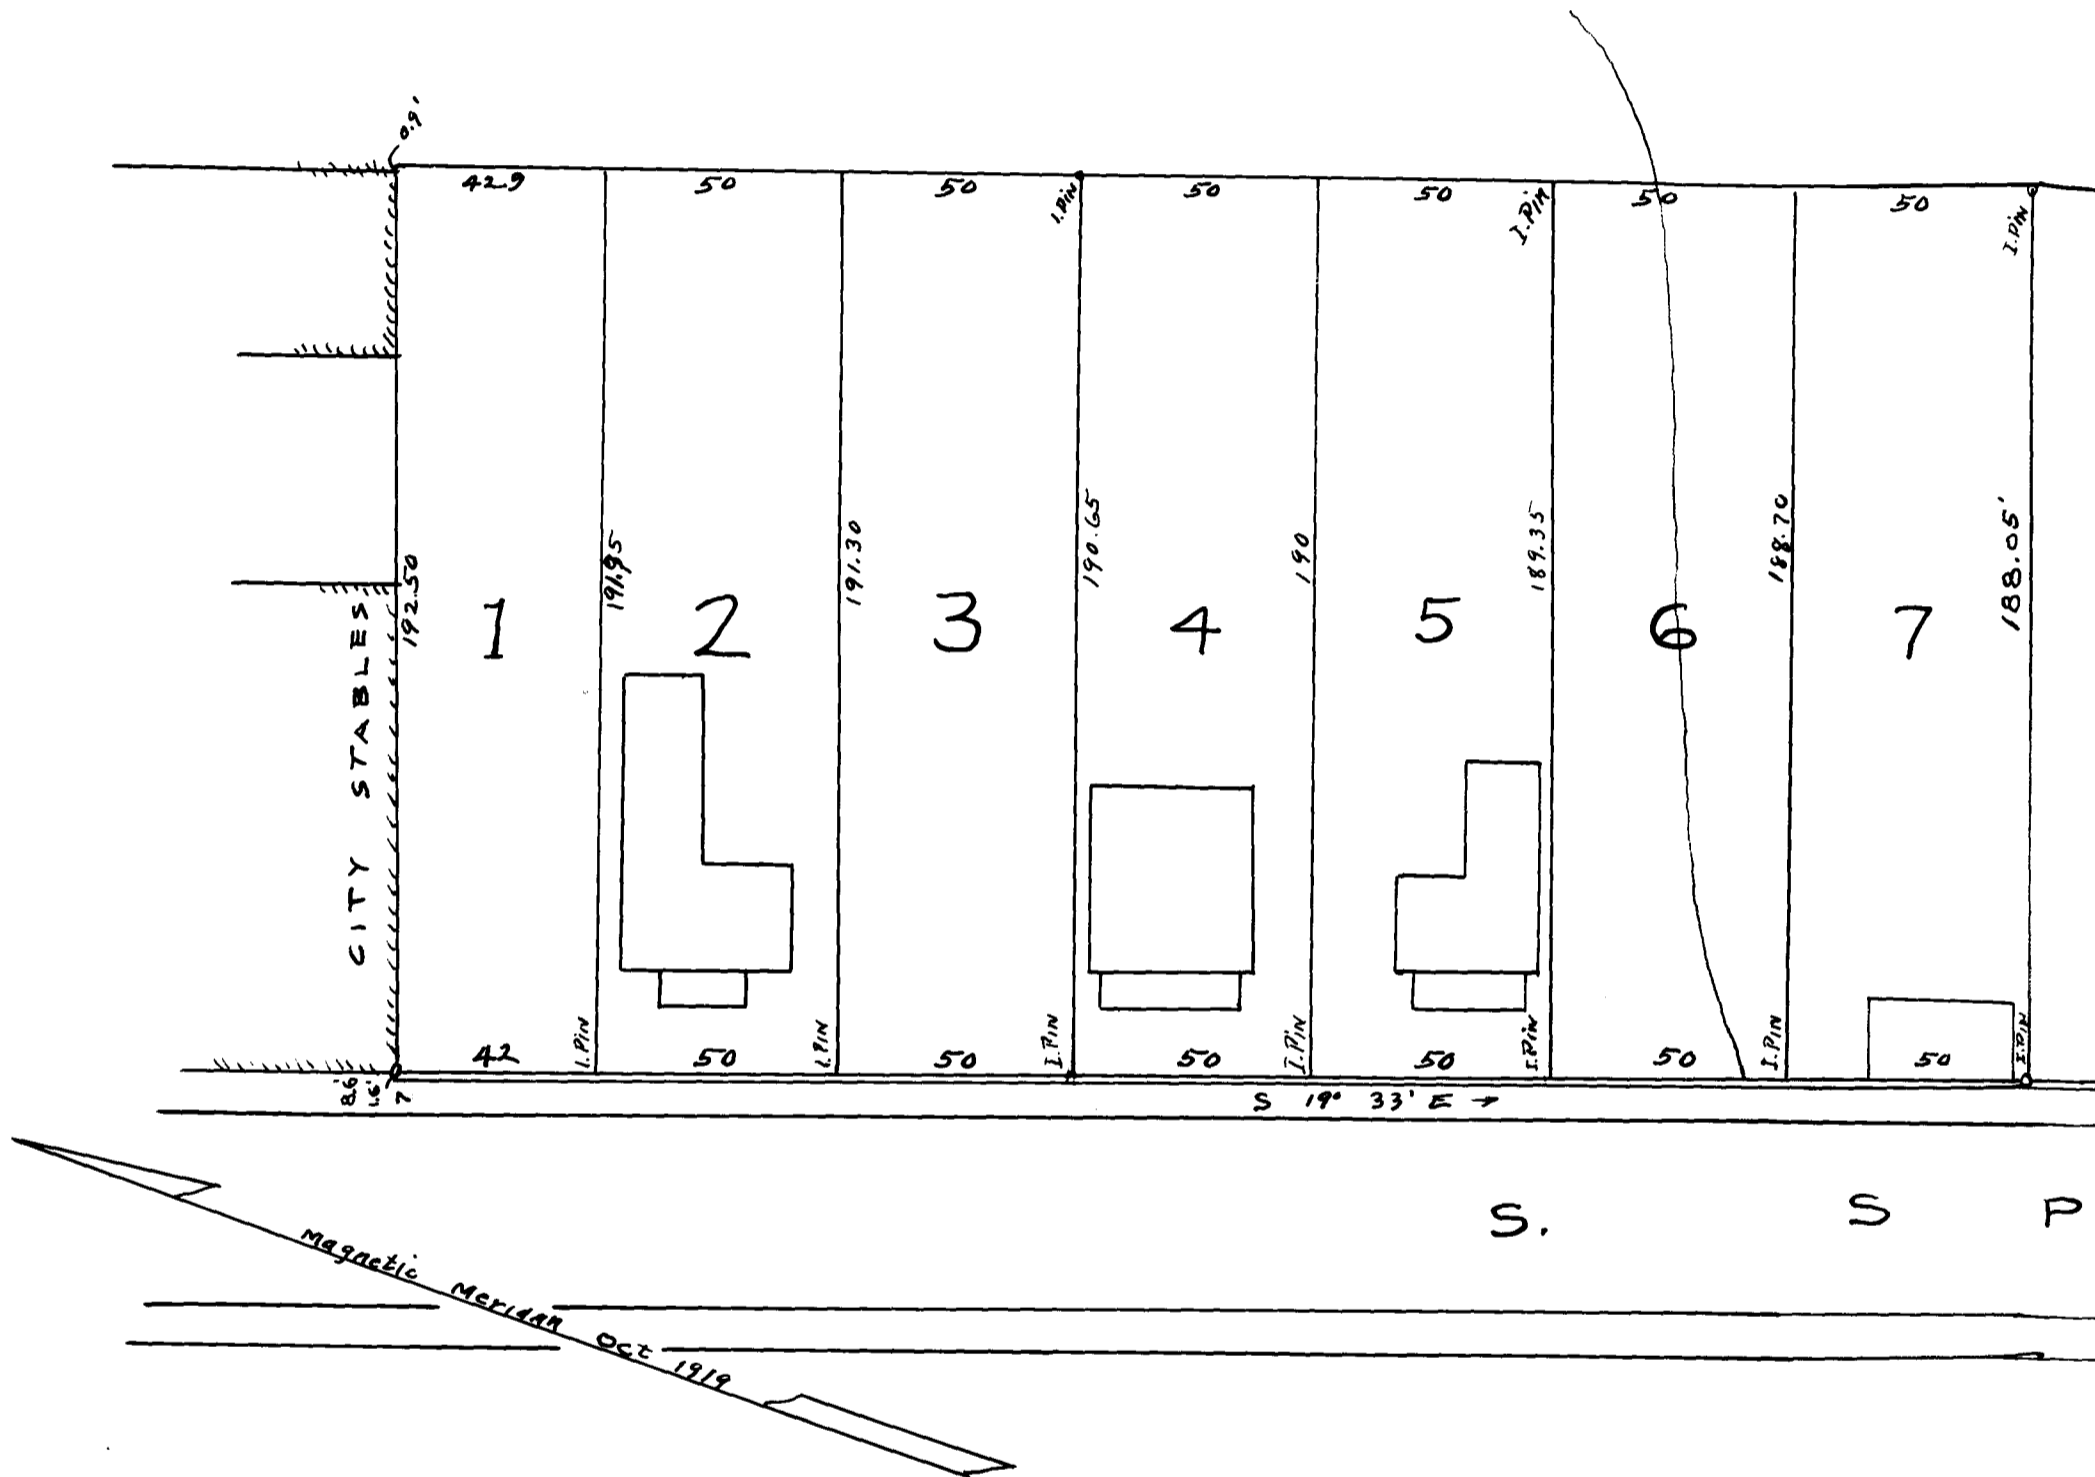

30

EX PARTE
ELISHA BOMAR ESTATE

SUBDIVISION OF THE ELISHA BOMAR ESTATE PROP.
CITY OF SPARTANBURG S. C
OCTOBER 16, 1919 H. STRIBLING SUR.
scale 1 inch = 40 Feet

Registered, Certified + Examined May 8th 1924