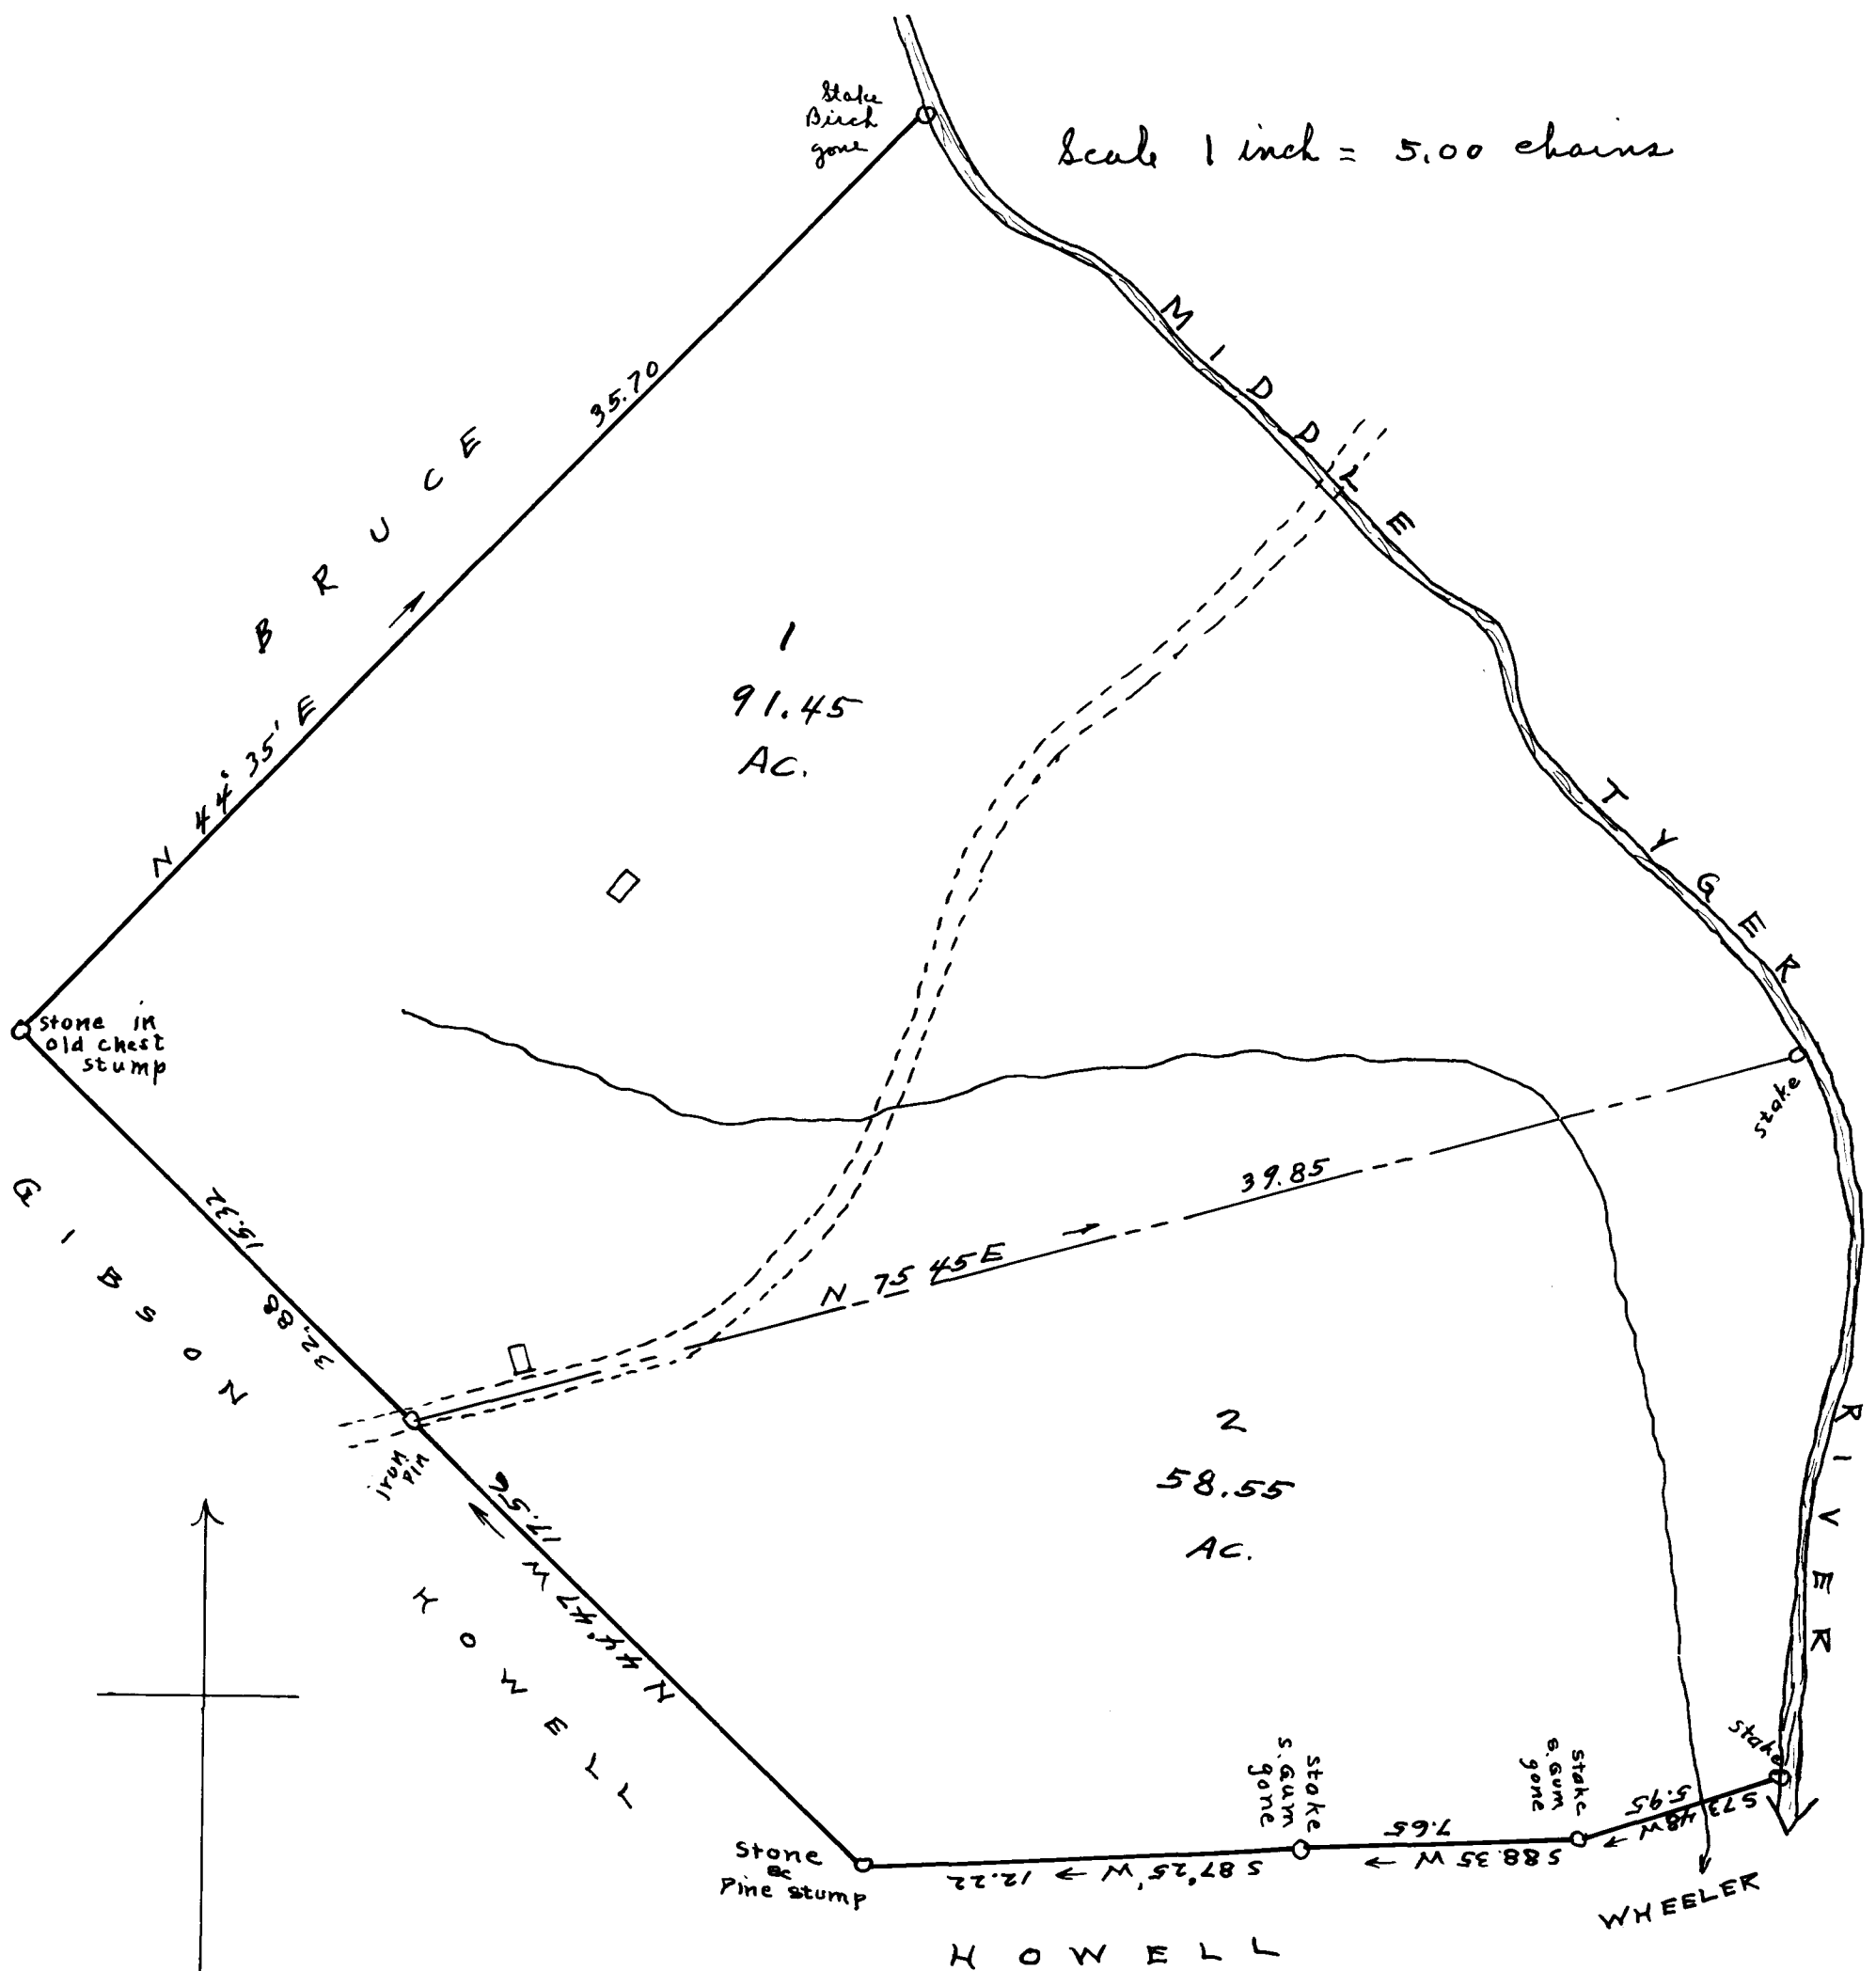

EX PARTE
MRS. M. E. GROCE ESTATE

HOWELL
 "NODINE PLACE"
 ESTATE OF
 MRS. M. E. GROCE, DEC'D.
 SITUATED 5 MILES NORTH GREER, SC
 SPARTANBURG, CO.
 SURVEYED & SUB-DIVIDED SEPT. 1-2, 1921
 J. H. ATKINS, SURV'R.