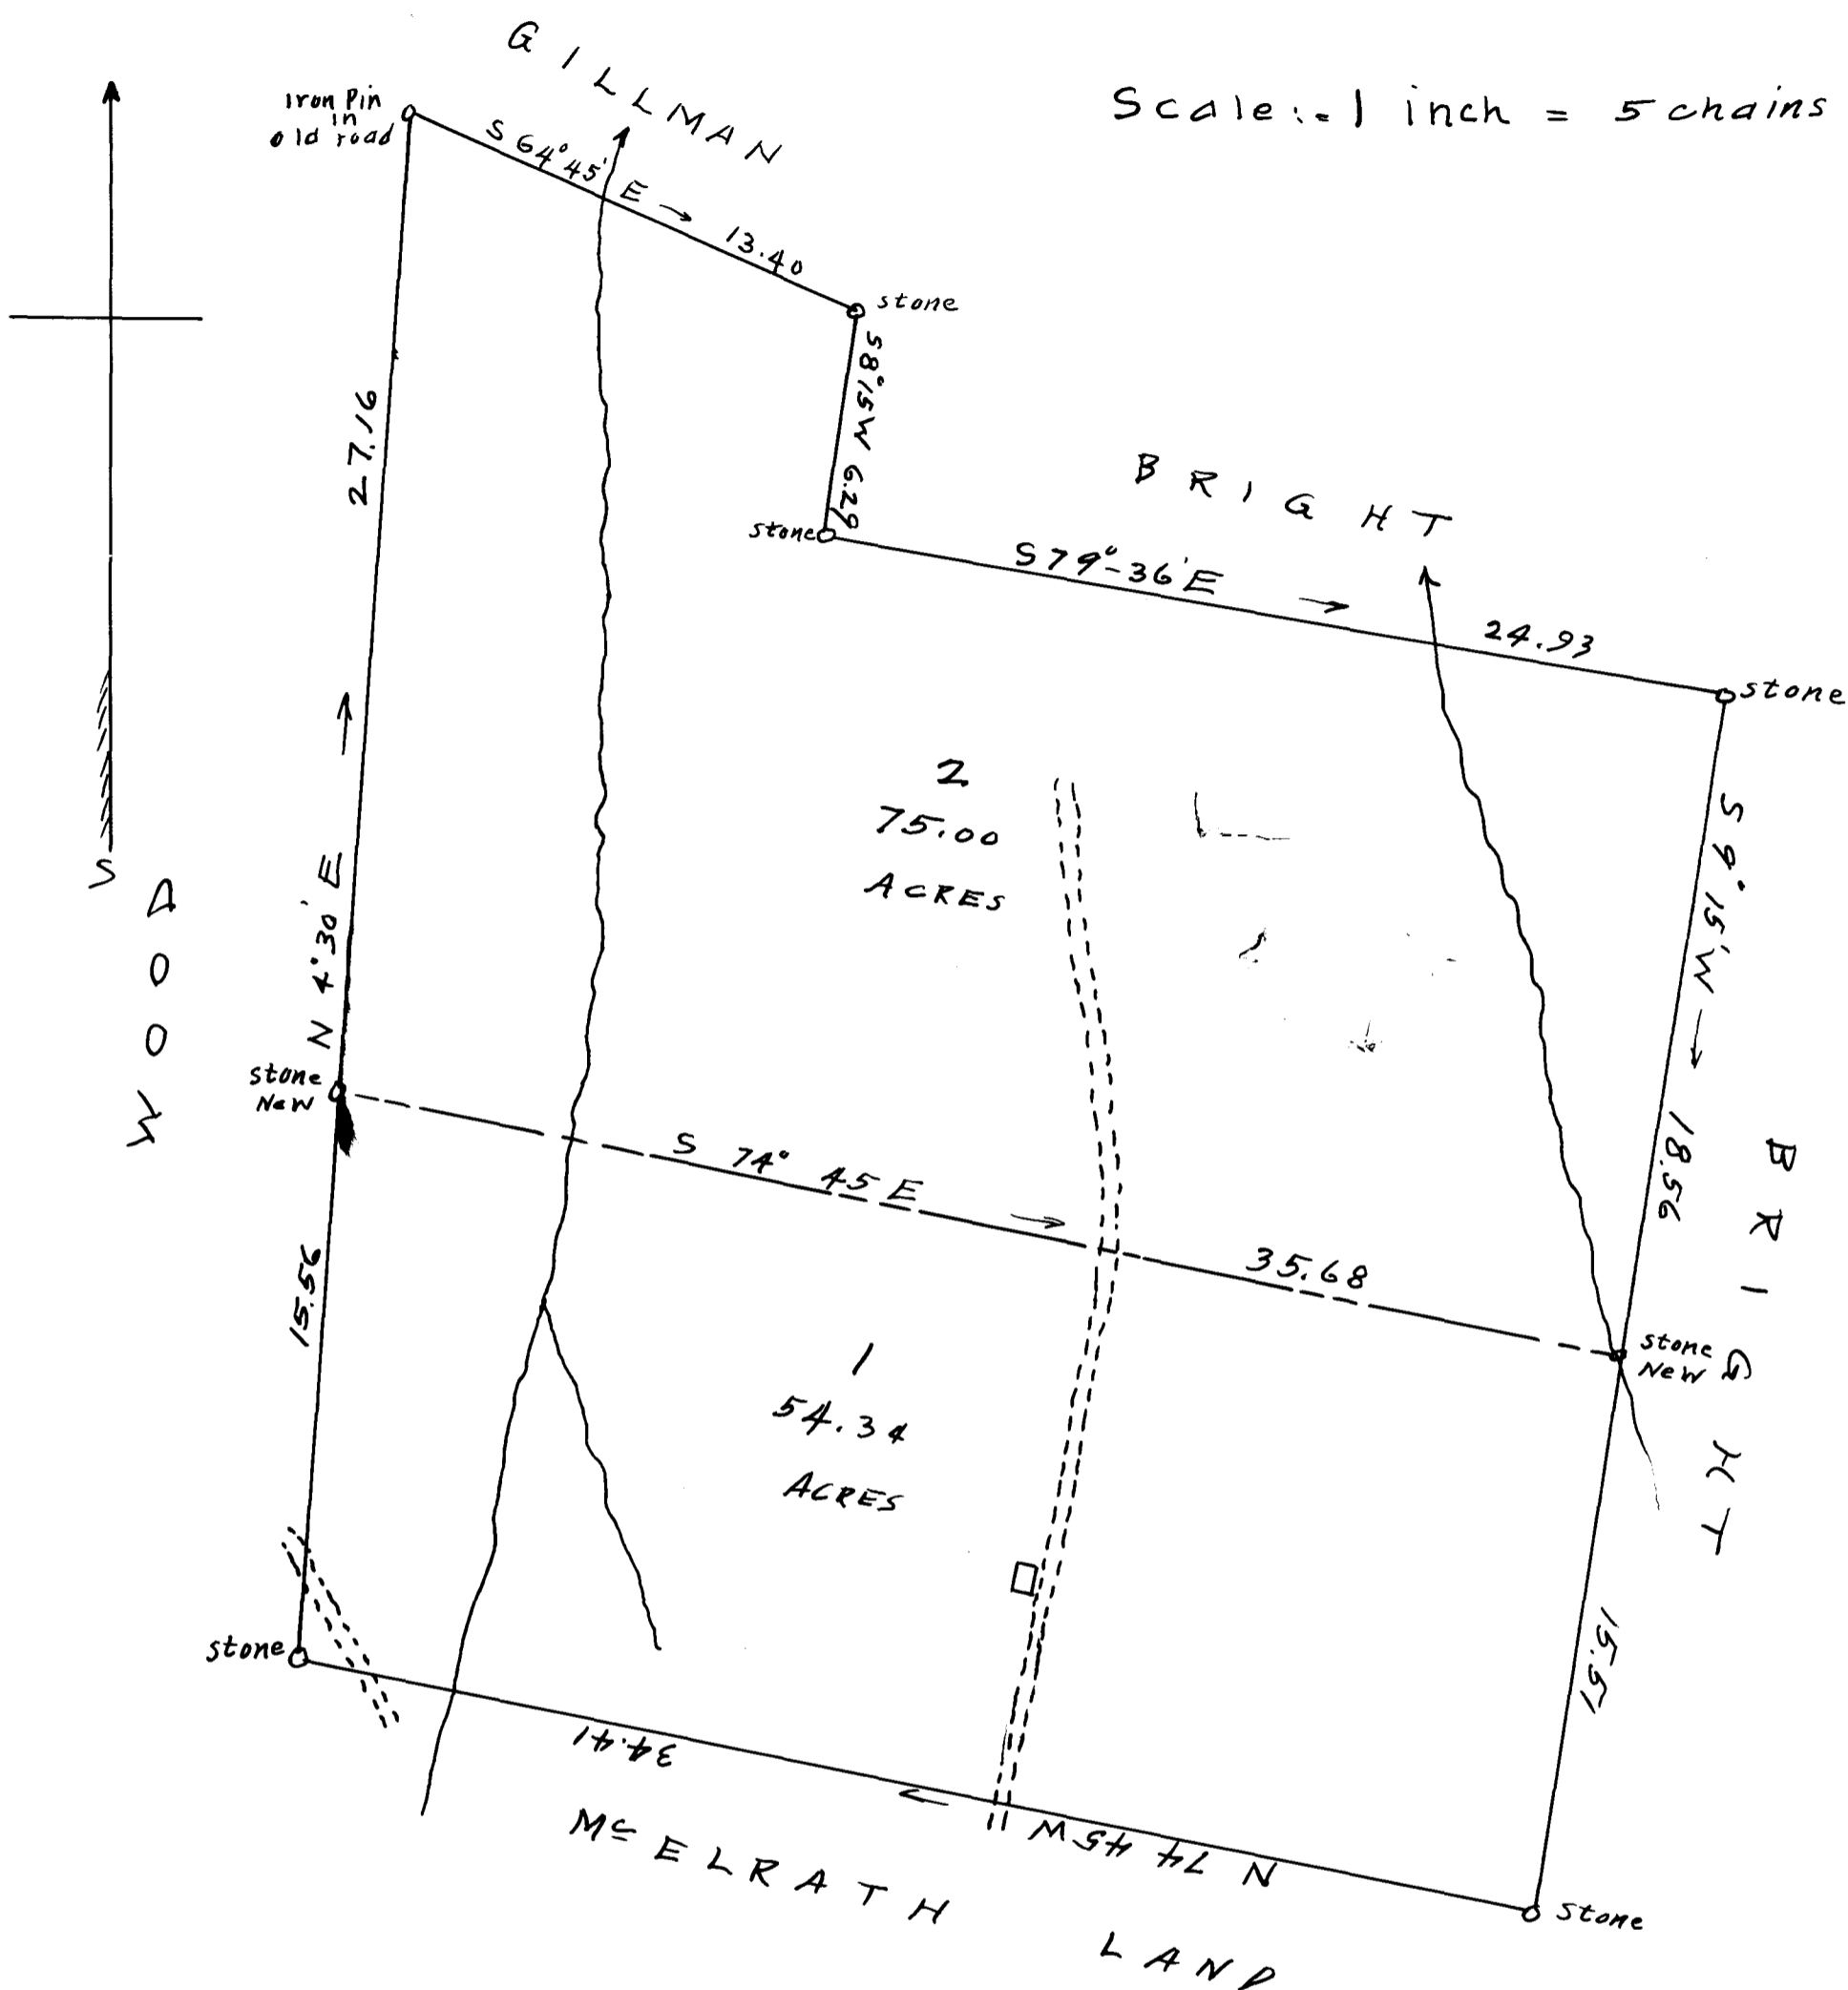

EX PARTE
MRS. M. E. GROCE ESTATE

Scale: 1 inch = 5 chains

"SNODDY PLACE"
ESTATE OF
Mrs. M. E. GROCE, Dec'd

Situated Three miles Southwest of the town of Duncan, near Wood's Chapel, Spartanburg Co. S.C
Re-surveyed and Sub-divided Sept. 8-10, 1921 and set of by the Court as the Property of —