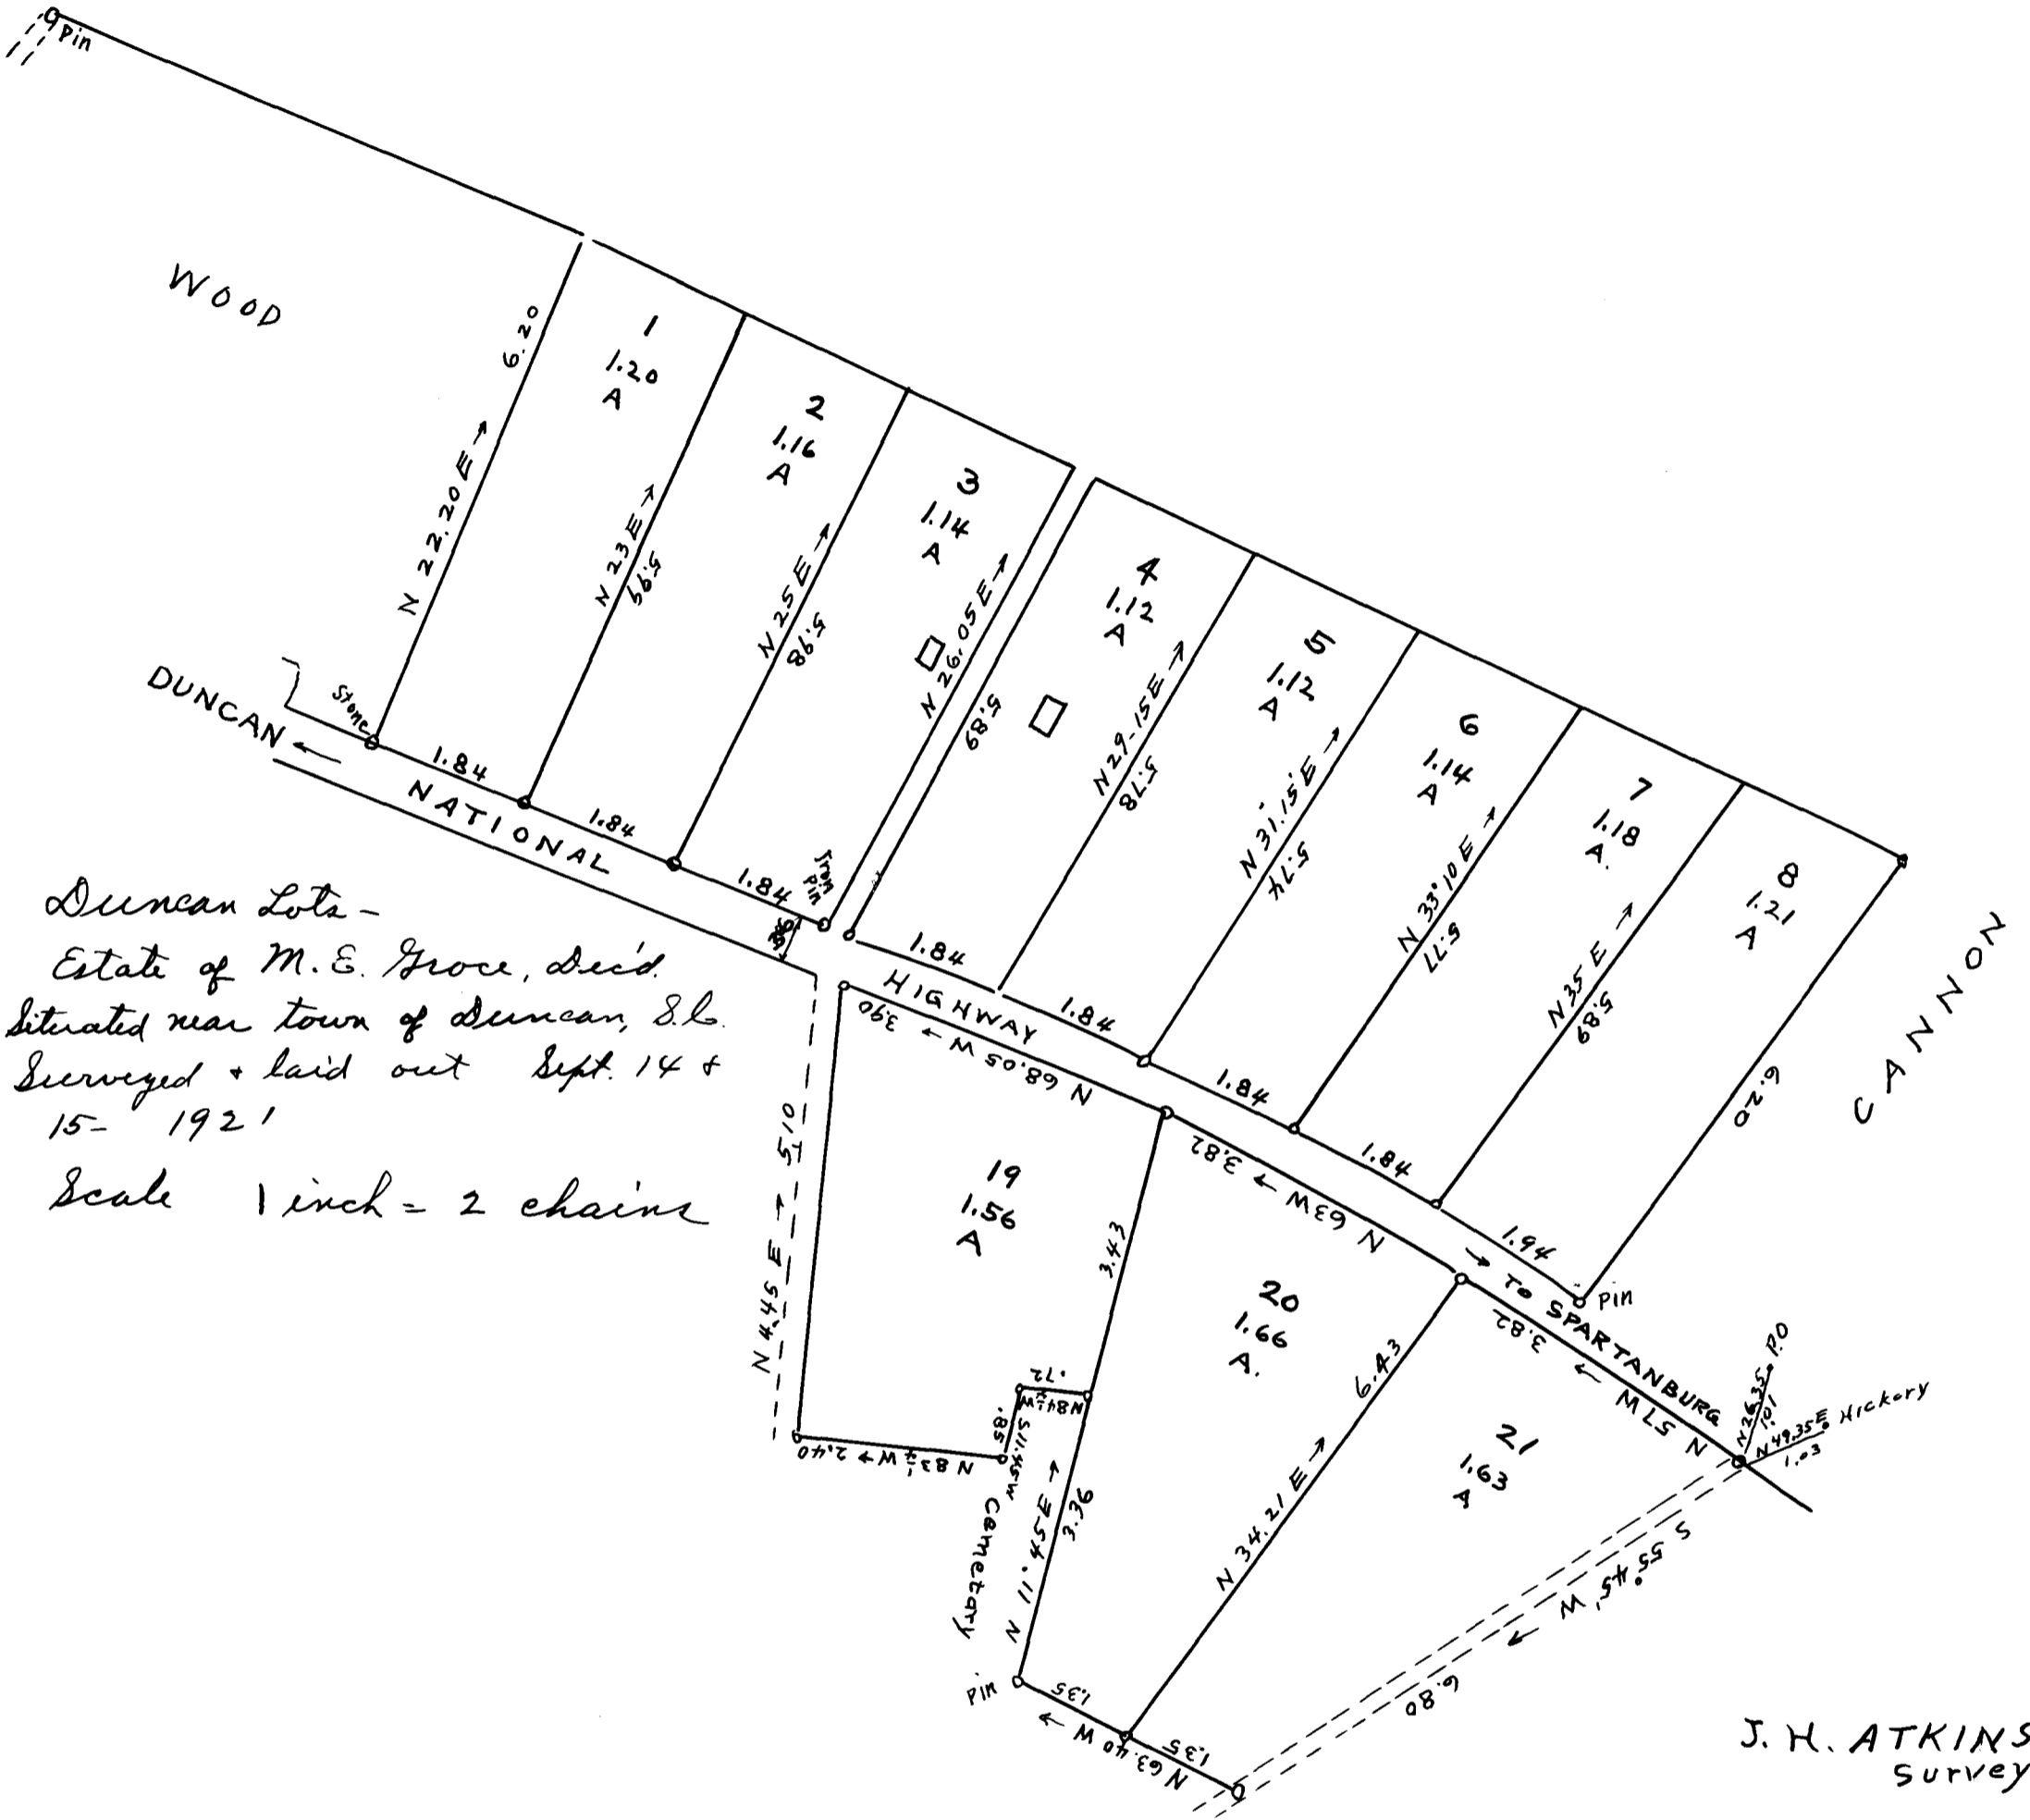

EX PARTE
MRS. M. E. GROCE ESTATE

Duncan Lots -
 Estate of M. E. Groce, dec'd.
 Situated near town of Duncan, S.C.
 Surveyed + laid out Sept. 14 +
 15- 1921
 Scale 1 inch = 2 chains

Registered, Certified & Examined May 24-1924