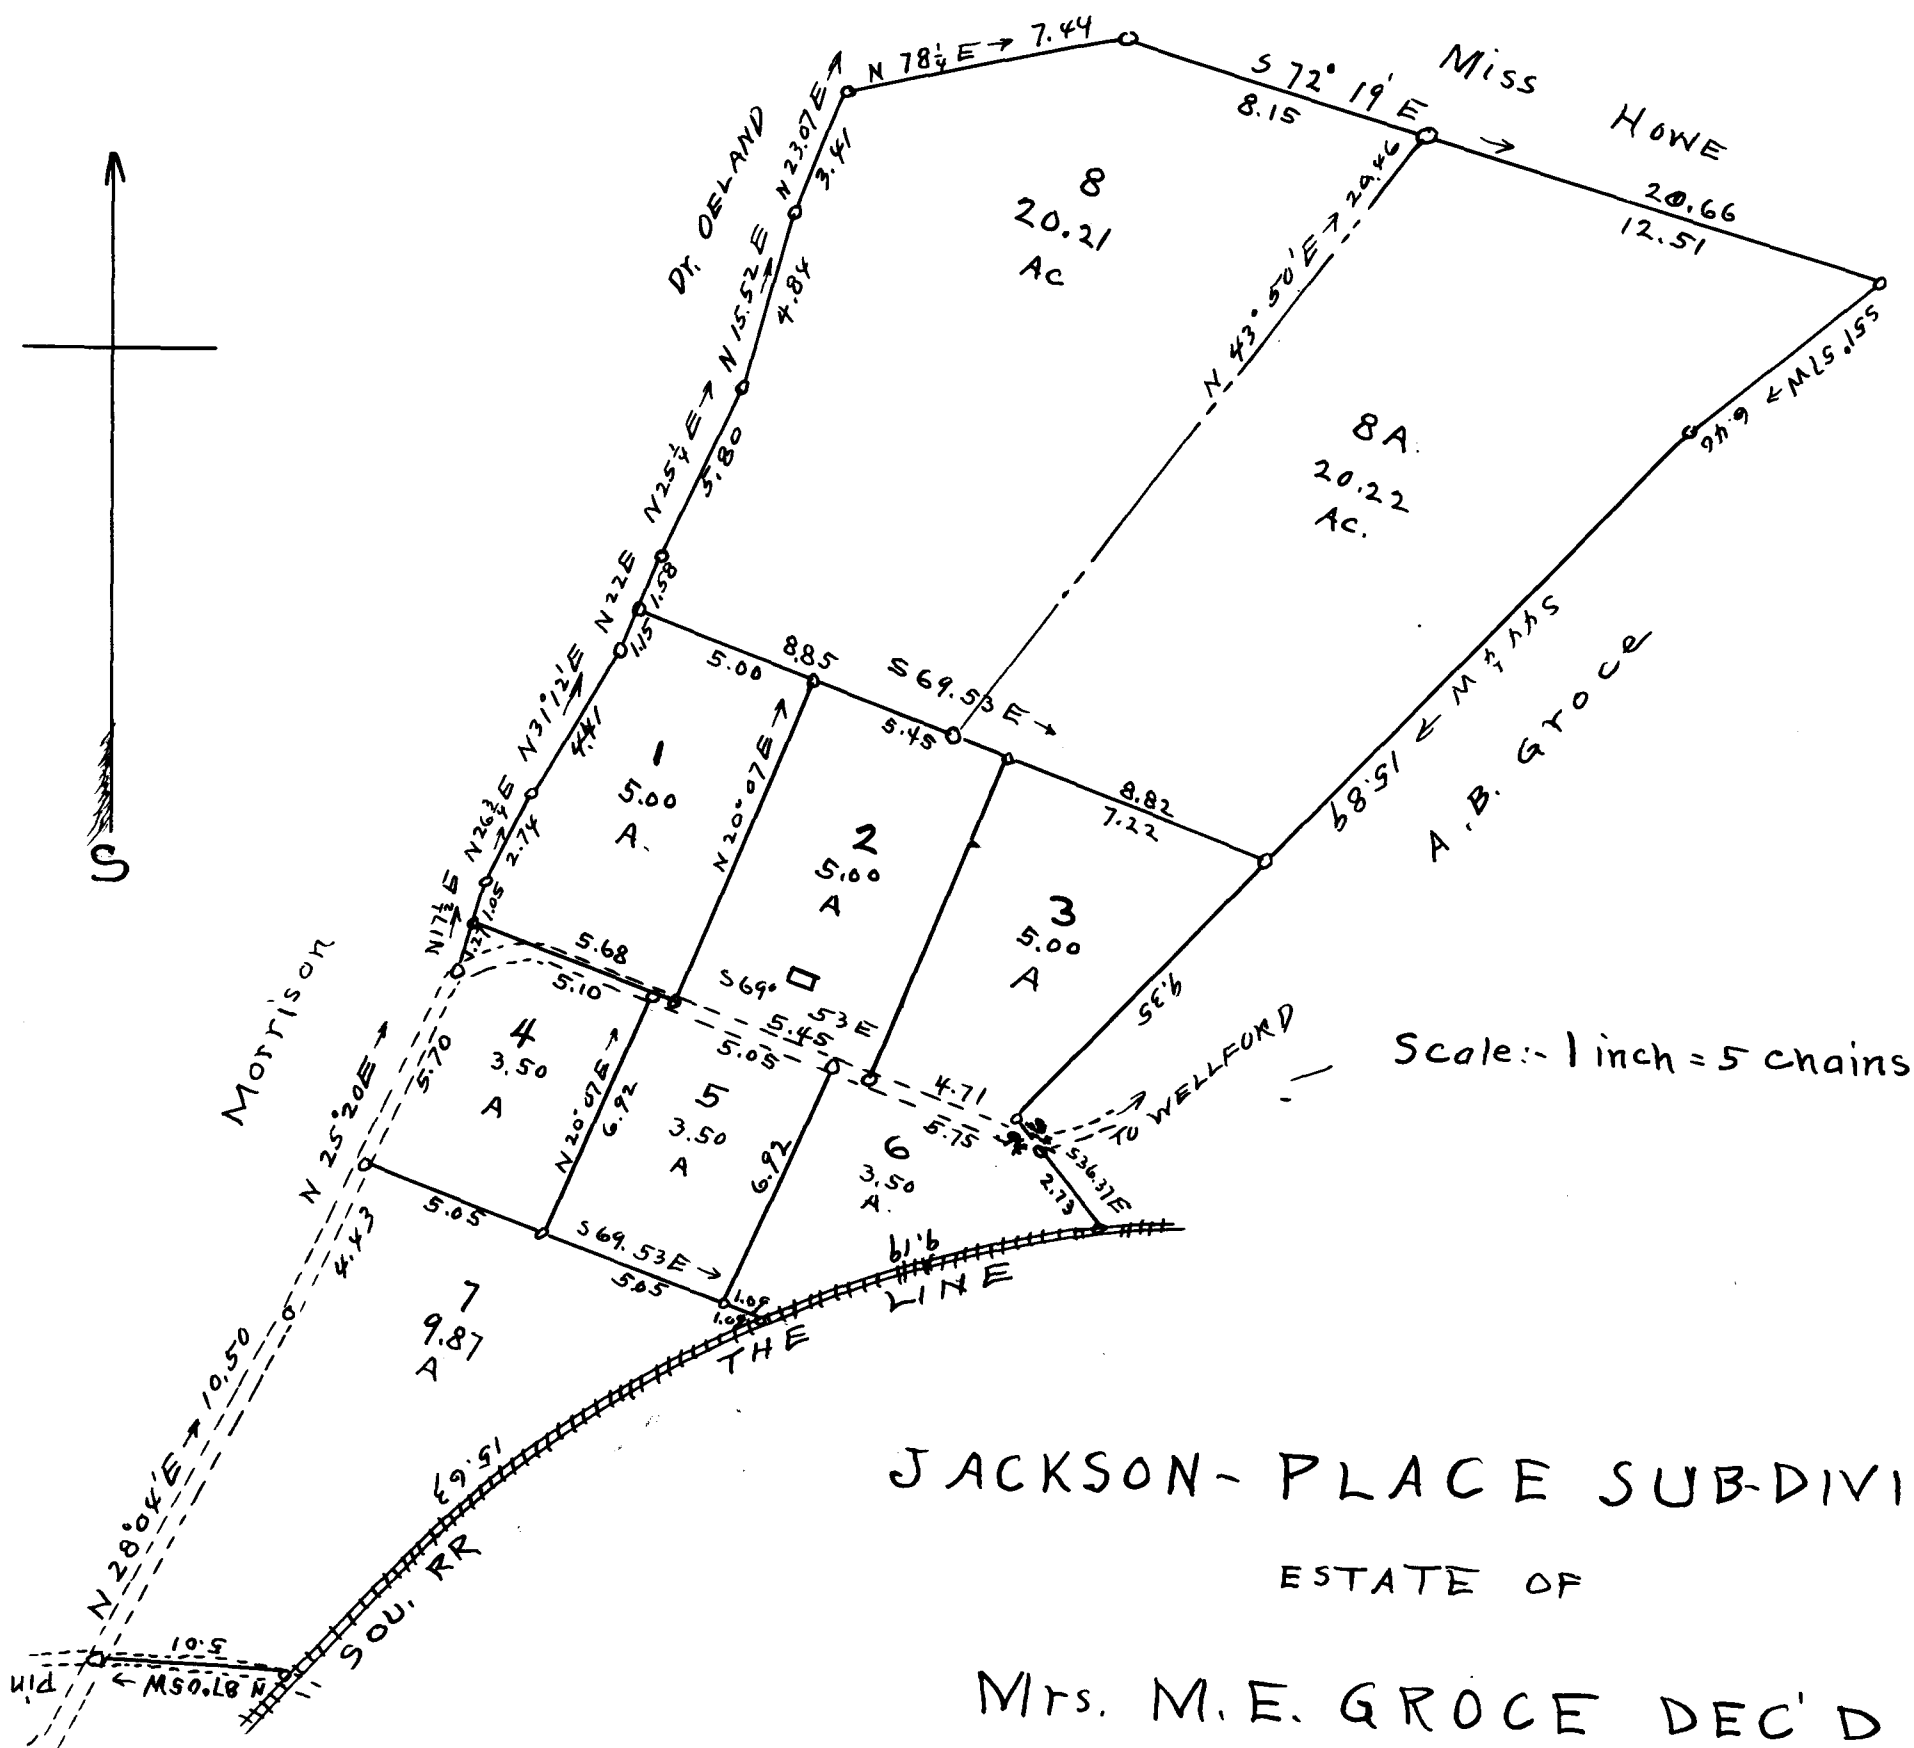

EX PARTE  
MRS. M.E. GROCE ESTATE

JACKSON-PLACE SUB-DIVIDED  
ESTATE OF  
Mrs. M.E. GROCE DEC'D

Situated half mile West of Wellford  
Spartanburg County S.C

Surveyed Sept. 22, 1921

J.H. ATKINS Surveyor

Registered, Certified & Examined May 24-1924