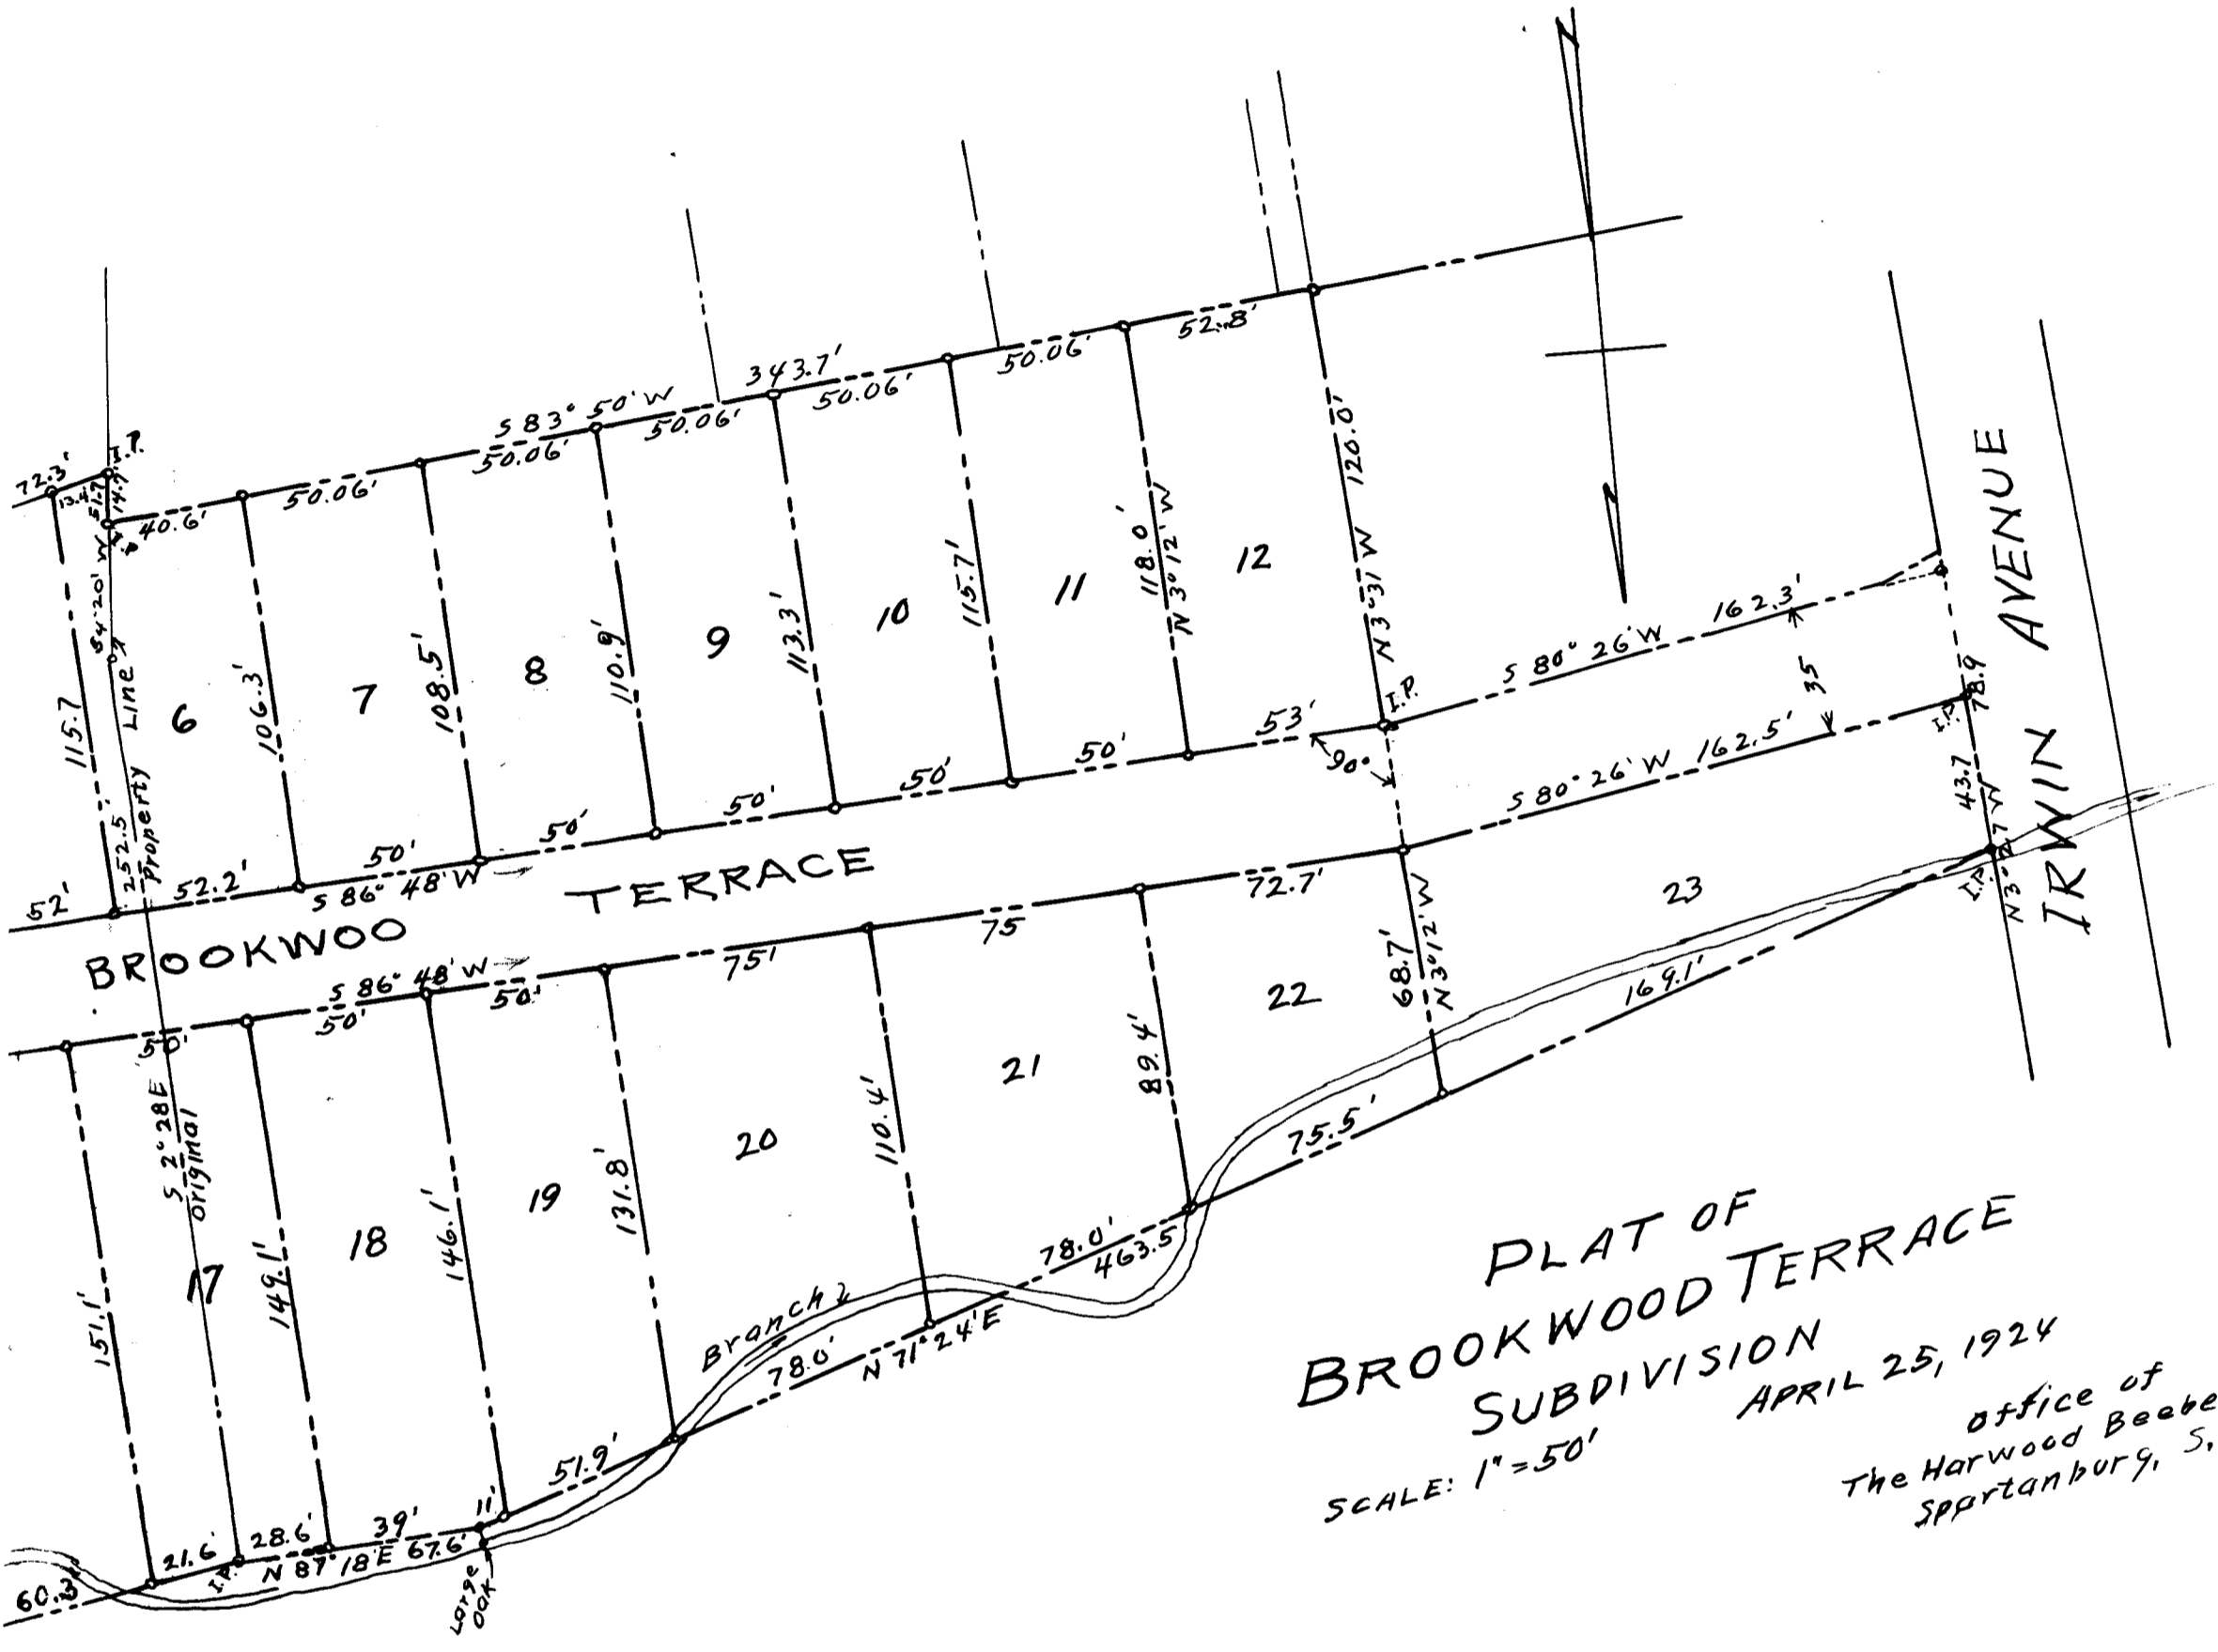

47

EX PARTE
BROOKWOOD REALTY CO

PLAT OF
 BROOKWOOD TERRACE
 SUBDIVISION
 APRIL 25, 1924
 SCALE: 1" = 50'
 Office of
 The Harwood Beebe Co.
 Spartanburg, S.C.

Registered, Certified & Examined June 23-1924