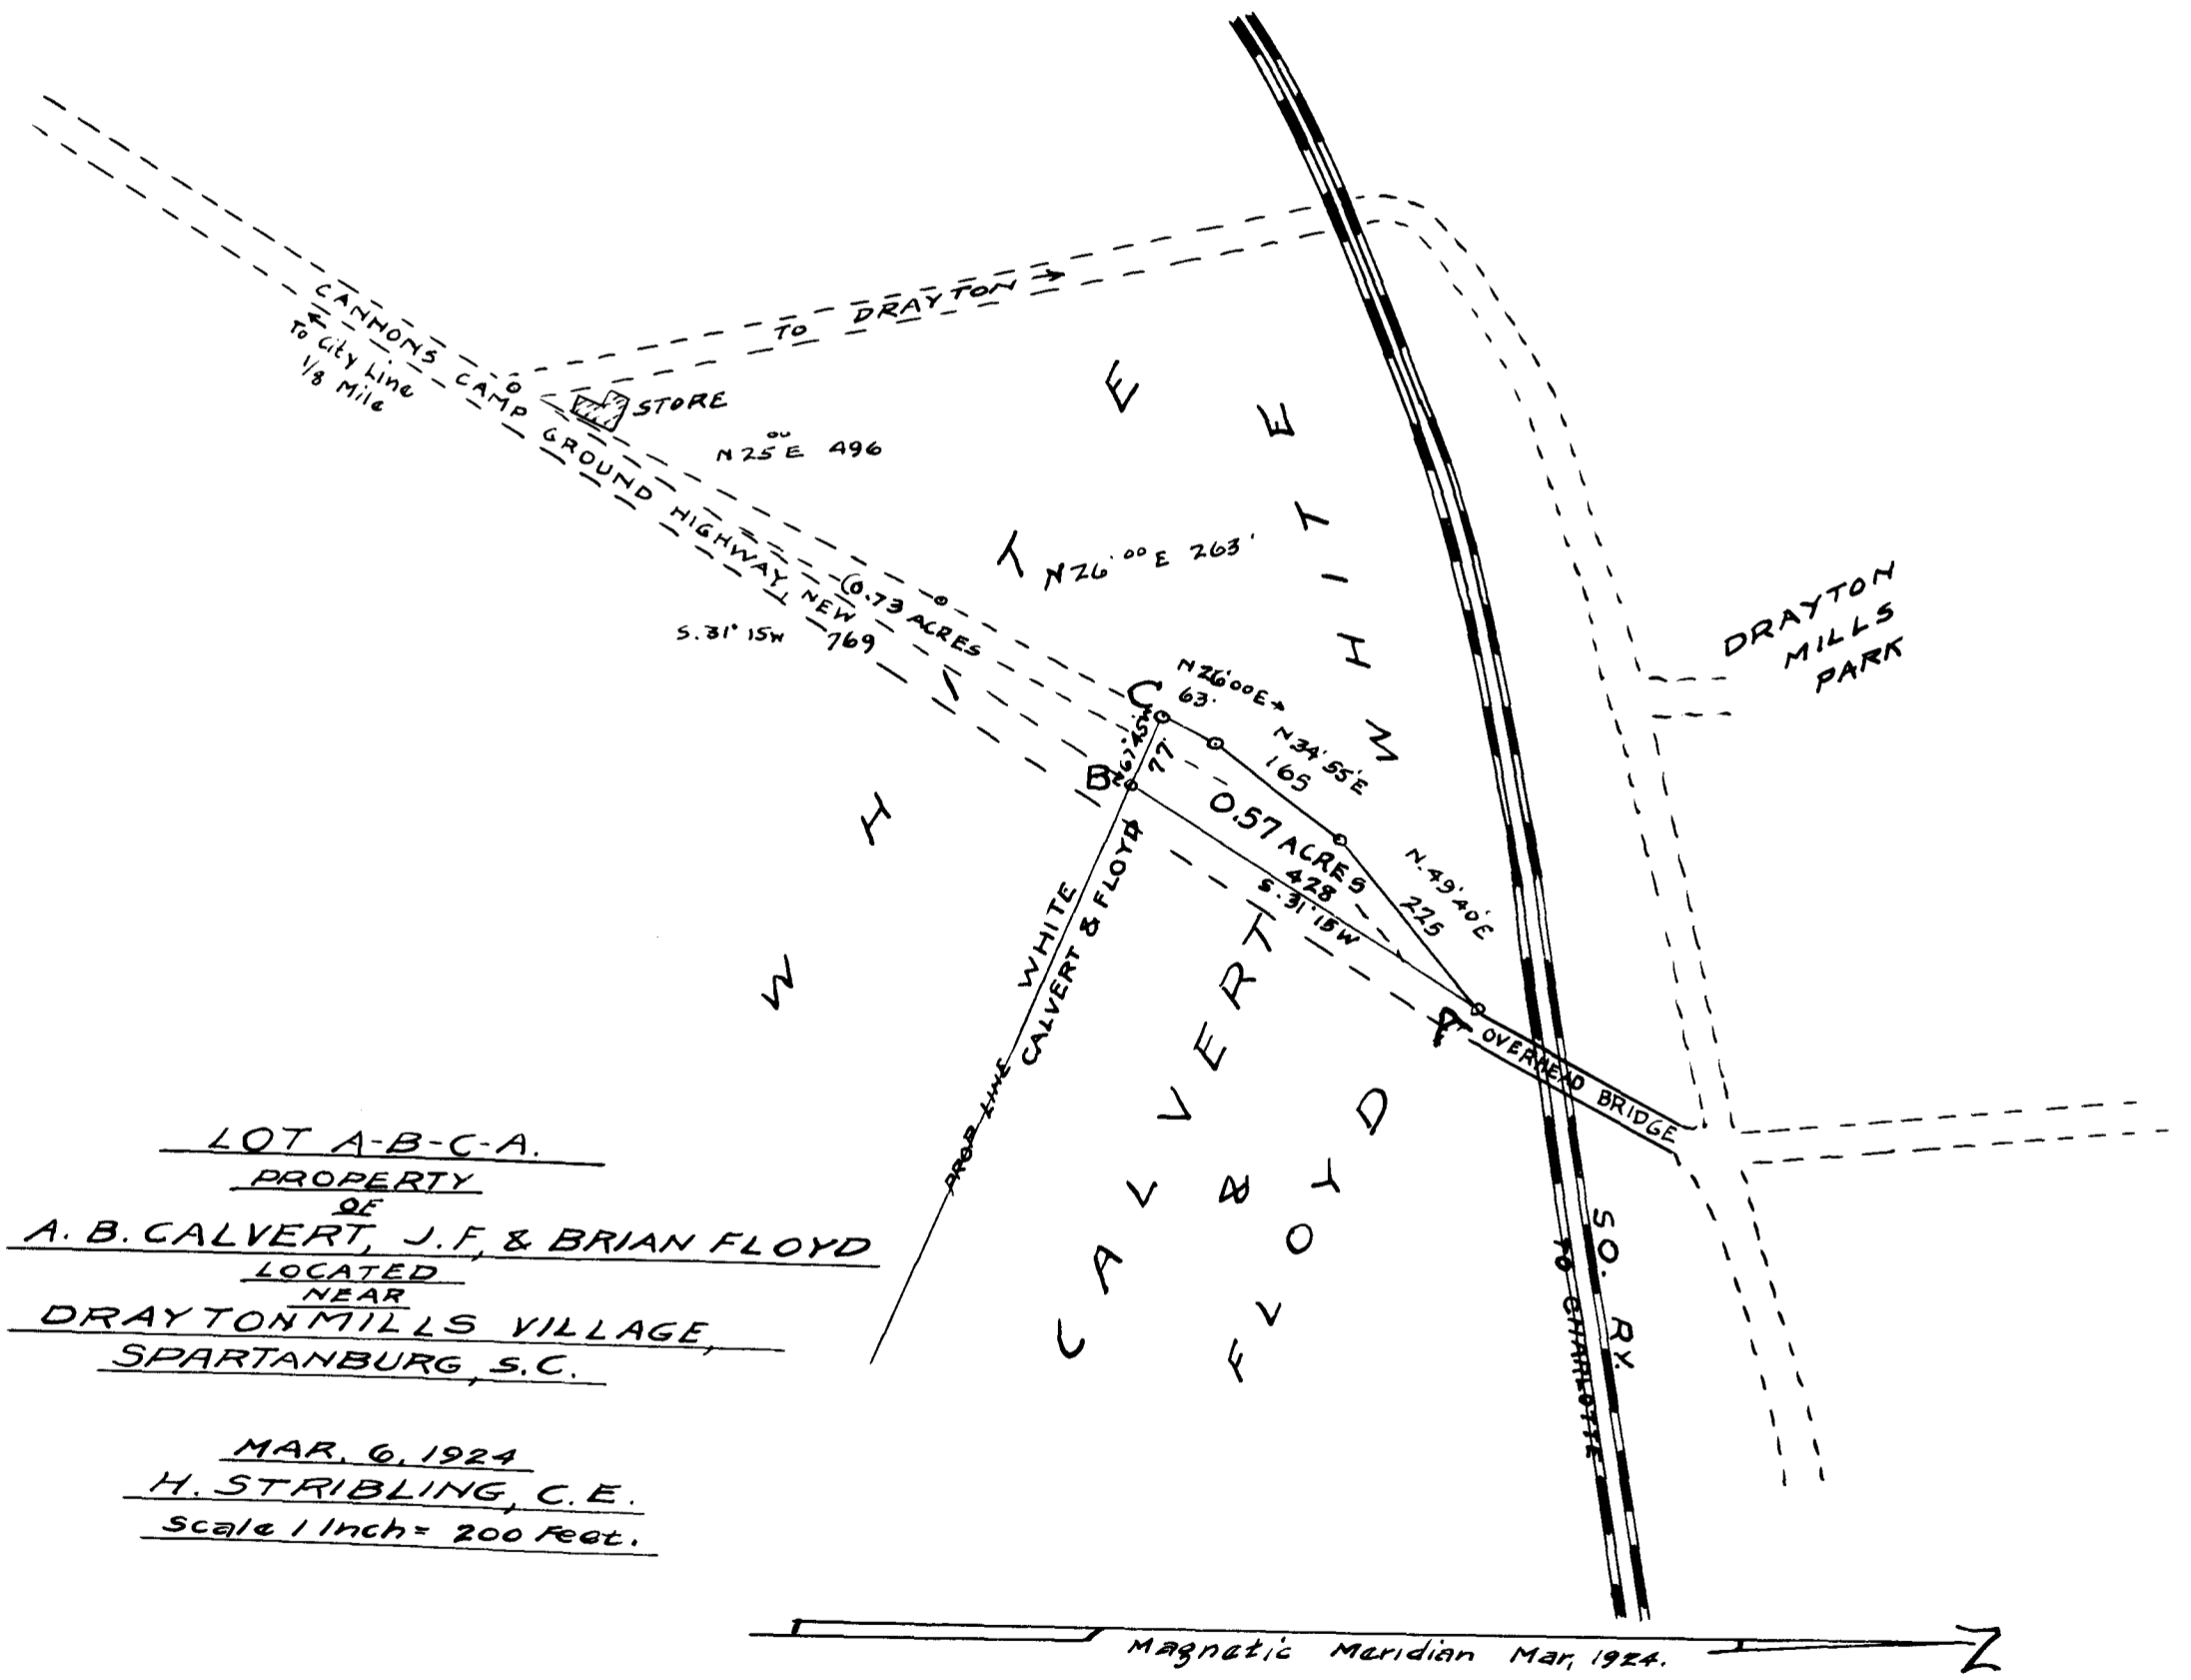

EX PARTE  
A. B. CALVERT  
J. F. & BRIAN FLOYD

LOT A-B-C-A.  
PROPERTY  
OF  
A. B. CALVERT, J. F. & BRIAN FLOYD  
LOCATED  
NEAR  
DRAYTON MILLS VILLAGE,  
SPARTANBURG, S.C.

MAR. 6, 1924  
H. STRIBLING, C.E.  
Scale 1 Inch = 200 Feet.