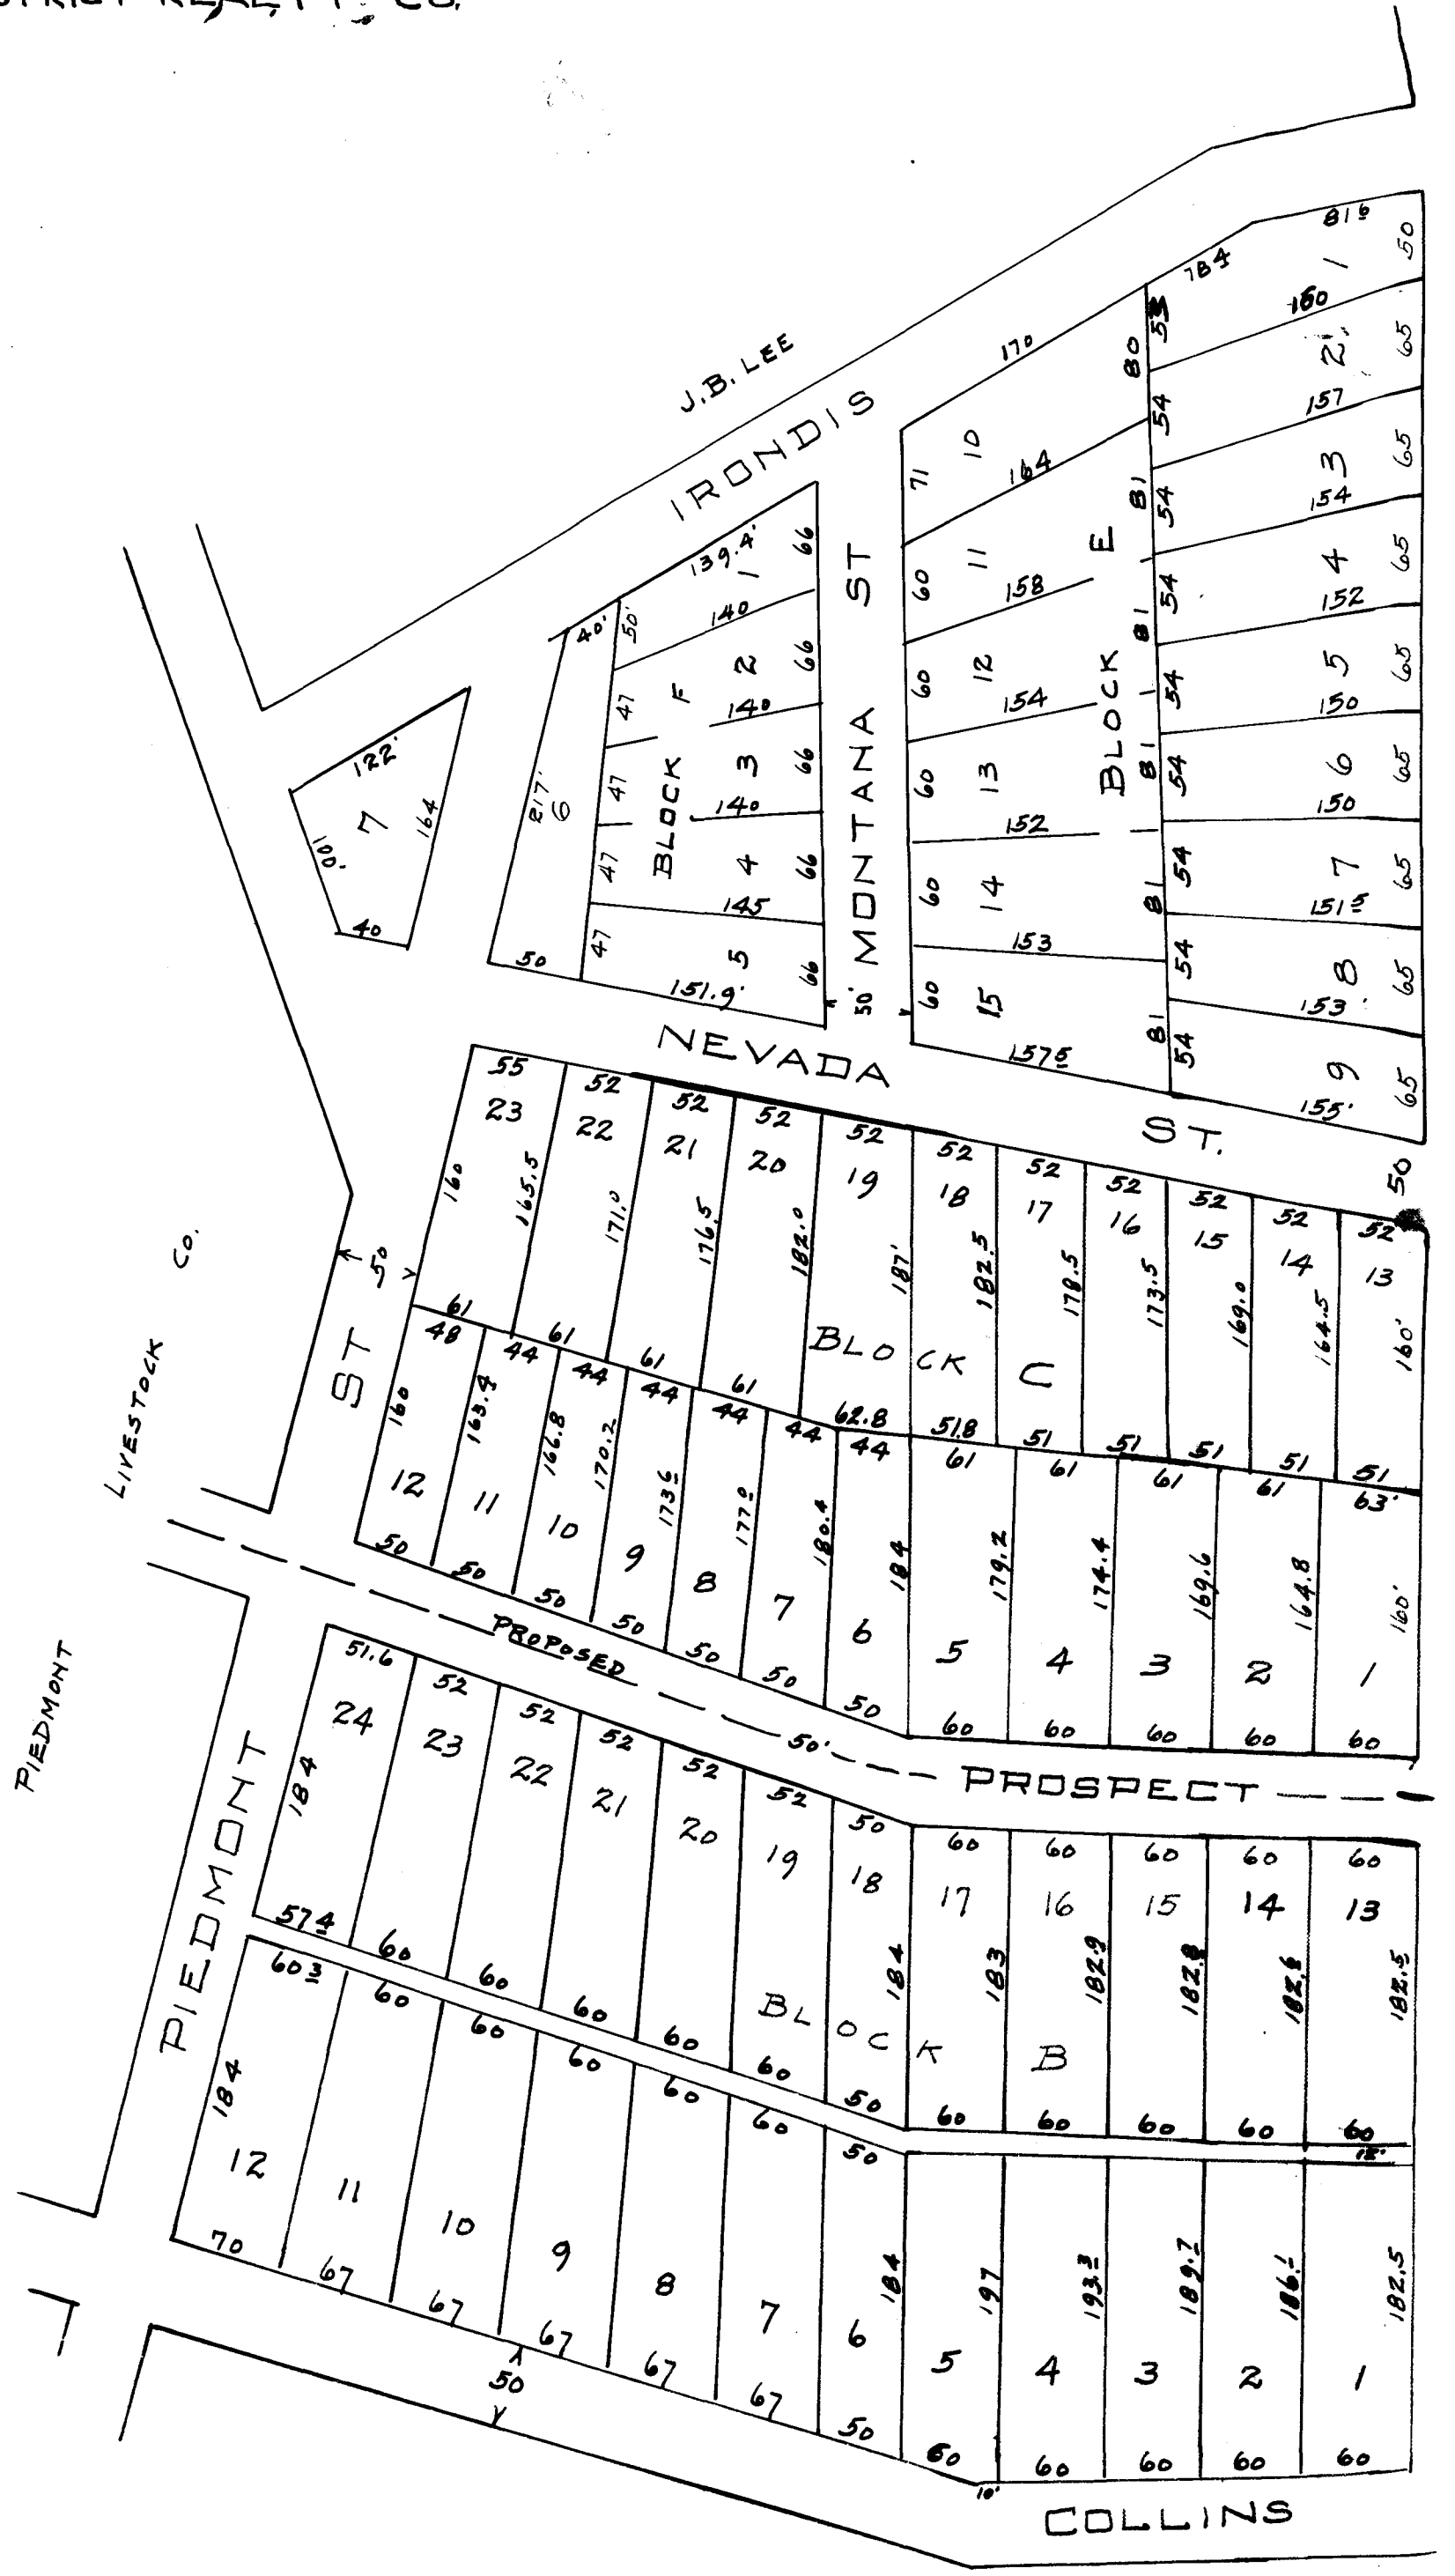

EX PARTE  
GREENLEA PARK  
IRON DISTRICT REALTY CO.

MAP OF  
 GREENLEA PARK  
 SPARTANBURG, S.C.  
 PROPERTY OF  
 IRON-DIST. REALTY CO.  
 SUBDIVISION BY  
 U.S. REALTY AUCTION CO  
 MAIN OFFICE: KNOXVILLE, TENN  
 "IF ITS REAL ESTATE WE CAN SELL IT"  
 SUBDIVIDED FROM SURVEY BY W. CHOICE, ENGR.  
 DATED 12-7-11  
 SCALE 1"=100'  
 APR 8, 1920  
 C.P. McLaw  
 Engr.