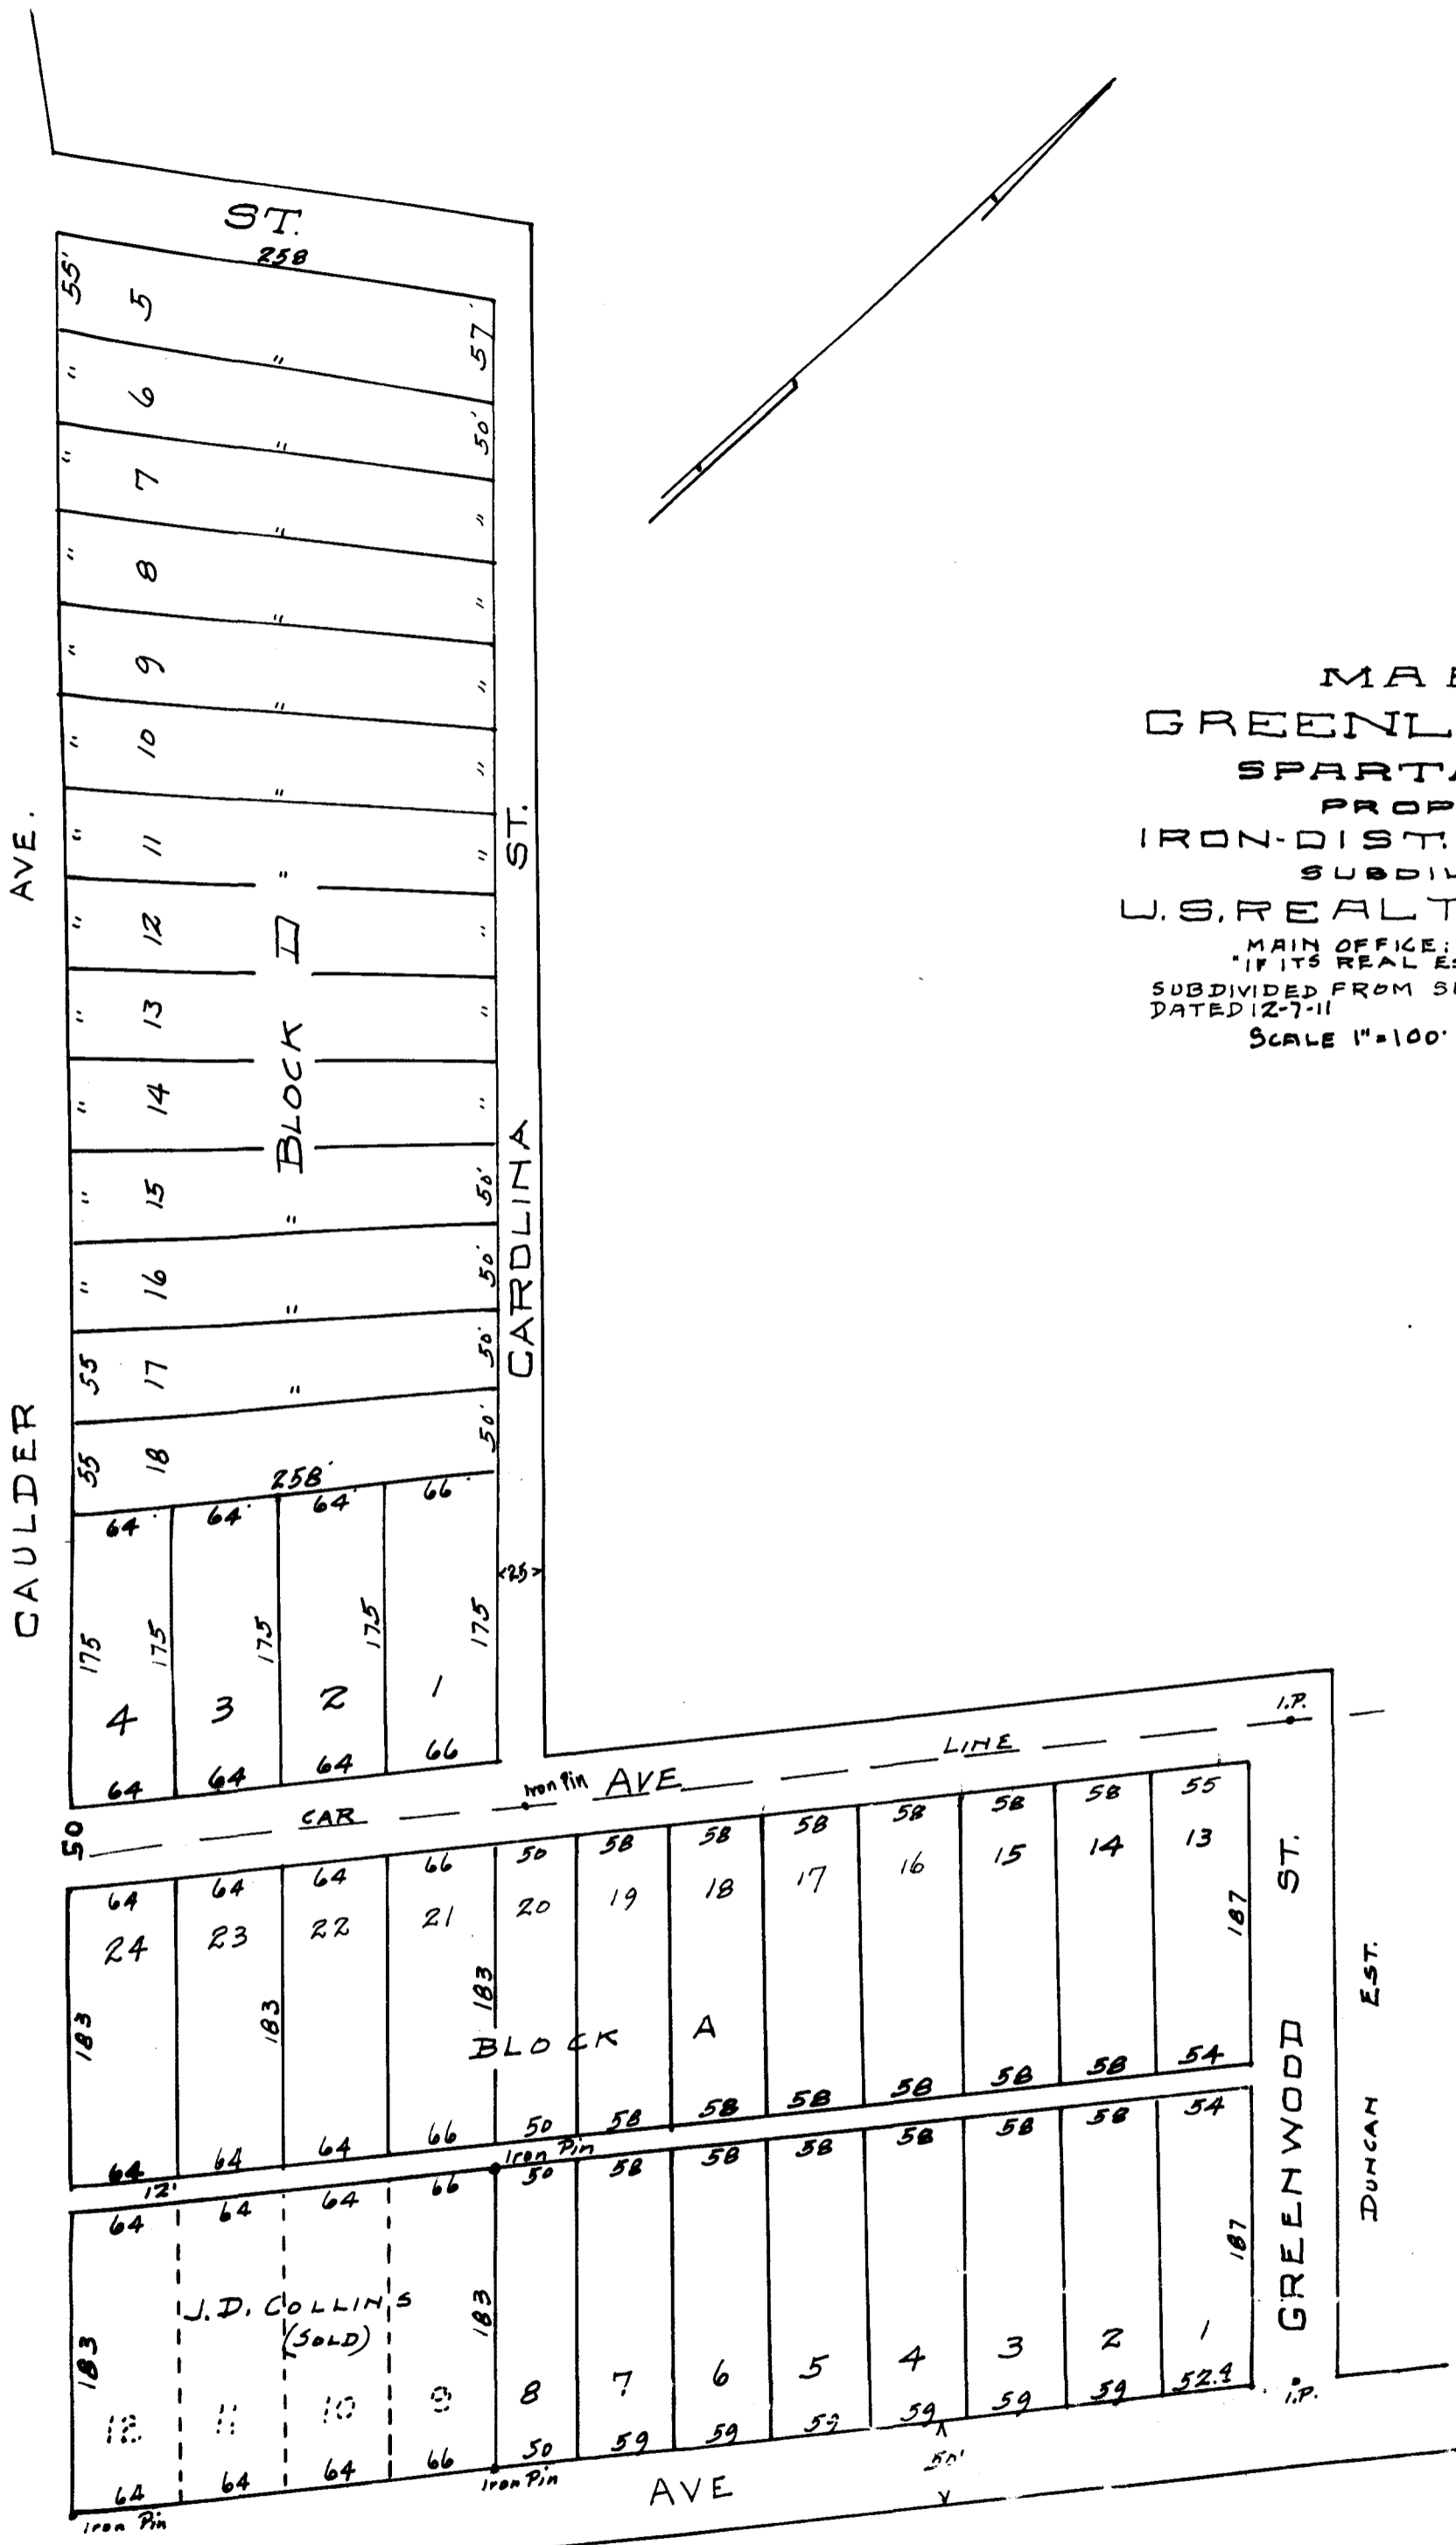

EX PARTE  
GREENLEA PARK  
IRON DISTRICT REALTY CO.

MAP OF  
 GREENLEA PARK  
 SPARTANBURG, S.C.  
 PROPERTY OF  
 IRON-DIST. REALTY CO.  
 SUBDIVISION BY  
 U.S. REALTY AUCTION CO  
 MAIN OFFICE: KNOXVILLE, TENN  
 "IF ITS REAL ESTATE WE CAN SELL IT"  
 SUBDIVIDED FROM SURVEY BY W. CHOICE, ENGR.  
 DATED 12-7-11  
 SCALE 1"=100'  
 APR 8, 1920  
 C.P. McLaw  
 Engr.