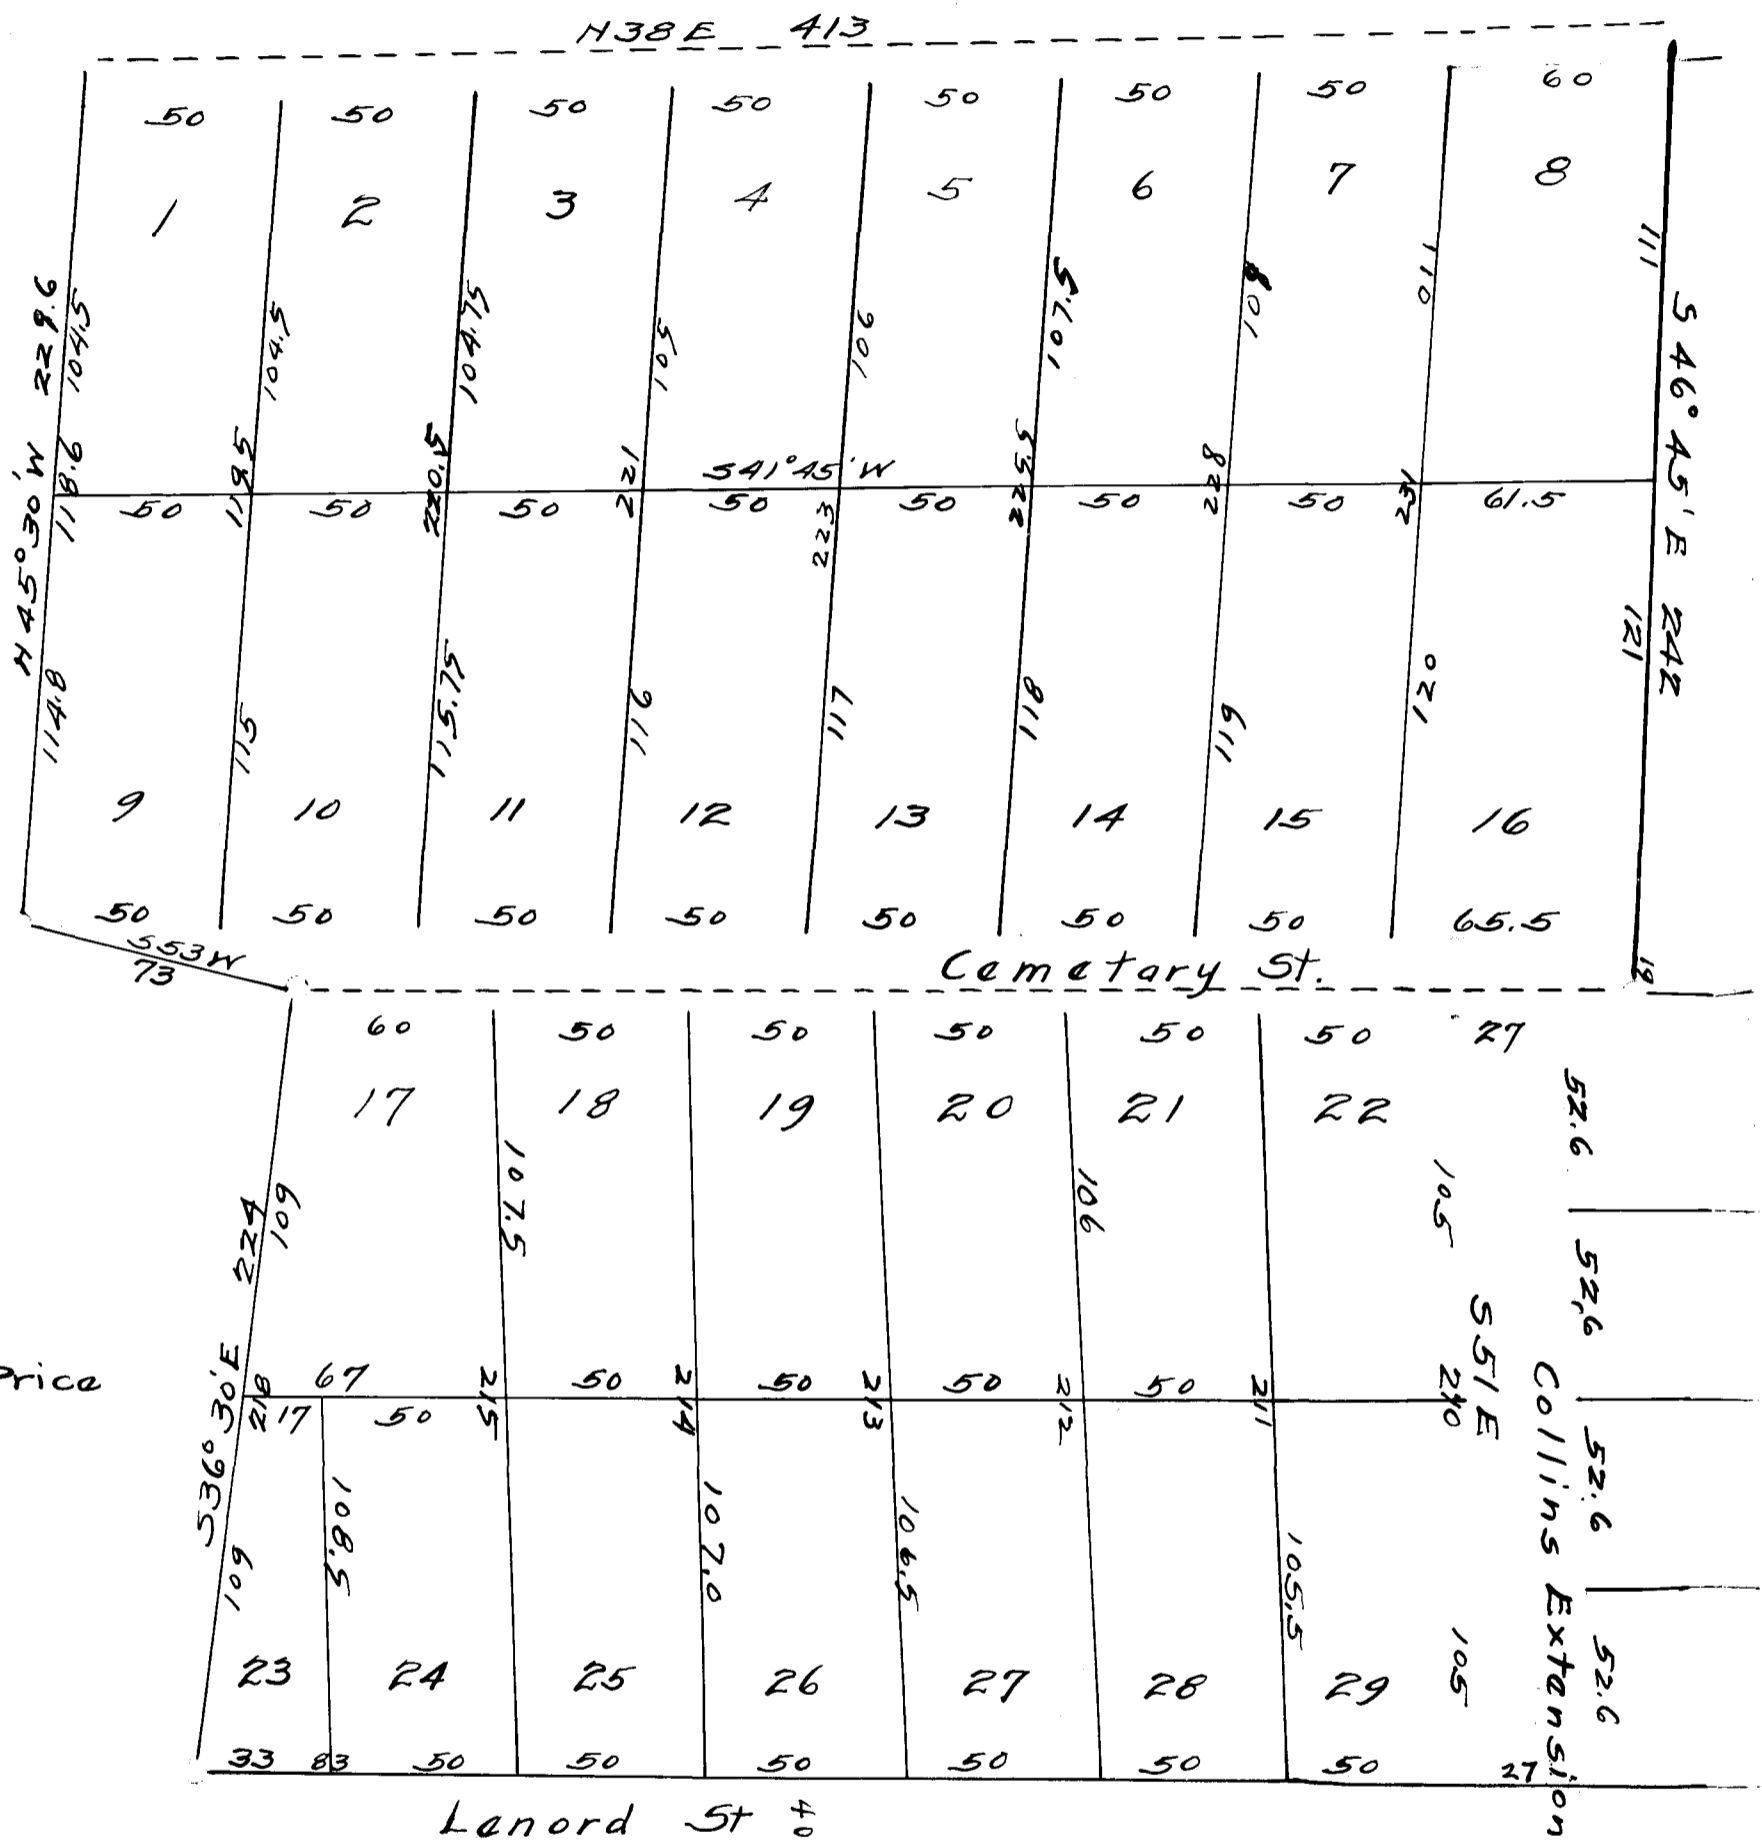

EX PARTE
C. T. PRICE

Eli Shields

G. H. Camp.

C. T. Price

Land of C.T. Price in Town of Inman S.C. on Lenord & Cemetery Sts. about 300 yds N-E. of the Sou. R.R. Depot to be sold at auction Oct 13, 1923. by The Interstate Land Auction Co. Area $6\frac{4}{100}$ Acres scale 2 in = 100 ft.