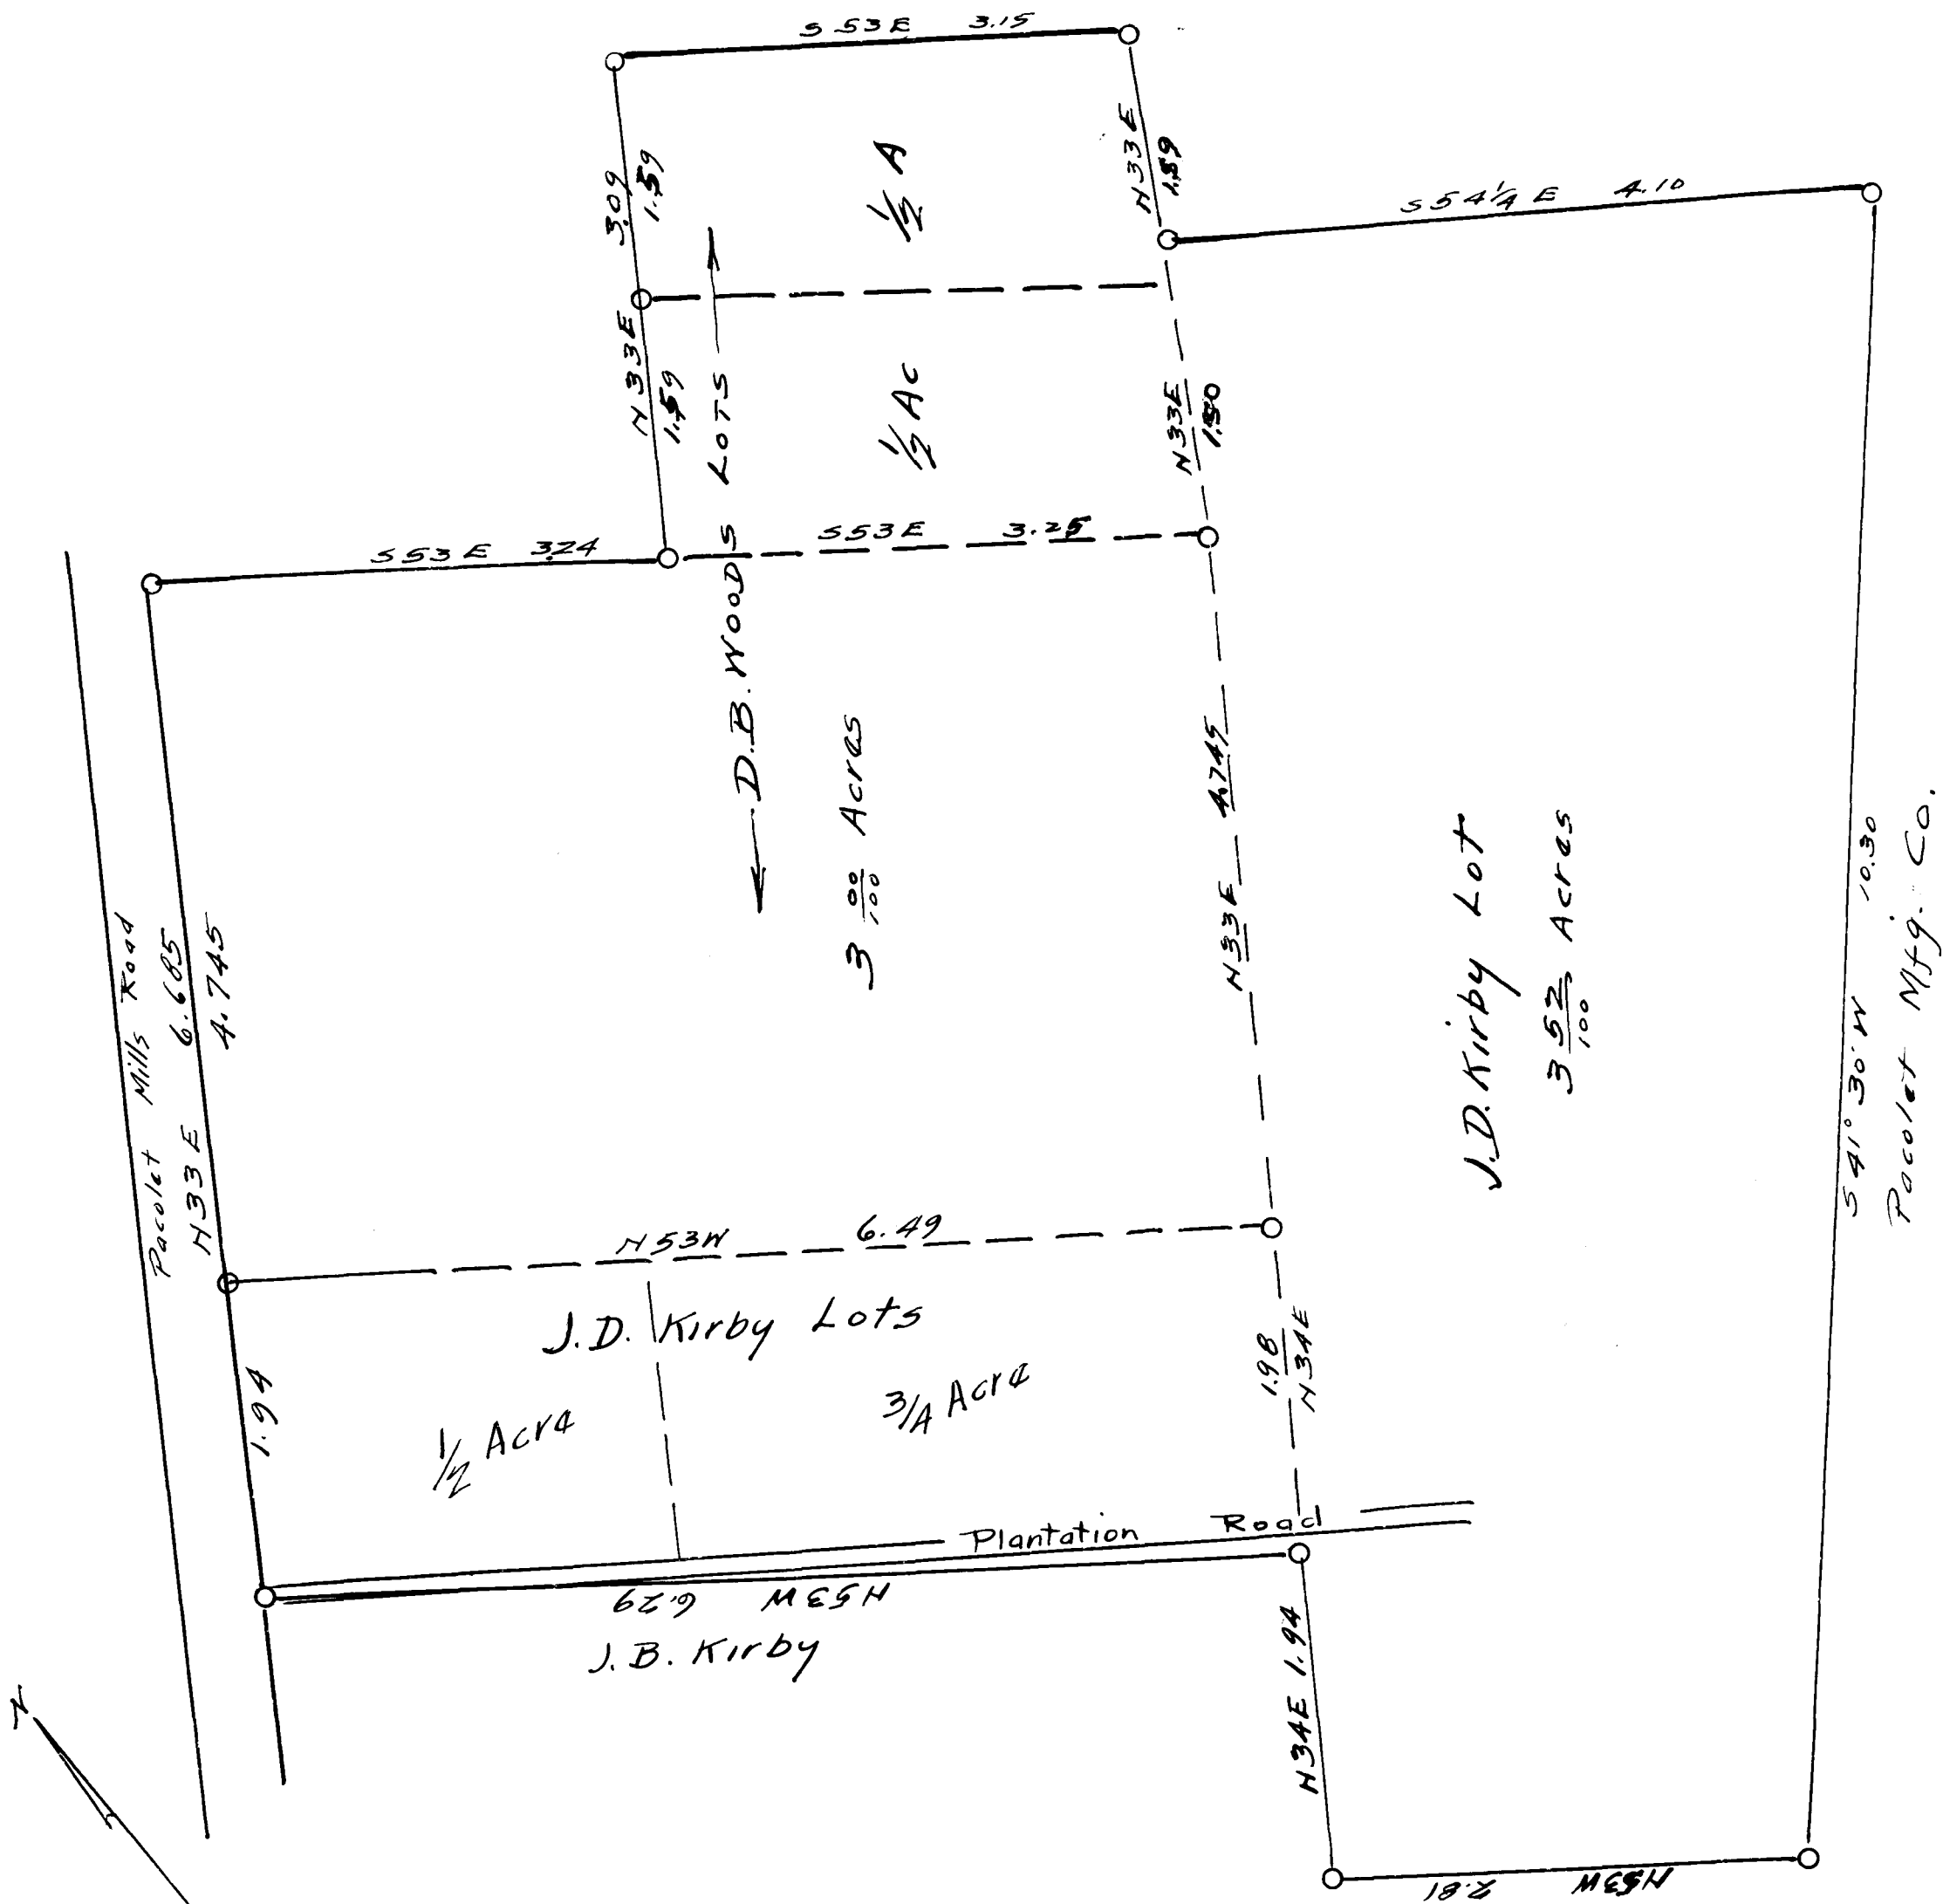

EX PARTE  
PACOLET M'FG. CO

State of South Carolina  
 County of Spartanburg (Pacolet Township)  
 Plat of lots purchased from D.B. Wood and J.D. Kirby  
 situated on East side of road leading from Pacolet  
 Sta. to Mills, and having such, meters, boundaries, and  
 areas as herein described.

Surveyed by W. J. Wells,  
 Jan. 8. 1925.  
 Scale 1 chain = 1 inch.

Registered, Certified & Examined March 4-1925