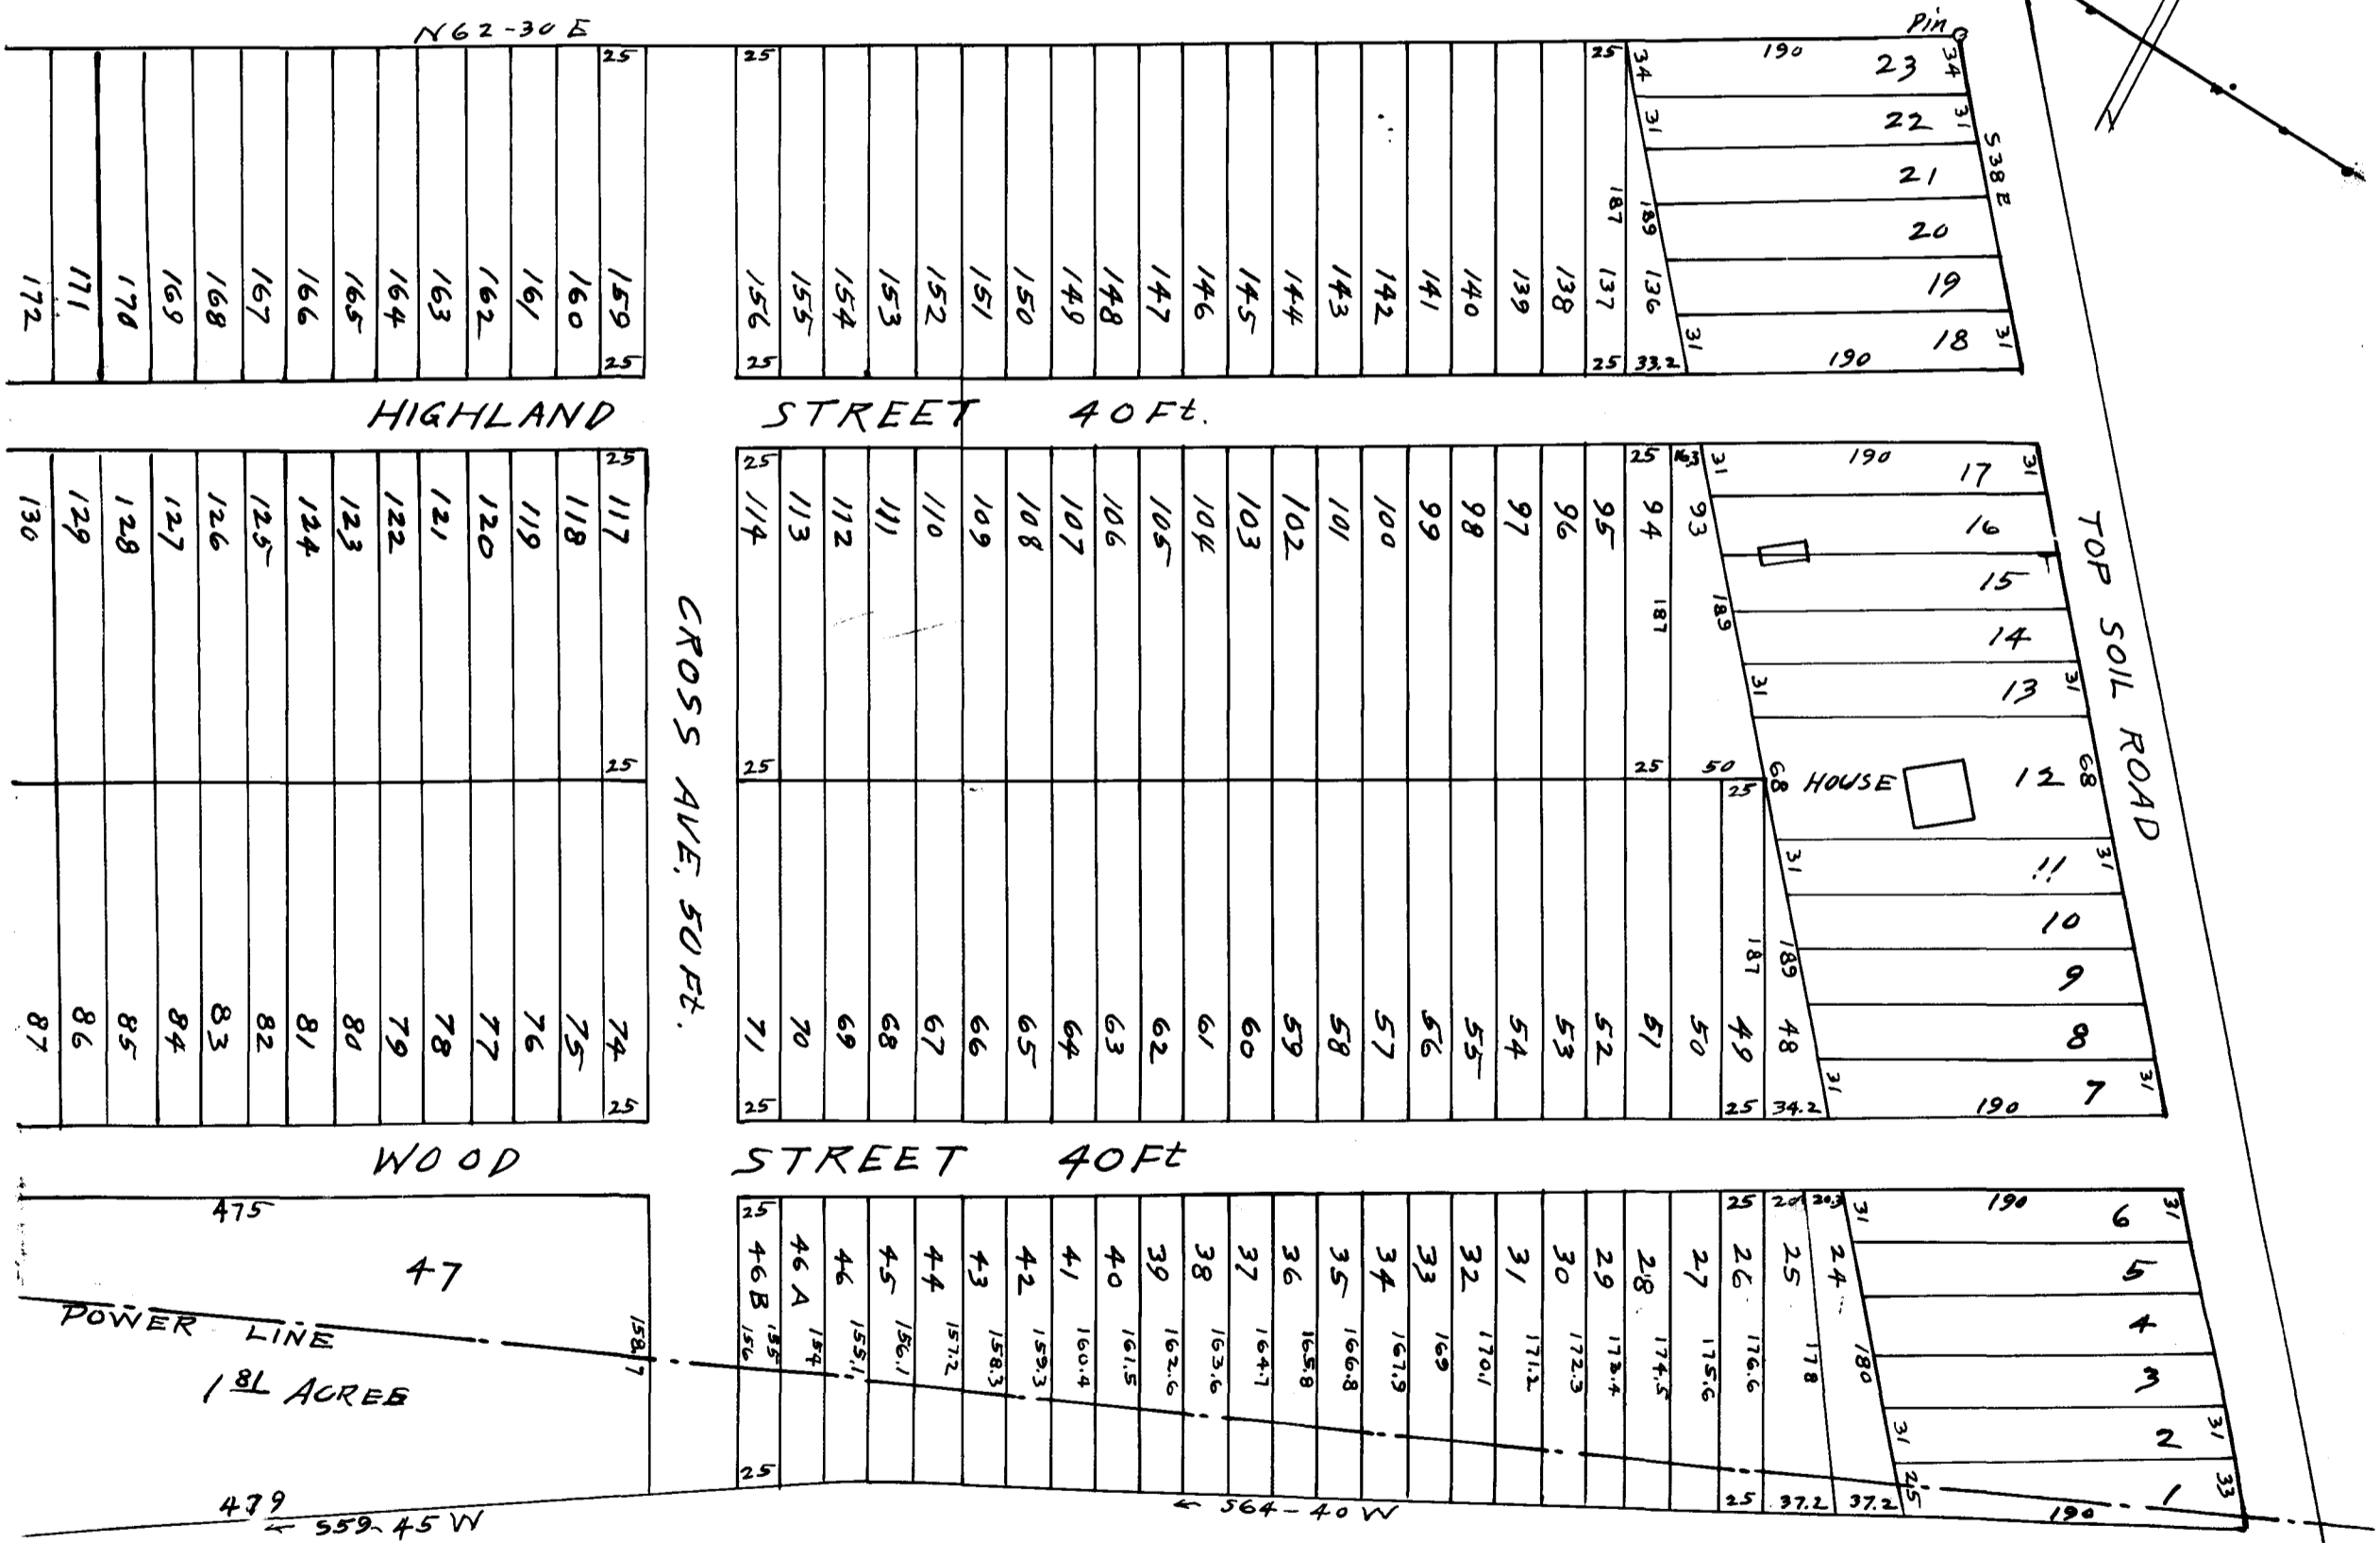

25

EX PARTE
MARY M. WOOD

SUBDIVISION OF THE
MARY M. WOOD PLACE NEAR
DUNCAN, SPARTANBURG CO., S.C.
FOR INTERSTATE LAND AUCTION CO.
SPARTANBURG, S.C.

Feb. 1924

Thos. T. Linder, L.S.
Spartanburg, S.C.

Registered, Certified & Examined May 20-1925 at 11:23 A.M.