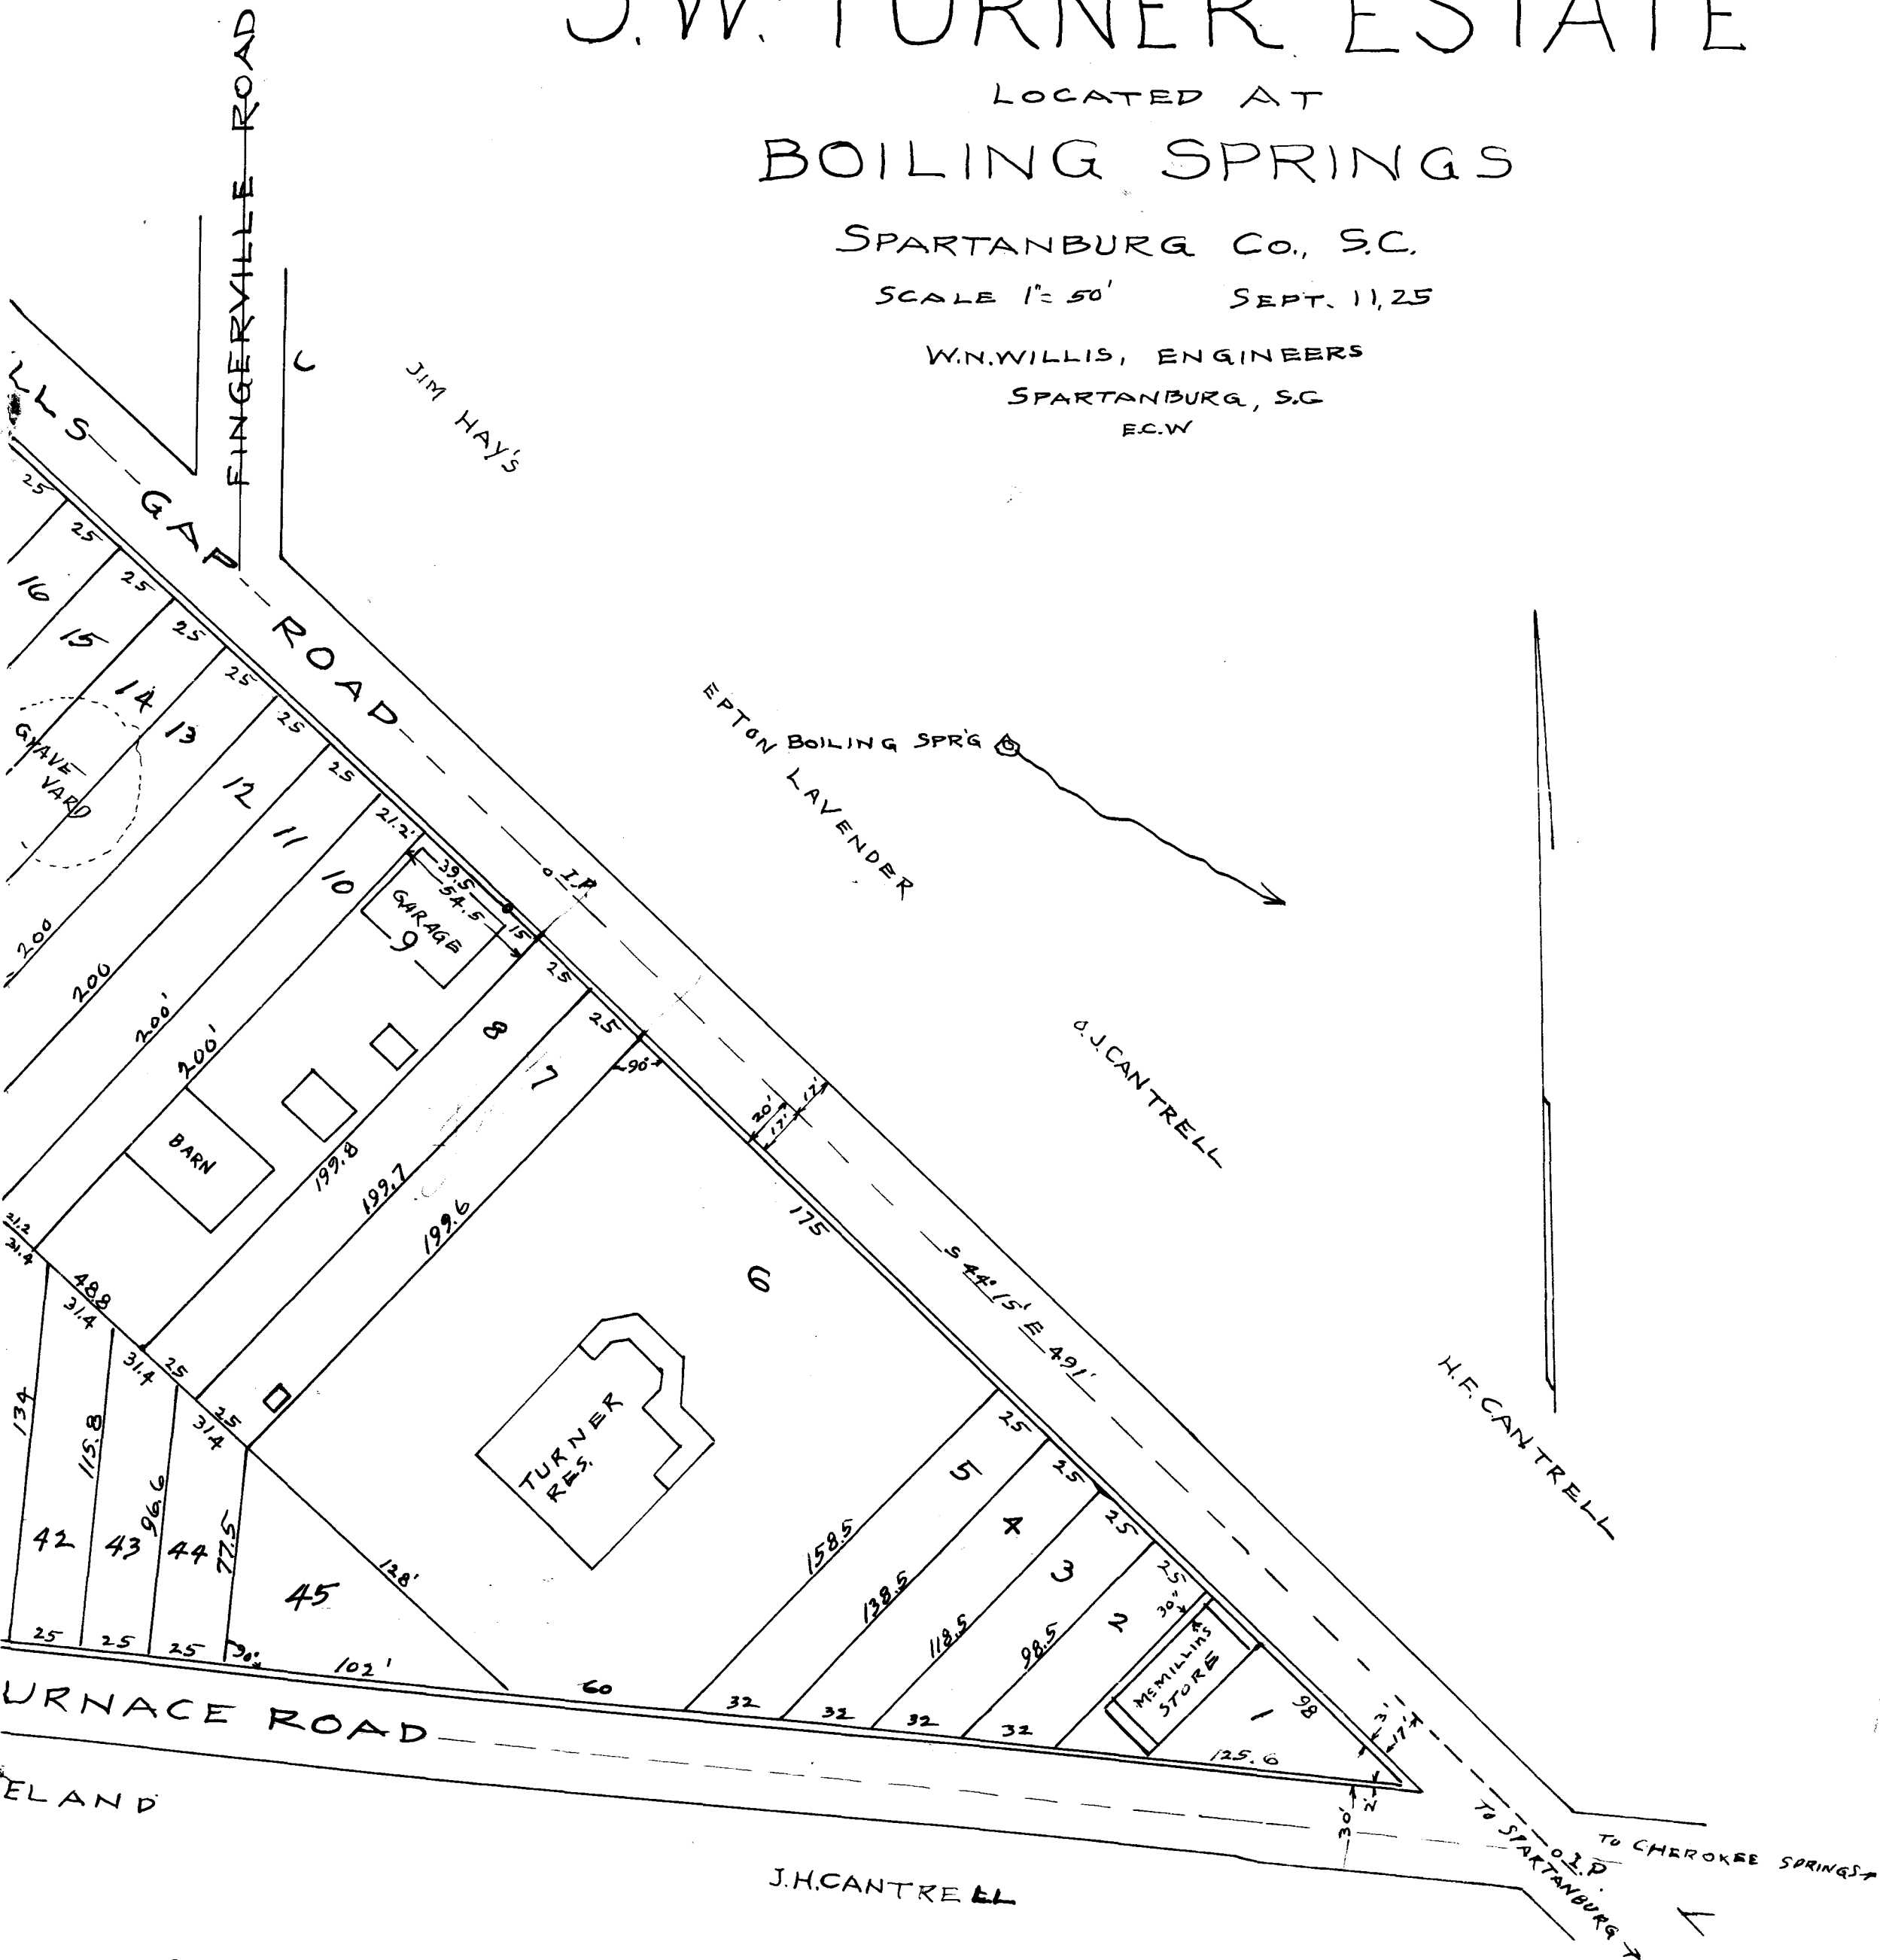

65

EX PARTE
J. W. TURNER ESTATE

HOME TRACT OF THE J.W. TURNER ESTATE

LOCATED AT
BOILING SPRINGS

SPARTANBURG CO., S.C.

SCALE 1" = 50' SEPT. 11, 25

W.N. WILLIS, ENGINEERS
SPARTANBURG, S.C.
E.C.W.

Registered, certified & Examined Oct. 15-1925 at 2:04 P.M.