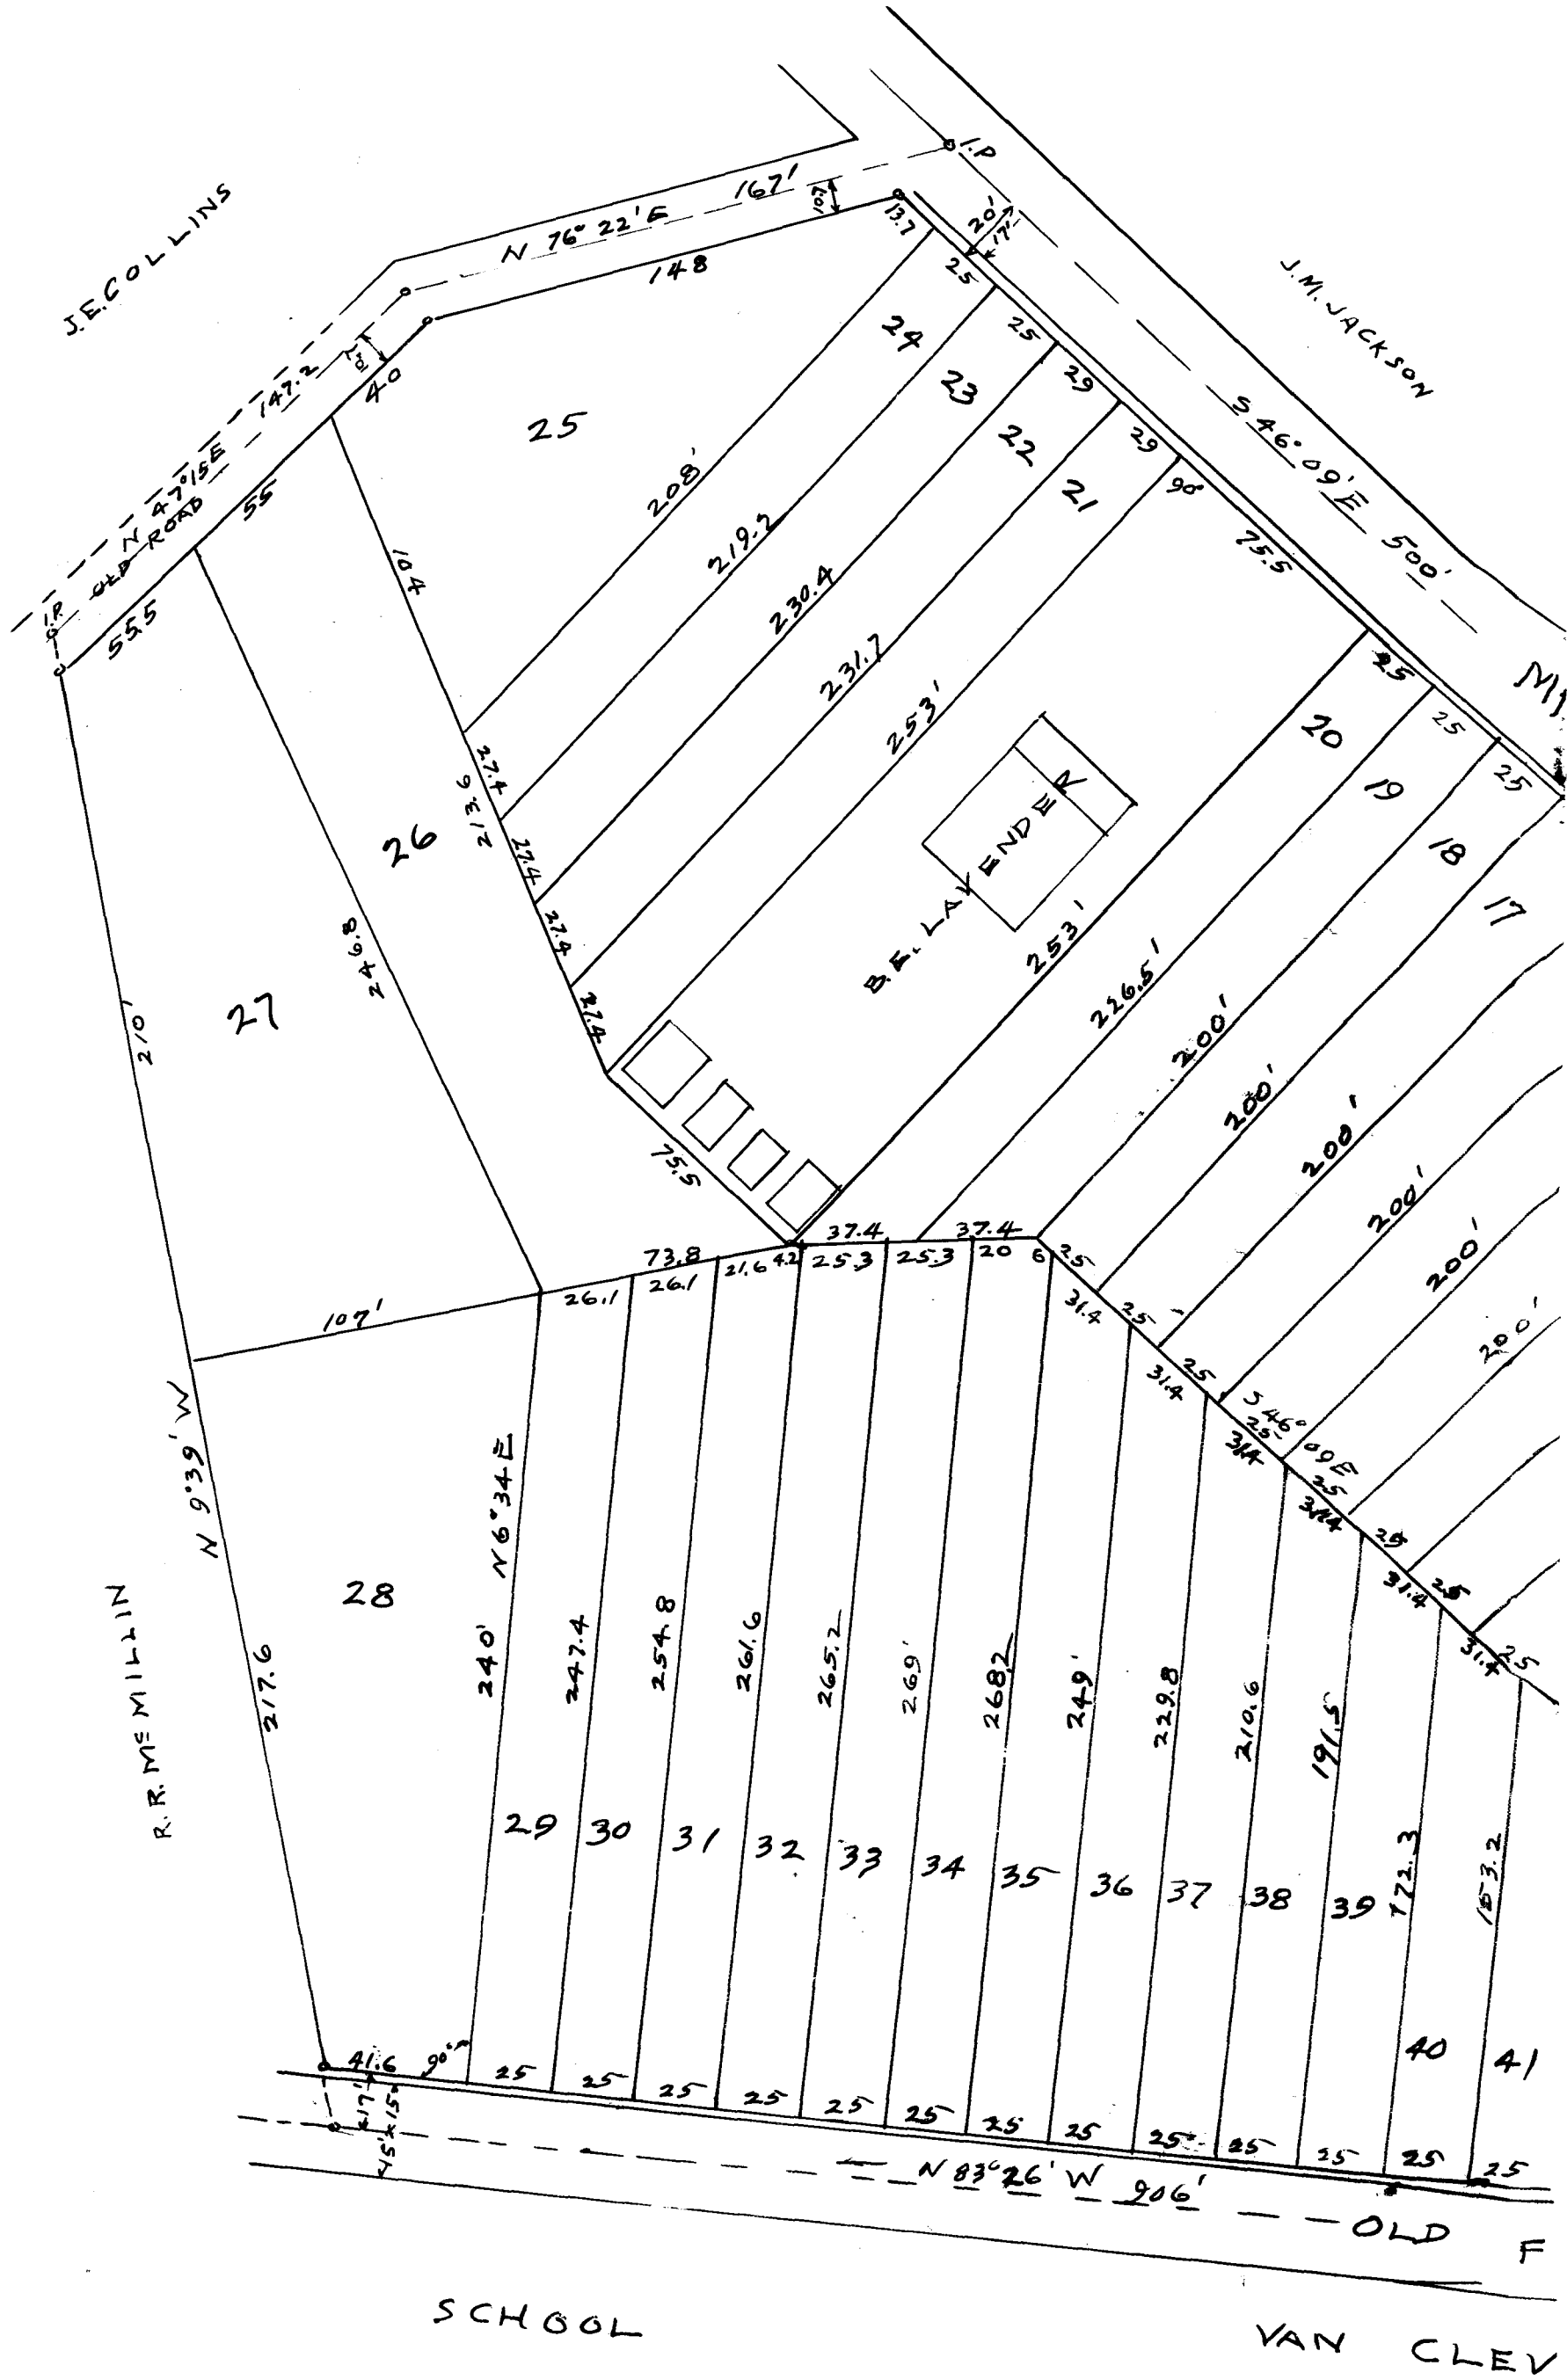

65

EX PARTE
J. W. TURNER ESTATE

HOME TRACT OF THE J.W. TURNER ESTATE

LOCATED AT
BOILING SPRINGS

SPARTANBURG CO., S.C.

SCALE 1" = 50' SEPT. 11, 25

W.N. WILLIS, ENGINEERS
SPARTANBURG, S.C.
E.C.W.

Registered, certified & Examined Oct. 15-1925 at 2:04 P.M.