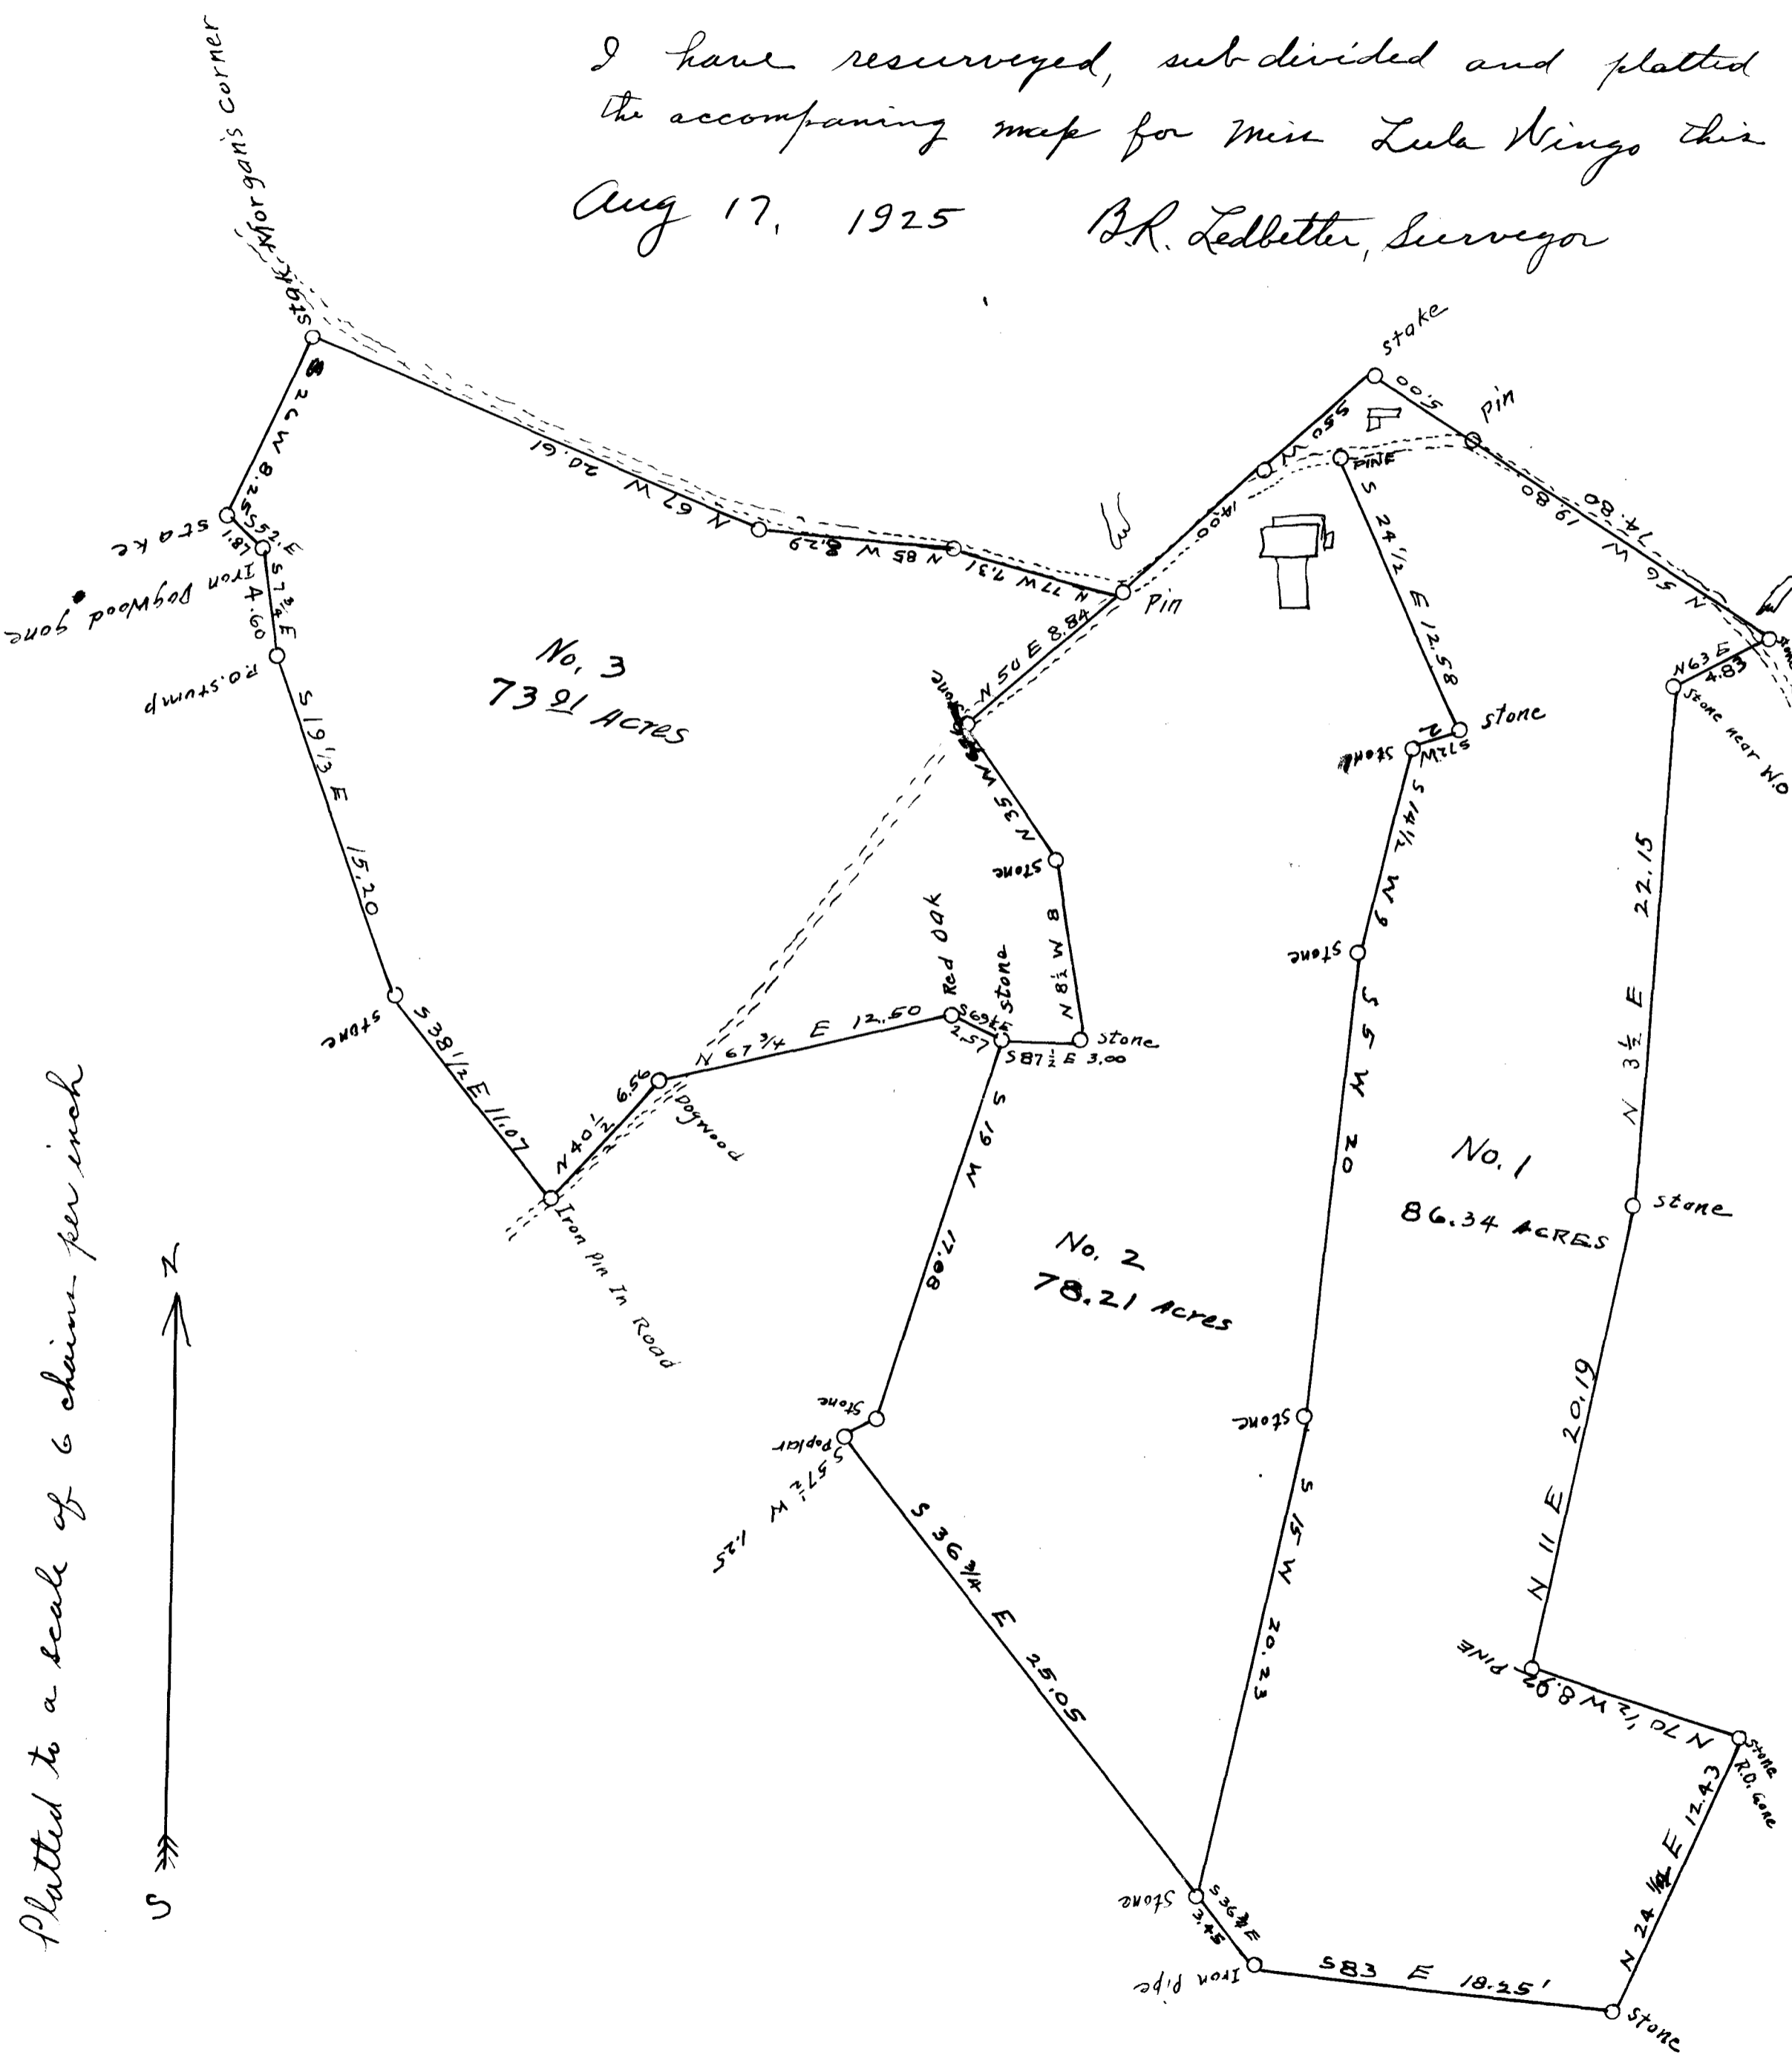

EX PARTE  
LULA WINGO

I have resurveyed, subdivided and platted  
the accompanying map for Miss Lula Wingo this  
Aug 17, 1925 B.R. Ledbetter, Surveyor

Platted to a scale of 6 chains per inch

Registered, Certified & Examined Nov. 12. 1925 at 10:04 AM