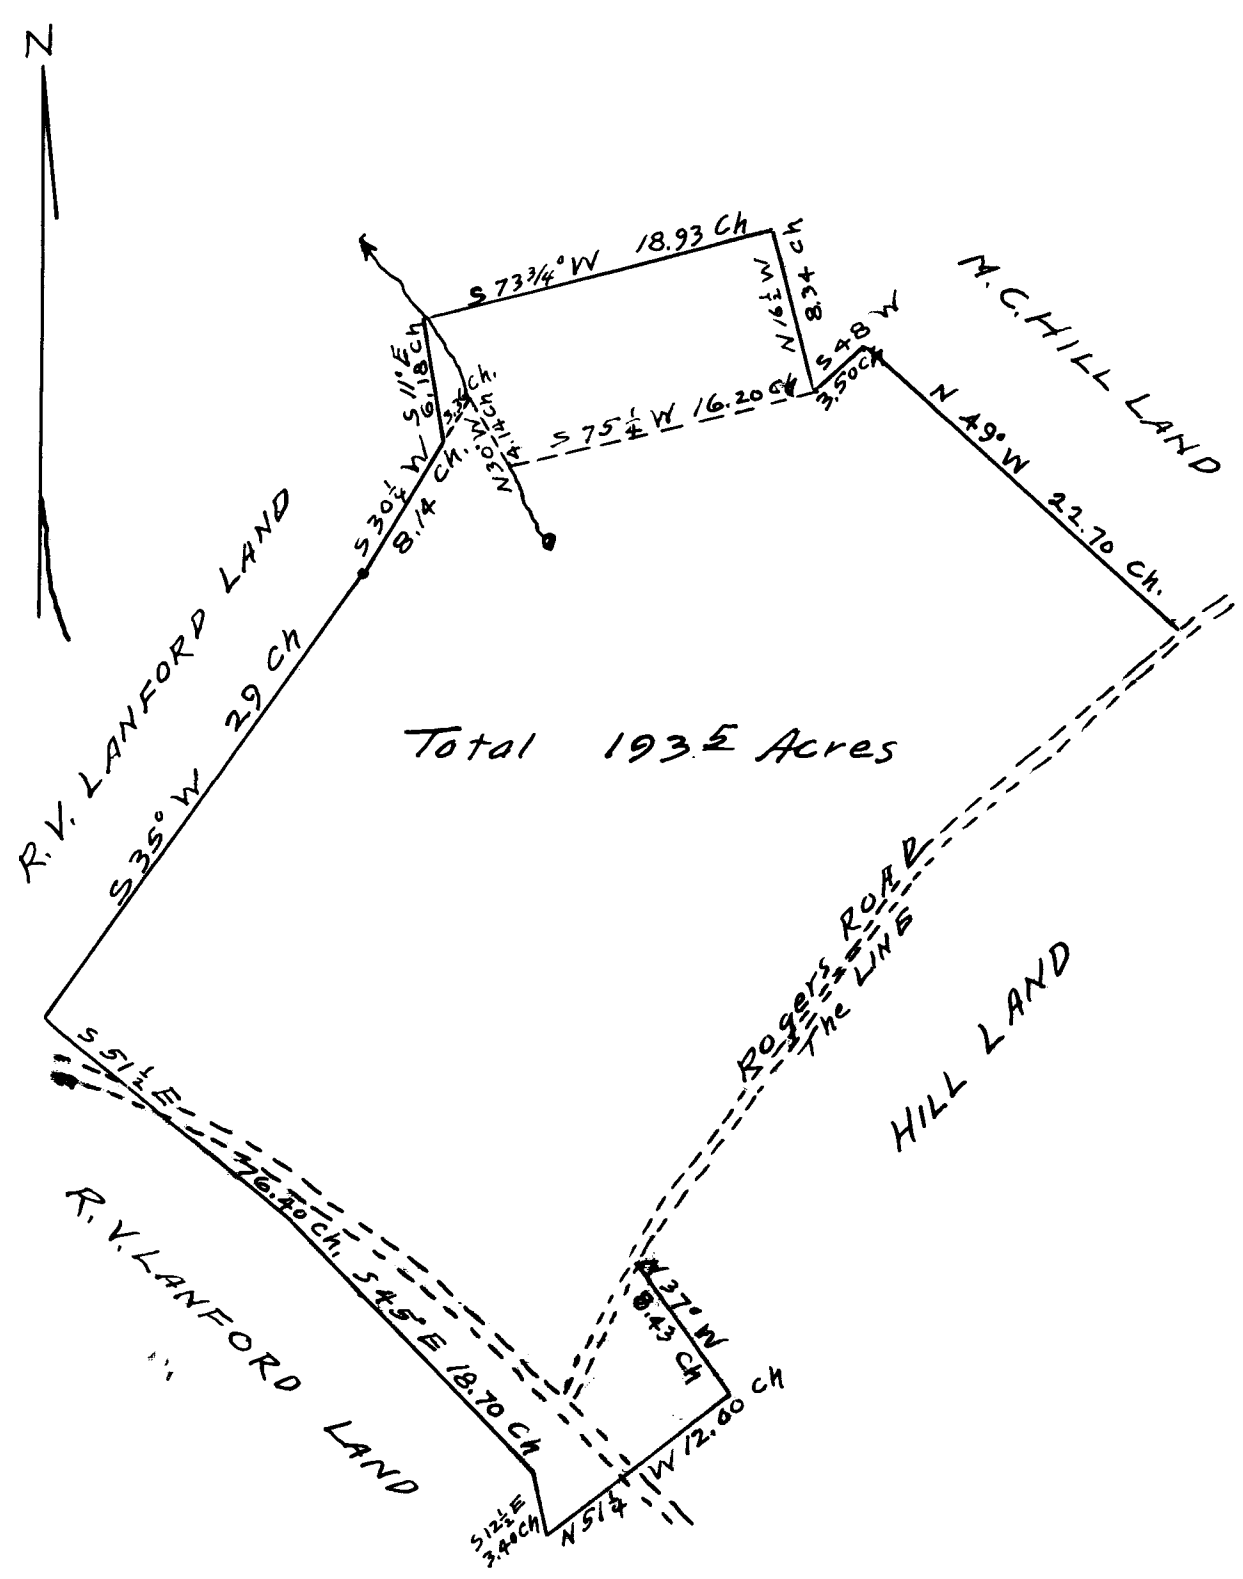

EX PARTE
NINA W. MOORE

PLAT OF THE LANDS
OF
NINA W MOORE

SPARTANBURG COUNTY-SOUTH CAROLINA
NOTE- Reproduced from original plat by H. Ferguson
Surveyor, dated November, 1888, and deed from W.M.
Walker to Nina W. Moore dated Aug 31, 1925
Scale 1" = 10 Chairs October 23rd 1925
THE HARWOOD BEEBE Co.
Engineers spartanburg, S.C