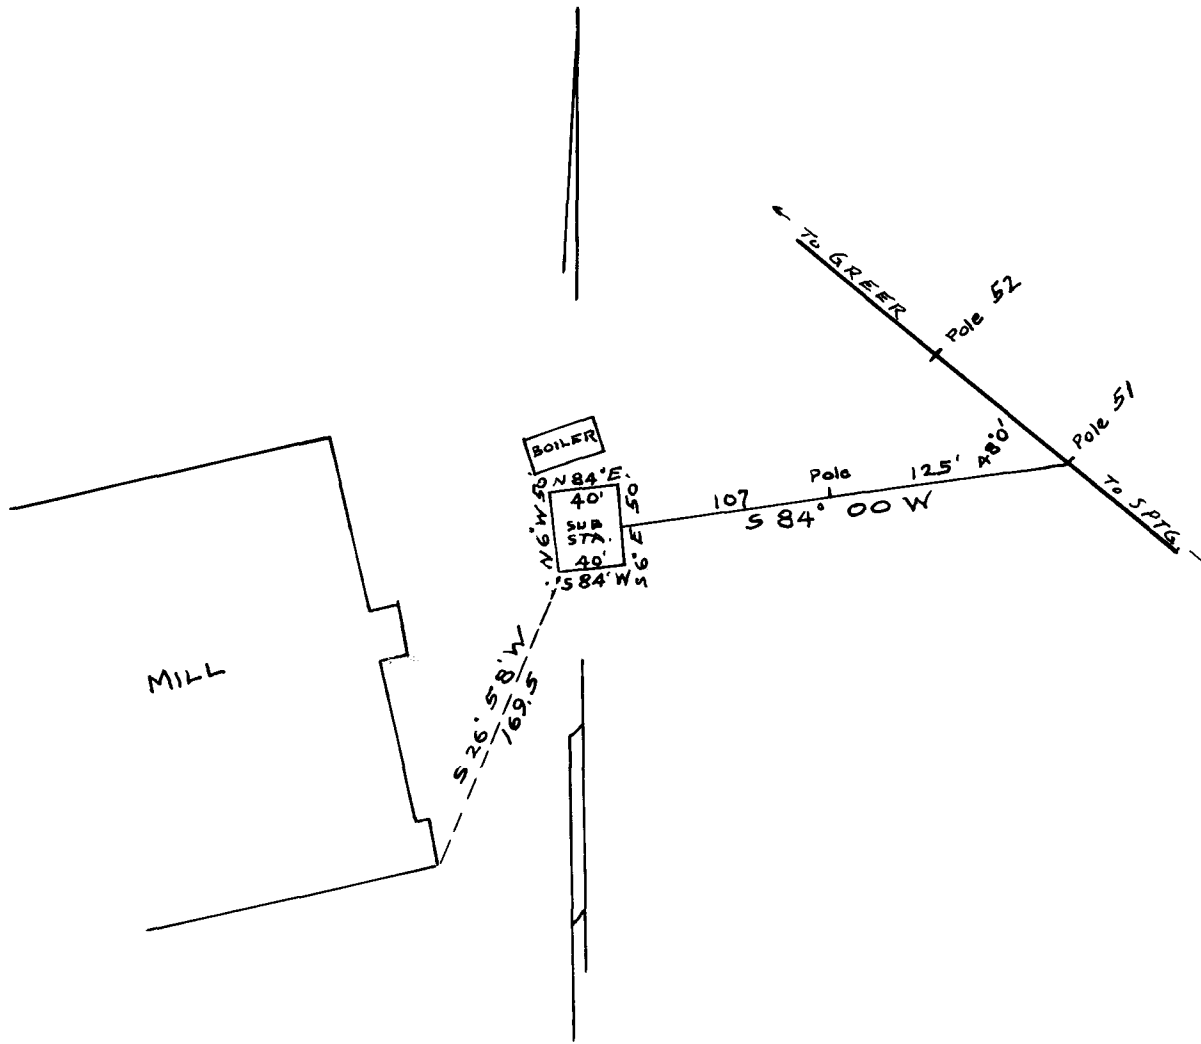

EX PARTE  
MANUFACTURERS POWER CO.

SUBSTATION LOT

MANUFACTURERS POWER CO.

NEAR

ARCADIA

SPARTANBURG CO. S.C.

Scale 1"=100'

6-12-25