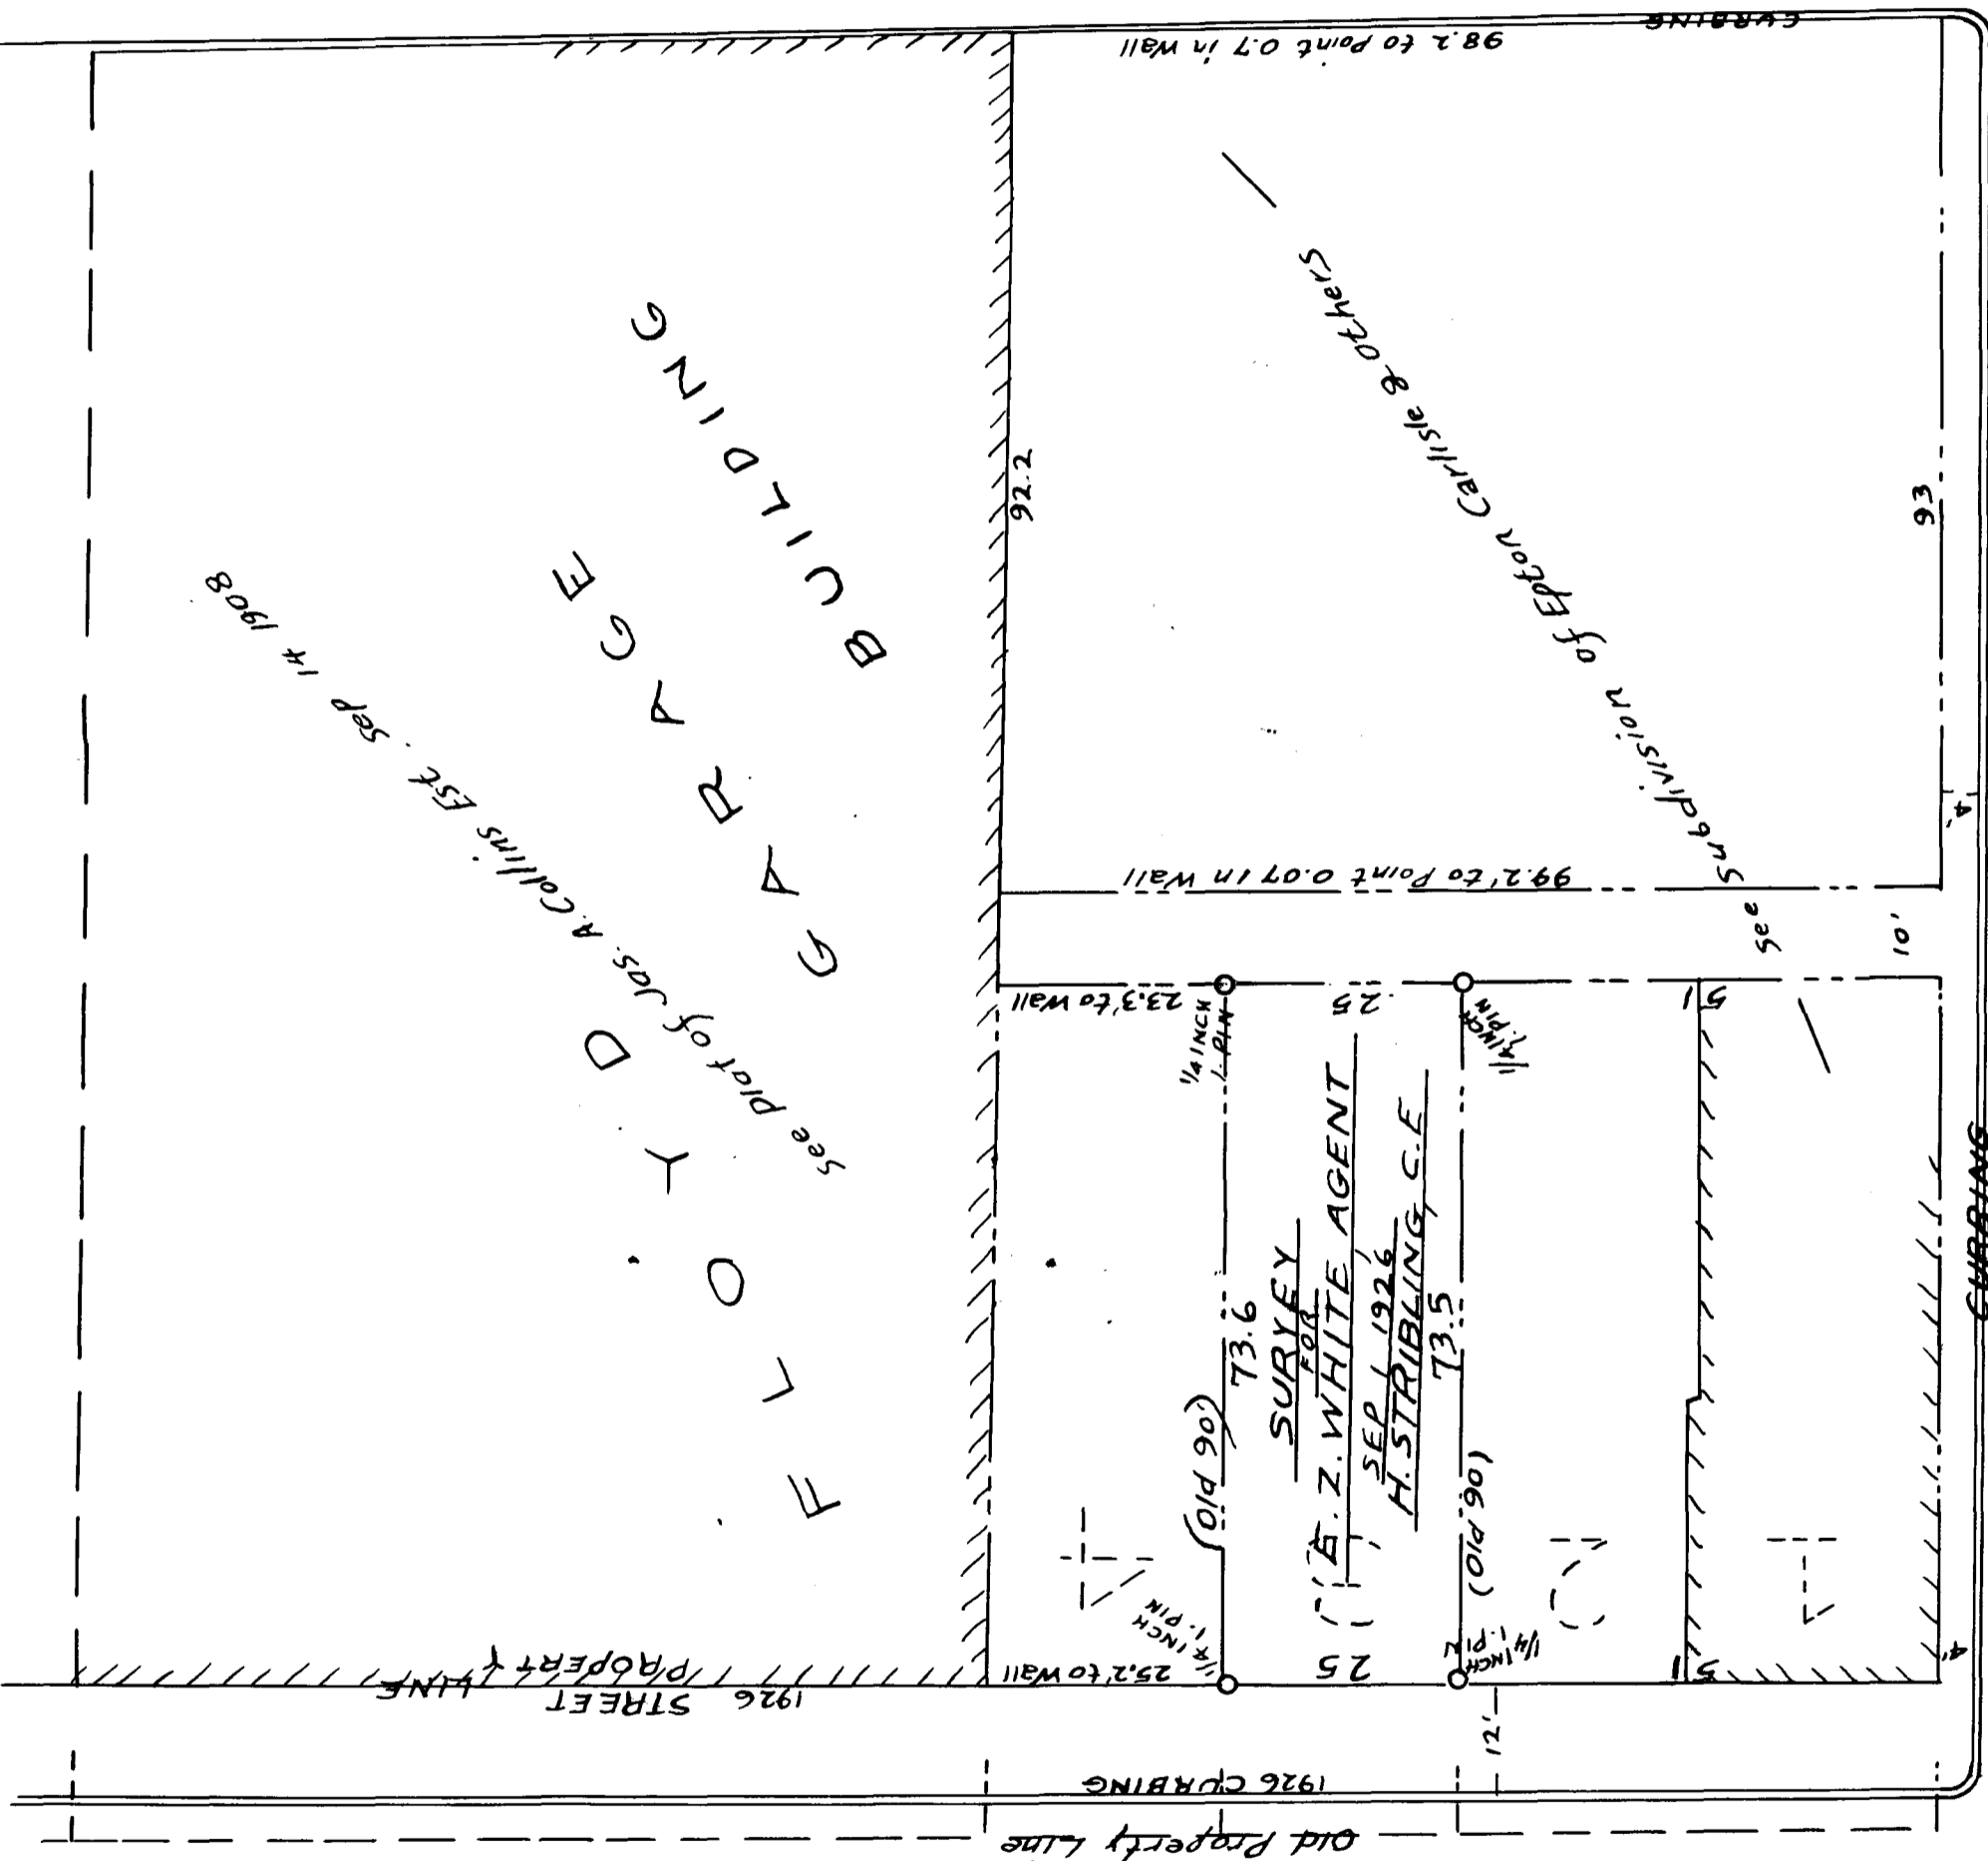

Ex Parte  
E. Z. WHITE, AGENT  
E. P. AVENT

F  
Z  
E  
L  
L  
S  
T

C  
H  
O  
I  
C  
E  
S  
T

Scale 1 Inch = 20 Feet

OLD CURB LINE

W.  
M  
A  
I  
N  
S  
T

Registered, Certified & Examined Sept. 10-1926 at 2:24 P.M.