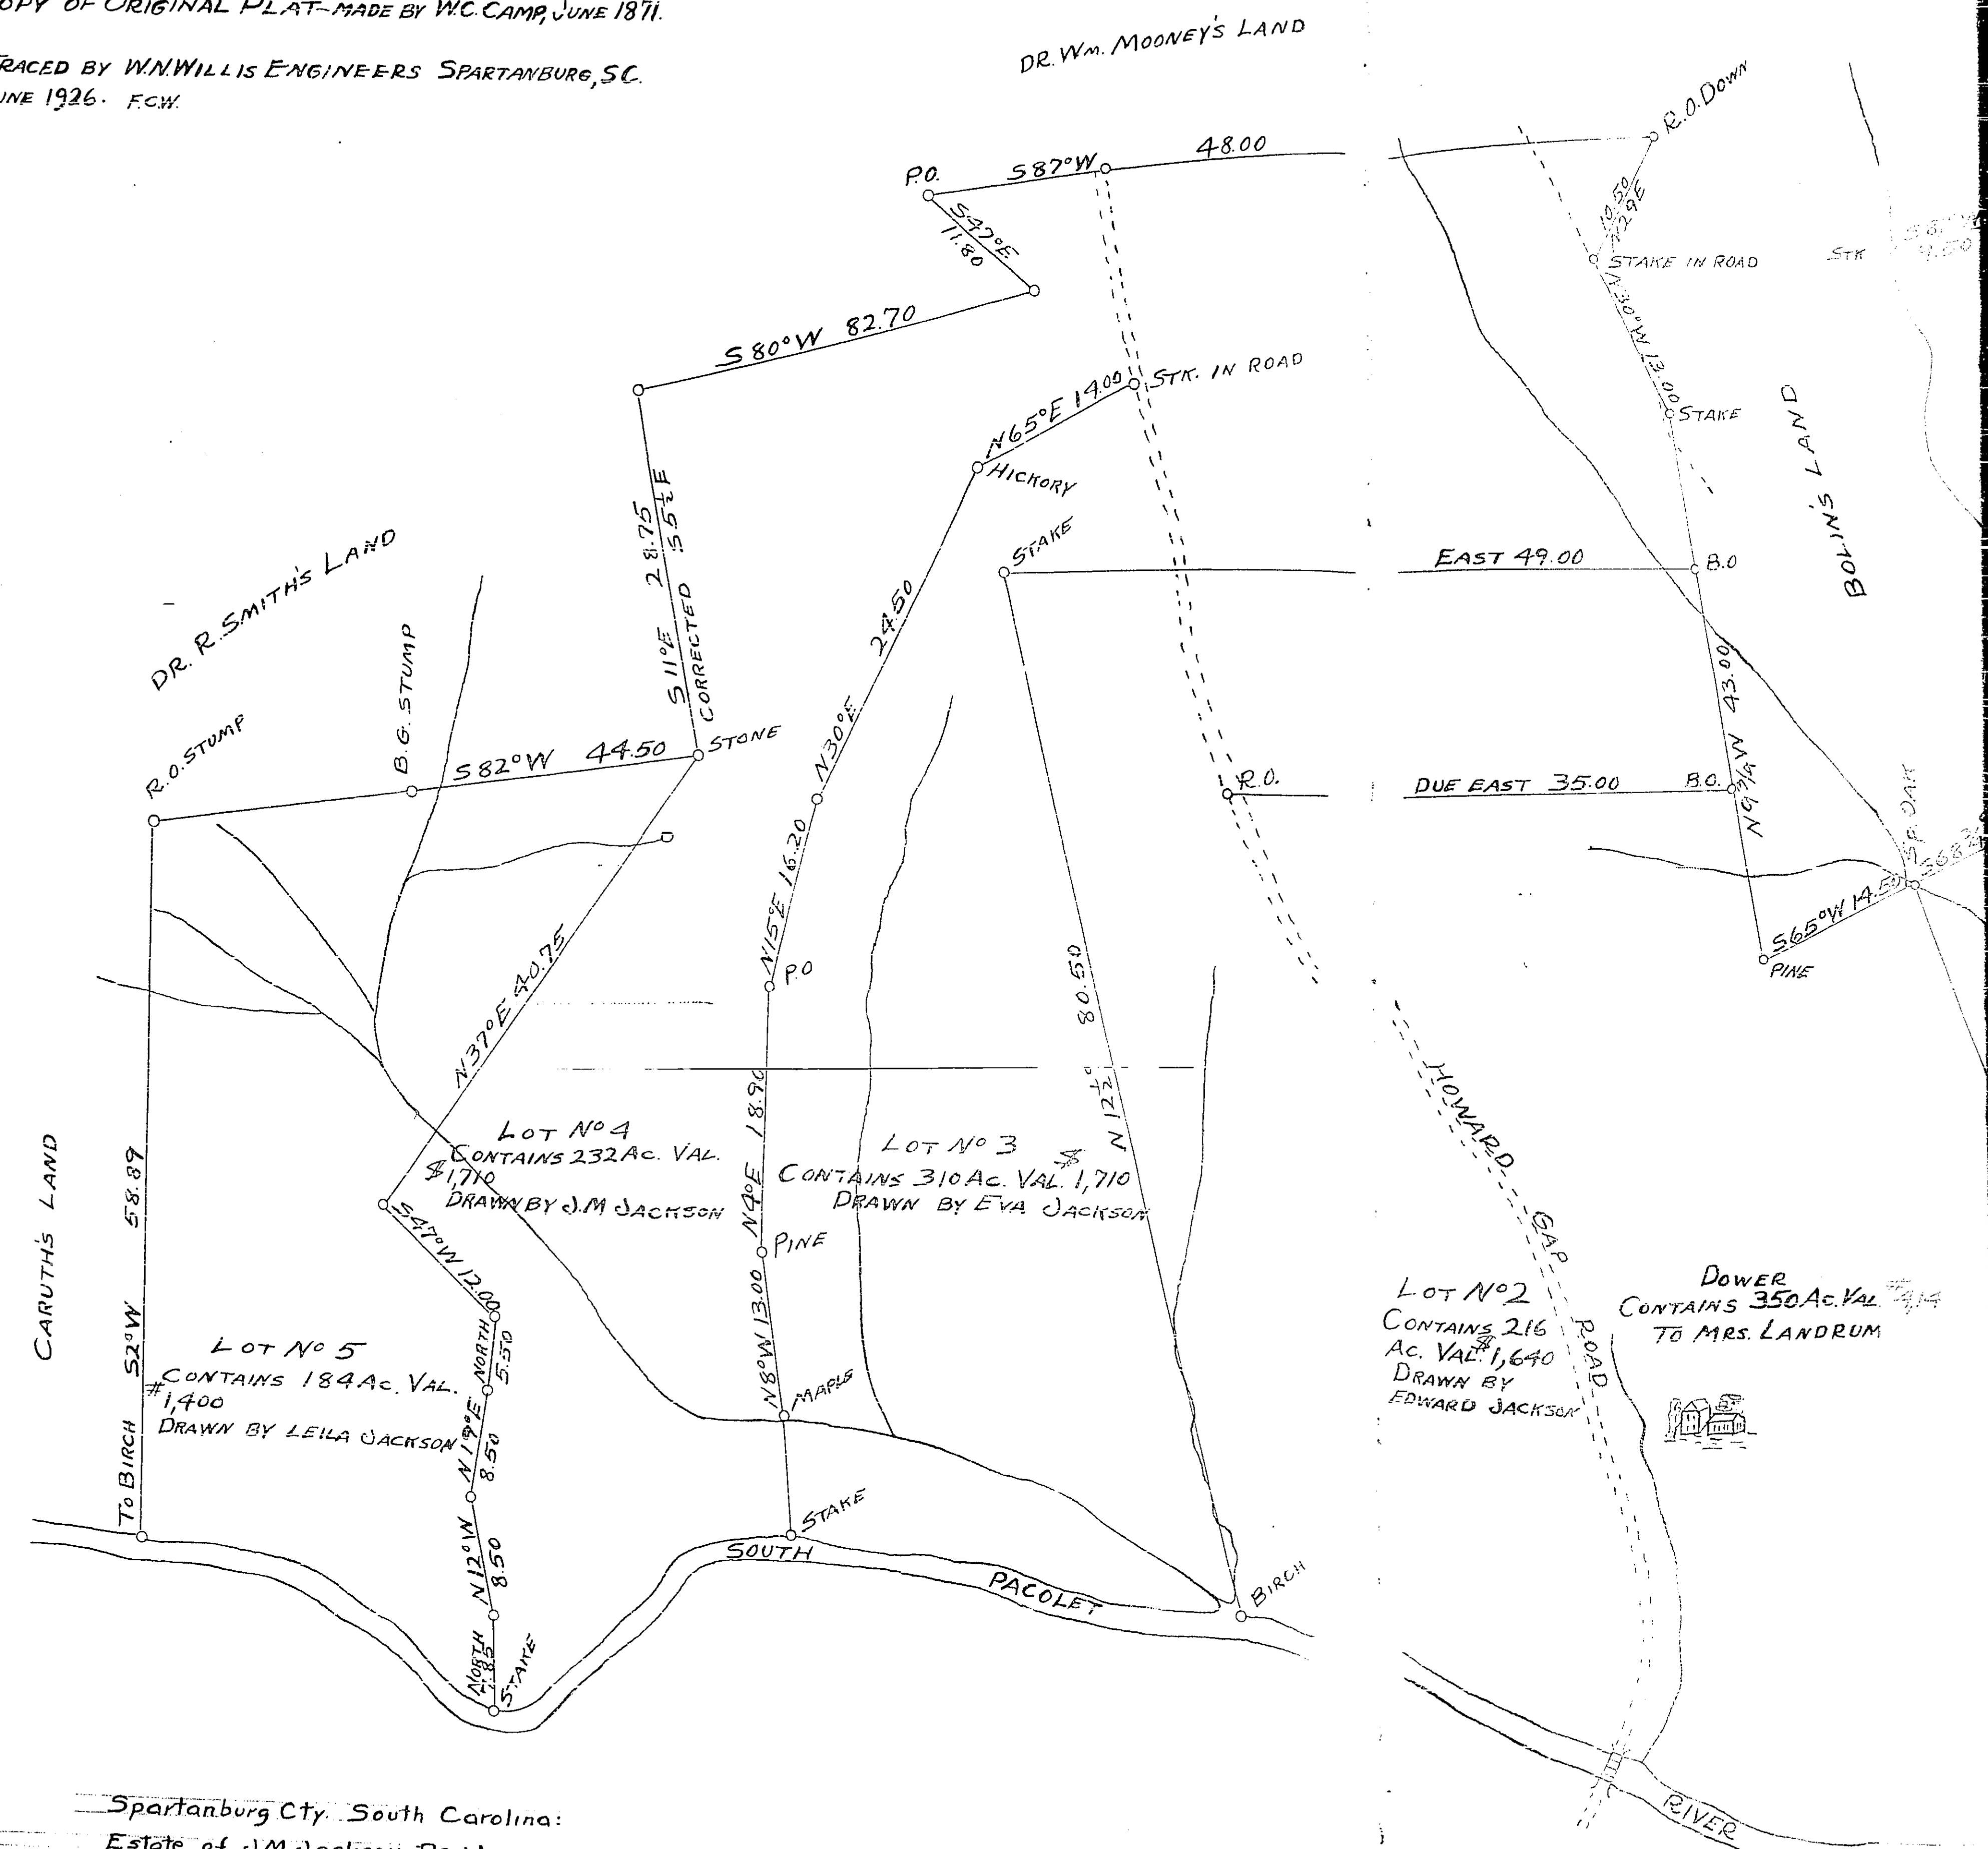

COPY OF ORIGINAL PLAT-MADE BY W.C. CAMP, JUNE 1871.

TRACED BY W.N. WILLIS ENGINEERS SPARTANBURG, S.C.  
JUNE 1926. F.C.W.

Spartanburg Cty. South Carolina:  
Estate of J.M. Jackson, Dec'd.  
as Surveyed by order of the Court of Probate